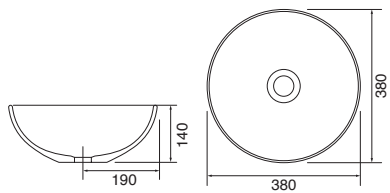

Toledo/Sit-On Basin

Matt White. Ceramic. No tap hole. No Overflow. We recommend using our free flowing unslotted waste with this basin, see [page 338](#).

380w x 380d x 140h mm 9283 £295.00