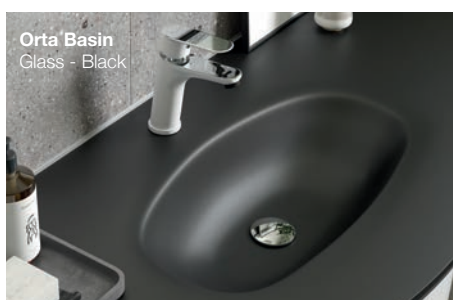

Farra Basin
Cast - White

Orta Basin
Glass - Black