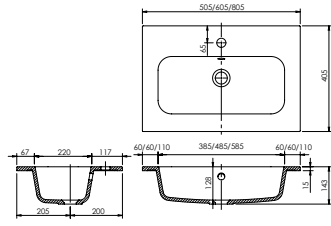

Sit-in Vanity Basins

Idro Slim/Sit-In Basin

Gloss White. Cast Marble. One tap hole. External Overflow. Supplied with Chrome overflow ring, see more Type 1 overflow rings on [page 333](#).

505w x 405d x 15h mm	9260	£270.00
605w x 405d x 15h mm	9261	£299.00
805w x 405d x 15h mm	9262	£378.00