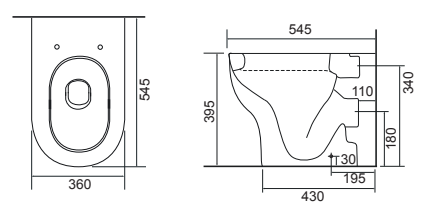

Brunswick - Rimless

LO SC TP

Brunswick BTW Rimless Pan with Clermont Seat.
Supplied with Chrome hinges that are not interchangeable **36.9095.01** £570.00