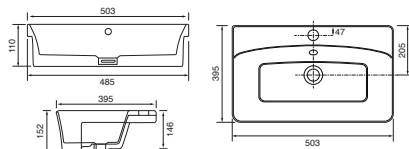

Phoenix/Semi Recessed Basin

White. Ceramic. One tap hole. Integrated Overflow. Suitable for 600 minimum standard depth basin units. Supplied with Chrome overflow ring, see more Type 3 overflow rings on [page 333](#).

503w x 395d x 30h mm	9195	£245.00