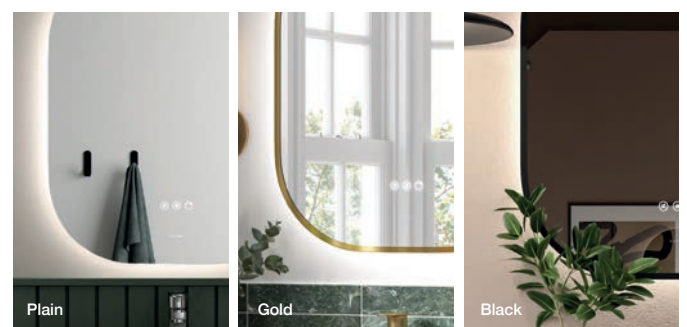

Plain - 600w x 30d x 700h mm	3376	£350.00
Gold - 600w x 30d x 700h mm	3377	£417.00
Black - 600w x 30d x 700h mm	3378	£386.00