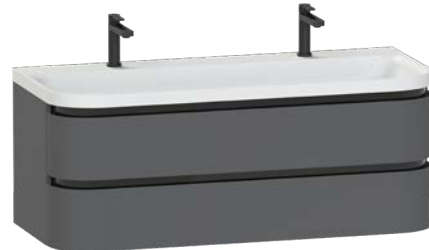

Wall Hung Two Drawer Vanity Unit - 1200

Vanity Unit - 1200w x 500d x 432h mm		
○ Satin White	5669	£1,446.00
● Satin Weave	5674	£1,446.00
● Satin Grey	5679	£1,446.00
Add a basin		
Alleron Cast - Single Bowl - Two Tap Hole	3567	£574.00

Wall Unit

Shown in Satin Grey. The Diamante wall unit comes with one reversible door, two lower drawers, one fixed shelf and four glass shelves.

Tall Wall Unit

Wall Unit - 450w x 320d x 1475h mm		
○ Satin White	5670	£782.00
● Satin Weave	5675	£782.00
● Satin Grey	5680	£782.00

Space Saving Waste

For easy installation we recommend our space saving waste trap, designed to maximise drawer space in vanity units. Comes with low profile connectors, U-bend and 40mm PVC pipes that can be cut to size.