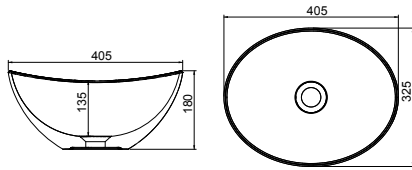

Fremont/Sit-On Basin

Black/White. Ceramic. No tap hole. No Overflow. We recommend using our free flowing unslotted waste with this basin, see [page 338](#).

405w x 325d x 180h mm 9114 £380.00