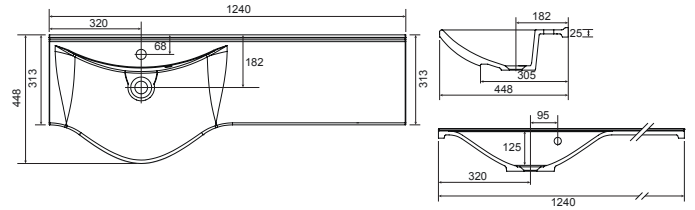

Combi Basins

Combi Basins - 1240mm

White. Cast Marble. One tap hole. External Overflow. Suitable for use with two 600mm standard depth units with an end panel at each end. Supplied with Chrome overflow ring, see more Type 1 overflow rings on [page 333](#).

Left Hand Bowl - 1240w x 448d x 25h mm	37.3071	£477.00
Right Hand Bowl - 1240w x 448d x 25h mm	37.3070	£477.00