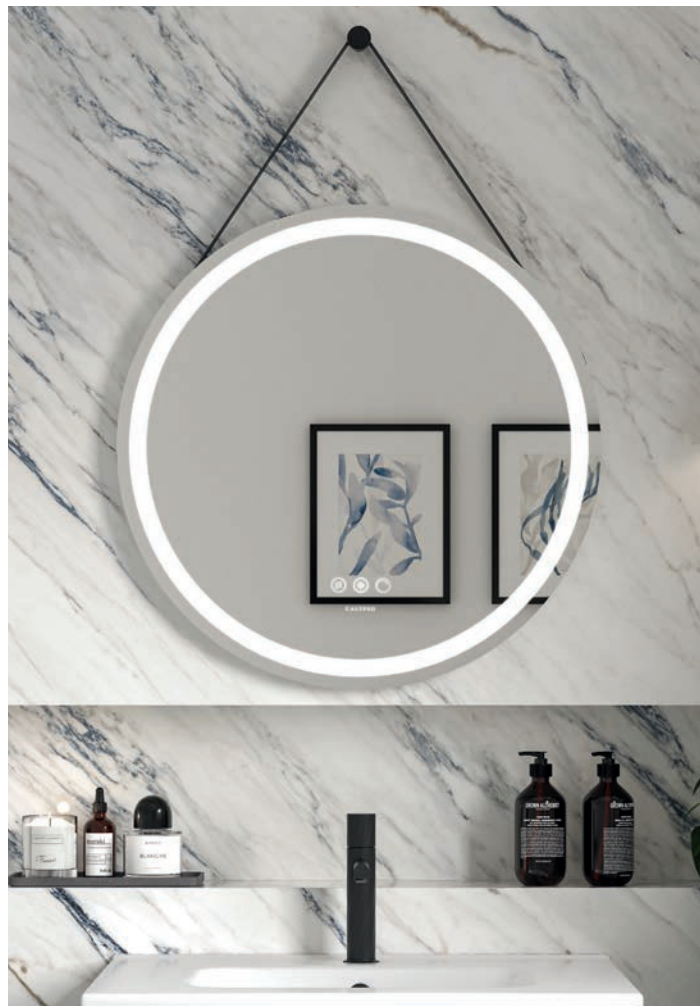

Adria

Features:

A front-lit LED mirror with an frosted glass edge.

- Touch control operation.
- Bright white LED colour.
- Fog free, energy-efficient, demister pad.
- Slim-depth for easy wall hanging.
- Mains power required.
- Bathroom safe IP44 rating.
- Auto off:
  - Light: 12 hours
  - Demister: 2 hours

600w x 25d x 720h mm	3326	£386.00
800w x 25d x 720h mm	3327	£396.00