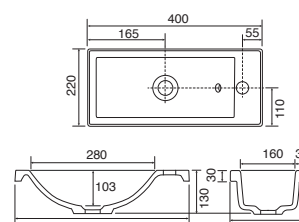

Varzi Slimline/Drop In Basin

CM

White. Cast Marble. One tap hole. External Overflow. Reversible left/right basin positioning. Suitable for the 400 slimline base/basin units only. Supplied with Chrome overflow ring, see more Type 1 overflow rings on [page 333](#).

400w x 220d x 30h mm	3177	£137.00