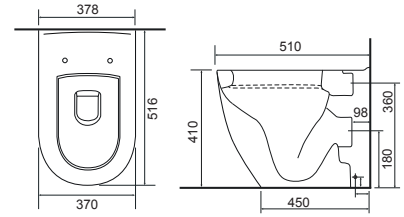

Michigan - Rimless

LO SC TP

Michigan BTW Rimless Pan with Collerina seat.
Supplied with Chrome hinges, see more Type 1 hinges on **page 321**.

36.9304.01 £477.00