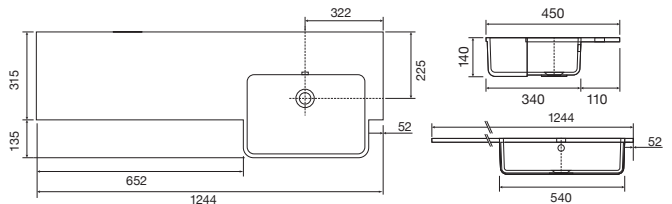

Fontana Cast Wing Basin - 1244mm

White. Cast Marble. No tap hole. Integrated Overflow. Suitable for use with a 1200mm run of furniture. This basin section will only suit a 600 standard carcass size. Supplied with White overflow ring, see more Type 3 / Type 4 overflow rings on [page 333](#).

Left Hand Bowl - 1244w x 450d x 15h mm	37.3601	£635.00
Right Hand Bowl - 1244w x 450d x 15h mm	37.3602	£635.00