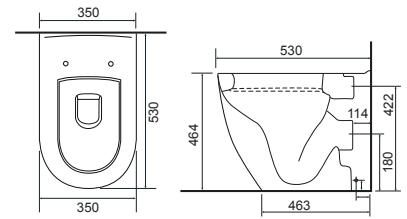

Cleveland Comfort Height - Rimless

LO SC TP

Cleveland BTW Comfort Height Rimless Pan with Ballina Seat.
Not suitable for use with 400mm WC units
Supplied with Chrome hinges, see more Type 2 hinges on [page 321](#). **36.9181.01** £455.00