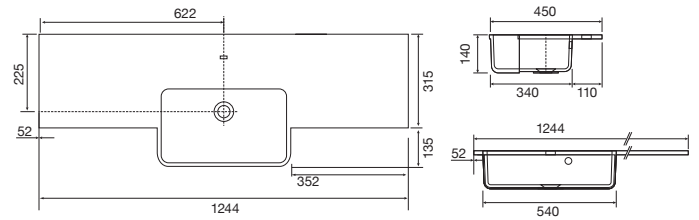

Fontana Cast Wing Basin - 1244mm

CM

White, Cast Marble. No tap hole. Integrated Overflow. Suitable for use with a 1200mm run of furniture. This basin section will only suit a 600 standard carcass size. Supplied with White overflow ring, see more Type 3 / Type 4 overflow rings on [page 333](#).

Central Bowl - 1244w x 450d x 15h mm	37.3608	£605.00