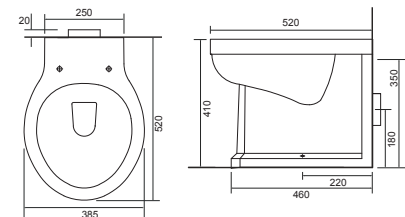

Georgia with Wentworth Coloured Seat- Shown on **page 86** LO SC TP

Supplied with Chrome hinges that are not interchangeable

○ Cotton White	36.9170.02	£523.00	● Slate	36.9170.06	£523.00
● Portland Stone	36.9170.11	£523.00	● Maritime Blue	36.9170.07	£523.00
● Shale	36.9170.04	£523.00	● Spruce	36.9170.09	£523.00
● Lagoon Mist	36.9170.05	£523.00