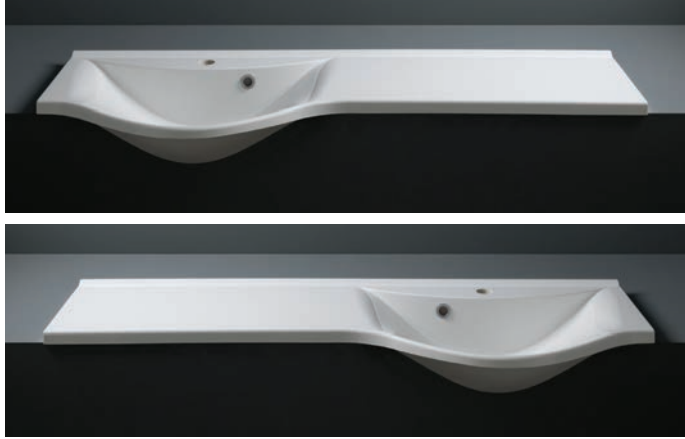

Combi Basins

Combi Basins - 1240mm

White. Cast Marble. One tap hole. External Overflow. Suitable for use with two 600mm standard depth units with an end panel at each end. Supplied with Chrome overflow ring, see more Type 1 overflow rings on [page 333](#).

Left Hand Bowl - 1240w x 448d x 25h mm	37.3071	£477.00
Right Hand Bowl - 1240w x 448d x 25h mm	37.3070	£477.00