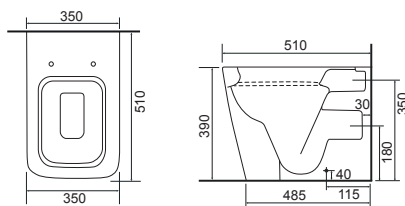

Tulsa- Shown on **page 47**

LO SC TP

Tulsa BTW Pan with Casula Seat.
Supplied with Chrome hinges, see more Type 1 hinges on **page 321**.

36.9105.01 £446.00