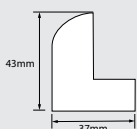

Cornice

Size (W x H x D)mm	Code	Price
1500 x 43 x 37	3012SO	£100.00
3000 x 43 x 37	3014SO	£179.00

Perfect under-wall unit trim to facilitate concealed lights.