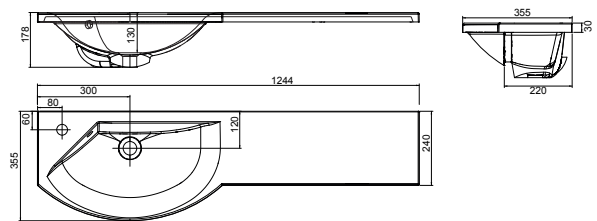

ART Cast Wing Basin - 1244mm (Slim)

CM

White. Cast Marble. One tap hole. Integrated Overflow. This basin section will only suit a 600 slimline carcass size. Supplied with Chrome overflow ring, see more Type 2 / Type 3 overflow rings on [page 333](#).

Left Hand Bowl - 1244w x 355d x 30h mm	37.3201	£559.00
Right Hand Bowl - 1244w x 355d x 30h mm	37.3202	£559.00