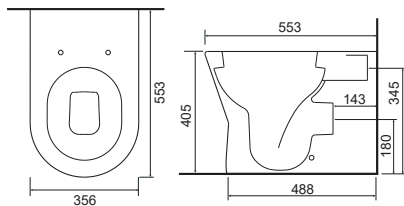

Vegas

LO SC TP

Vegas BTW Pan with Moura Seat.
Supplied with Chrome hinges, see more Type 2 hinges on **page 321**.

36.9174.01 £405.00