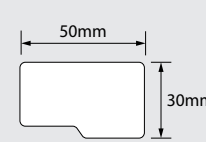

Perfect under-wall unit trim to facilitate concealed lights. Can be used as a modern cornice.