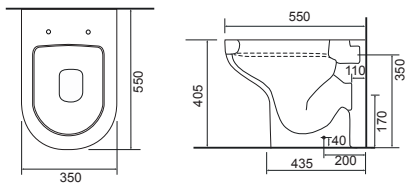

Charlotte

LO SC TP

Charlotte BTW Pan with Temora Seat.
Supplied with Chrome hinges, see more Type 1 hinges on [page 321](#). **36.9110.01** £591.00