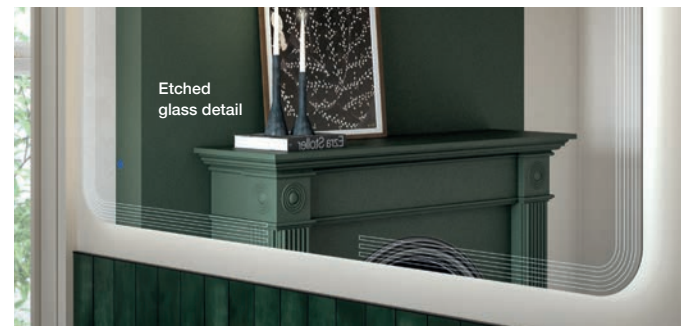

Lixa

Features:

A backlit LED mirror with an etched glass edge and rounded corners.

- Touch control operation.
- Cool white LED colour.
- Fog free, energy-efficient, demister pad.
- Mains power required.
- Bathroom safe IP44 rating.

740w x 30d x 900h mm	3370	£494.00
1000w x 30d x 900h mm	3371	£587.00
1200w x 30d x 900h mm	3372	£705.00