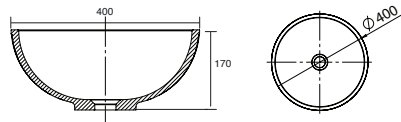

Sit-On Basins

Vinci/Sit-On Basin