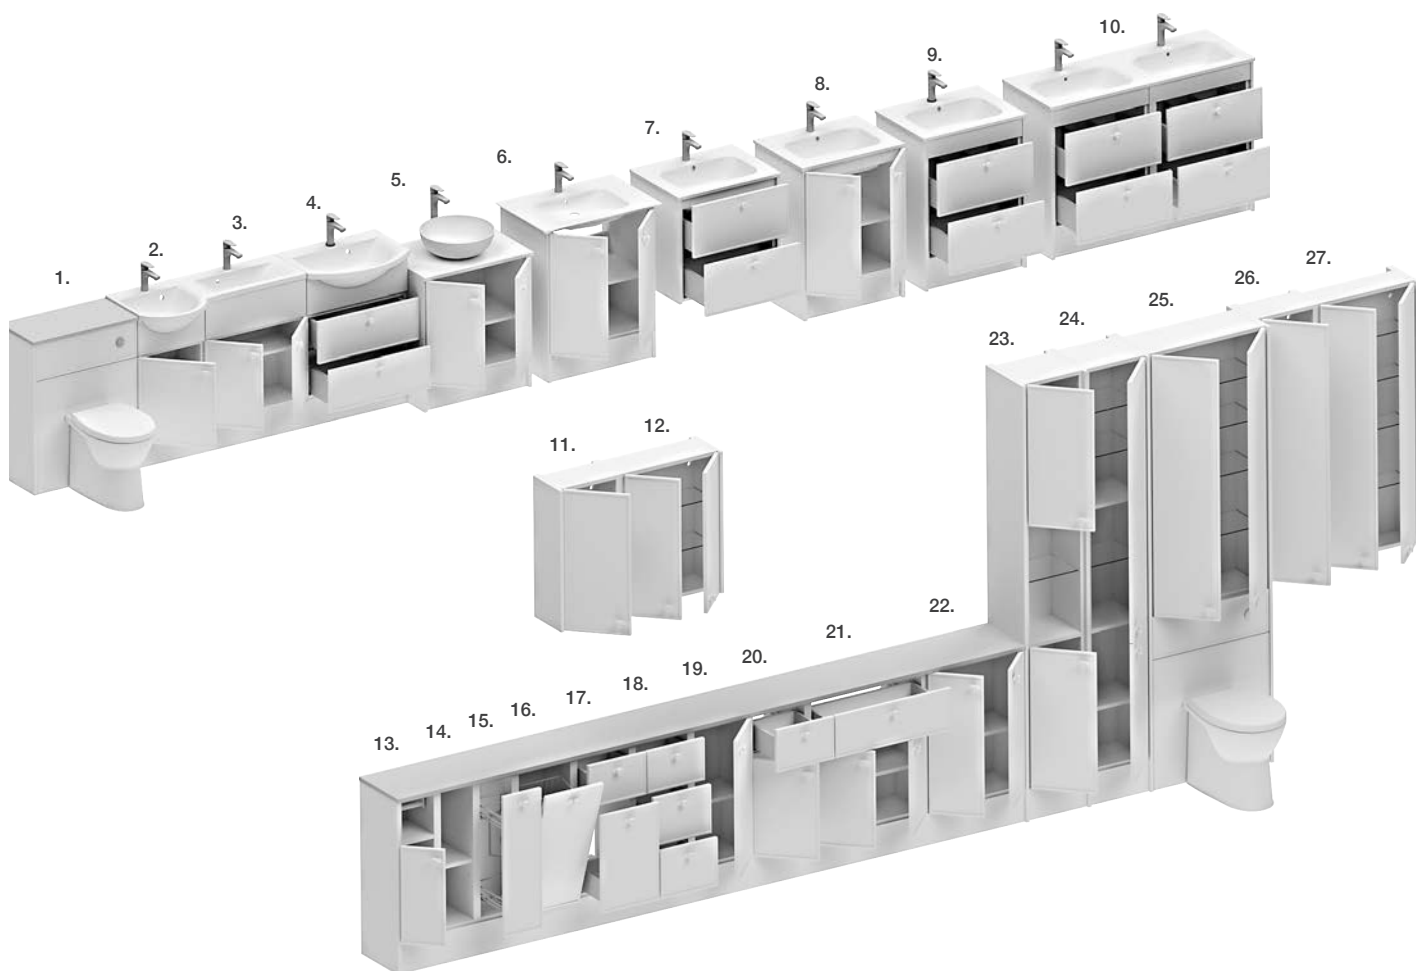

Unit Matrix:

For unit dimensions and pricing breakdown information **see page 344**.

1. 400, 500, 600 & 700 Floor Reaching WC Unit	10. 1200 Four Drawer Wall Hung & Floor Standing & Four Door Floor Standing Vanity Unit	18. 300 Three Drawer Unit
2. 400 One Door Basin Unit	11. 150, 200, 250, 300 & 400 One Door Wall Unit (250 & 300 Mirrored Available)	19. 150, 200, 250, 300 & 400 One Door Base Unit
3. 400, 500, 600 & 700 Two Door Basin Unit	12. 400, 500 & 600 Two Door Wall Unit (500 & 600 Mirrored Available)	20. 300 One Door Drawerline Unit
4. 600 Two Drawer Basin Unit	13. 200 Open Top Toilet Roll Unit	21. 600 Two Door Drawerline Unit
5. 300 & 600 Deep Base Unit	14. 200 Open Unit	22. 400, 500, 600 & 700 Two Door Base Unit
6. 695 Washstand	15. 200 Pull Out Toilet Roll Unit	23. 300 Two Door High Rise Unit (Mirrored Available)
7. 500, 600 & 800 Wall Hung Two Drawer Vanity Unit	16. 300 Laundry Unit	24. 300 Two Full Door High Rise Unit (Mirrored Available)
8. 500 & 600 Floor Standing Two Door Vanity Unit	17. 300 & 600 Two Drawer Unit	25. 500 & 600 Two Door High Rise WC Unit
9. 500, 600 & 800 Floor Standing Two Drawer Vanity Unit		26. 300 One Door Tall Wall Unit (Mirrored Available)
		27. 500 & 600 Two Door Tall Wall Unit (600 Mirrored Available)

Dartmoor Furniture Details:

Dartmoor features 18mm vinyl-wrapped furniture-grade MDF slim shaker doors & fascia panels. All 18mm ready assembled MFC carcasses with PVC edging. All carcasses & fascias are pre-drilled & marked for fittings. Fully adjustable all-steel soft-close hinges to doors. Soft-close drawer runners with 4-way fascia adjustment. All units come with a wall-fixing kit for safe installation.

Choose from two carcass/plinth heights (661/561mm and 150/250mm) and three base unit depths (218mm, 303mm and 443mm). Standard depth units with a width of 300mm or more and slimline units of 400mm or more have a 50mm service space at the rear of the unit, units narrower than these sizes and units with a drawer do not have a service space. Not for wet rooms; suitable for well-ventilated bathrooms.