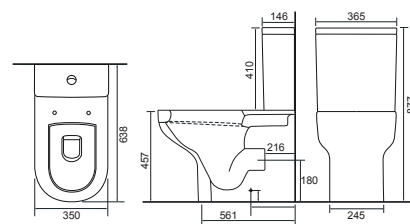

Cleveland Comfort Height

LO SC TP

Cleveland CC Comfort Height Rimless Pan & Cistern with Ballina Seat.
Supplied with Chrome hinges, see more Type 2 hinges on **page 321**.

36.9182.01 £715.00