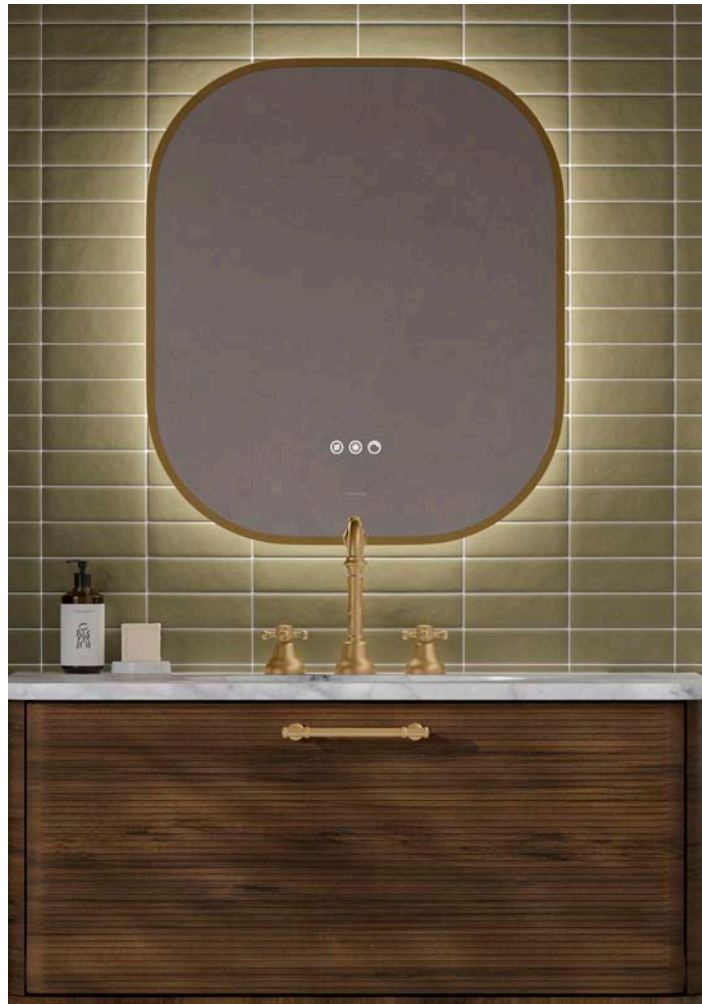

Farnese Mirrored Cabinet

Features:

An LED-framed two door cabinet, featuring fully mirrored doors and smoked glass shelves.

- Two soft close doors with mirrored exterior and interior.
- Two smoked glass shelves.
- Infrared switch provides hands-free control.
- Bright white LED colour.
- Internal 2 pin shaver socket and two USB ports.
- Mains power required.
- Bathroom safe IP44 rating.

500w x 195d x 700h mm	5709	£890.00
750w x 195d x 700h mm	5710	£965.00
900w x 195d x 700h mm	5711	£995.00
1200w x 195d x 700h mm	5712	£1,095.00