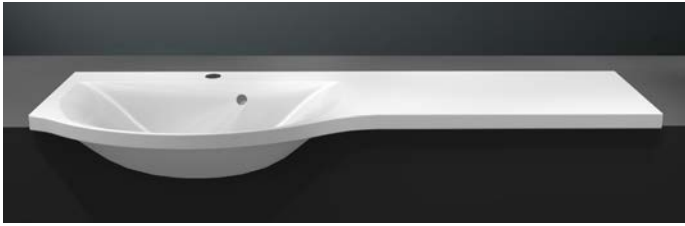

Art Wing Basins

ART Cast Wing Basin - 1244mm

CM

White. Cast Marble. One tap hole. Integrated Overflow. This basin section will only suit a 600 standard carcass size. Supplied with Chrome overflow ring, see more Type 2 / Type 3 overflow rings on [page 333](#).

Left Hand Bowl - 1244w x 435d x 30h mm	37.3191	£559.00
Right Hand Bowl - 1244w x 435d x 30h mm	37.3192	£559.00