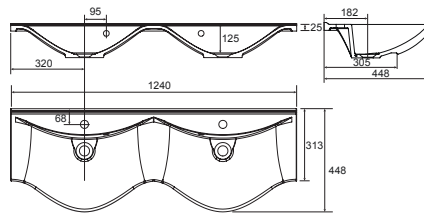

Combi Basin Double - 1240mm

White. Cast Marble. Two tap holes. External Overflow. Suitable for use with two 600mm standard depth units with an end panel at each end. Supplied with Chrome overflow rings, see more Type 1 overflow rings on [page 333](#).

Double Bowl - 1240w x 448d x 25h mm	37.3072	£477.00