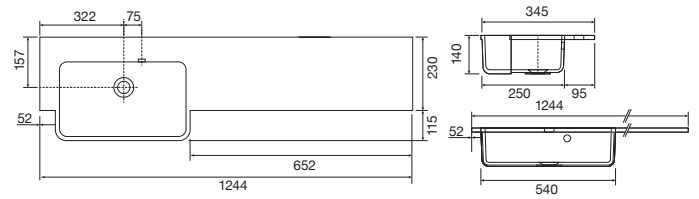

Fontana Wing Basins

Fontana Cast Wing Basin - 1244mm (Slim)

CM

White, Cast Marble. No tap hole. Integrated Overflow. Suitable for use with a 1200mm run of furniture. Not compatible with Bowland slimline units. This basin section will only suit a 600 slimline carcass size. Supplied with White overflow ring, see more Type 3 / Type 4 overflow rings on [page 333](#).

Left Hand Bowl - 1244w x 345d x 15h mm	37.3545	£635.00
Right hand Bowl - 1244w x 345d x 15h mm	37.3546	£635.00