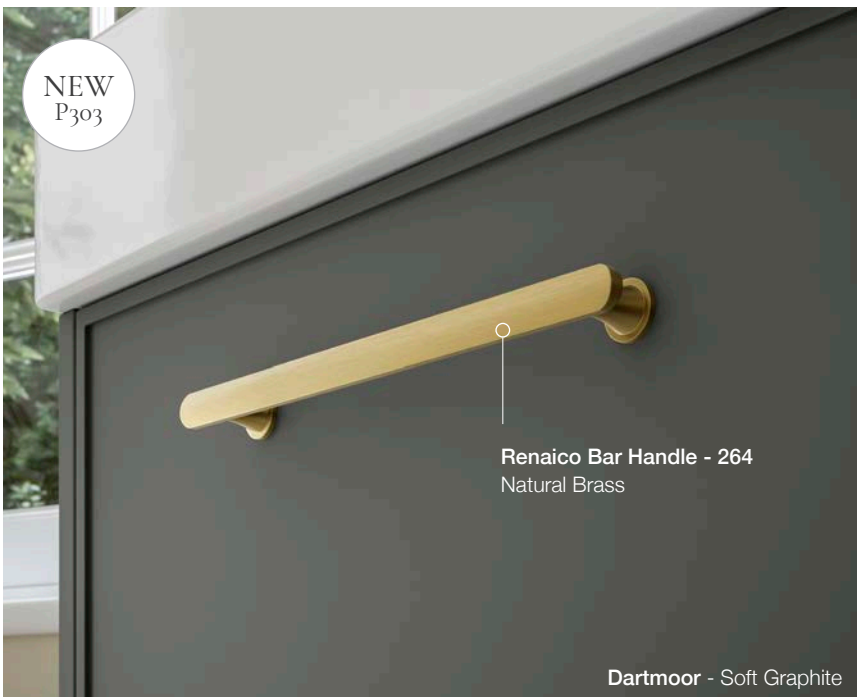

Now available in:

Light English Oak

NEW  
P210

Aurelia - Light English Oak

NEW  
P303

Renaico Bar Handle - 264  
Natural Brass

Dartmoor - Soft Graphite

## Natural Brass Hardware

Introducing our exquisite collection of brass handles, a harmonious blend of modern style and timeless craftsmanship.

Our new range includes the **Antiguo Cup**, **Renaico Bar**, **Renaico Knob**, and **Morella Knob**, each meticulously designed to add a touch of elegance to your interior.

Crafted from natural brass, these handles offer not only durability but also a luxurious aesthetic.

NEW  
P331