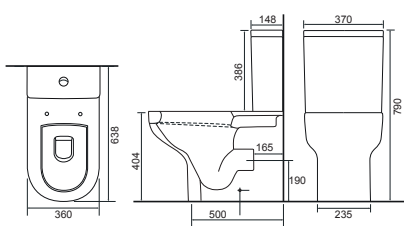

# Close Coupled WC Sets

Arizona Rimless

**LO SC TP**

Arizona CC Rimless Pan & Cistern with Clermont Seat.  
Supplied with Chrome hinges that are not interchangeable

**36.9298.01** £593.00

Charlotte Rimless