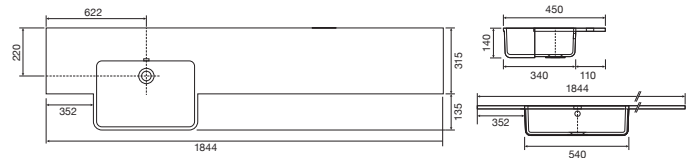

Fontana Cast Wing Basin - 1844mm

White. Cast Marble. No tap hole. Integrated Overflow. Suitable for use with a 1800mm run of furniture. This basin section will only suit a 600 standard carcass size. Supplied with White overflow ring, see more Type 3 / Type 4 overflow rings on **page 333**.

Left Hand Bowl - 1844w x 450d x 15h mm	37.3605	£915.00
Right Hand Bowl - 1844w x 450d x 15h mm	37.3606	£915.00