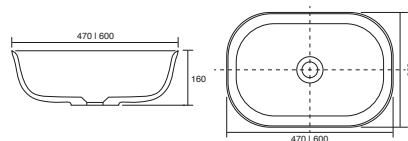

Bouro/Sit-On Basin

CM

Gloss White. Cast Marble. No tap hole. No Overflow. We recommend using our free flowing unslotted waste with this basin, see [page 338](#).

470w x 360d x 160h mm	3584	£275.00
600w x 360d x 160h mm	3585	£325.00