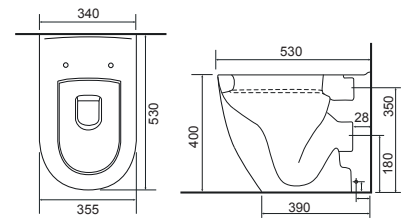

Dakota

LO SC TP

Dakota BTW Rimless Pan with Kambah Seat.
Supplied with Chrome hinges, see more Type 1 hinges on [page 321](#). **36.9295.01** £350.00