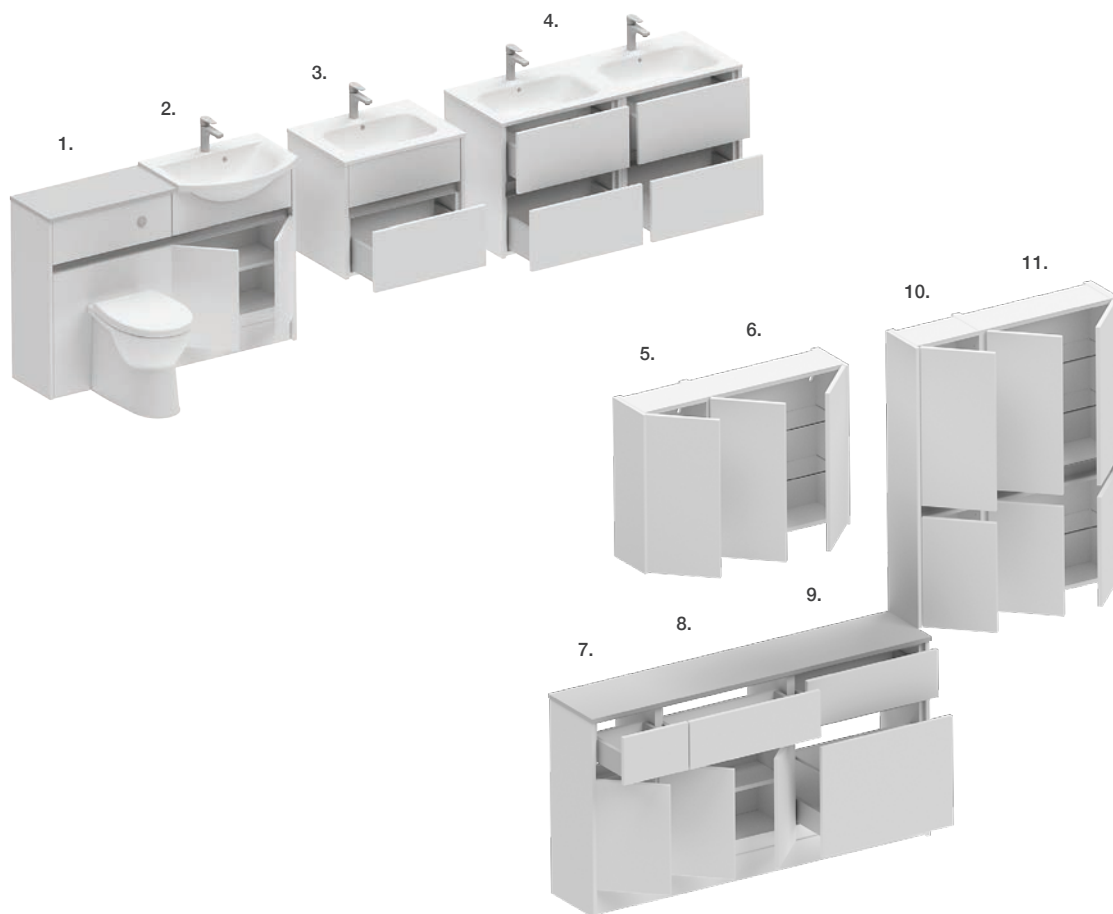

Bowland How to Order

Ordering Fitted Furniture: When placing an order, replace the two asterisks (**) in each unit code with the Finish Code located at the top right of the pricing page. This ensures that the correct finish fascia panels are automatically included when ordering complete units.

For a detailed guide on ordering Fitted Furniture, **see page 16**. Alternatively, if ordering individual components, refer to the Fitted Furniture Breakdown **see page 34**. Make sure to specify fascia finish code when placing your order.

Unit Matrix:

For unit dimensions and pricing breakdown information **see page 34**.

1. 500 & 600 Floor Reaching WC Unit	7. 200 & 300 One Door Drawerline Unit
2. 500 & 600 Two Door Basin Unit	8. 600 Two Door Drawerline Unit
3. 600 & 800 One Drawer & Two Drawer Wall Hung Vanity Unit	9. 300 & 600 Two Drawer Unit
4. 1200 Two Drawer & Four Drawer Wall Hung Vanity Units	10. 300 Two Door Tall Wall Unit (Mirrored Available)
5. 300 One Door Wall Unit (Mirrored Available)	11. 600 Four Door Tall Wall Unit (Mirrored Available)
6. 500 & 600 Two Door Wall Unit (Mirrored Available)	

Bowland Furniture Details:

Bowland features 18mm pre-assembled MFC carcasses with PVC edging, drilled and marked for fittings. Fully adjustable all-steel soft-close hinges for doors and 4-way adjustable soft-close runners to drawers. Carcasses require finishing with a metallic inset profile. All units come with a wall-fixing kit for safe installation.

The dimensions include a 700mm high carcass with a floor service void of 150mm rebated behind a 105mm plinth face and three base unit depths (218mm, 303mm and 443mm). Standard depth units with a width of 300mm or more and slimline units of 400mm or more have a 50mm service space at the rear of the unit, units narrower than these sizes and units with a drawer do not have a service space. Not for wet rooms; suitable for well-ventilated bathrooms.