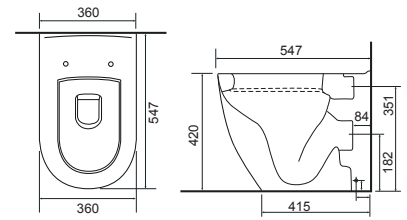

Aurora - Rimless

LO SC TP

Aurora BTW Rimless Pan with Ballina Seat
Supplied with Chrome hinges, see more Type 1 hinges on [page 321](#). **36.9305.02** £442.00