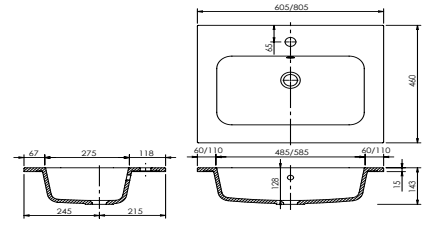

Idro/Sit In Basin

Gloss White. Cast Marble. One tap hole. External Overflow. Supplied with Chrome overflow ring, see more Type 1 overflow rings on [page 333](#).

	NTH	1TH	
Gloss White - 610w x 460d x 15h mm	9332	9232	£285.00
Matt White - 610w x 460d x 15h mm	9333	9233	£285.00
Gloss White - 805w x 460d x 15h mm		9263	£370.00