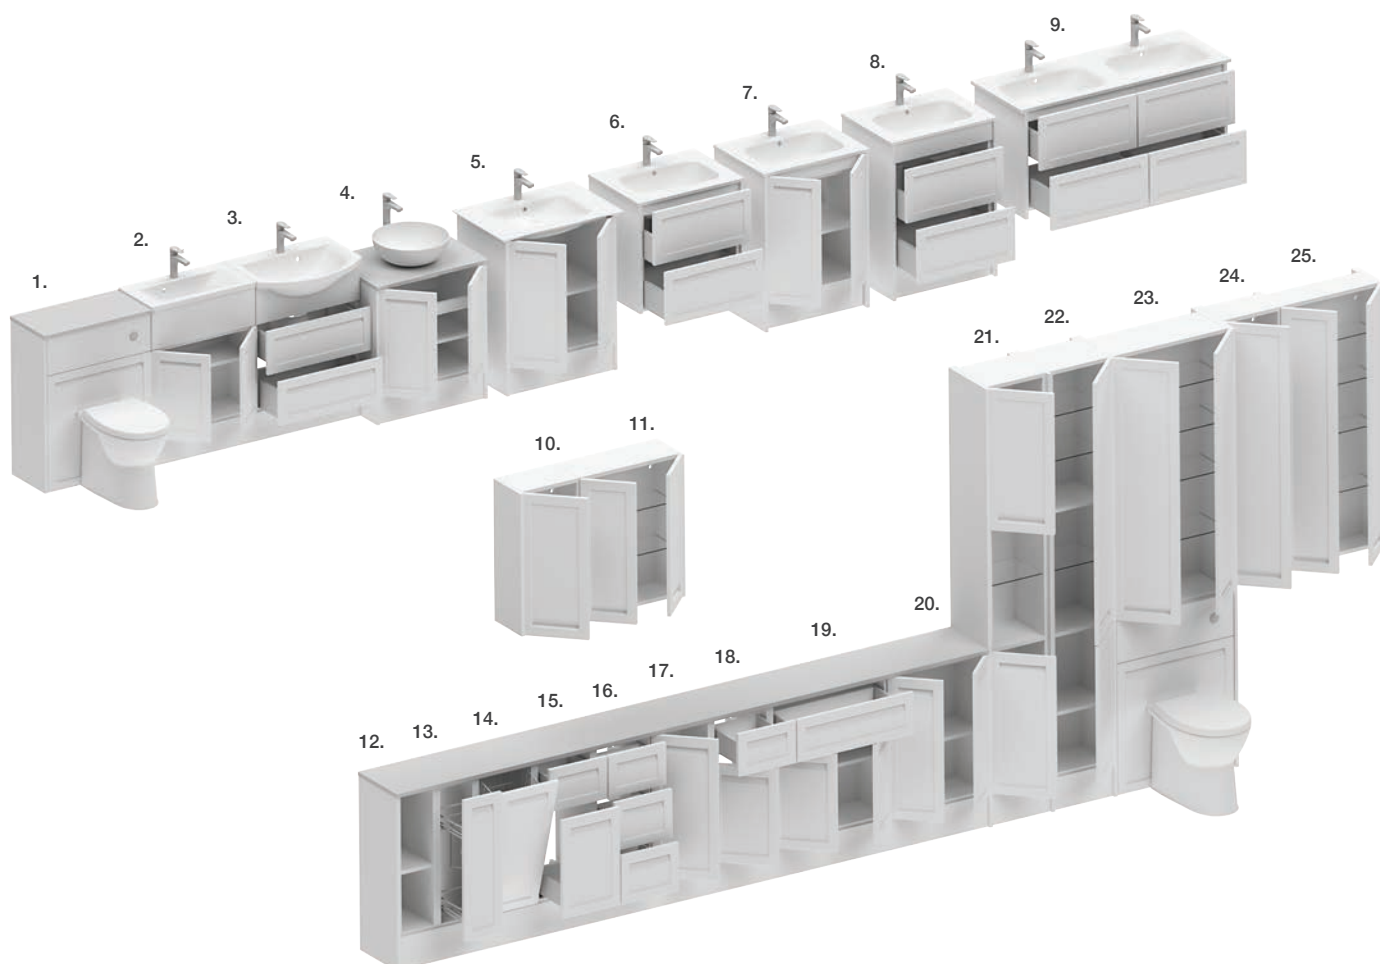

For a detailed guide on ordering Fitted Furniture, **see page 16**. Alternatively, if ordering individual components, refer to the Fitted Furniture Breakdown **see page 344**. Make sure to specify both the carcass finish code and fascia finish code when placing your order.

Unit Matrix:

For unit dimensions and pricing breakdown information **see page 344**.

1. 500 & 600 Floor Standing WC Unit	10. 200 & 300 One Door Wall Unit (250 & 300 Mirrored Available)	19. 600 Two Door Drawerline Unit
2. 500, 600 & 700 Two Door Basin Unit	11. 400 & 600 Two Door Wall Unit (500 & 600 Mirrored Available)	20. 400 & 600 Two Door Base Unit
3. 600 Two Drawer Basin Unit	12. 200 Open Unit	21. 300 Two Door High Rise Unit (Mirrored Available)
4. 600 Deep Base/Basin Unit	13. 200 Pull Out Toilet Roll Unit	22. 300 Two Full Door High Rise Unit
5. 695 Washstand	14. 300 Laundry Unit	23. 500 & 600 Two Door High Rise WC Unit
6. 500, 600 & 800 Wall Hung Two Drawer Vanity Unit	15. 300 Two Drawer Unit	24. 300 One Door Tall Wall Unit (Mirrored Available)
7. 500 & 600, Floor Standing Two Door Vanity Unit	16. 300 Three Drawer Unit	25. 500 & 600 Two Door Tall Wall Unit (600 Mirrored Available)
8. 500, 600 & 800 Floor Standing Two Drawer Vanity Unit	17. 200 & 300 One Door Base Unit	
9. 1200 Four Drawer Wall Hung & Floor Standing & Four Door Floor Standing Vanity Unit	18. 300 One Door Drawerline Unit	

Kentmere Furniture Details:

Kentmere features 19mm painted and lacquered MDF shaker-style doors and fascia panels. All 18mm ready assembled MFC carcasses with PVC edging. All carcasses and fascias are pre-drilled and marked for fittings. Fully adjustable all-steel soft-close hinges to doors. Soft-close drawer runners with 4-way fascia adjustment. All units come with a wall-fixing kit for safe installation.

The dimensions include a 661mm carcass with a 150mm plinth height, and three base unit depths (218mm, 303mm and 443mm). Standard depth units with a width of 300mm or more and slimline units of 400mm or more have a 50mm service space at the rear of the unit, units narrower than these sizes and units with a drawer do not have a service space. Not for wet rooms; suitable for well-ventilated bathrooms.