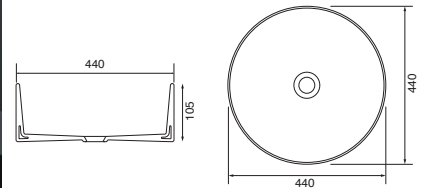

405w x 325d x 180h mm 9114 £380.00

Orlando/Sit-On Basin

White. Ceramic. No tap hole. No Overflow. We recommend using our free flowing unslotted waste with this basin, see [page 338](#).

440w x 440d x 105h mm 9203 £245.00