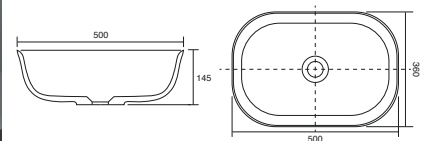

Dakota/Sit-On Basin

CE

White. Ceramic. No tap hole. No Overflow. We recommend using our free flowing unslotted waste with this basin, see [page 338](#).

500w x 360d x 140h mm	9294	£143.00