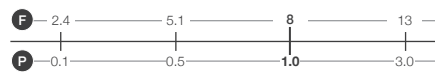

Arlan High Basin Tap

Reach: 105mm
Size: 55w x 140h x 150d mm
Cartridge Type: Quarter Turn Ceramic Disc
Waste Type: Colour matched round slotted clicker waste

Chrome	35.1107	£145.00