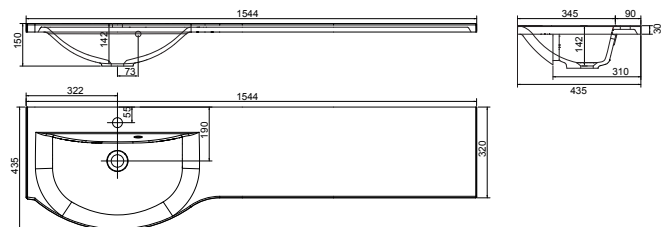

ART Cast Wing Basin - 1544mm

CM

White. Cast Marble. One tap hole. Integrated Overflow. This basin section will only suit a 600 standard carcass size. Supplied with Chrome overflow ring, see more Type 2 / Type 3 overflow rings on [page 333](#).

Left Hand Bowl - 1544w x 435d x 30h mm	37.3195	£589.00
Right Hand Bowl - 1544w x 435d x 30h mm	37.3196	£589.00