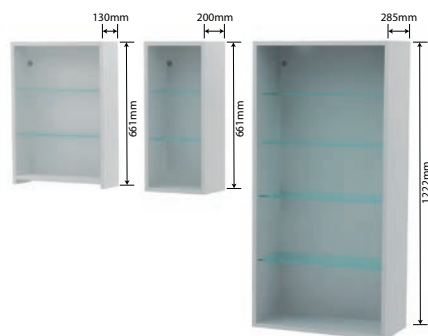

WALL Carcasses

Carcass Colours - If ordering carcasses separately the colours will need to be specified.

Standard stocked carcass colours are: Alpine White (AW), Clay (CY), Natural Oak (NO), Titanium (T), Grey Linen (GL), Anthracite Linen (AL).

200mm Open units (1004, 1004s, 4004, 4004s) are available in: Gloss White (H), Alpine White (AW), Clay (CY), Natural Oak (NO), Grey Linen (GL), Anthracite Linen (AL).

Vanity carcasses are supplied in Grey Linen only.