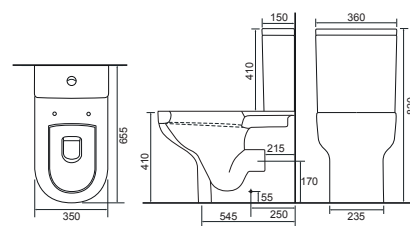

# Close Coupled WC Sets

Arizona Rimless

**LO SC TP**

Arizona CC Rimless Pan & Cistern with Clermont Seat.  
Supplied with Chrome hinges that are not interchangeable

**36.9298.01** £593.00

Charlotte Rimless