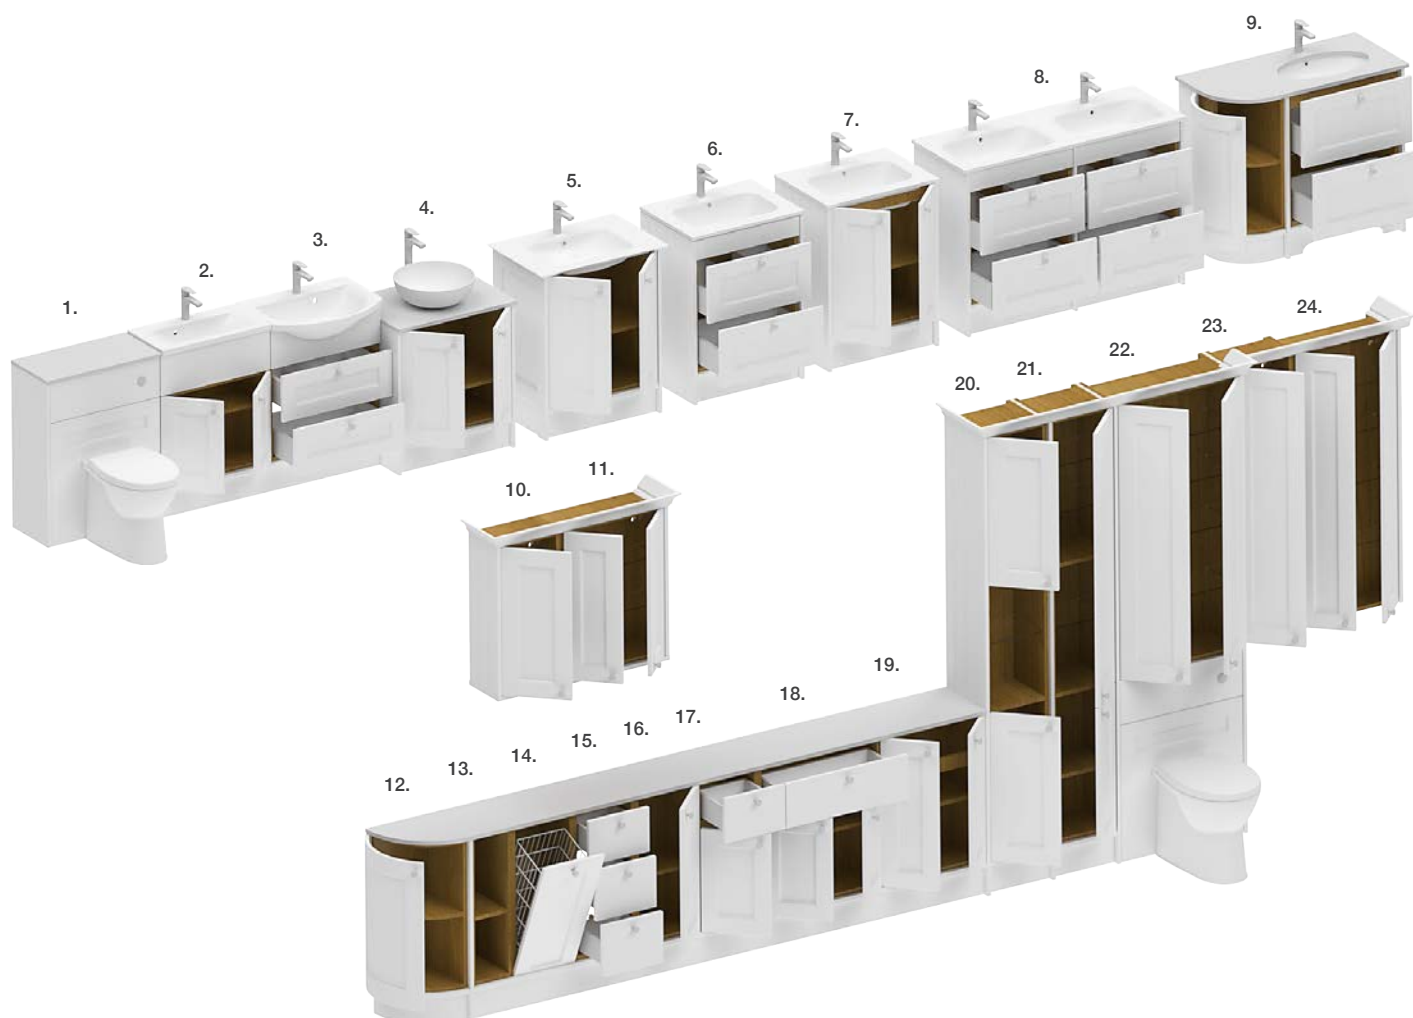

## Pentland Furniture Details:

Pentland features painted and lacquered MDF shaker-style doors and fascia panels. 22mm end panels and a two-piece plinth. All 18mm ready assembled MFC carcasses with PVC edging. All carcasses and fascias are pre-drilled and marked for fittings. Fully adjustable all-steel soft-close hinges to doors. Soft-close drawer runners with 4-way fascia adjustment. All units come with a wall-fixing kit for safe installation.