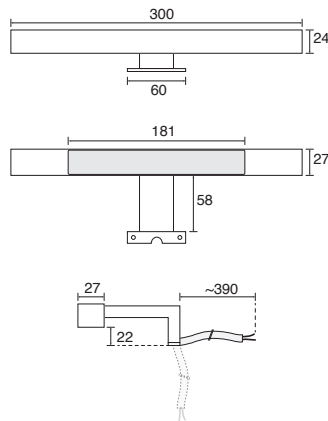

LED Recessed Lighting

LED recessed lighting can be installed to provide illumination throughout the bathroom and to highlight specific areas such as the shower or vanity. Our LED recessed lights are conveniently supplied in packs of four, designed to fit wherever you need with a slim profile and included hardware to ensure an easy setup.

4x1.2W • Transformer Included

29w x 16d x 29h mm	3925	£141.00

4x1.2W • Transformer Included

29w x 16d x 29h mm	3924	£150.00

4x2W • Transformer Included • IP67

15w x 41d x 15h mm	3919	£96.00

LED Wall Unit Lighting

4000K • 4.5W • Mains wired • IP21

300w x 98d x 45h mm	3934	£135.00

LED Lighting Strips

6w/M. 325lm/M. 3500K LED. LED Driver IP20. Integrated LEDs 5mm wide. Cool Light. Supplied with 12v LED Driver.

0.5 Metre	3927	£70.00
1 Metre	3928	£85.00
2 Metre	3929	£115.00

What is an LED Lighting Strip?

Using an LED lighting strip in your bathroom can enhance both functionality and ambiance. You can install LED strips under cabinets to illuminate the countertop, around the back of mirrors for even lighting, or along the ceiling edges to highlight architectural features.

Supplied in three popular length kits, these lighting strips can be cut to fit any size of unit. The special 3M self-adhesive backing tape allows you to stick them to almost any surface with ease.