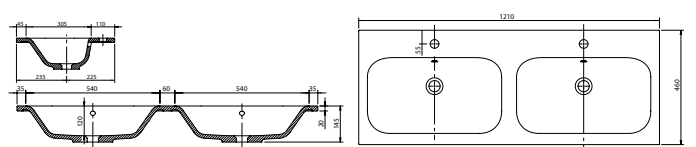

Cast Marble. One tap hole. External Overflow. Supplied with Chrome overflow ring, see more Type 1 overflow rings on [page 333](#).

	NTH	1TH	
Gloss White - 610w x 460d x 20h mm	9340	9240	£228.00
Matt White - 610w x 460d x 20h mm	9341	9241	£251.00
Gloss White - 810w x 460d x 20h mm	9342	9242	£267.00
Matt White - 810w x 460d x 20h mm	9343	9243	£292.00

Orani/Sit-In Basin