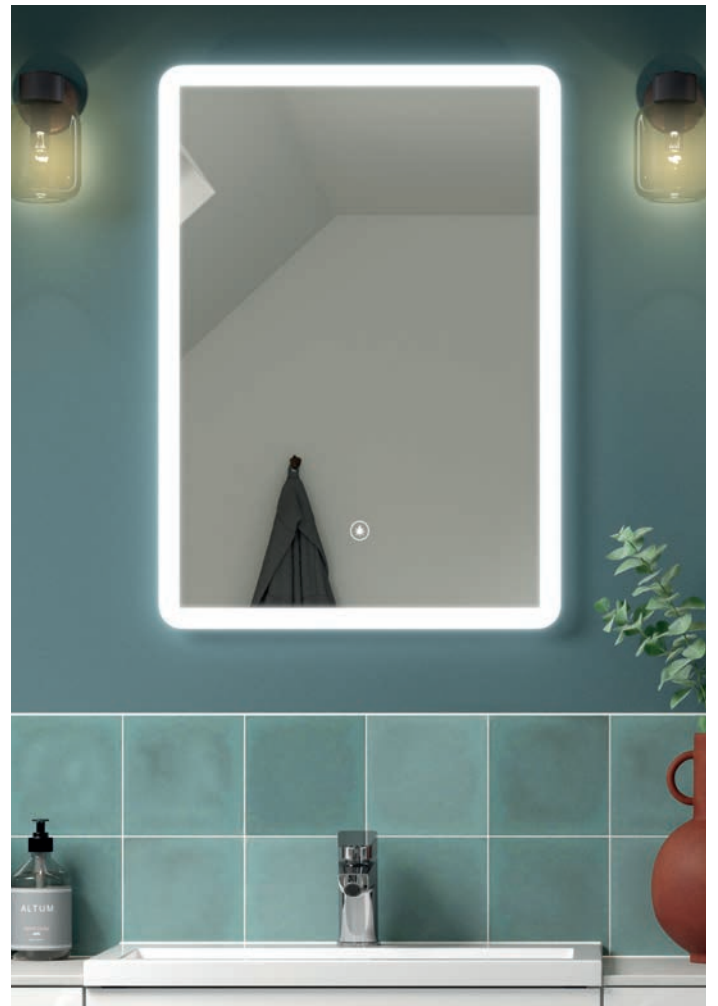

Altino

Features:

A front-lit LED mirror with a frosted glass edge and rounded corners.

- Touch control operation with adjustable brightness.
- Bright white LED colour.
- Fog free, energy-efficient, demister pad.
- Mains power required.
- Bathroom safe IP44 rating.

400w x 30d x 600h mm	3373	£304.00
500w x 30d x 700h mm	3374	£350.00
600w x 30d x 700h mm	3375	£376.00