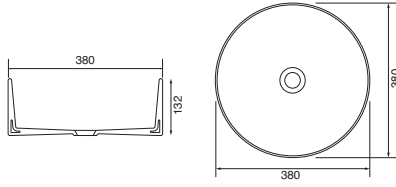

Sit-On Basins

Florida/Sit-On Basin

White. Ceramic. No tap hole. No Overflow. We recommend using our free flowing unslotted waste with this basin, see [page 338](#).

380w x 380d x 135h mm 9199 £183.00