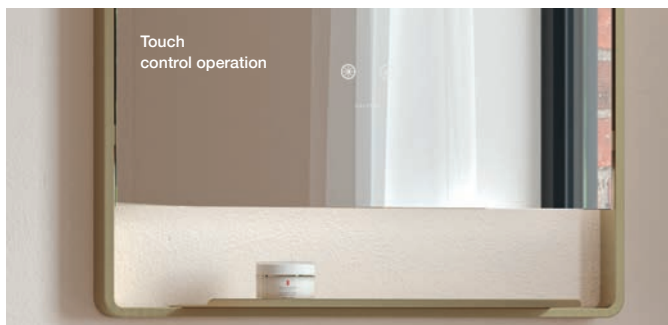

Torla

NEW

Features:

A backlit LED mirror with rounded corners, a gold edge, and a built-in shelf.

- Touch control operation for demister, brightness, and LED warmth.
- Fog free, energy-efficient, demister pad.
- Mains power required.
- Bathroom safe IP44 rating.

550w x 130d x 1100h mm

3680

£595.00