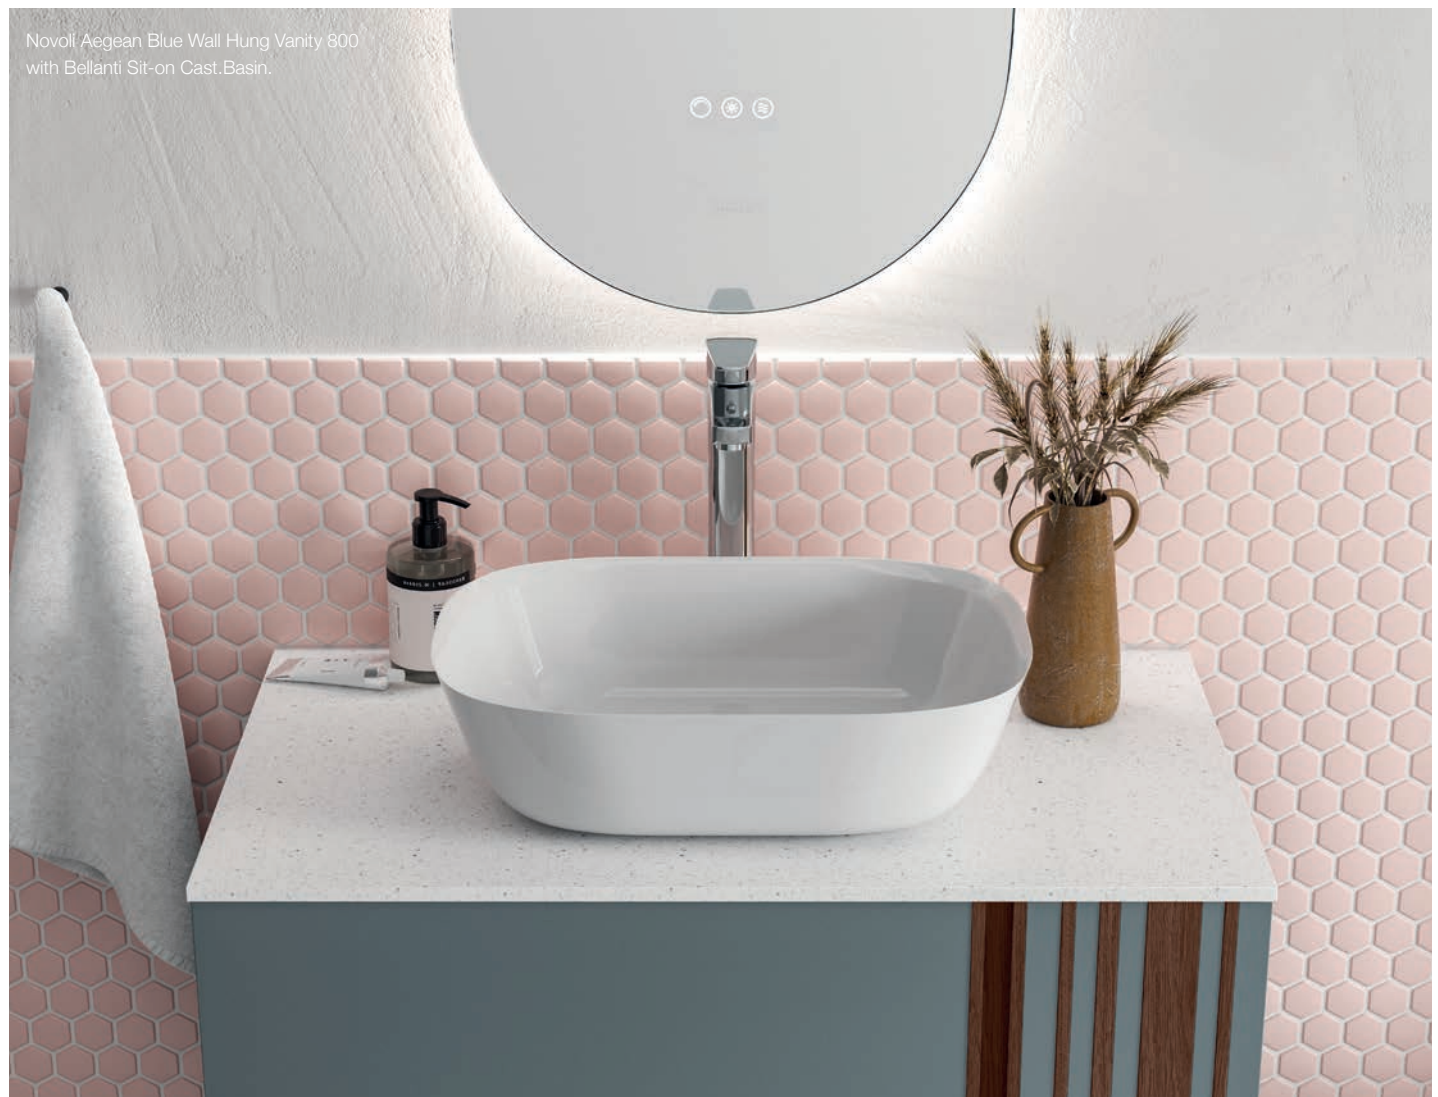

Novoli

Novoli seamlessly combines modern and traditional elements. This two drawer vanity features an inlaid solid walnut design to create an Art Deco aesthetic. Novoli comes in three painted finishes with optional walnut finish legs

---

Novoli Aegean Blue Wall Hung Vanity 800
with Bellanti Sit-on Cast.Basin.