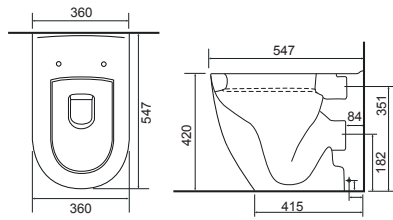

Back To Wall WC Sets

Aurora - Rimless

LO SC TP

Aurora BTW Rimless Pan with Collerina Seat
Supplied with Chrome hinges, see more Type 1 hinges on [page 321](#). **36.9305.01** £442.00