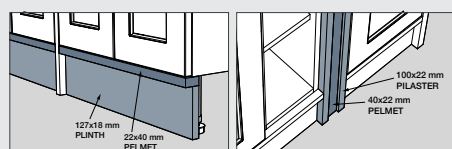

Plinth & Plinth Pelmet Curved	Curved Two Piece 300w x 127d x 300h + 300w x 22d x 300h	Curved Single Plinth 300w x 150d x 300h
Cotton White	1301CN	6039CN
Portland Stone	1301PS	6039PS
Shale	1301SE	6039SE
Lagoon Mist	1301LM	6039LM
Spruce	1301SU	6039SU
Maritime Blue	1301MT	6039MT
Slate	1301ST	6039ST
	£144.00	£130.00

Cornice	Cornice 1500w x 64d x 79h	Cornice 2500w x 64d x 79h
Cotton White	6045CN	6046CN
Portland Stone	6045PS	6046PS
Shale	6045SE	6046SE
Lagoon Mist	6045LM	6046LM
Spruce	6045SU	6046SU
Maritime Blue	6045MT	6046MT
Slate	6045ST	6046ST
	£144.00	£196.00

Light Pelmet	Pelmet 1500w x 30d x 50h	Pelmet 2500w x 30d x 50h
Cotton White	6035CN	6036CN
Portland Stone	6035PS	6036PS
Shale	6035SE	6036SE
Lagoon Mist	6035LM	6036LM
Spruce	6035SU	6036SU
Maritime Blue	6035MT	6036MT
Slate	6035ST	6036ST
	£106.00	£150.00