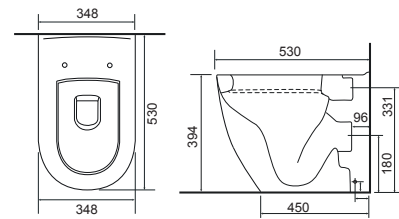

Cleveland - Rimless

LO SC TP

Cleveland BTW Rimless Pan with Ballina Seat.
Supplied with Chrome hinges, see more Type 1 hinges on [page 321](#). **36.9179.01** £430.00