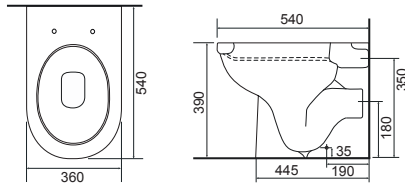

Madison - Shown on **page 90**

LO SC TP

Madison BTW Pan with Beechworth Seat.
Supplied with Chrome hinges that are not interchangeable

36.9161.01 £395.00