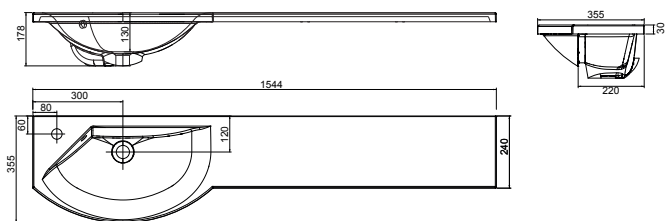

ART Cast Wing Basin - 1544mm (Slim)

CM

White. Cast Marble. One tap hole. Integrated Overflow. This basin section will only suit a 600 slimline carcass size. Supplied with Chrome overflow ring, see more Type 2 / Type 3 overflow rings on [page 333](#).

Left Hand Bowl - 1544w x 355d x 30h mm	37.3203	£589.00
Right Hand Bowl - 1544w x 355d x 30h mm	37.3204	£589.00