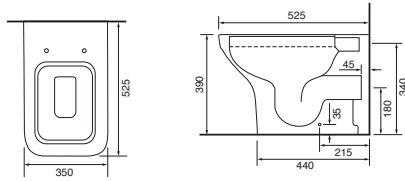

Back To Wall WC Sets

Denver - Shown on **page 120**

LO SC TP

Denver BTW Pan with Kempsey Seat.
Supplied with Chrome hinges that are not interchangeable

36.9076.02 £553.00