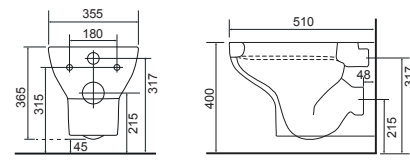

**36.9306.02** £442.00

Charlotte- Shown on **page 174**

**LO SC TP**

Charlotte Wall Hung Pan with Temora Seat.  
Supplied with Chrome hinges, see more Type 1 hinges on **page 321**.

**36.9116.01** £631.00