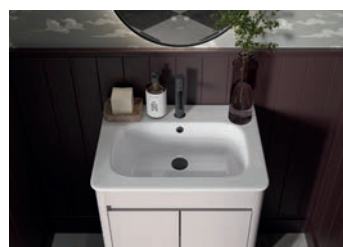

Sora - Page 268