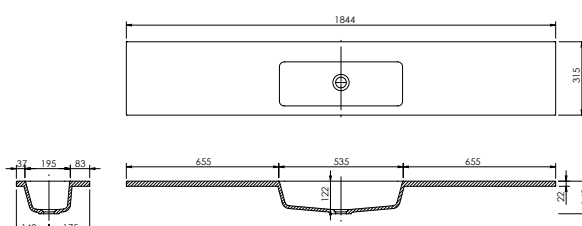

Inari Inline Cast Wing Basin/Sit-In Basin

CM

White. Cast Marble. No tap hole. No Overflow. Overflow rings not required.

Central Bowl - 1844w x 315d x 22h mm	3686	£495.00