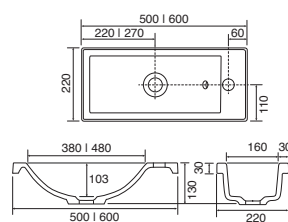

Finesse Slimline/Drop In Basin

CM

White. Cast Marble. One tap hole. External Overflow. Reversible left/right basin positioning. Suitable for slimline base/basin units only. Each basin size is recommended to match the carcass size (i.e. 500 basin suits a 500 carcass). Supplied with Chrome overflow ring, see more Type 1 overflow rings on [page 333](#).

500w x 220d x 30h mm	3092	£297.00
600w x 220d x 30h mm	3090	£297.00