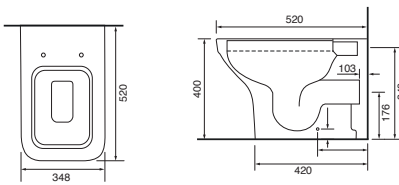

Danbury

LO SC TP

Danbury BTW Pan with Tullamore Seat.
Supplied with Chrome hinges, see more Type 1 hinges on [page 321](#). **36.9176.01** £420.00