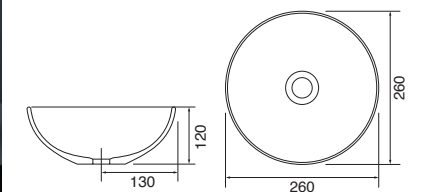

Tucson/Sit-On Basin

White. Ceramic. No tap hole. No Overflow. We recommend using our free flowing unslotted waste with this basin, see [page 338](#).

260w x 260d x 120h mm 9169 £196.00