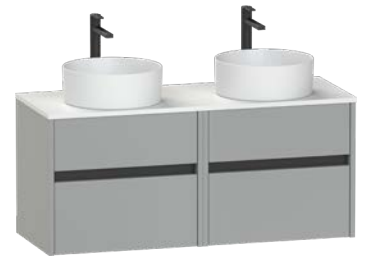

Two Drawer Vanity 1200

Vanity Unit		
1200w x 460d x 521h mm	8430BL**	£1,636.00
Add a worktop and basin		
Sit-on bowl collection on page 331		
Worktop collection on page 308