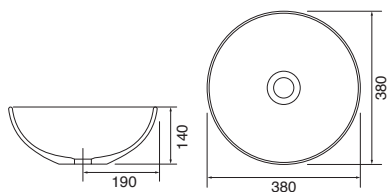

Toledo/Sit-On Basin

Black. Ceramic. No tap hole. No Overflow. We recommend using our free flowing unslotted waste with this basin, see [page 338](#).

380w x 380d x 140h mm 9285 £295.00