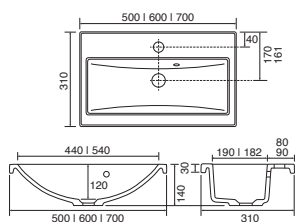

Sit-In Basins

Finesse/Drop In Basin

CM

White. Cast Marble. One tap hole. External Overflow. Suitable for standard depth base/basin units only. Each basin size is recommended to match the carcass size (i.e. 500 basin suits a 500 carcass). Supplied with Chrome overflow ring, see more Type 1 overflow rings on [page 333](#).

500w x 310d x 30h mm	3091	£297.00
600w x 310d x 30h mm	3080	£297.00
700w x 310d x 30h mm	3093	£297.00