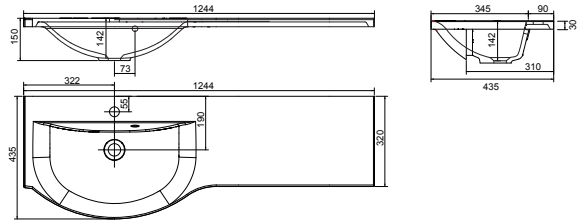

Art Wing Basins

ART Cast Wing Basin - 1244mm

CM

White. Cast Marble. One tap hole. Integrated Overflow. This basin section will only suit a 600 standard carcass size. Supplied with Chrome overflow ring, see more Type 2 / Type 3 overflow rings on [page 333](#).

Left Hand Bowl - 1244w x 435d x 30h mm	37.3191	£559.00
Right Hand Bowl - 1244w x 435d x 30h mm	37.3192	£559.00