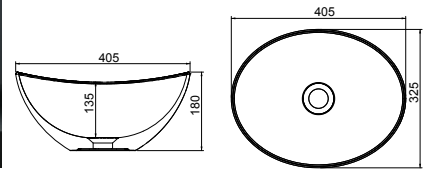

Fremont/Sit-On Basin

White. Ceramic. No tap hole. No Overflow. We recommend using our free flowing unslotted waste with this basin, see [page 338](#).

405w x 325d x 180h mm 9113 £190.00