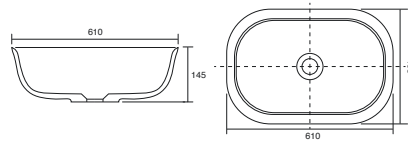

CM

Matt White. Cast Marble. No tap hole. No Overflow. We recommend using our free flowing unslotted waste with this basin, see [page 338](#).

400w x 400d x 170h mm	3689	£299.00

Albarese/Sit-On Basin

CM

Gloss White. Cast Marble. No tap hole. No Overflow. We recommend using our free flowing unslotted waste with this basin, see [page 338](#).

610w x 405d x 145h mm	3583	£348.00