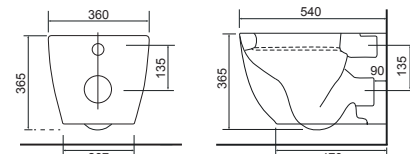

Aurora- Shown on **page 22**

LO SC TP

Aurora Wall Hung Rimless Pan with Beechworth Seat.
Supplied with Chrome hinges that are not interchangeable.

36.9306.01 £442.00