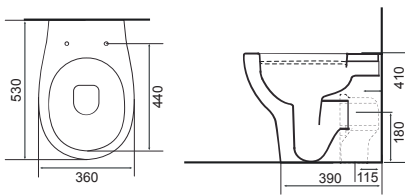

Nashville - Rimless- Shown on **page 114**

LO SC TP

Nashville BTW Rimless Pan with Toukley Seat.
Supplied with Chrome hinges, see more Type 1 hinges on **page 321**.

36.9291.01 £485.00