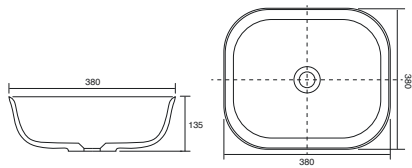

405w x 325d x 180h mm 9114 £380.00

Orlando/Sit-On Basin

White. Ceramic. No tap hole. No Overflow. We recommend using our free flowing unslotted waste with this basin, see [page 338](#).

440w x 440d x 105h mm 9203 £245.00