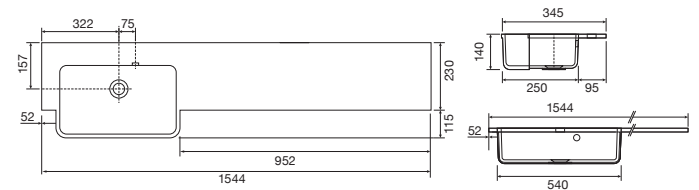

Fontana Cast Wing Basin - 1544mm (Slim)

CM

White, Cast Marble. No tap hole. Integrated Overflow. Suitable for use with a 1500mm run of furniture. Not compatible with Bowland slimline units. This basin section will only suit a 600 slimline carcass size. Supplied with White overflow ring, see more Type 3 / Type 4 overflow rings on [page 333](#).

Left Hand Bowl - 1544w x 345d x 15h mm	37.3547	£830.00
Right Hand Bowl - 1544w x 345d x 15h mm	37.3548	£830.00