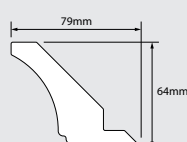

Plinth & Plinth Pelmet Curved	Curved Two Piece 300w x 127d x 300h + 300w x 22d x 300h	Curved Single Plinth 300w x 150d x 300h
Cotton White	1301CN	6039CN
Portland Stone	1301PS	6039PS
Shale	1301SE	6039SE
Lagoon Mist	1301LM	6039LM
Spruce	1301SU	6039SU
Maritime Blue	1301MT	6039MT
Slate	1301ST	6039ST
	£144.00	£130.00

Cornice	Cornice 1500w x 64d x 79h	Cornice 2500w x 64d x 79h
Cotton White	6045CN	6046CN
Portland Stone	6045PS	6046PS
Shale	6045SE	6046SE
Lagoon Mist	6045LM	6046LM
Spruce	6045SU	6046SU
Maritime Blue	6045MT	6046MT
Slate	6045ST	6046ST
	£144.00	£196.00

Light Pelmet	Pelmet 1500w x 30d x 50h	Pelmet 2500w x 30d x 50h
Cotton White	6035CN	6036CN
Portland Stone	6035PS	6036PS
Shale	6035SE	6036SE
Lagoon Mist	6035LM	6036LM
Spruce	6035SU	6036SU
Maritime Blue	6035MT	6036MT
Slate	6035ST	6036ST
	£106.00	£150.00

A traditional touch for the top of Pentland wall units.