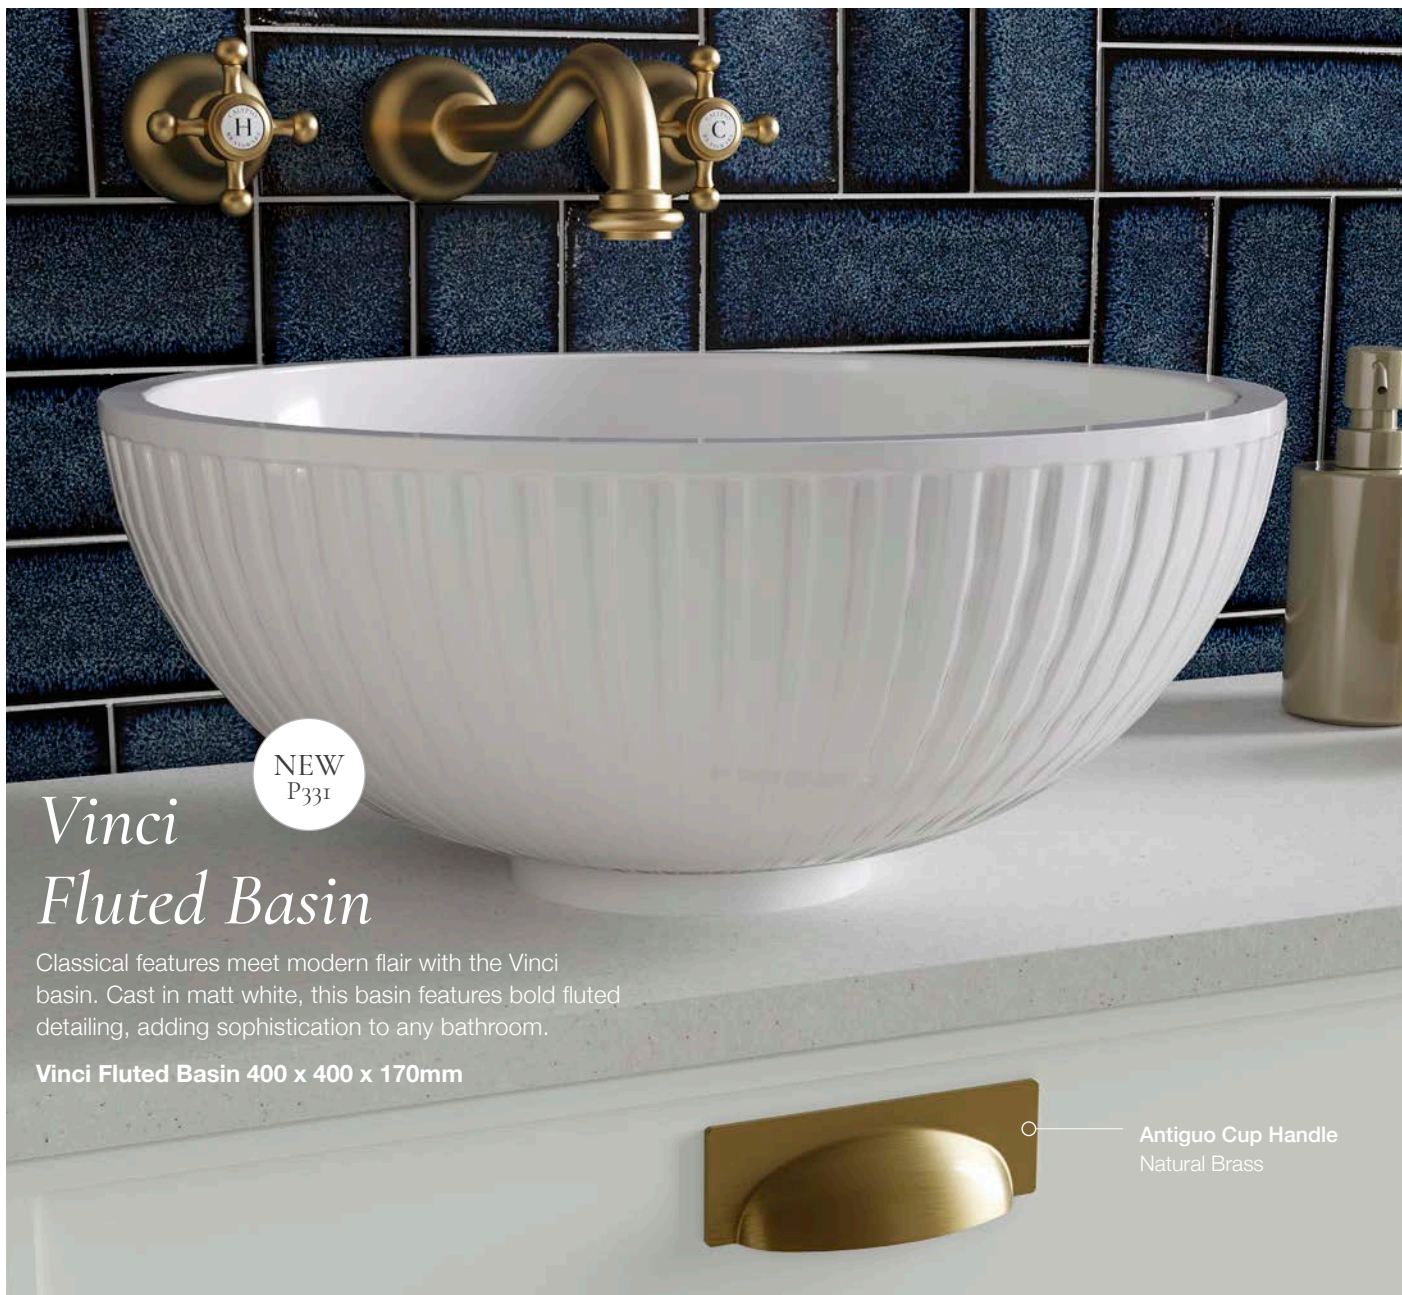

Now available in:

Light English Oak

NEW  
P210

Aurelia - Light English Oak

NEW  
P303

Renaico Bar Handle - 264  
Natural Brass

Dartmoor - Soft Graphite

## Natural Brass Hardware

Introducing our exquisite collection of brass handles, a harmonious blend of modern style and timeless craftsmanship.

Our new range includes the **Antiguo Cup**, **Renaico Bar**, **Renaico Knob**, and **Morella Knob**, each meticulously designed to add a touch of elegance to your interior.

Crafted from natural brass, these handles offer not only durability but also a luxurious aesthetic.

NEW  
P331