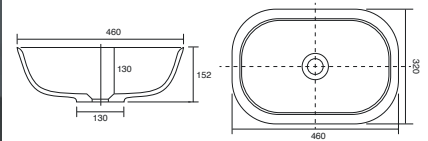

Bellanti/Sit-On Basin

CM

White. Cast Marble. No tap hole. No Overflow. We recommend using our free flowing unslotted waste with this basin, see [page 338](#).

460w x 320d x 152h mm	9069	£395.00