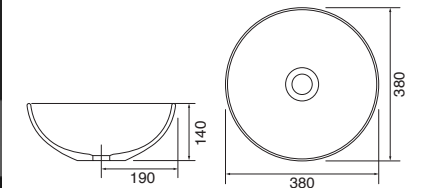

Toledo/Sit-On Basin

Gloss White. Ceramic. No tap hole. No Overflow. We recommend using our free flowing unslotted waste with this basin, see [page 338](#).

380w x 380d x 140h mm 9282 £195.00