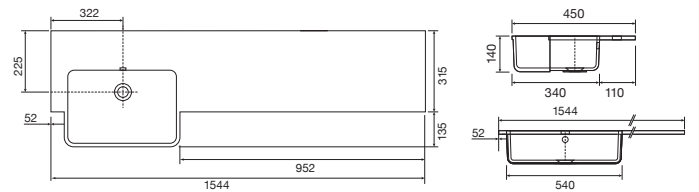

Fontana Cast Wing Basin - 1544mm

CM

White, Cast Marble. No tap hole. Integrated Overflow. Suitable for use with a 1500mm run of furniture. This basin section will only suit a 600 standard carcass size. Supplied with White overflow ring, see more Type 3 / Type 4 overflow rings on [page 333](#).

Left Hand Bowl - 1544w x 450d x 15h mm	37.3603	£830.00
Right Hand Bowl - 1544w x 450d x 15h mm	37.3604	£830.00