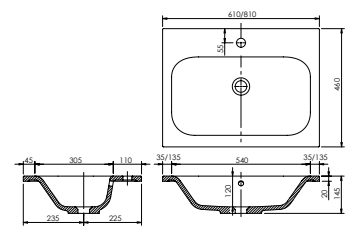

Orani/Sit-In Basin