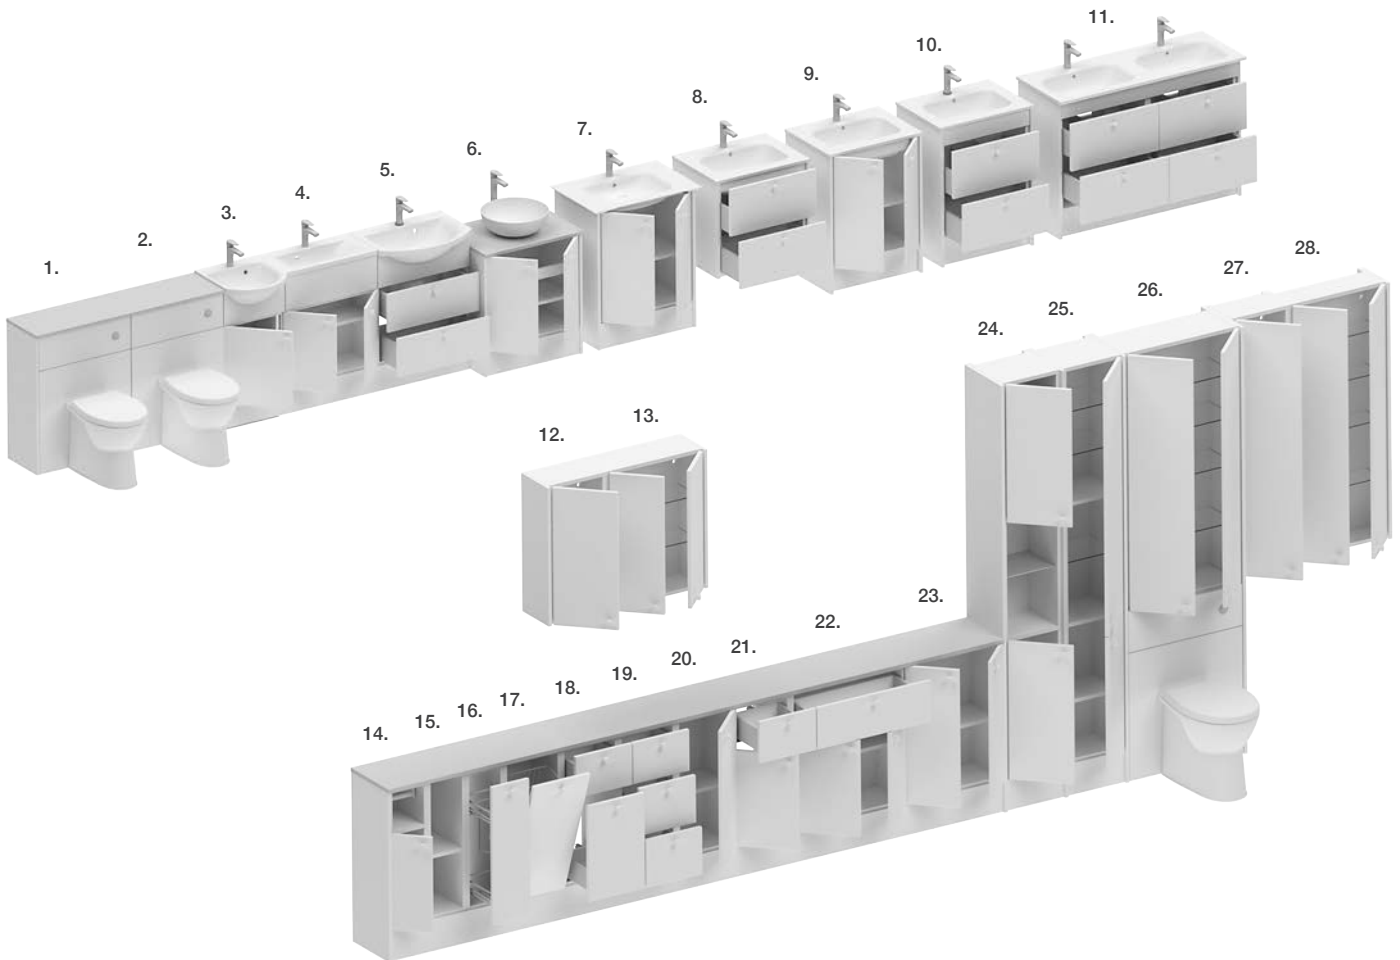

Unit Matrix:

For unit dimensions and pricing breakdown information **see page 344**.

1. 400, 500, 600 & 700 Floor Reaching WC Unit	11. 1200 Four Drawer Wall Hung & Floor Standing & Four Door Floor Standing Vanity Unit	19. 300 Three Drawer Unit
2. 500 & 600 Plinthline WC Unit	12. 150, 200, 250, 300 & 400 One Door Wall Unit (250 & 300 Mirrored Available)	20. 150, 200, 250, 300 & 400 One Door Base Unit
3. 400 One Door Basin Unit	13. 400, 500 & 600 Two Door Wall Unit (500 & 600 Mirrored Available)	21. 300 One Door Drawerline Unit
4. 400, 500, 600 & 700 Two Door Basin Unit	14. 200 Open Top Toilet Roll Unit	22. 600 Two Door Drawerline Unit
5. 600 Two Drawer Basin Unit	15. 200 Open Unit	23. 400, 500, 600 & 700 Two Door Base Unit
6. 600 Deep Base/Basin Unit	16. 200 Pull Out Toilet Roll Unit	24. 300 Two Door High Rise Unit (Mirrored Available)
7. 695 Washstand	17. 300 Laundry Unit	25. 300 Two Full Door High Rise Unit (Mirrored Available)
8. 500, 600 & 800 Wall Hung Two Drawer Vanity Unit	18. 300 & 600 Two Drawer Unit	26. 500 & 600 Two Door High Rise WC Unit
9. 500, 600 and 800 Floor Standing Two Door Vanity Unit		27. 300 One Door Tall Wall Unit (Mirrored Available)
10. 500, 600 & 800 Floor Standing Two Drawer Vanity Unit		28. 500 & 600 Two Door Tall Wall Unit (600 Mirrored Available)

Cheviot Furniture Details:

Cheviot features 18mm acrylic-faced furniture grade MDF square doors & fascia panels. All 18mm ready assembled MFC carcasses with PVC edging. All carcasses & fascias are pre-drilled & marked for fittings. Fully adjustable all-steel soft-close hinges to doors. Soft-close drawer runners with 4-way fascia adjustment. All units come with a wall-fixing kit for safe installation.

Choose from two carcass/plinth heights (661/561mm and 150/250mm) and three base unit depths (218mm, 303mm and 443mm). Standard depth units with a width of 300mm or more and slimline units of 400mm or more have a 50mm service space at the rear of the unit, units narrower than these sizes and units with a drawer do not have a service space. Not for wet rooms; suitable for well-ventilated bathrooms.