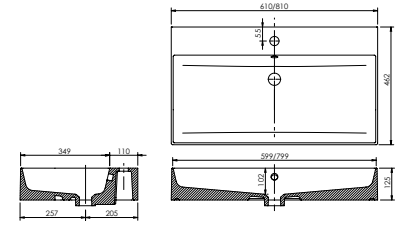

# Block Vanity Basins

Memphis Slim/Block Basin

**CE**

White. Ceramic. One tap hole. Integrated Overflow. Supplied with Chrome overflow ring, see more Type 3 overflow rings on [page 333](#).

610w x 400d x 125h mm	<b>9286</b>	£403.00
810w x 400d x 125h mm	<b>9287</b>	£500.00