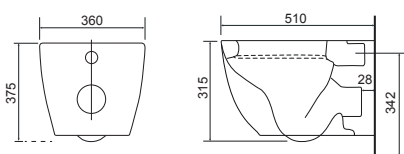

Wall Hung WC Sets

Arizona

LO SC TP

Arizona Wall Hung Rimless Pan with Clermont Seat.
Supplied with Chrome hinges that are not interchangeable

36.9297.01 £434.00