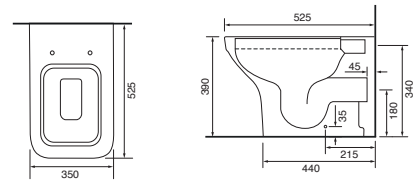

Denver

LO SC TP

Denver BTW Pan with Casula Seat.
Supplied with Chrome hinges, see more Type 1 hinges on [page 321](#). **36.9076.01** £541.00