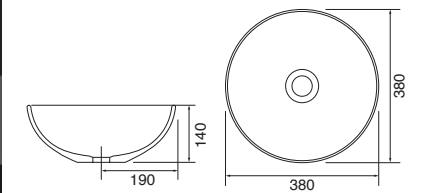

Toledo/Sit-On Basin

Grey. Ceramic. No tap hole. No Overflow. We recommend using our free flowing unslotted waste with this basin, see [page 338](#).

380w x 380d x 140h mm 9284 £295.00