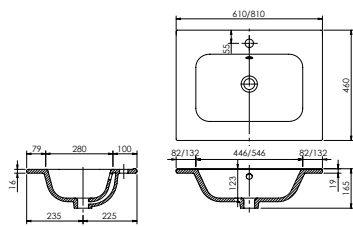

Serrenti/Sit-In Basin

White. Ceramic. One tap hole. Integrated Overflow. Supplied with Chrome overflow ring, see more Type 3 / Type 4 overflow rings on [page 333](#).

White - 610w x 460d x 15h mm	9200	£190.00
White - 810w x 460d x 15h mm	9201	£224.00