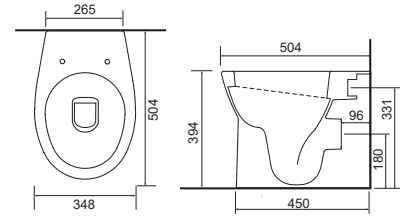

Denville- Shown on **page 42**

LO SC TP

Denville BTW Pan with Hillston Seat.
Supplied with Chrome hinges that are not interchangeable

36.9178.01 £286.00