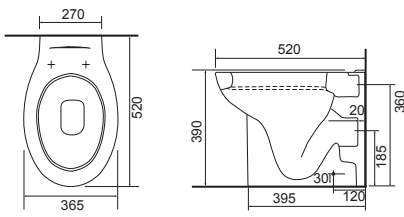

Portland- Shown on **page 132**

LO SC TP

Portland BTW Pan with Glenbrook Seat.
Supplied with Chrome hinges, see more Type 1 hinges on **page 321**.

36.9046.01 £352.00