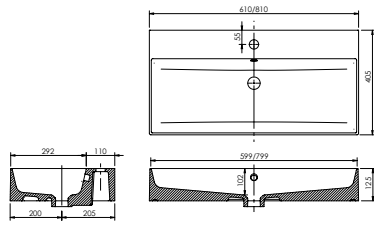

# Block Vanity Basins

Memphis Slim/Block Basin

**CE**

White. Ceramic. One tap hole. Integrated Overflow. Supplied with Chrome overflow ring, see more Type 3 overflow rings on [page 333](#).

610w x 400d x 125h mm	<b>9286</b>	£403.00
810w x 400d x 125h mm	<b>9287</b>	£500.00