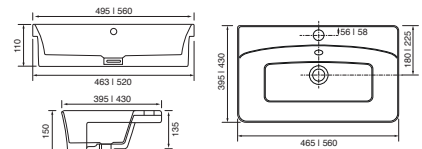

Stockton/Semi Recessed Basin

White. Ceramic. One tap hole. Integrated Overflow. Suitable for 500 minimum standard depth basin units. Supplied with Chrome overflow ring, see more Type 3 / Type 4 overflow rings on [page 333](#).

495w x 395d x 35h mm	9197	£174.00