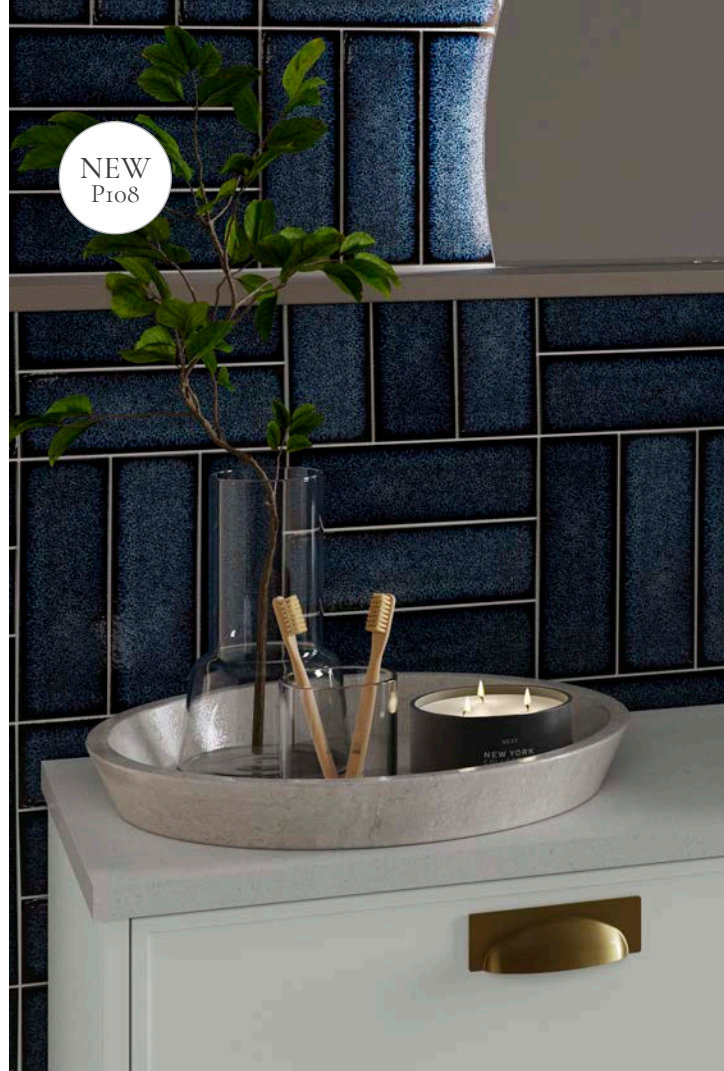

Dartmoor: The traditional shaker, reimagined.

Introducing our latest fitted furniture range, the **Dartmoor** collection offers a contemporary take on the classic shaker for a pared-back and timeless look. Featuring a sleek 9mm slim frame edge, its tight linear styling and minimalist design represent the traditional shaker style, reimagined.

Dartmoor is available across our full range of fitted furniture and vanity cabinets, precision wrapped in high-quality, soft-touch luxury vinyl for a smooth, durable, and long-lasting finish.

Available in...