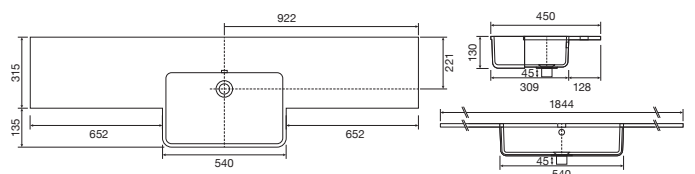

Caluso Solid Surface Basin

Caluso Solid Surface Wing Basin - 1844mm

Matt White. Solid Surface. No tap hole. Integrated Overflow. Suitable for use with an 1800mm run of furniture. This basin section will only suit a 600 standard carcass size. Can be cut and shaped using standard woodworking tools.

Central Bowl - 1844w x 450d x 15h mm	37.3538	£995.00