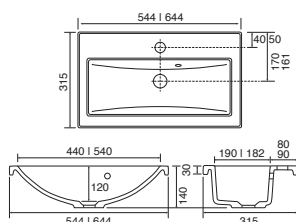

Finesse/Drop In Basin

CM

White. Cast Marble. One tap hole. Integrated Overflow. Suitable for 500mm and 600mm base/basin units with additional 18mm end panels. Supplied with Chrome overflow ring, see more Type 2 / Type 3 overflow rings on [page 333](#).

544w x 315d x 30h mm	3539	£313.00
644w x 315d x 30h mm	3540	£333.00