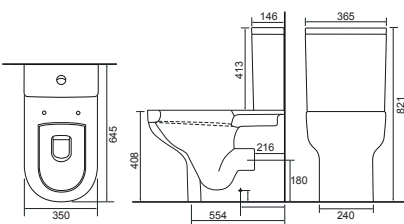

Cleveland Rimless

LO SC TP

Cleveland CC Rimless Pan & Cistern with Ballina Seat.
Supplied with Chrome hinges, see more Type 2 hinges on **page 321**.

36.9180.01 £685.00