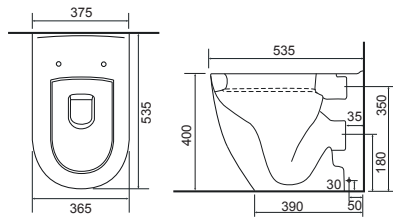

Aurora

LO SC TP

Aurora BTW Pan with Collerina Seat.
Supplied with Chrome hinges, see more Type 1 hinges on [page 321](#). **36.9117.01** £420.00