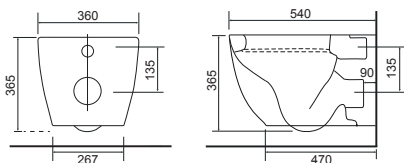

Close Coupled WC Sets

LO SC TP

Arizona CC Rimless Pan & Cistern with Clermont Seat.
Supplied with Chrome hinges that are not interchangeable

36.9298.01 £593.00

LO SC TP

Charlotte CC Pan & Cistern with Temora Seat.
Supplied with Chrome hinges, see more Type 1 hinges on **page 321**.

36.9111.01 £859.00

LO SC TP

Cleveland CC Rimless Pan & Cistern with Ballina Seat.
Supplied with Chrome hinges, see more Type 2 hinges on **page 321**.

36.9180.01 £685.00

LO SC TP

Cleveland CC Comfort Height Rimless Pan & Cistern with Ballina Seat.
Supplied with Chrome hinges, see more Type 2 hinges on **page 321**.

36.9182.01 £715.00

Wall Hung WC Sets

LO SC TP

Arizona Wall Hung Rimless Pan with Clermont Seat.
Supplied with Chrome hinges that are not interchangeable

36.9297.01 £434.00

LO SC TP

Aurora Wall Hung Rimless Pan with Beechworth Seat.
Supplied with Chrome hinges that are not interchangeable.

36.9306.01 £442.00

Aurora

LO SC TP

Aurora Wall Hung Rimless Pan with Picton Seat.
Supplied with Chrome hinges, see more Type 1 hinges on

36.9306.02 £442.00

LO SC TP

Charlotte Wall Hung Pan with Temora Seat.
Supplied with Chrome hinges, see more Type 1 hinges on **page 321**.

36.9116.01 £631.00

WHAT IS A RIMLESS PAN?

Traditional toilets distribute the flush water through a series of holes around the underside of the rim of the pan. However, the 'Rimless' pan does away with this under-rim, meaning the water can flow faster and with no hindrance to creating an enhanced flush.

The rimless toilet looks no different on the outside. The main difference is that the pan boasts a smooth bowl with reduced areas for bacteria or lime-scale to build up and settle, which makes a significant difference for cleaning and improved hygiene compared to traditional pans.

HIGHEST STANDARDS OF HYGIENE