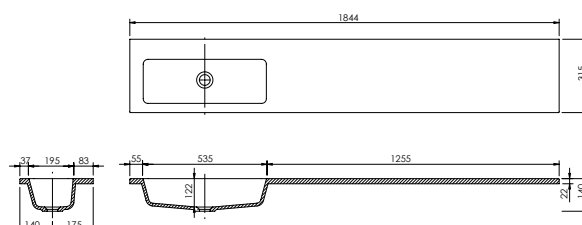

Inari Inline Cast Wing Basin/Sit-In Basin

CM

White. Cast Marble. No tap hole. No Overflow. Overflow rings not required.

Left Hand Bowl - 1844w x 315d x 22h mm	3687	£495.00
Right Hand Bowl - 1844w x 315d x 22h mm	3688	£495.00