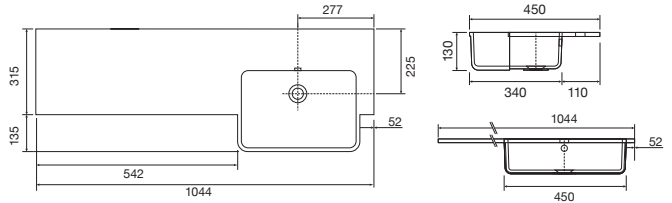

Fontana Wing Basins

Fontana Cast Wing Basin - 1044mm

White. Cast Marble. No tap hole. Integrated Overflow. Suitable for use with a 1000mm run of furniture. This basin section will only suit a 500 standard carcass size. Supplied with White overflow ring, see more Type 3 / Type 4 overflow rings on [page 333](#).

Left Hand Bowl - 1044w x 450d x 15h mm	37.3518	£520.00
Right Hand Bowl - 1044w x 450d x 15h mm	37.3519	£520.00