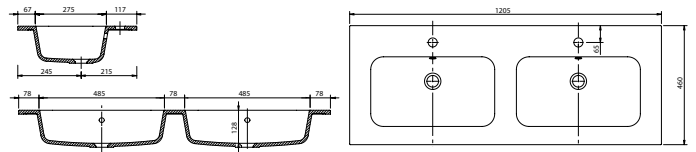

Idro/Sit In Basin

Cast Marble. One tap hole. External Overflow. Supplied with Chrome overflow ring, see more Type 1 overflow rings on [page 333](#).

	NTH	1TH	
Gloss White - 1210w x 460d x 15h mm	9338	9238	£540.00
Matt White - 1210w x 460d x 15h mm	9339	9239	£540.00