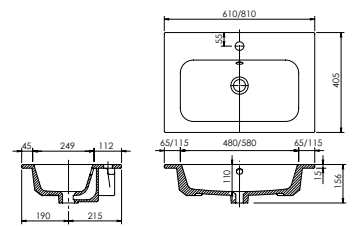

Chandler/Sit-In Basin

White. Ceramic. One tap hole. Integrated Overflow. Supplied with Chrome overflow ring, see more Type 3 overflow rings on [page 333](#).

610w x 405d x 15h mm	9290	£332.00
810w x 405d x 15h mm	9303	£406.00