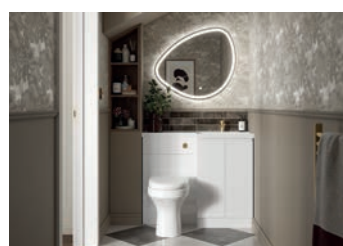

Veneto - Page 282