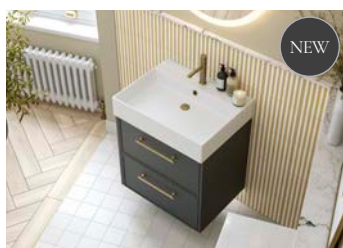

Dartmoor - Page 108