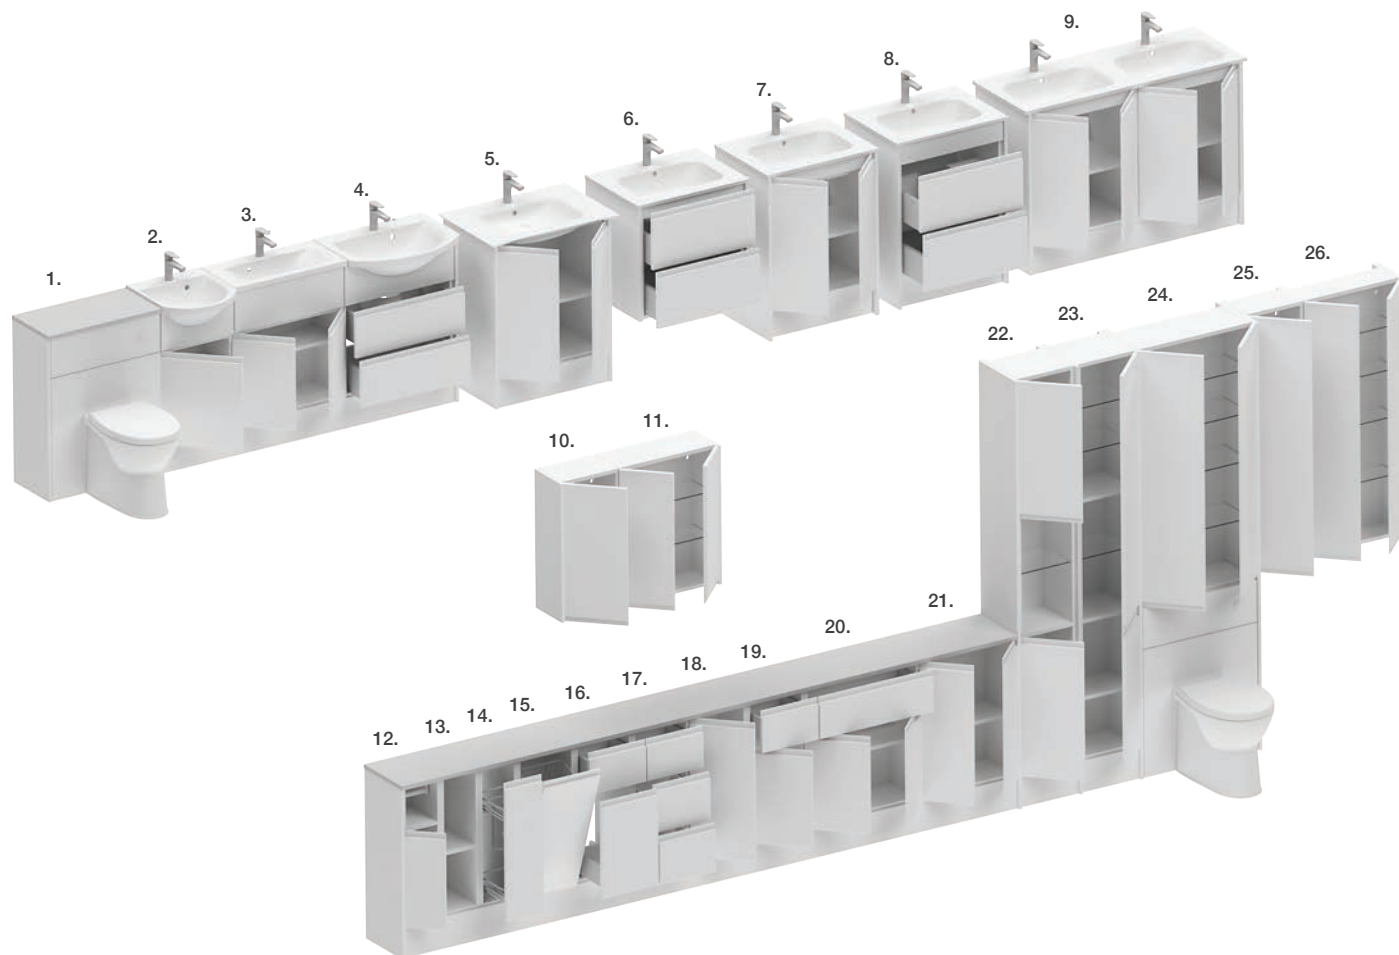

Unit Matrix:

For unit dimensions and pricing breakdown information **see page 344**.

1. 400, 500, 600 & 700 Floor Reaching WC Unit	10. 150, 200, 250, 300 & 400 One Door Wall Unit (Mirrored Available)	19. 300 One Door Drawerline Unit
2. 400 One Door Basin Unit	11. 400, 500 & 600 Two Door Wall Unit (Mirrored Available)	20. 600 Two Door Drawerline Unit
3. 400, 500, 600 & 700 Two Door Basin Unit	12. 200 Open Top Toilet Roll Unit	21. 400, 500 & 600 Two Door Base Unit
4. 600 Two Drawer Basin Unit	13. 200 Open Unit	22. 300 Two Door High Rise Unit (Mirrored Available)
5. 695 Washstand	14. 200 Pull Out Toilet Roll Unit	23. 300 Full Door High Rise Unit (Mirrored Available)
6. 500, 600 & 800 Wall Hung Two Drawer Vanity Unit	15. 300 Laundry Unit	24. 500 & 600 High Rise WC Unit
7. 500 & 600 Floor Standing Two Door Vanity Unit	16. 300 Two Drawer Unit	25. 300 One Door Tall Wall Unit (Mirrored Available)
8. 500, 600 & 800 Floor Standing Two Drawer Vanity Unit	17. 300 Three Drawer Unit	26. 600 Two Door Tall Wall Unit (Mirrored Available)
9. 1200 Four Drawer Wall Hung & Floor Standing & Four Door Floor Standing Vanity Unit	18. 150, 200, 250, 300 & 400 One Door Base Unit	

Selter Furniture Details:

Selter features robust 19mm painted and lacquered MDF doors and fascia panels with integrated handles. The 19mm ready-assembled MFC carcasses, edged with PVC, provide durability. All units have pre-assembled carcasses with PVC edges, pre-drilled for easy setup. Doors have fully adjustable all-steel soft-close hinges and soft-close drawer runners with 4-way fascia adjustment. All units come with a wall-fixing kit for safe installation.

The dimensions include a 661mm carcass with a 150mm plinth height, and three base unit depths (218mm, 303mm and 443mm). Standard depth units with a width of 300mm or more and slimline units of 400mm or more have a 50mm service space at the rear of the unit, units narrower than these sizes and units with a drawer do not have a service space. Not for wet rooms; suitable for well-ventilated bathrooms.