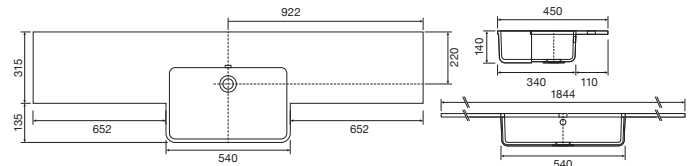

Fontana Cast Wing Basin - 1844mm

White. Cast Marble. No tap hole. Integrated Overflow. Suitable for use with a 1800mm run of furniture. This basin section will only suit a 600 standard carcass size. Supplied with White overflow ring, see more Type 3 / Type 4 overflow rings on **page 333**.

Central Bowl - 1844w x 450d x 15h mm	37.3607	£915.00

Base coat and lacquer aerosols to for finishing Fontana worktop cut-ends. Cut must be finished with a router. Both aerosols are required to complete the finished end.

400ml Base Coat. Fontana cut-end filler, base coat and colouring agent.	7051	£63.00
400ml Lacquer. Fontana cut-end top coat finishing lacquer.	7052	£63.00