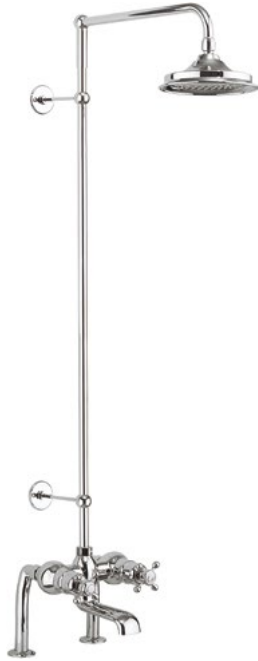

Traditional brass body, Claremont handle with ceramic lever

Adjustable wall bracket, 1500mm shower hose and handset with ceramic handle

18mm diameter vertical brass shower riser

355mm adjustable swivel shower arm

6", 9", 12" AirBurst shower head

WHITE CERAMIC

6" HEAD **BAF3S_V2_V16** ~~£1,129~~ **£677.40**

9" HEAD **BAF3S_V2_V17** ~~£1,219~~ **£731.40**

12" HEAD **BAF3S_V2_V60** ~~£1,273~~ **£763.80**

6" HEAD **BAF3SEXT_V2_V16** ~~£1,213~~ **£727.80**

9" HEAD **BAF3SEXT_V2_V17** ~~£1,303~~ **£781.80**

12" HEAD **BAF3SEXT_V2_V60** ~~£1,357~~ **£814.20**

TAY

EDEN

Thermostatic two outlet twin control bath shower mixer valve with independent flow diverter and temperature controls