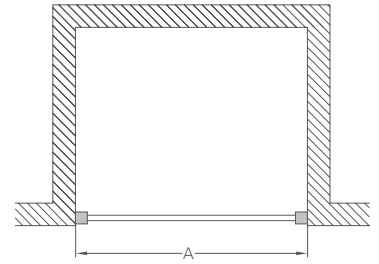

HINGED DOORS

- 1950mm High
- Adjustable up to 20mm from each wall
- Constructed from aluminium
- Can be installed with or without chrome ball header
- Safety glass is 8mm thick
- 3M™ easy clean coating

Z1205

Was ~~£19~~ Now **£15.20**

ENCLOSURES

Width	Adjustment	Code	WAS	NOW
760	720 - 760	C19	~~£639~~	£255.60
900	860 - 900	C21	~~£779~~	£311.60

RECOMMENDED TRAYS

Range	Page
35mm Showe Trays	70

CLEARANCE