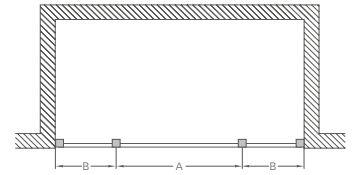

HINGED DOORS WITH INLINE PANELS

- 1950mm High
- Adjustable up to 20mm from each wall
- Constructed from aluminium
- Can be installed with or without chrome ball header
- Safety glass is 8mm thick
- 3M™ easy clean coating

Z1205

Was ~~£19~~ Now £15.20

ENCLOSURES

Width	Adjustment	Code	WAS	NOW
1500	1460 - 1500	C21 + C16 + C16	~~£1,457~~	£582.80

RECOMMENDED TRAYS

Range	Page
35mm Showe Trays	70