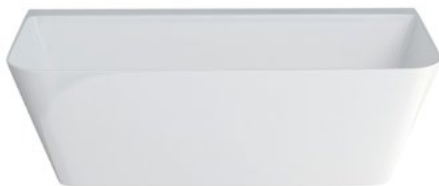

Vicenza double ended bath

Compatible wastes
CW2, CW2NCS, CW3,
CW11

Overflow
Pre-drilled

Size		Bath		
Length	Width	Code	WAS	NOW
1790	750	N7D	£2,945	£1,767
1600	750	N6D	£2,673	£1,603.80

BACK-TO-WALL

Patinato back-to-wall bath