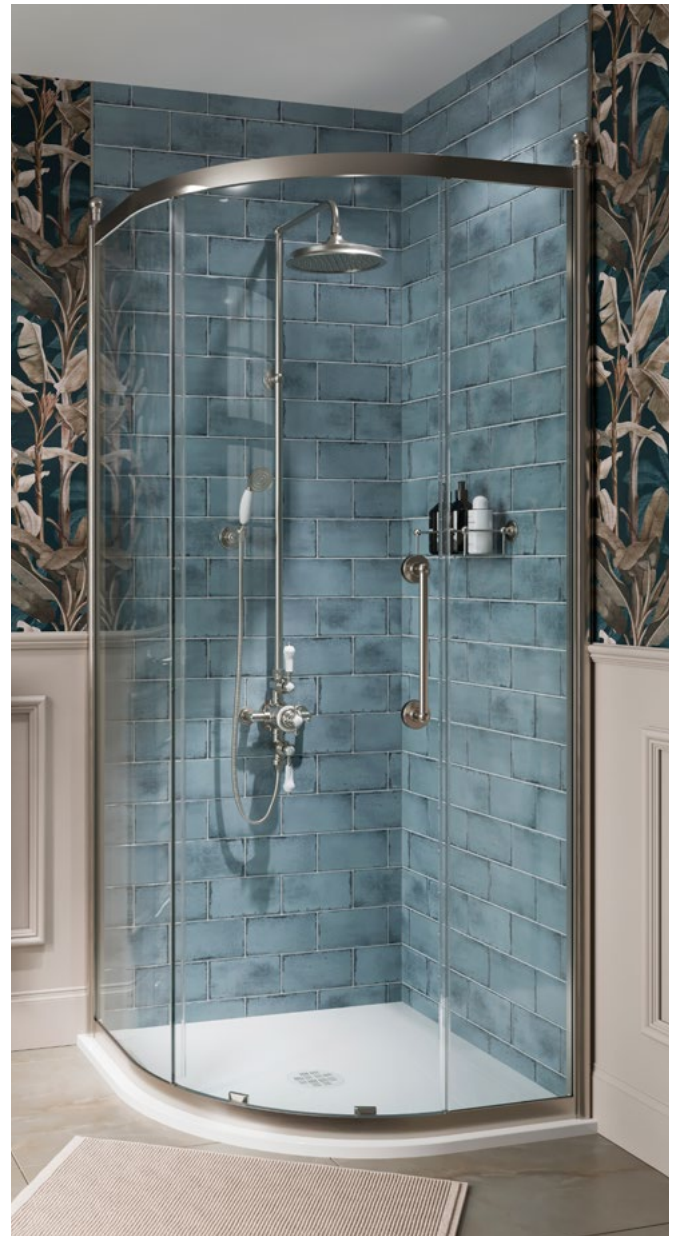

BOWOOD 25MM SHOWER TRAYS

Square shower trays

Length	Width	Code	WAS	NOW
800	800	BU_CRS800X800W	~~£260~~	£182
900	900	BU_CRS900X900W	~~£270~~	£189

Quadrant shower trays

Length	Width	Code	WAS	NOW
800	800	BU_CRQ800X800W	~~£260~~	£182
900	900	BU_CRQ900X900W	~~£270~~	£189

Rectangle shower trays

Length	Width	Code	WAS	NOW
1200	760	BU_CRR760X1200W	~~£290~~	£203
1400	760	BU_CRR760X1400W	~~£470~~	£329
1200	800	BU_CRR800X1200W	~~£300~~	£210
1400	800	BU_CRR800X1400W	~~£470~~	£329
1200	800	BU_CRR800X1700W	~~£510~~	£357
1400	900	BU_CRR900X1200W	~~£310~~	£217
1200	900	BU_CRR900X1400W	~~£470~~	£329
1400	900	BU_CRR900X1700W	~~£510~~	£357