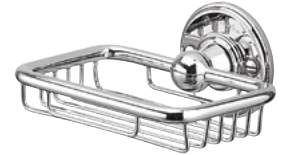

Soap basket
W 140 L 120 H 60

A13CHR

Was £69 **Now £41.40**