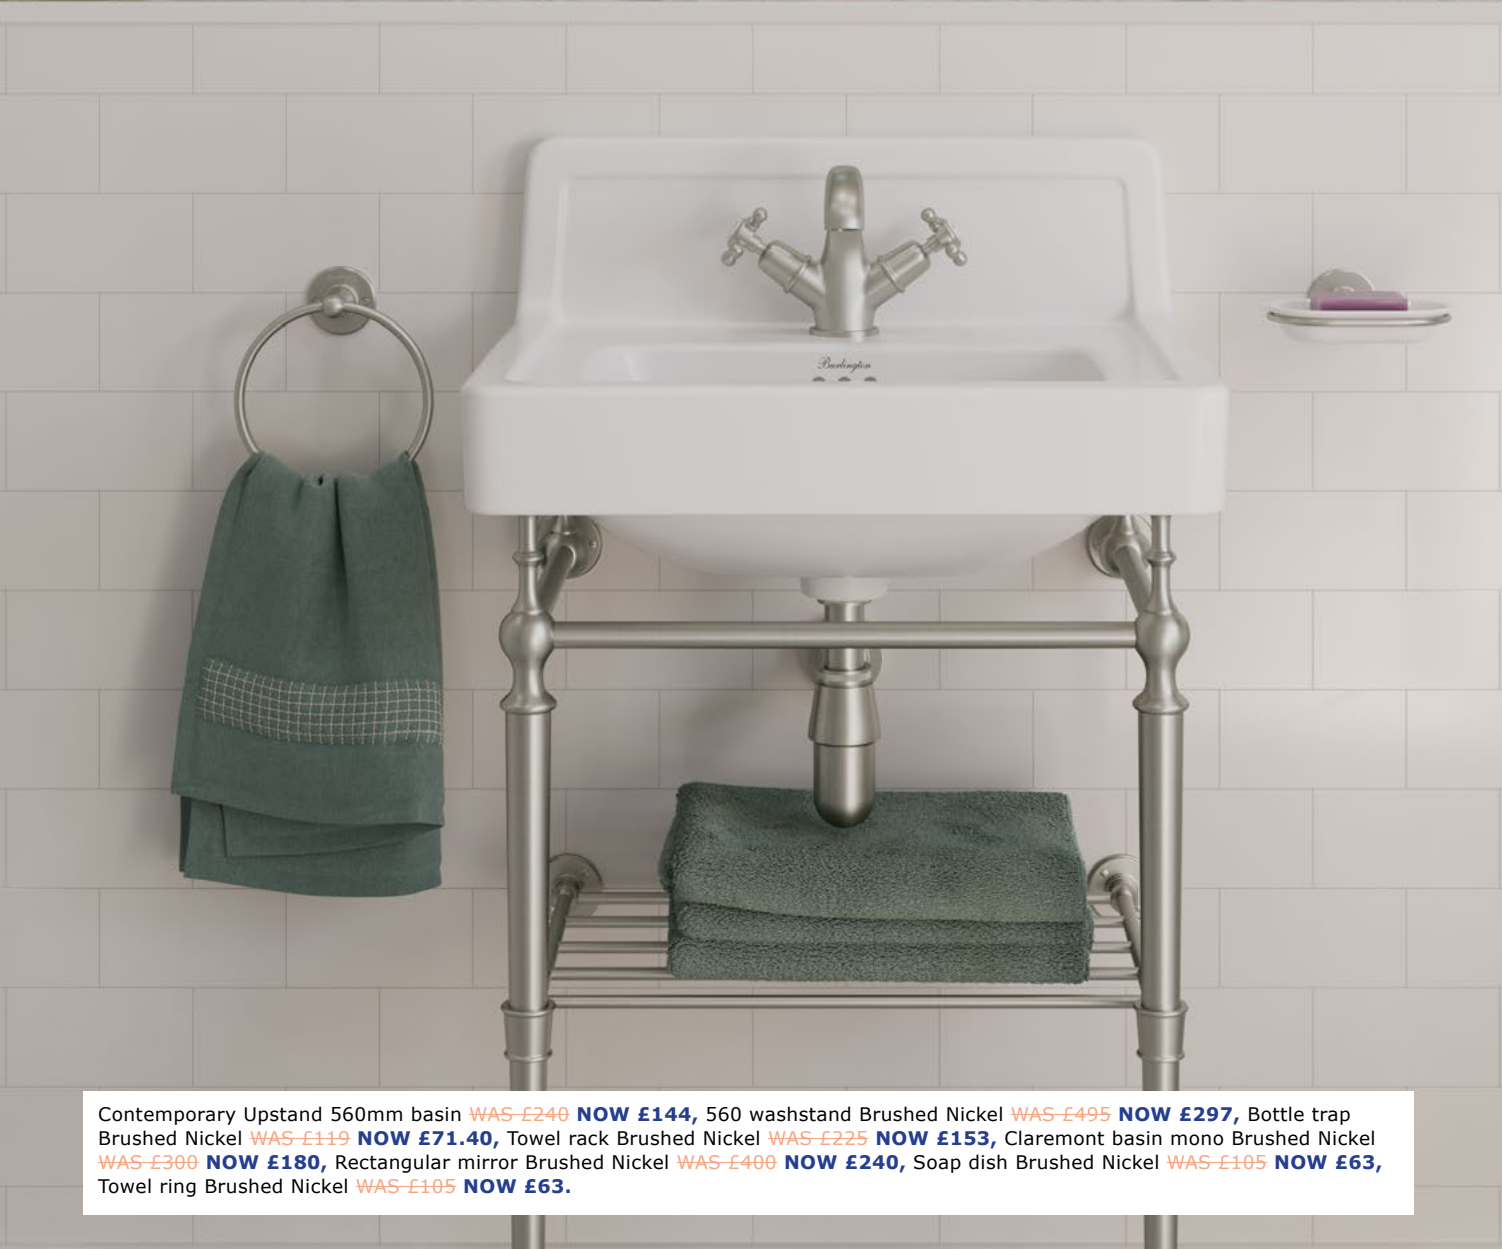

~~WAS £2,019~~
NOW
£1,211.40

Contemporary Upstand 560mm basin ~~WAS £240~~ **NOW £144**, 560 washstand Brushed Nickel ~~WAS £495~~ **NOW £297**, Bottle trap Brushed Nickel ~~WAS £119~~ **NOW £71.40**, Towel rack Brushed Nickel ~~WAS £225~~ **NOW £153**, Claremont basin mono Brushed Nickel ~~WAS £300~~ **NOW £180**, Rectangular mirror Brushed Nickel ~~WAS £400~~ **NOW £240**, Soap dish Brushed Nickel ~~WAS £105~~ **NOW £63**, Towel ring Brushed Nickel ~~WAS £105~~ **NOW £63**.