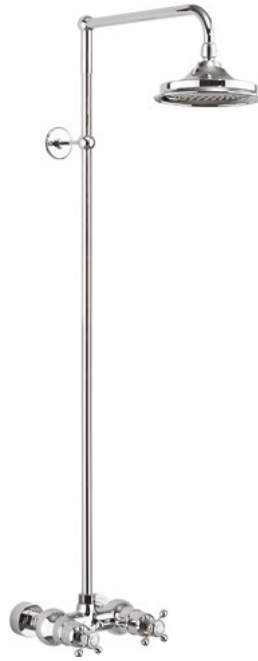

Thermostatic single outlet twin control valve with independent on / off flow and temperature control

Traditional brass body, Claremont handle with ceramic indices

18mm diameter vertical brass shower riser

355mm adjustable swivel shower arm

6", 9", 12" AirBurst shower head

WHITE CERAMIC

6" HEAD **BEF1S_V2_V16** ~~£749~~ **£449.40**
9" HEAD **BEF1S_V2_V17** ~~£839~~ **£503.40**
12" HEAD **BEF1S_V2_V60** ~~£893~~ **£535.80**
6" HEAD **BEF1SEXT_V2_V16** ~~£833~~ **£499.80**
9" HEAD **BEF1SEXT_V2_V17** ~~£923~~ **£553.80**
12" HEAD **BEF1SEXT_V2_V60** ~~£977~~ **£586.20**