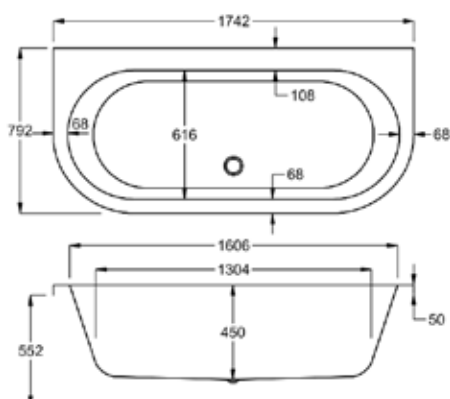

carron⁵

253 LITRES

1750 x 800mm H540mm D450mm		RRP
Bathub	Q4-02416	£775
One Piece Panel White	Q4-02436	£673
One Piece Panel Granite	Q4-02453	£806

carronite™

253 LITRES

1750 x 800mm H540mm D450mm		RRP
Bathub	Q4-02417	£1306
One Piece Panel White	Q4-02436	£673
One Piece Panel Granite	Q4-02453	£806

carron⁵ carronite™

All **carron⁵** baths are covered by a 20-year warranty

All **carronite™** baths are covered by a 30-year warranty

For further details see page 250.