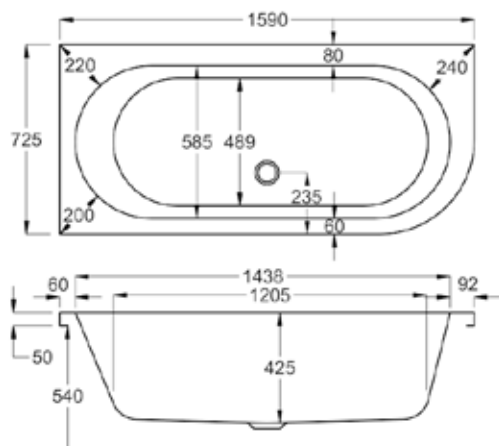

carron5

197 LITRES

1600 x 725mm RH H540mm D425mm		RRP
Bathtub	Q4-02211	£695
Curved Panel	Q4-02334	£312

carronite™

197 LITRES

1600 x 725mm RH H540mm D425mm		RRP
Bathtub	Q4-02212	£1118
Curved Panel	Q4-02335	£440