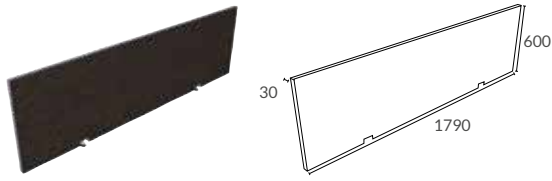

Linea™ TILEABLE BATH PANELS

FRONT PANEL		RRP
Front Panel 1790mm	Q4-23119	£142