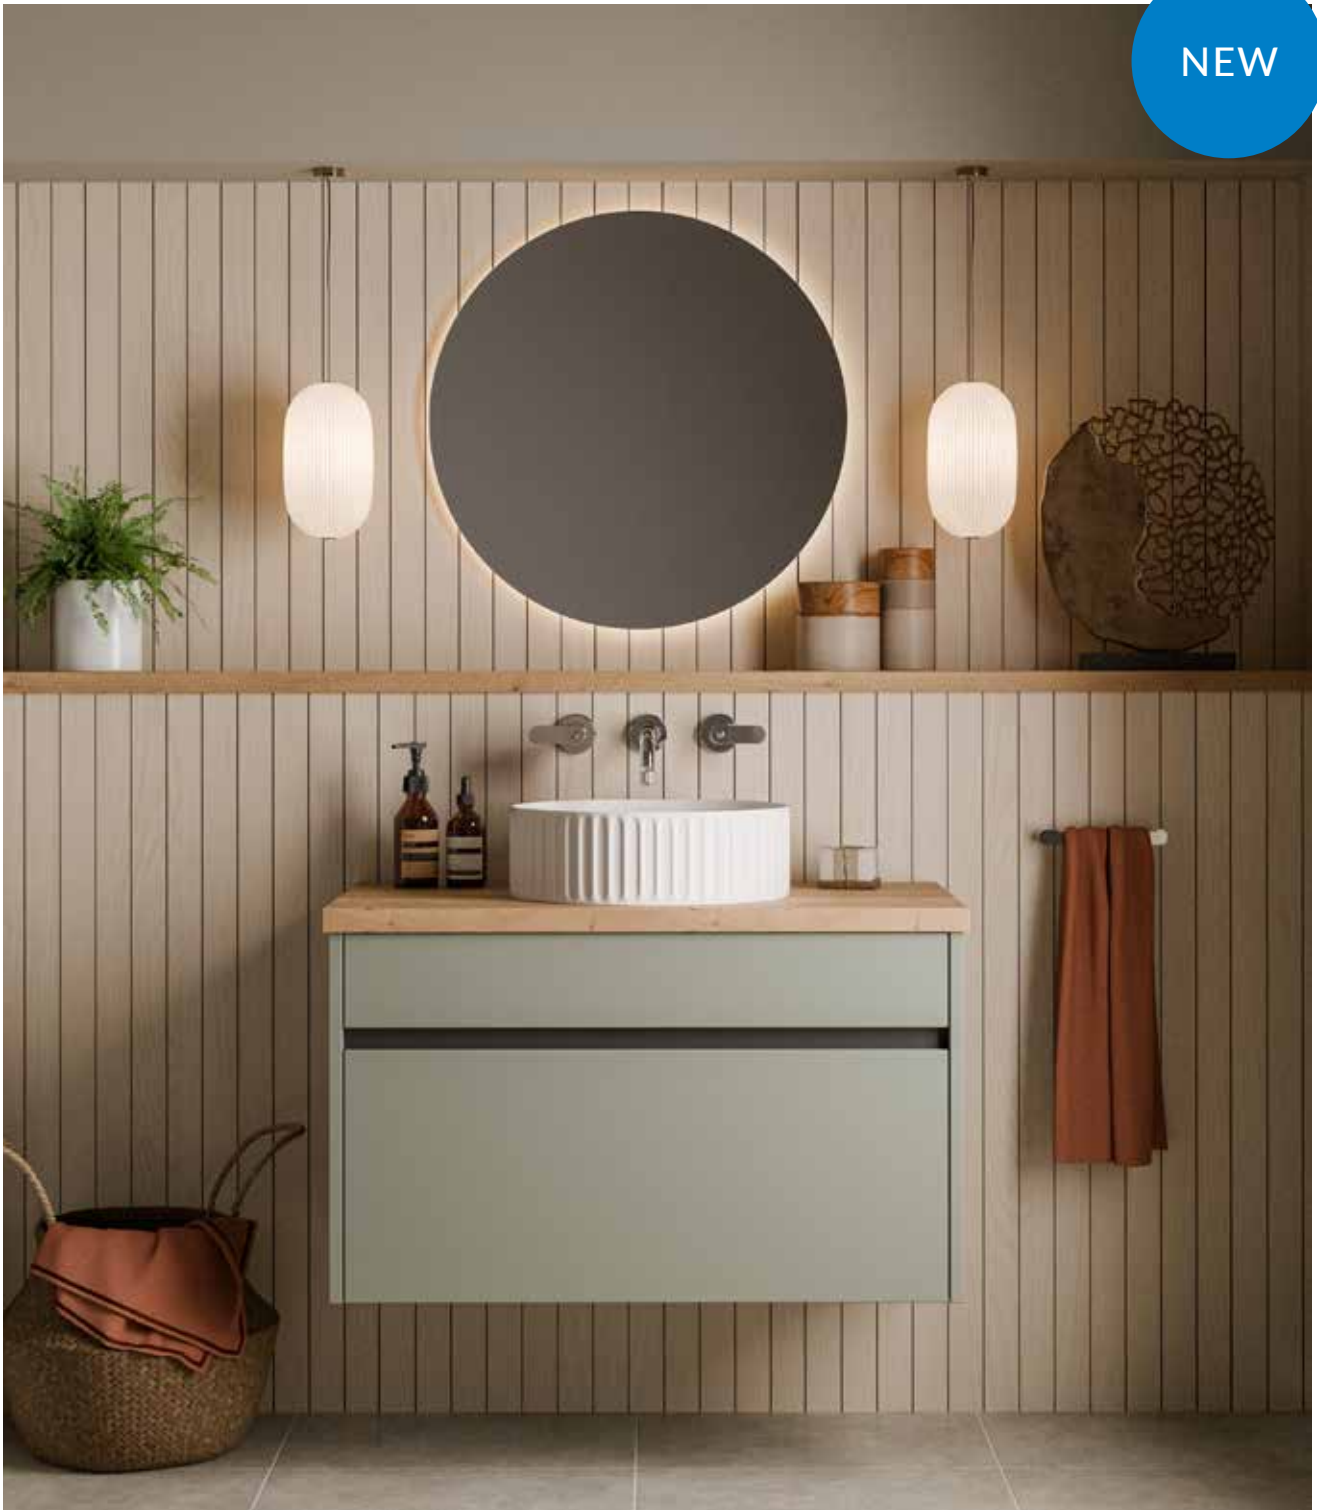

MIRRORS

NEW

HALO

CODE	SIZE	RRP
Q4-06335	H600 x W600	£299
Q4-06336	H800 x W800	£450

Technical Information

- Colour temperature: warm to cool white
- Single touch sensor
- Demister pad