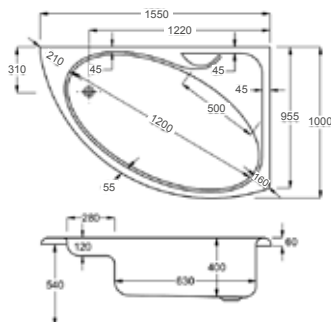

carron⁵ MONARCH CORNER BATH

235 LITRES

1300 x 1300mm H540mm D400mm		RRP
Bathtub	Q4-02236	£1126
Corner Panel	Q4-02304	£261

carronite™

235 LITRES

1300 x 1300mm H540mm D400mm		RRP
Bathtub	Q4-02237	£1358
Corner Panel	Q4-02305	£477

1550