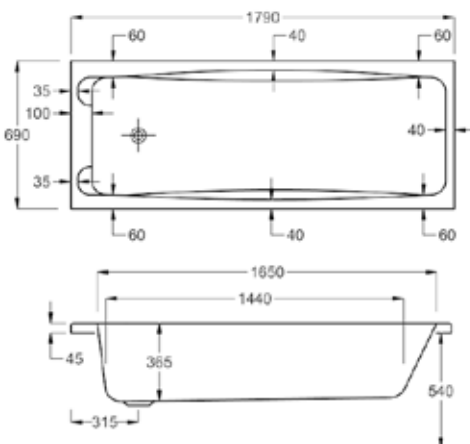

carron⁵

155 LITRES

1700 x 700mm H515mm D365mm		RRP
Bathtub	Q4-02221	£388
Front Panel	Q4-02320	£156
End Panel	Q4-02285	£125

carronite™

155 LITRES

1700 x 700mm H515mm D365mm		RRP
Bathtub	Q4-02222	£724
Front Panel	Q4-02321	£226
End Panel	Q4-02271	£164

1800