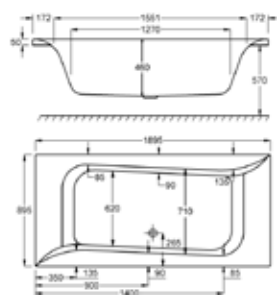

1900

carron⁵ LINEA - DOUBLE ENDED

345 LITRES

1900 x 900mm H570mm D460mm		RRP
Bathtub	Q4-02120	£1459
Front Panel	Q4-02284	£201
End Panel	Q4-02294	£153

carronite™

345 LITRES

1900 x 900mm H570mm D460mm		RRP
Bathtub	Q4-02121	£2156
Front Panel	Q4-02270	£261
End Panel	Q4-02279	£180