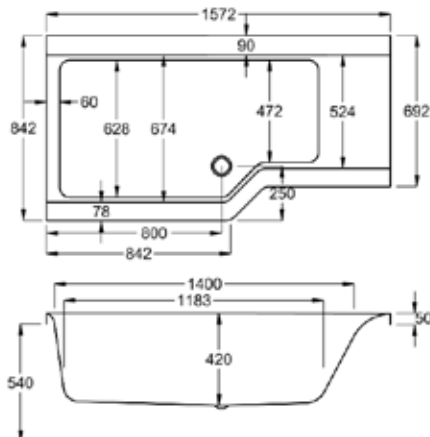

carron URBAN EDGE SHOWER BATH

1575

carron⁵

225 LITRES

1575 x 700-850mm LH H540mm D420mm		RRP
Bathtub	Q4-02427	£926
Front Panel	Q4-02437	£321
End Panel	Q4-02312	£146
Quantum Square Showerbath Screen	Q4-02347	£415

carronite™

225 LITRES

1575 x 700-850mm LH H540mm D420mm		RRP
Bathtub	Q4-02428	£1453
Front Panel	Q4-02438	£501
End Panel	Q4-02313	£199
Quantum Square Showerbath Screen	Q4-02347	£415

1575