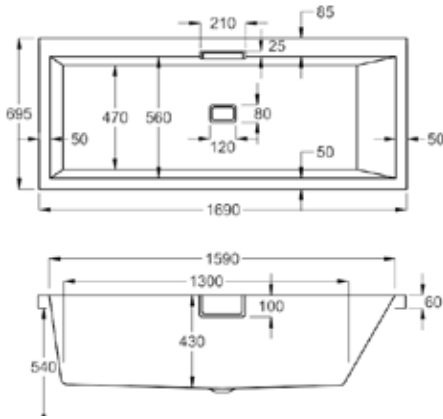

1700

carronite™

265 LITRES

1700 x 700mm LH H540mm D430mm		RRP
Bathtub	Q4-02406	£1150
Front Panel	Q4-02319	£236
End Panel	Q4-02272	£164
L Shape Panel	Q4-02569	£457

1700

carronite™

265 LITRES

1700 x 700mm RH H540mm D430mm		RRP
Bathtub	Q4-02407	£1150
Front Panel	Q4-02319	£236
End Panel	Q4-02272	£164
L Shape Panel	Q4-02569	£457

1700

carronite™

275 LITRES

1700 x 750mm LH H540mm D450mm		RRP
Bathtub	Q4-02408	£1353
Front Panel	Q4-02319	£236
End Panel	Q4-02275	£164
L Shape Panel	Q4-02300	£442

1700

carronite™

275 LITRES

1700 x 750mm RH H540mm D450mm		RRP
Bathtub	Q4-02409	£1353
Front Panel	Q4-02319	£236
End Panel	Q4-02275	£164
L Shape Panel	Q4-02300	£442