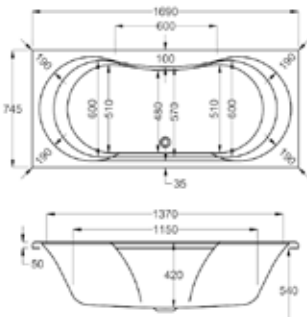

ARC - DOUBLE ENDED & URBAN - SINGLE ENDED

The Arc double ended bath offers that element of luxury, while the Urban single ended model provides simplicity.

Whether you prefer angular or curved bathtubs, we have a range of styles to choose from.

1700

carron⁵ ARC - DOUBLE ENDED

190 LITRES

1700 x 750mm H540mm D420mm		RRP
Bathtub	Q4-02017	£555
Front Panel	Q4-02318	£175
End Panel	Q4-02289	£125

carronite™

190 LITRES

1700 x 750mm H540mm D420mm		RRP
Bathtub	Q4-02018	£848
Front Panel	Q4-02319	£236
End Panel	Q4-02275	£164