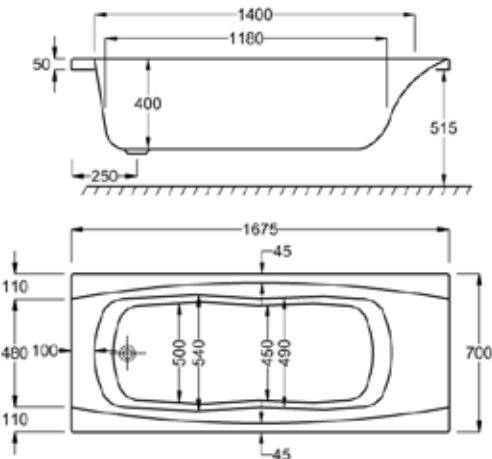

carron5

180 LITRES

1675 x 700mm H515mm D400mm		RRP
Bathtub	Q4-02112	£440
Front Panel	Q4-02283	£156
End Panel	Q4-02285	£125

carronite™

180 LITRES

1675 x 700mm H515mm D400mm		RRP
Bathtub	Q4-02113	£731
Front Panel	Q4-02269	£241
End Panel	Q4-02271	£164

1700