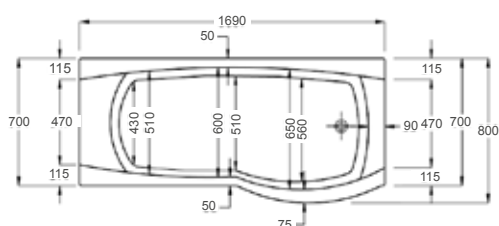

carron⁵

190 LITRES

1700 x 700-800mm RH H430mm D345mm		RRP
Bathub	Q4-02027	£895
Front Panel	Q4-02250	£238
End Panel	Q4-02258	£140
Shower Screen	Q4-02343	£391

carronite™

190 LITRES

1700 x 700-800mm RH H430mm D345mm		RRP
Bathub	Q4-02028	£1390
Front Panel	Q4-02251	£466
End Panel	Q4-02259	£179
Shower Screen	Q4-02343	£391