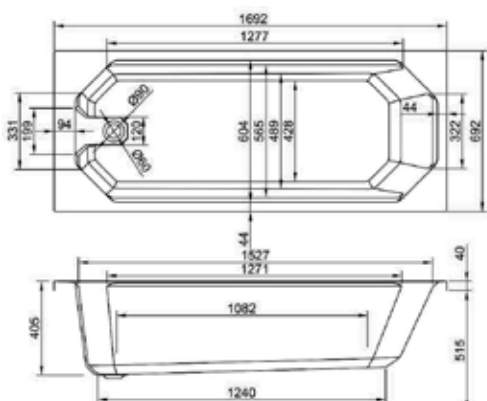

carron⁵

209 LITRES

1700 x 700mm H515mm D405mm		RRP
Bathtub	Q4-02559	£496
Front Panel	Q4-02320	£156
End Panel	Q4-02285	£125

carronite™

209 LITRES

1700 x 700mm H515mm D405mm		RRP
Bathtub	Q4-02560	£850
Front Panel	Q4-02321	£226
End Panel	Q4-02271	£164