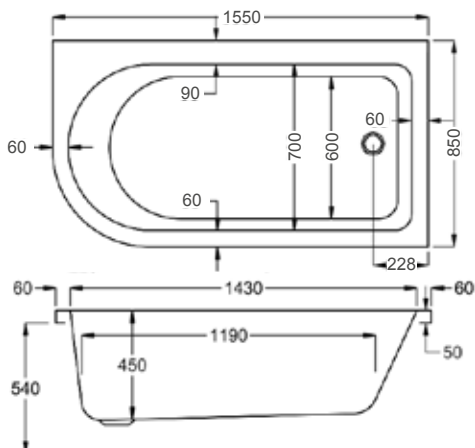

carron⁵

262 LITRES

1550 x 850mm LH H540mm D450mm		RRP
Bathtub	Q4-02398	£917
Curved Panel	Q4-02404	£343
Shower Screen	Q4-04001	£207

carronite™

262 LITRES

1550 x 850mm LH H540mm D450mm		RRP
Bathtub	Q4-02399	£1426
Curved Panel	Q4-02405	£481
Shower Screen	Q4-04001	£207

1550