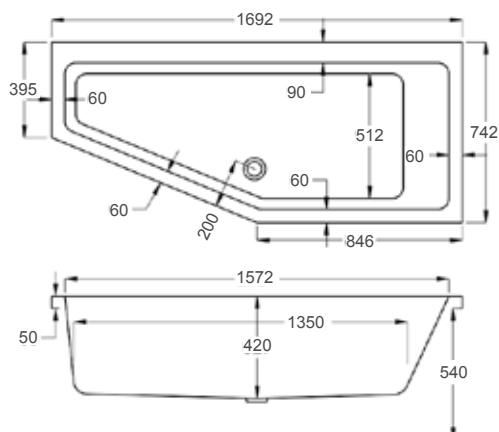

Featuring a diagonal cut-away, it creates more space in your bathroom without detracting from your bathing experience.

1700

carron⁵

211 LITRES

1700 x 750mm LH H540mm D420mm		RRP
Bathtub	Q4-02179	£647
Front Panel	Q4-02328	£245
End Panel	Q4-02330	£122