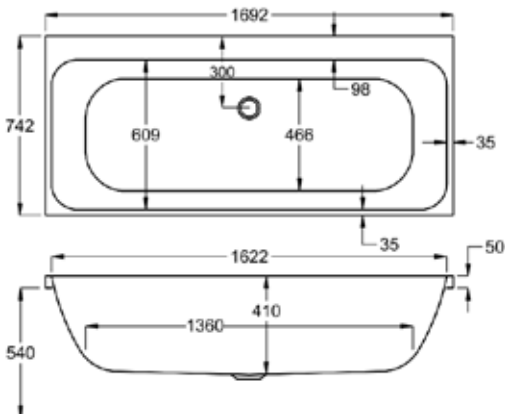

carron5

230 LITRES

1700 x 750mm H540mm D410mm		RRP
Bathtub	Q4-02195	£634
Front Panel	Q4-02318	£175
End Panel	Q4-02289	£125
CARRONITE L Shape Panel	Q4-02300	£442

carronite™

230 LITRES

1700 x 750mm H540mm D410mm		RRP
Bathtub	Q4-02196	£991
Front Panel	Q4-02319	£236
End Panel	Q4-02275	£164
CARRONITE L Shape Panel	Q4-02300	£442

1750