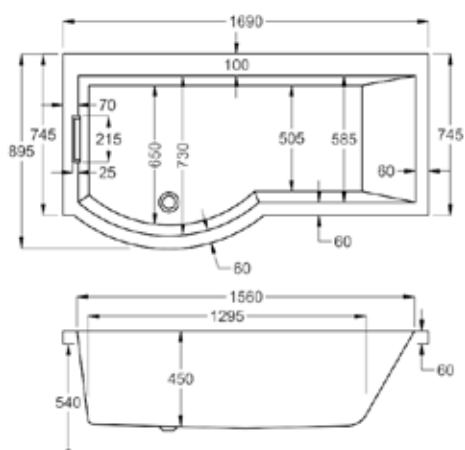

carronite™

305 LITRES

1700 x 750-900mm LH H540mm D450mm		RRP
Bathtub	Q4-02412	£1676
Front Panel	Q4-02376	£501
L Shape Panel	Q4-02506	£688
Wrap-Around Shower Screen	Q4-02379	£1154
Single Curved Shower Screen	Q4-02380	£391

carronite™

305 LITRES

1700 x 750-900mm RH H540mm D450mm		RRP
Bathtub	Q4-02413	£1676
Front Panel	Q4-02376	£501
L Shape Panel	Q4-02506	£688
Wrap-Around Shower Screen	Q4-02379	£1154
Single Curved Shower Screen	Q4-02380	£391