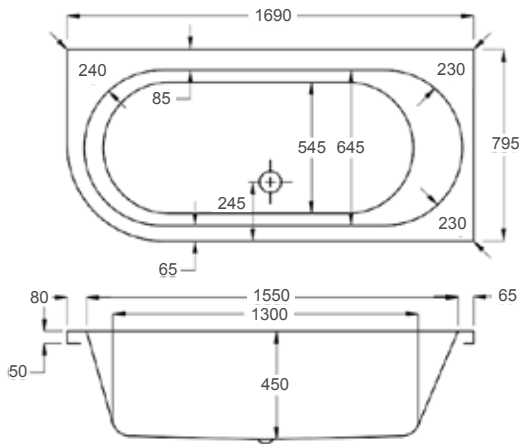

carron⁵

250 LITRES

1700 x 800mm LH H540mm D450mm		RRP
Bathtub	Q4-02217	£835
Curved Panel	Q4-02338	£312

carronite™

250 LITRES

1700 x 800mm LH H540mm D450mm		RRP
Bathtub	Q4-02218	£1273
Curved Panel	Q4-02339	£440

1700