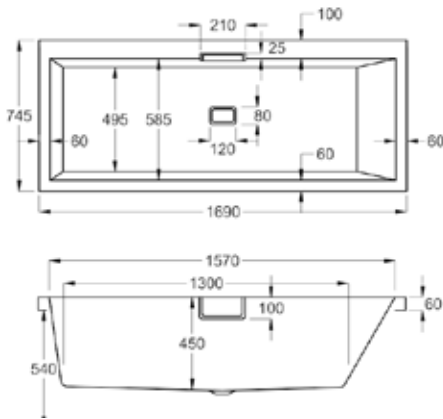

1700

carronite™

265 LITRES

1700 x 700mm LH H540mm D430mm		RRP
Bathtub	Q4-02406	£1150
Front Panel	Q4-02319	£236
End Panel	Q4-02272	£164
L Shape Panel	Q4-02569	£457

1700

carronite™

265 LITRES

1700 x 700mm RH H540mm D430mm		RRP
Bathtub	Q4-02407	£1150
Front Panel	Q4-02319	£236
End Panel	Q4-02272	£164
L Shape Panel	Q4-02569	£457

1700

carronite™

275 LITRES

1700 x 750mm LH H540mm D450mm		RRP
Bathtub	Q4-02408	£1353
Front Panel	Q4-02319	£236
End Panel	Q4-02275	£164
L Shape Panel	Q4-02300	£442

1700

carronite™

275 LITRES

1700 x 750mm RH H540mm D450mm		RRP
Bathtub	Q4-02409	£1353
Front Panel	Q4-02319	£236
End Panel	Q4-02275	£164
L Shape Panel	Q4-02300	£442