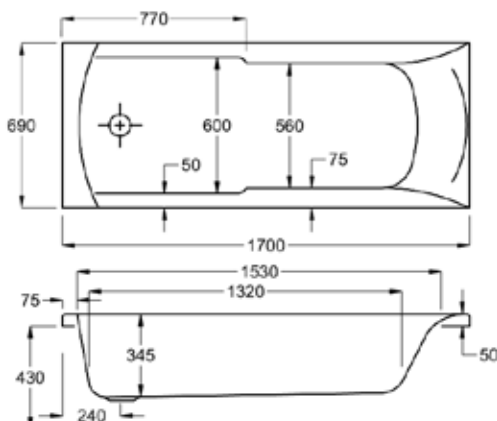

carron5

145 LITRES

1700 x 700mm H430mm D345mm		RRP
Bathtub	Q4-02037	£448
Front Panel	Q4-02256	£171
End Panel	Q4-02258	£140
CARRONITE L Shape Panel	Q4-02501	£457

carronite™

145 LITRES

1700 x 700mm H430mm D345mm		RRP
Bathtub	Q4-02038	£755
Front Panel	Q4-02257	£241
End Panel	Q4-02259	£179
CARRONITE L Shape Panel	Q4-02501	£457