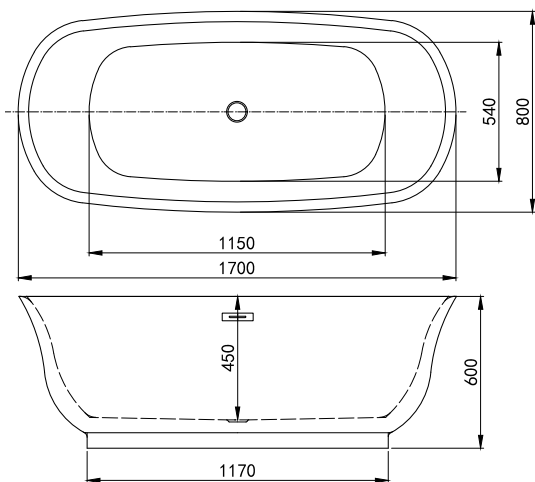

REEF

FROM £1572

1700

275 LITRES

H600mm W1700mm D800mm			RRP
Bathtub		Q4-06520	£1572
Bathtub		Q4-06532	£2412
Gloss White Waste Kit		Q4-06518	£78
Matt Black Waste Kit		Q4-06517	£78
Brushed Brass Waste Kit		Q4-06524	£75

Comes with chrome waste

Key features:

- 10-year warranty
- Heat-retaining quality acrylic
- Premium strength
- Industry-leading design