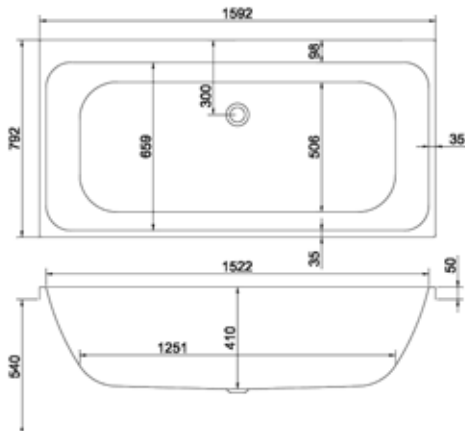

1600

carron5

215 LITRES

1600 x 800mm H540mm D410mm		RRP
Bathtub	Q4-02589	£634
Front Panel	Q4-02281	£190
End Panel	Q4-02291	£125
CARRONITE L Shape Panel	Q4-02567	£457

carronite™

215 LITRES

1600 x 800mm H540mm D410mm		RRP
Bathtub	Q4-02590	£991
Front Panel	Q4-02267	£251
End Panel	Q4-02277	£164
CARRONITE L Shape Panel	Q4-02567	£457

1650