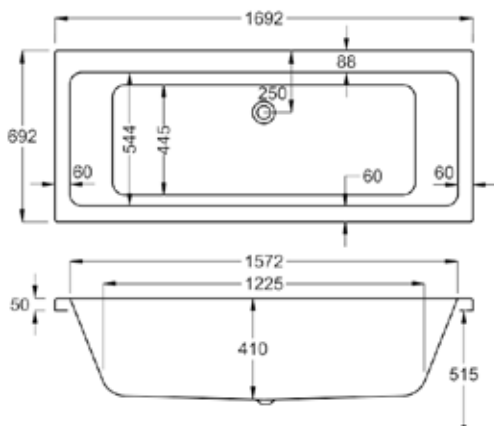

carron⁵

165 LITRES

1700 x 700mm H515mm D410mm		RRP
Bathtub	Q4-02159	£448
Front Panel	Q4-02320	£156
End Panel	Q4-02285	£125

carronite™

165 LITRES

1700 x 700mm H515mm D410mm		RRP
Bathtub	Q4-02160	£757
Front Panel	Q4-02321	£226
End Panel	Q4-02271	£164