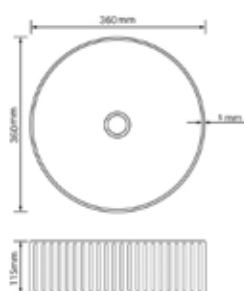

Technical Information

- 360 x 360 x 115
- No tap hole
- Professional basin waste, suitable for basins with and without an overflow – also able to adapt it to be freeflow

ZANETI®

ASPECT EGG		RRP
Q4-29030	Sit On Basin	£209
Q4-23201	Professional Basin Waste	£38