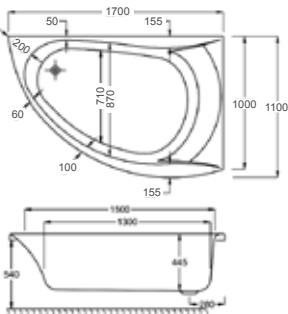

carronite™

407 LITRES

1500 x 1500mm H570mm D495mm		RRP
Bathtub	Q4-02231	£2031
Corner Panel	Q4-02265	£477

1700