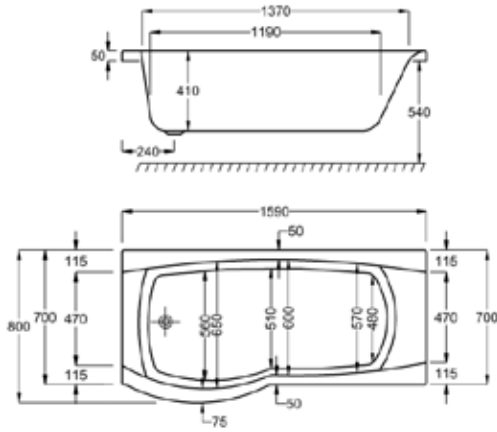

It comes in right-handed and left-handed models to accommodate different bathroom layouts.

1600

carron5

210LITRES

1600 x 700-800mm LH H540mm D410mm		RRP
Bathtub	Q4-02071	£868
Front Panel	Q4-02295	£238
End Panel	Q4-02312	£146
Shower Screen	Q4-02343	£391