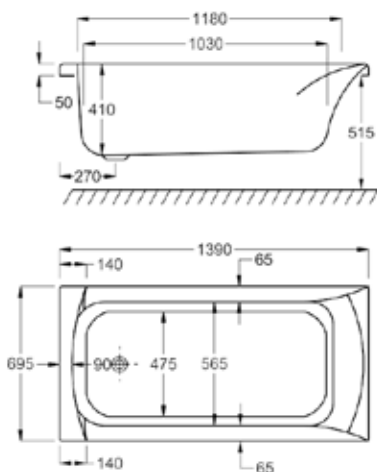

carron⁵

142 LITRES

1400 x 700mm H515mm D410mm		RRP
Bathtub	Q4-02047	£534
Front Panel	Q4-02280	£171
End Panel	Q4-02285	£125

carronite™

142 LITRES

1400 x 700mm H515mm D410mm		RRP
Bathtub	Q4-02048	£874
Front Panel	Q4-02266	£241
End Panel	Q4-02271	£164

1500