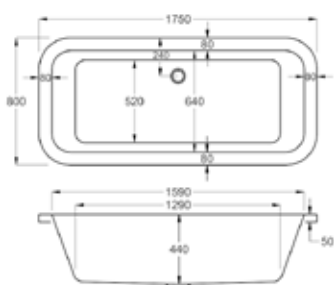

1750

carron⁵ HALCYON SQUARE INSET

286 LITRES

1750 x 800mm H550mm D440mm	RRP
Bathtub	Q4-02487 £790

carronite™

286 LITRES

1750 x 800mm H550mm D440mm	RRP
Bathtub	Q4-02488 £1321

1750