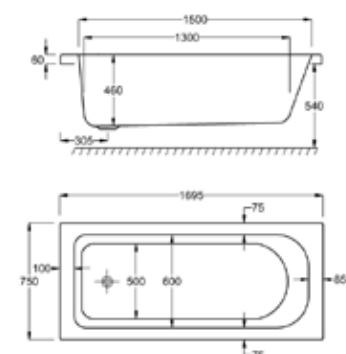

1700

carron⁵

210 LITRES

1700 x 750mm H540mm D460mm		RRP
Bathtub	Q4-02045	£736
Front Panel	Q4-02318	£175
End Panel	Q4-02289	£125

carronite™

210 LITRES

1700 x 750mm H540mm D460mm		RRP
Bathtub	Q4-02046	£980
Front Panel	Q4-02319	£236
End Panel	Q4-02275	£164