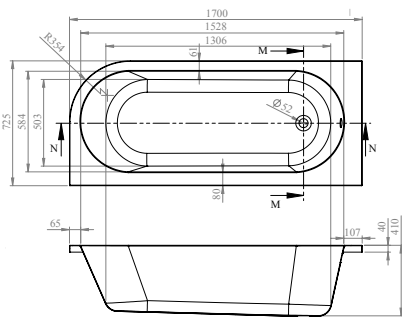

FROM £449

Structure features a statement curved corner, adding style and increasing the floor space in your bathroom.

Pair with black taps and accessories for a striking contrast.

1700

195 LITRES

1700 x 725mm LH H500mm D410mm		RRP
Bathub	Q4-07087	£449
Front Panel	Q4-07089	£235

1700

195 LITRES

1700 x 725mm RH H500mm D410mm		RRP
Bathub	Q4-07088	£449
Front Panel	Q4-07089	£235