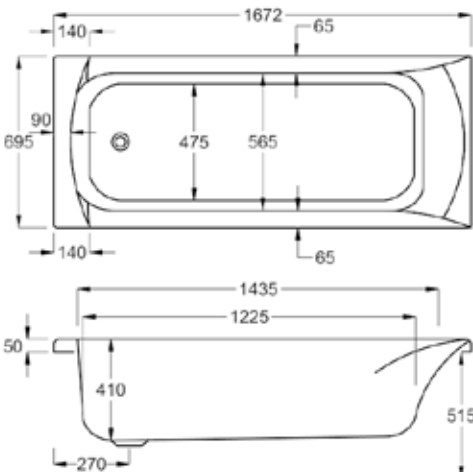

carron⁵

170 LITRES

1675 x 700mm H515mm D410mm		RRP
Bathtub	Q4-02063	£534
Front Panel	Q4-02283	£156
End Panel	Q4-02285	£125

carronite™

170 LITRES

1675 x 700mm H515mm D410mm		RRP
Bathtub	Q4-02064	£859
Front Panel	Q4-02269	£241
End Panel	Q4-02271	£164

1700