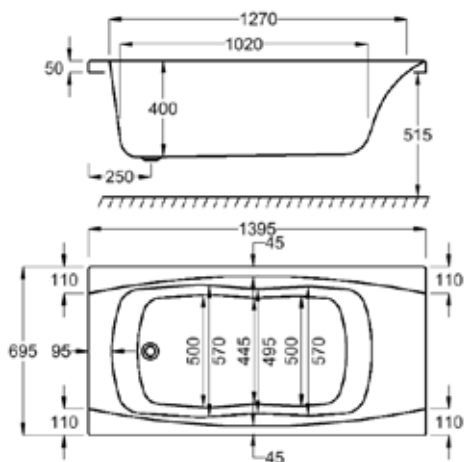

Our Imperial bath comes in a range of sizes and finishes, including the option to add a Whirlpool system to a number of models.

1400

carron⁵

135 LITRES

1400 x 700mm H515mm D400mm		RRP
Bathtub	Q4-02455	£440
Front Panel	Q4-02280	£171
End Panel	Q4-02285	£125