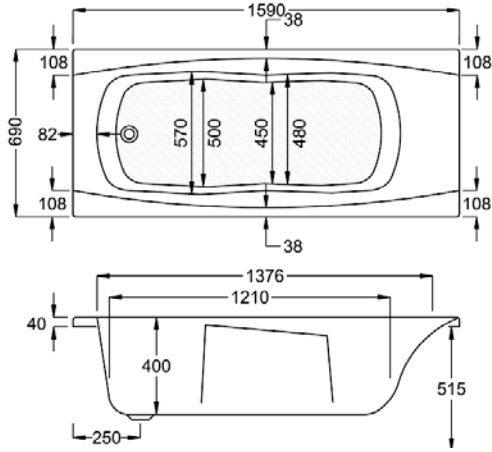

1600

carron5

162 LITRES

1600 x 700mm H515mm D400mm		RRP
Bathtub	Q4-02110	£455
Front Panel	Q4-02316	£156
End Panel	Q4-02285	£125

carronite™

162 LITRES

1600 x 700mm H515mm D400mm		RRP
Bathtub	Q4-02111	£746
Front Panel	Q4-02317	£226
End Panel	Q4-02271	£164

1675