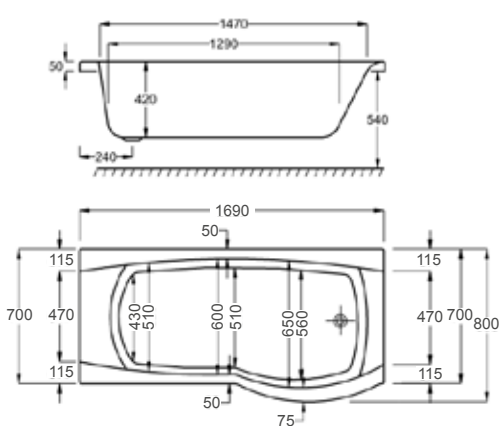

carron5

230LITRES

1700 x 700-800mm RH H540mm D420mm		RRP
Bathtub	Q4-02077	£868
Front Panel	Q4-02297	£223
End Panel	Q4-02312	£146
Shower Screen	Q4-02343	£391

carronite™

230LITRES

1700 x 700-800mm RH H540mm D420mm		RRP
Bathtub	Q4-02078	£1352
Front Panel	Q4-02298	£466
End Panel	Q4-02313	£199
Shower Screen	Q4-02343	£391