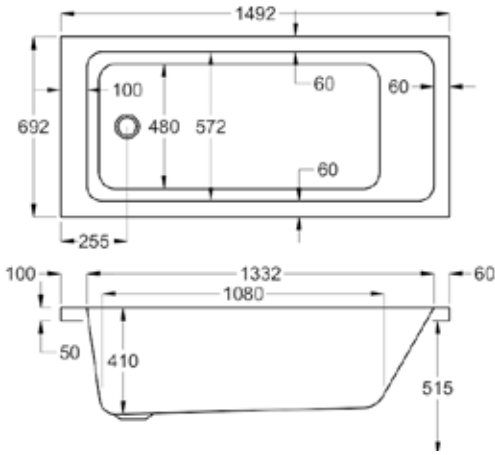

carron5 © **carronite**[™]

All **carron5** baths are covered by a 20-year warranty

All © **carronite** baths are covered by a 30-year warranty

For further details **see page 250.**

1500

carron5

198 LITRES

1500 x 700mm H515mm D410mm		RRP
Bathtub	Q4-02141	£448
Front Panel	Q4-02315	£156
End Panel	Q4-02285	£125