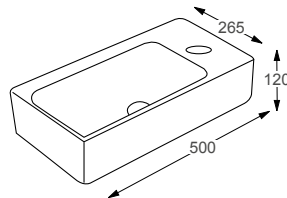

Linea™

EVOLVE		RRP
Q4-30100	500 x 265 Basin	£174
Q4-23201	Professional Basin Waste	£38

Technical Information

- 500 x 265
- One right-hand tap hole
- Professional basin waste, suitable for basins with and without an overflow – also able to adapt it to be freeflow

We recommend:

The Maison Banos Artist tap range, see from page 366.