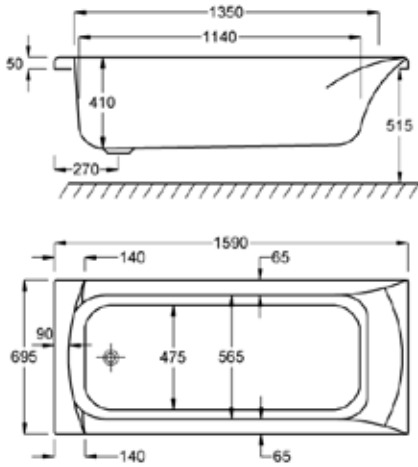

1600

carron⁵

162 LITRES

1600 x 700mm H515mm D410mm		RRP
Bathtub	Q4-02055	£534
Front Panel	Q4-02316	£156
End Panel	Q4-02285	£125

carronite™

162 LITRES

1600 x 700mm H515mm D410mm		RRP
Bathtub	Q4-02056	£874
Front Panel	Q4-02317	£226
End Panel	Q4-02271	£164

1650