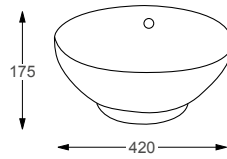

SIT ON BASINS

Linea™

PARMA		RRP
Q4-19307	420 Sit On Basin	£271
Q4-23201	Professional Basin Waste	£38

Technical Information

- 420 x 420 x 175
- No tap hole
- Professional basin waste, suitable for basins with and without an overflow – also able to adapt it to be freeflow