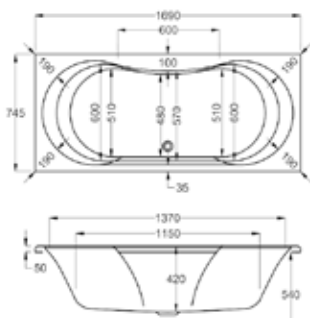

1700

carron⁵

205 LITRES

1700 x 750mm H540mm D420mm		RRP
Bathtub	Q4-02090	£674
Front Panel	Q4-02318	£175
End Panel	Q4-02289	£125

carronite™

205 LITRES

1700 x 750mm H540mm D420mm		RRP
Bathtub	Q4-02091	£937
Front Panel	Q4-02319	£236
End Panel	Q4-02275	£164