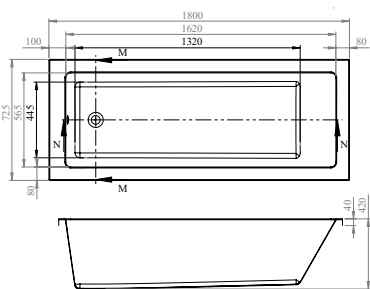

210 LITRES

1700 x 750mm H500mm D420mm	RRP
Bathtub	Q4-07064
	£349

1800