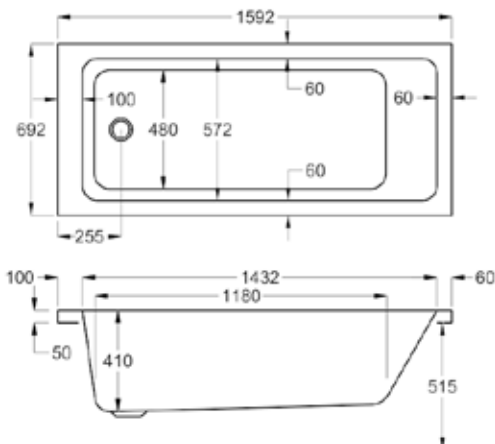

carron5

213 LITRES

1600 x 700mm H515mm D410mm		RRP
Bathtub	Q4-02143	£448
Front Panel	Q4-02316	£156
End Panel	Q4-02285	£125

carronite™

213 LITRES

1600 x 700mm H515mm D410mm		RRP
Bathtub	Q4-02144	£757
Front Panel	Q4-02317	£226
End Panel	Q4-02271	£164

1600