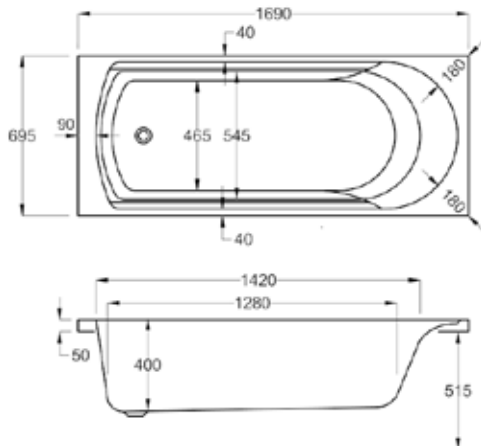

carron5

172 LITRES

1700 x 700mm H515mm D400mm		RRP
Bathtub	Q4-02013	£421
Front Panel	Q4-02320	£156
End Panel	Q4-02285	£125

carronite™

172 LITRES

1700 x 700mm H515mm D400mm		RRP
Bathtub	Q4-02014	£722
Front Panel	Q4-02321	£226
End Panel	Q4-02271	£164

1700