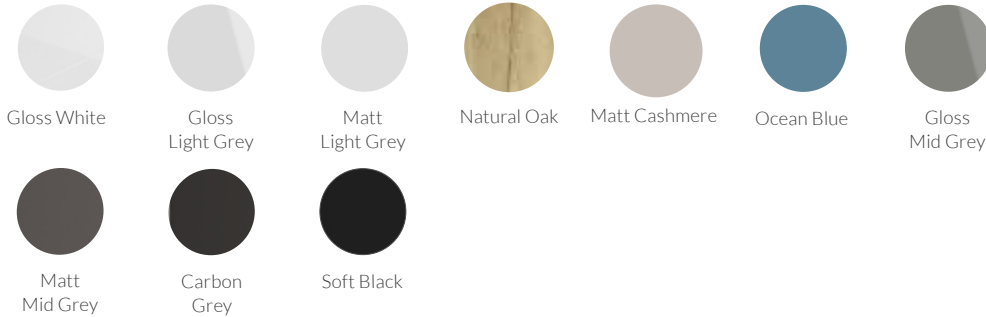

Havana Oak

COLOUR GUIDE

ZANETTI® FITTED FURNITURE

Page 146

SELECT

CLASSIC *Available in plain & shaker door options

Page 164

ORIGIN NEW