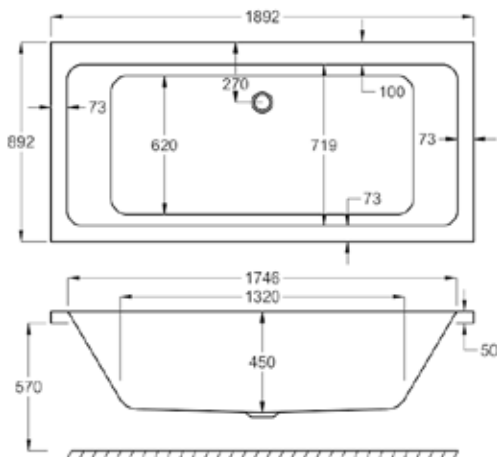

carron⁵

350 LITRES

1900 x 900mm H570mm D450mm		RRP
Bathtub	Q4-02163	£1015
Front Panel	Q4-02284	£201
End Panel	Q4-02294	£153

carronite™

350 LITRES

1900 x 900mm H570mm D450mm		RRP
Bathtub	Q4-02164	£1472
Front Panel	Q4-02270	£261
End Panel	Q4-02279	£180