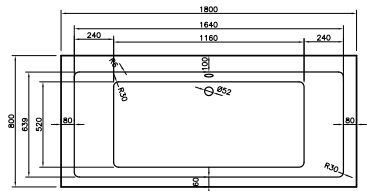

225 LITRES

1700 x 800mm H500mm D420mm	RRP
Bath tub	Q4-07069
	£399

1800

235 LITRES

1800 x 800mm H500mm D420mm	RRP
Bath tub	Q4-07070
	£409