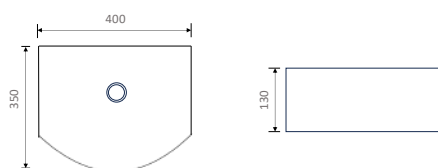

ZANETTI®

SCRIBE	RRP
Q4-06466 Countertop Basin	£188
Q4-23201 Professional Basin Waste	£38

Technical Information

- D shaped design
- 400 x 350 x 130
- No tap hole
- Challenge the norm with this uniquely shaped sit on basin; the fluted pattern also creates a statement