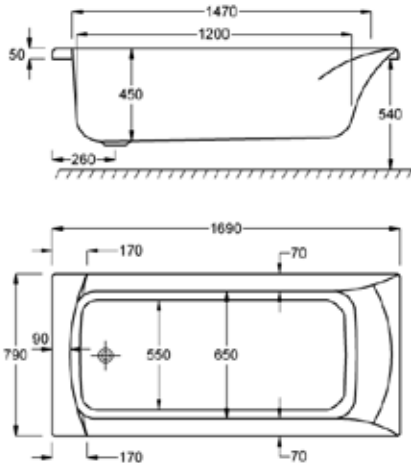

carron5

220 LITRES

1700 x 800mm H540mm D450mm		RRP
Bathtub	Q4-02193	£793
Front Panel	Q4-02318	£175
End Panel	Q4-02291	£125

carronite™

220 LITRES

1700 x 800mm H540mm D450mm		RRP
Bathtub	Q4-02194	£1240
Front Panel	Q4-02319	£236
End Panel	Q4-02277	£164

1800