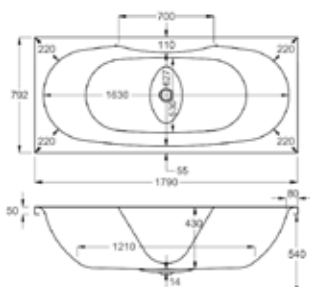

1800

carron⁵

233 LITRES

1800 x 800mm H540mm D430mm		RRP
Bathtub	Q4-02092	£843
Front Panel	Q4-02322	£186
End Panel	Q4-02291	£125

carronite™

233 LITRES

1800 x 800mm H540mm D430mm		RRP
Bathtub	Q4-02093	£1227
Front Panel	Q4-02323	£246
End Panel	Q4-02277	£164