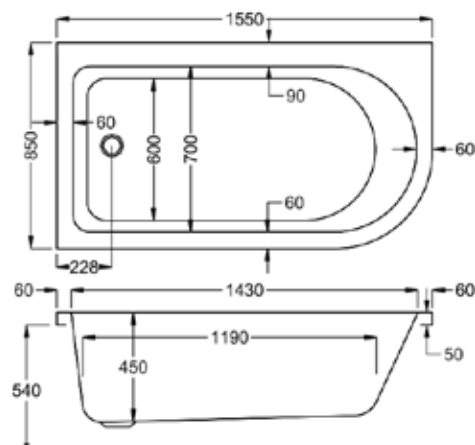

carron⁵

262 LITRES

1550 x 850mm RH H540mm D450mm		RRP
Bathtub	Q4-02400	£917
Curved Panel	Q4-02404	£343
Shower Screen	Q4-04001	£207

carronite™

262 LITRES

1550 x 850mm RH H540mm D450mm		RRP
Bathtub	Q4-02401	£1426
Curved Panel	Q4-02405	£481
Shower Screen	Q4-04001	£207