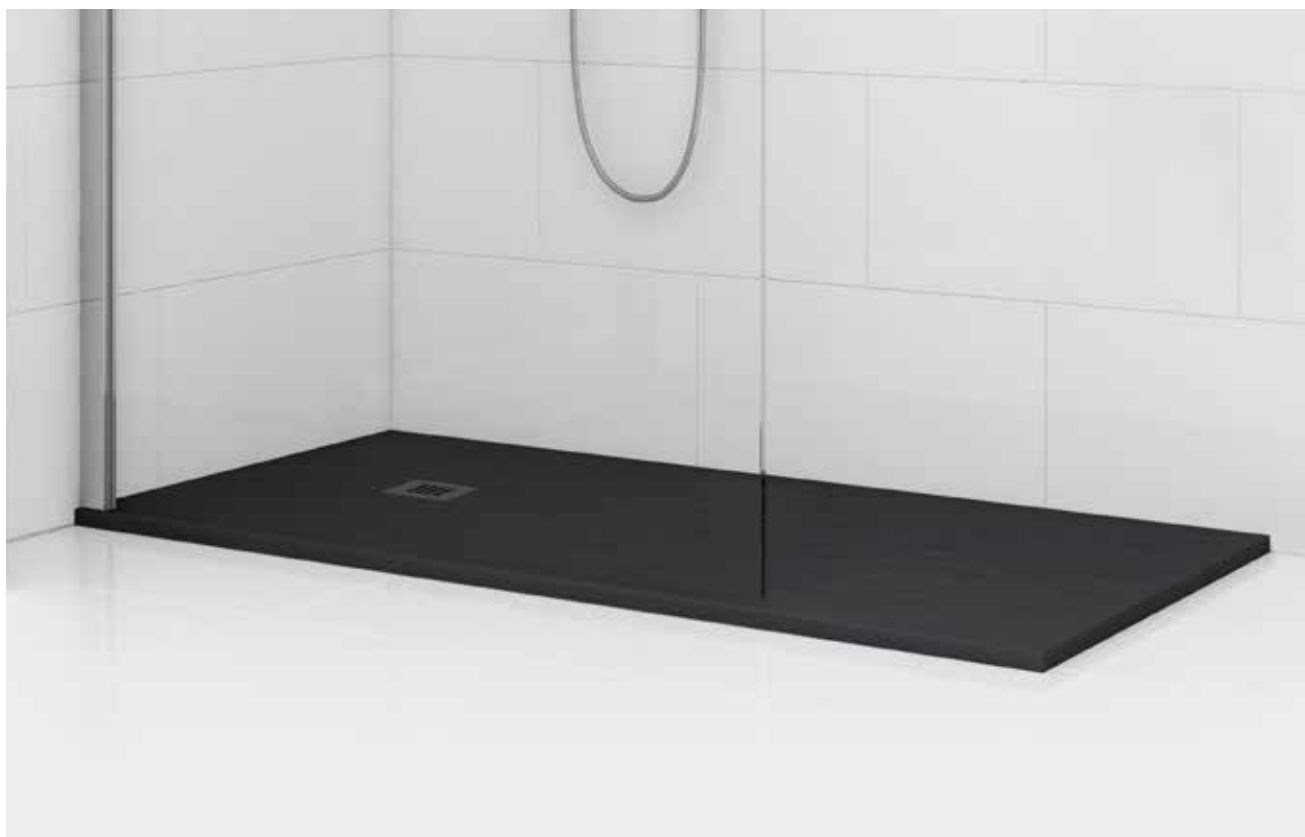

MINERAL TRAYS

ENCLOSURES

Key features:

- Made in the UK
- Slate effect
- 10-year guarantee
- Supplied with colour coordinated waste cover
- Waste and trap sold separately