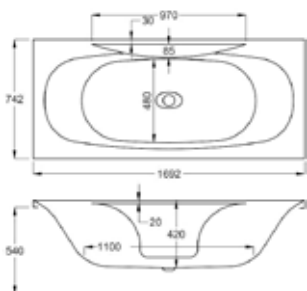

carron EQUITY & MISTRAL - DOUBLE ENDED

Featuring two comfortably rounded back rests, both Equity and Mistral are easily integrated into any bathroom.

Whichever model you choose, you're guaranteed elegance and luxury.

1700

carron⁵ EQUITY - DOUBLE ENDED

204 LITRES

1700 x 750mm H540mm D420mm		RRP
Bathtub	Q4-02359	£842
Front Panel	Q4-02318	£175
End Panel	Q4-02289	£125

carronite™

204 LITRES

1700 x 750mm H540mm D420mm		RRP
Bathtub	Q4-02360	£1215
Front Panel	Q4-02319	£236
End Panel	Q4-02275	£164