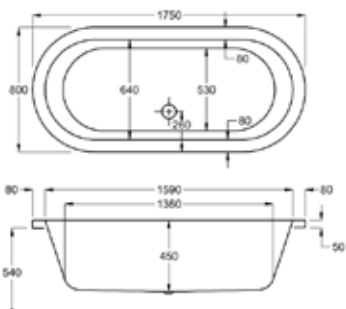

1750

carron⁵ HALCYON SQUARE INSET

286 LITRES

1750 x 800mm H550mm D440mm	RRP
Bathtub	Q4-02487 £790

carronite™

286 LITRES

1750 x 800mm H550mm D440mm	RRP
Bathtub	Q4-02488 £1321

1750