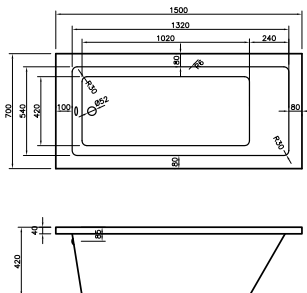

170 LITRES

1500 x 700mm H500mm D420mm		RRP
Bathtub	Q4-07060	£299