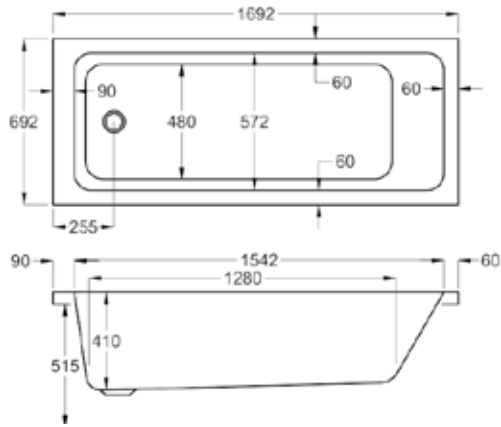

1700

carron⁵

228 LITRES

1700 x 700mm H515mm D410mm		RRP
Bathtub	Q4-02151	£448
Front Panel	Q4-02320	£156
End Panel	Q4-02285	£125

carronite™

228 LITRES

1700 x 700mm H515mm D410mm		RRP
Bathtub	Q4-02152	£757
Front Panel	Q4-02321	£226
End Panel	Q4-02271	£164

1700