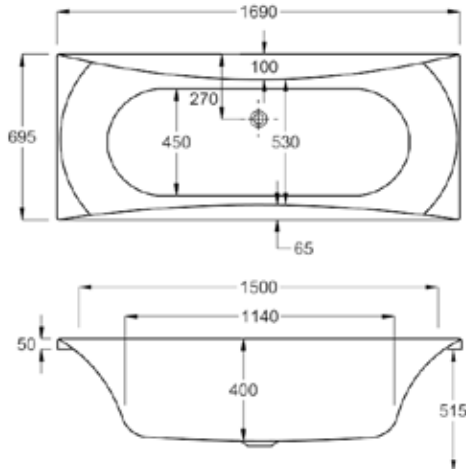

1700

carron5

160 LITRES

1700 x 700mm H515mm D400mm		RRP
Bathtub	Q4-02005	£532
Front Panel	Q4-02320	£156
End Panel	Q4-02285	£125

carronite™

160 LITRES

1700 x 700mm H515mm D400mm		RRP
Bathtub	Q4-02006	£793
Front Panel	Q4-02321	£226
End Panel	Q4-02271	£164

1700