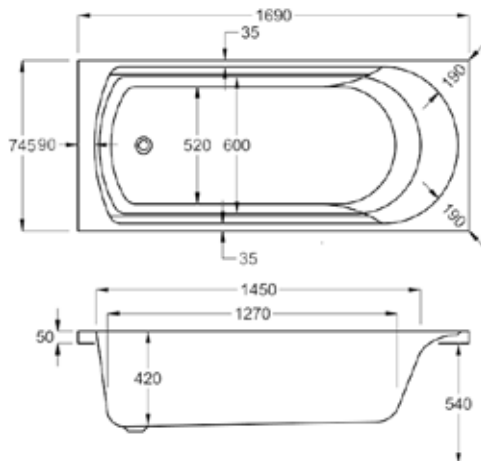

carron5

195 LITRES

1700 x 750mm H540mm D420mm		RRP
Bathtub	Q4-02015	£540
Front Panel	Q4-02318	£175
End Panel	Q4-02289	£125

carronite™

195 LITRES

1700 x 750mm H540mm D420mm		RRP
Bathtub	Q4-02016	£833
Front Panel	Q4-02319	£236
End Panel	Q4-02275	£164