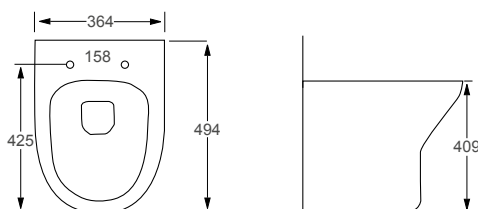

Technical Information

- Soft-close seat
- Quick-release seat

RIMLESS

ICON		RRP
Q4-06406	Back To Wall Pan	£219
Q4-06410	Slim Soft Close Seat	£90
Q4-06407	Soft Close Seat	£79

Technical Information

- Soft-close seat
- Quick-release seat