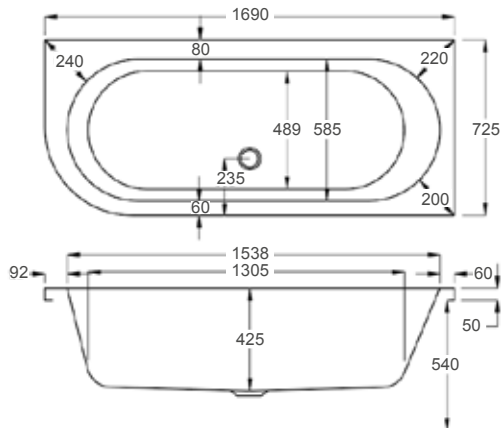

1700

carron⁵

205 LITRES

1700 x 725mm LH H540mm D425mm		RRP
Bathtub	Q4-02213	£695
Curved Panel	Q4-02336	£312

carronite™

205 LITRES

1700 x 725mm LH H540mm D425mm		RRP
Bathtub	Q4-02214	£1133
Curved Panel	Q4-02337	£440

1700