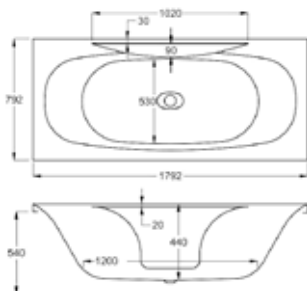

1800

carron⁵ EQUITY - DOUBLE ENDED

225 LITRES

1800 x 800mm H540mm D440mm		RRP
Bathtub	Q4-02361	£1041
Front Panel	Q4-02322	£186
End Panel	Q4-02291	£125

carronite™

225 LITRES

1800 x 800mm H540mm D440mm		RRP
Bathtub	Q4-02362	£1510
Front Panel	Q4-02323	£246
End Panel	Q4-02277	£164