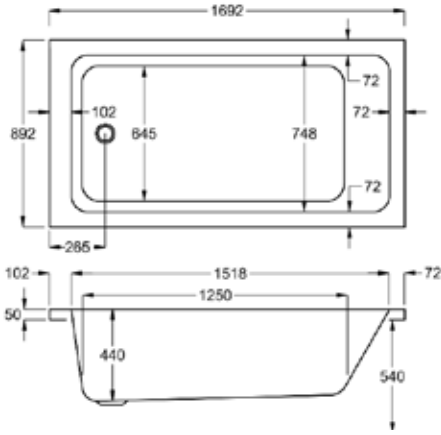

1700

carron⁵

318 LITRES

1700 x 900mm H540mm D440mm		RRP
Bathtub	Q4-02181	£804
Front Panel	Q4-02318	£175
End Panel	Q4-02293	£138

carronite™

318 LITRES

1700 x 900mm H540mm D440mm		RRP
Bathtub	Q4-02182	£1124
Front Panel	Q4-02319	£236
End Panel	Q4-02278	£195

1800