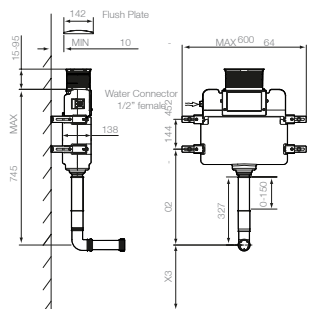

CONCEALED CISTERN		RRP
Q4-16269	Concealed Cistern	£241