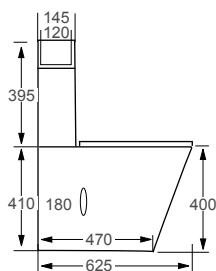

2 IN 1 TOILET COMBO	RRP
Q4-06418 2 In 1 Basin/Toilet Combo	£549

Technical Information

- Tap not included
- Ideal for small spaces
- Soft-close seat
- Hot and cold feed