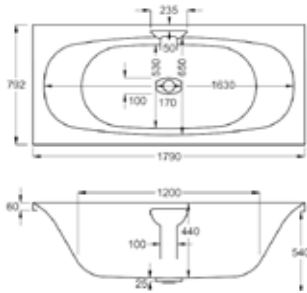

1800

carron⁵ ECHELON - DOUBLE ENDED

230 LITRES

1800 x 800mm H540mm D440mm		RRP
Bathtub	Q4-02081	£1396
Front Panel	Q4-02322	£186
End Panel	Q4-02291	£125
Manual Valve Single Lever	Q4-43054	£194

Bath comes with filler and waste

carronite™

230 LITRES

1800 x 800mm H540mm D440mm		RRP
Bathtub	Q4-02082	£1809
Front Panel	Q4-02323	£246
End Panel	Q4-02277	£164
Manual Valve Single Lever	Q4-43054	£194

Bath comes with filler and waste