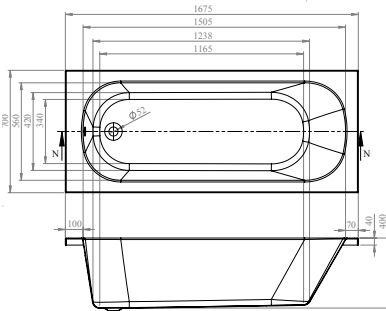

170 LITRES

1600 x 700mm H500mm D400mm	RRP
Bathub	Q4-07072 £285

1675