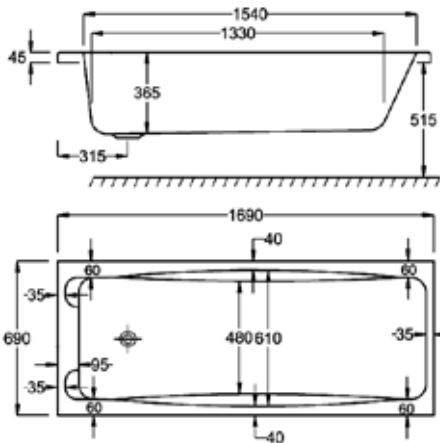

carron SWALLOW TWIN GRIP - SINGLE ENDED

Featuring gentle curves, twin grip handles and an anti-slip base, the Swallow bath will stand the test of time.

Choose from 5mm acrylic or Carronite, which keeps your bath water warmer for longer.

Key features:

- Made in the UK
- Available in Carron 8
- Premium strength
- Textured base
- Twin grip

1700