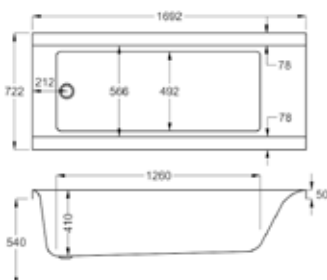

1700

carron⁵ URBAN - SINGLE ENDED

224 LITRES

1700 x 725mm H540mm D410mm		RRP
Bathtub	Q4-02363	£541
Front Panel	Q4-02318	£175
End Panel	Q4-02287	£125

carronite™

224 LITRES

1700 x 725mm H540mm D410mm		RRP
Bathtub	Q4-02364	£807
Front Panel	Q4-02319	£236
End Panel	Q4-02307	£164