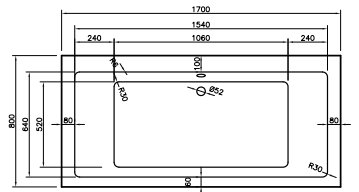

215 LITRES

1700 x 750mm H500mm D420mm	RRP
Bath tub	Q4-07068
	£349

1700