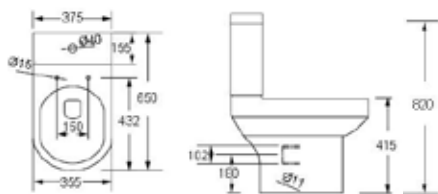

VERONA		RRP
Q4-06461	Open Back Close Coupled Pan	£179
Q4-06458	Soft Close Seat	£75
Q4-06460	Slim Soft Close Seat	£75
Q4-06462	Top Flush Cistern	£89

Technical Information

- Soft-close seat