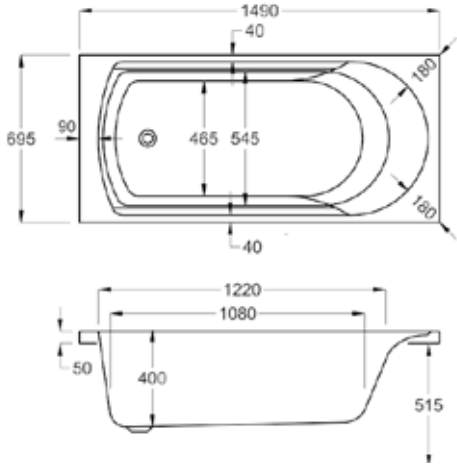

carron5 ©carronite™

All **carron5** baths are covered by a 20-year warranty

All ©**carronite** baths are covered by a 30-year warranty

For further details **see page 250.**

1500

carron5

150 LITRES

1500 x 700mm H515mm D400mm		RRP
Bathtub	Q4-02443	£421
Front Panel	Q4-02315	£156
End Panel	Q4-02285	£125