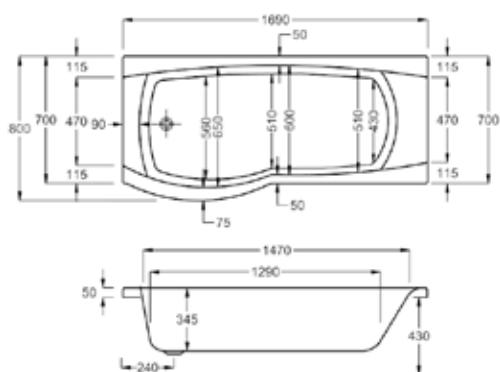

carron⁵

190 LITRES

1700 x 700-800mm LH H430mm D345mm		RRP
Bathub	Q4-02025	£895
Front Panel	Q4-02250	£238
End Panel	Q4-02258	£140
Shower Screen	Q4-02343	£391

carronite™

190 LITRES

1700 x 700-800mm LH H430mm D345mm		RRP
Bathub	Q4-02026	£1390
Front Panel	Q4-02251	£466
End Panel	Q4-02259	£179
Shower Screen	Q4-02343	£391

1700