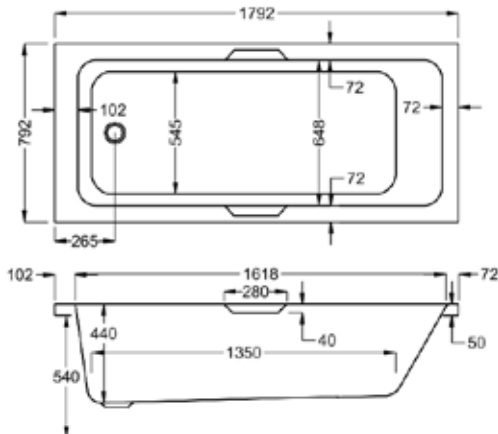

carron⁵

285 LITRES

1800 x 800mm H540mm D440mm		RRP
Bathtub	Q4-02396	£706
Front Panel	Q4-02322	£186
End Panel	Q4-02291	£125

carronite™

285 LITRES

1800 x 800mm H540mm D440mm		RRP
Bathtub	Q4-02397	£990
Front Panel	Q4-02323	£246
End Panel	Q4-02277	£164

1700