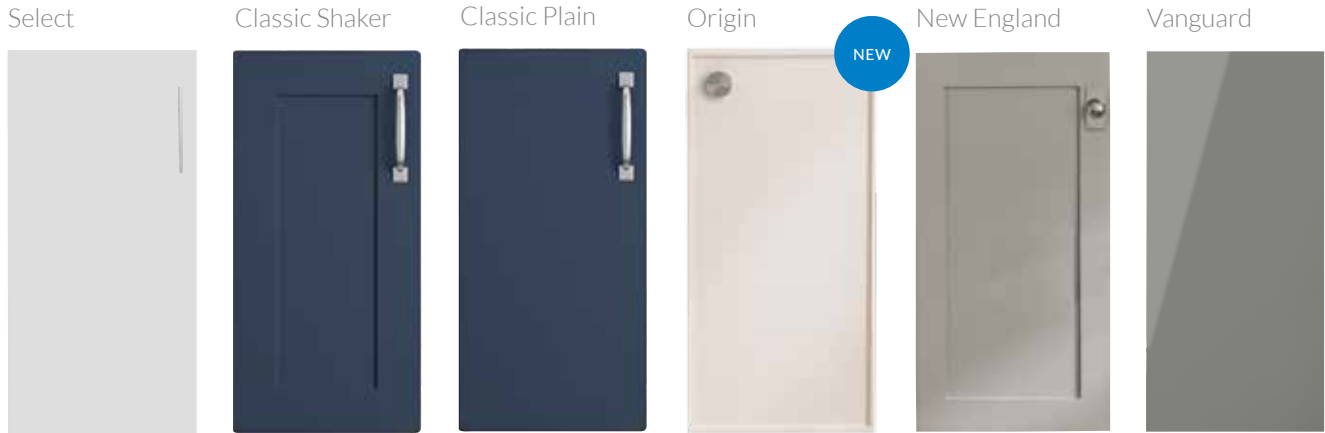

ZANETI® HOW TO ORDER

Door Styles

Door Finishes

	High Gloss Acrylic Faced		Matt	Wood Grain Texture	Matt		High Gloss	Matt		
	Gloss White	Gloss Light Grey	Matt Light Grey	Natural Oak	Matt Cashmere	Ocean Blue	Gloss Mid Grey	Matt Mid Grey	Carbon Grey	Soft Black
Select & Compact										
Vanguard										
	Super Matt									
	Satin White	Natural Beige	Dove Grey	Tower Grey	Tuscan Red	Boston Green	Henley Blue	Black		
Classic & Compact										
	Fossil Grey	Satin Sage	Liberty Blue							
New England & Compact										
	Satin White	Cashmere	Boston Green	Henley Blue						
Origin & Compact