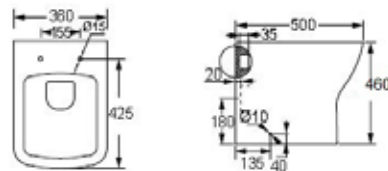

OUTLINE		RRP
Q4-06469	Tall Back To Wall Pan	£220
Q4-06401	Soft Close Seat	£79
Q4-06419	Slim Soft Close Seat	£86
Q4-19133	6/3ltr Concealed Cistern	£104

Technical Information

- Soft-close seat