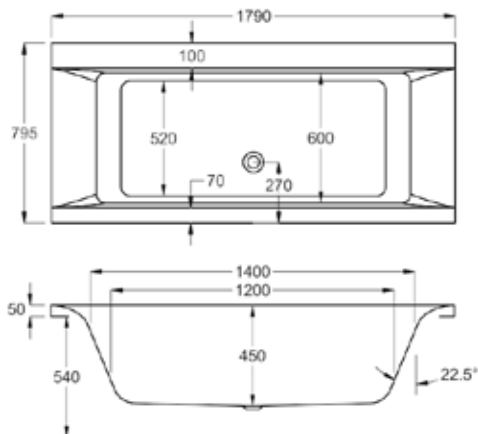

carron5

230LITRES

1800 x 800mm H540mm D450mm		RRP
Bathtub	Q4-02096	£962
Front Panel	Q4-02322	£186
End Panel	Q4-02291	£125

carronite™

230LITRES

1800 x 800mm H540mm D450mm		RRP
Bathtub	Q4-02097	£1522
Front Panel	Q4-02323	£246
End Panel	Q4-02277	£164

1800