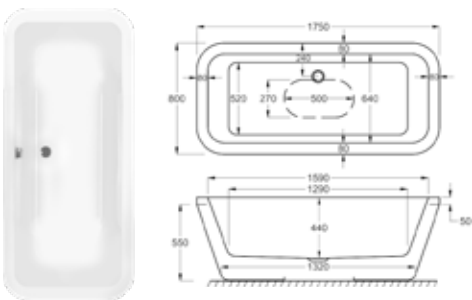

Comes with waste

1750

carronite™ HALCYON SQUARE FREESTANDING 286 LITRES

1750 x 800mm H560mm D450mm		RRP
Bathtub	Q4-02105	£2161

Comes with waste

carron CELSIUS

1900

carronite™ CELSIUS FREESTANDING 330 LITRES