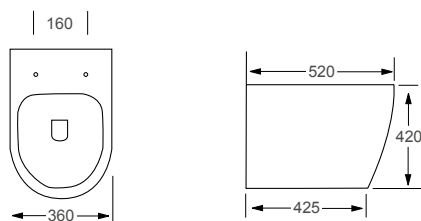

Technical Information

- Soft-close seat
- Quick-release seat

RIMLESS

ICON		RRP
Q4-06406	Back To Wall Pan	£219
Q4-06410	Slim Soft Close Seat	£90
Q4-06407	Soft Close Seat	£79

Technical Information

- Soft-close seat
- Quick-release seat