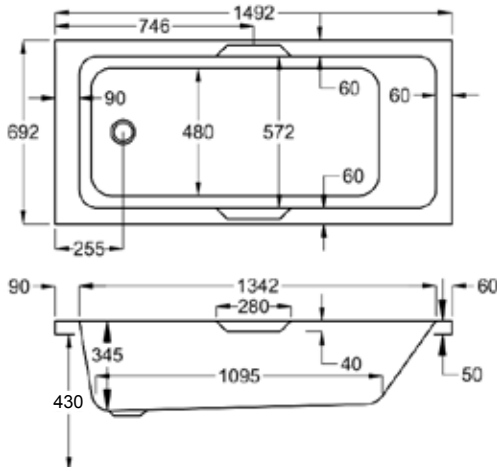

carron5 ©carronite™

All **carron5** baths are covered by a 20-year warranty

All ©**carronite** baths are covered by a 30-year warranty

For further details **see page 250.**

1500

carron

152 LITRES

1500 x 700mm H430mm D345mm		RRP
Bathtub	Q4-02447	£514
Front Panel	Q4-02252	£171
End Panel	Q4-02258	£140
CARRONITE L Shape Panel	Q4-02499	£457