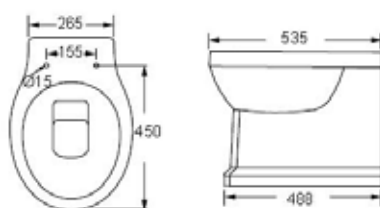

WINDSOR		RRP
Q4-06436	Back To Wall Pan	£215
Q4-19133	6/3ltr Concealed Cistern	£104
Q4-06448	Soft Close Seat	£109

Technical Information

- Manufactured from high-quality china
- Traditional design