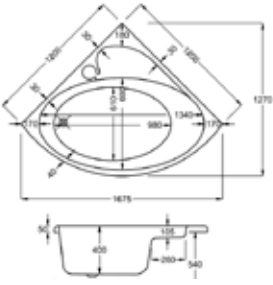

1200

carron⁵ ORIOLE CORNER BATH

190 LITRES

1200 x 1200mm H540mm D400mm		RRP
Bathtub	Q4-02242	£1057
Corner Panel	Q4-02260	£261

carronite™

190 LITRES

1200 x 1200mm H540mm D400mm		RRP
Bathtub	Q4-02243	£1281
Corner Panel	Q4-02261	£477

1500

carron⁵ CENTENNIAL CORNER BATH

407 LITRES

1500 x 1500mm H570mm D495mm		RRP
Bathtub	Q4-02230	£1453
Corner Panel	Q4-02264	£261

carronite™

407 LITRES

1500 x 1500mm H570mm D495mm		RRP
Bathtub	Q4-02231	£2031
Corner Panel	Q4-02265	£477

1700

carron⁵ OMEGA CORNER BATH

255 LITRES

1700 x 1000mm LH H540mm D445mm		RRP
Bathtub	Q4-02238	£1288
Corner Panel	Q4-02306	£261

carronite™

255 LITRES

1700 x 1000mm LH H540mm D445mm		RRP
Bathtub	Q4-02239	£2013
Corner Panel	Q4-02308	£477

1700

carron⁵ OMEGA CORNER BATH

255 LITRES

1700 x 1000mm RH H540mm D445mm		RRP
Bathtub	Q4-02240	£1288
Corner Panel	Q4-02306	£261

carronite™

255 LITRES

1700 x 1000mm RH H540mm D445mm		RRP
Bathtub	Q4-02241	£2013
Corner Panel	Q4-02308	£477