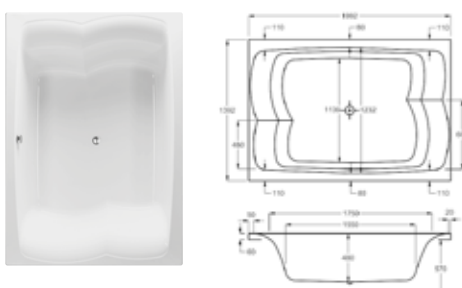

carronite™ CELSIUS DUO 560 LITRES

2000 x 1400mm H570mm D480mm		RRP
Bathtub	Q4-02411	£3992