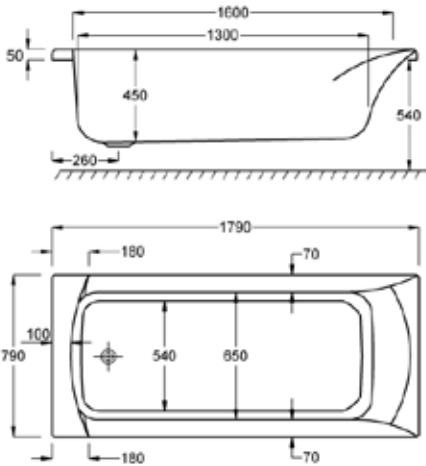

carron5

240 LITRES

1800 x 800mm H540mm D450mm		RRP
Bathtub	Q4-02197	£932
Front Panel	Q4-02322	£186
End Panel	Q4-02291	£125

carronite™

240 LITRES

1800 x 800mm H540mm D450mm		RRP
Bathtub	Q4-02198	£1541
Front Panel	Q4-02323	£246
End Panel	Q4-02277	£164

1900