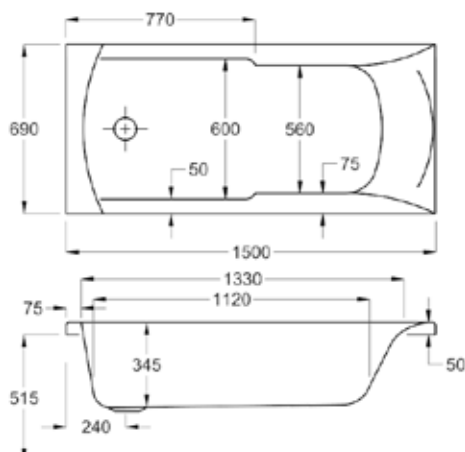

carron ECO MATRIX - SINGLE ENDED

Matrix is perfect for relaxing with its sloping back rest and curved design, which also makes this bath a beautiful addition to your space.

All Carron baths are made in Britain, easy to install, and simple to clean.

Key features:

- Made in the UK
- Premium strength
- Textured base
- Grips available

1500

carron⁵

131 LITRES

1500 x 700mm H515mm D345mm		RRP
Bathtub	Q4-02122	£448
Front Panel	Q4-02315	£156
End Panel	Q4-02285	£125
CARRONITE L Shape Panel	Q4-02502	£457

carronite™

131 LITRES

1500 x 700mm H515mm D345mm		RRP
Bathtub	Q4-02123	£755
Front Panel	Q4-02314	£241
End Panel	Q4-02271	£164
CARRONITE L Shape Panel	Q4-02502	£457