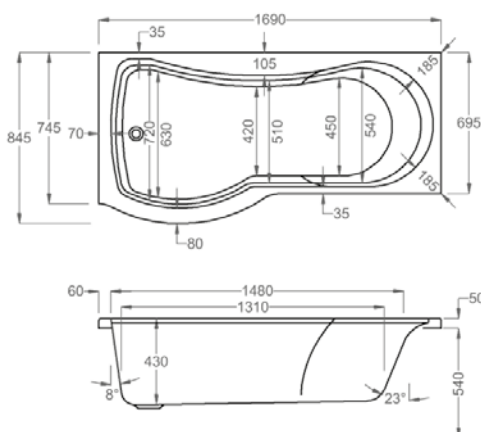

carron ARC CURVED SHOWER BATH

Featuring contoured lines and a wide curved end, the Arc is both luxurious and comfortable.

You'll have plenty of space for showering in this asymmetrical bath.

1700

carron⁵

250 LITRES