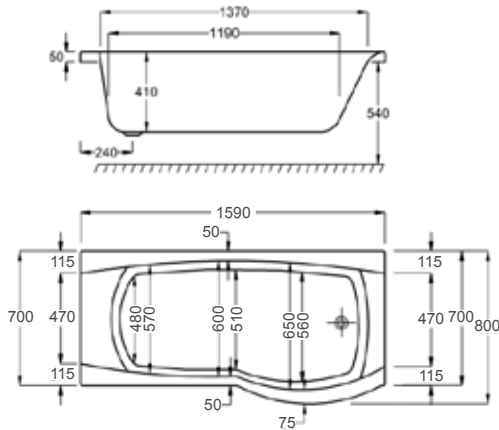

carron5

210LITRES

1600 x 700-800mm RH H540mm D410mm		RRP
Bathtub	Q4-02073	£868
Front Panel	Q4-02295	£238
End Panel	Q4-02312	£146
Shower Screen	Q4-02343	£391

carronite™

210LITRES

1600 x 700-800mm RH H540mm D410mm		RRP
Bathtub	Q4-02074	£1352
Front Panel	Q4-02296	£466
End Panel	Q4-02313	£199
Shower Screen	Q4-02343	£391

1700