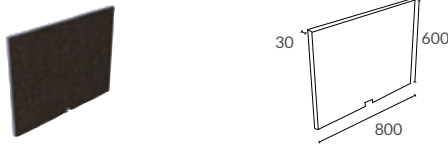

END PANEL		RRP
End Panel 800mm	Q4-23120	£100