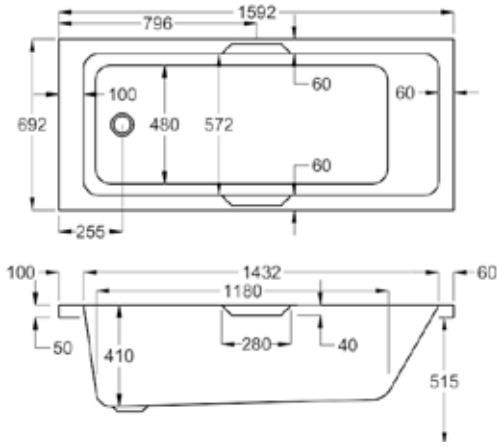

1600

carron⁵

213LITRES

1600 x 700mm H515mm D410mm		RRP
Bathtub	Q4-02167	£514
Front Panel	Q4-02316	£156
End Panel	Q4-02285	£125

carronite™

213LITRES

1600 x 700mm H515mm D410mm		RRP
Bathtub	Q4-02168	£808
Front Panel	Q4-02317	£226
End Panel	Q4-02271	£164

1650