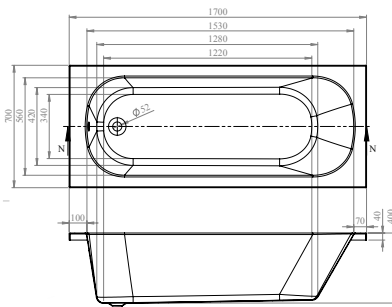

175 LITRES

1675 x 700mm H500mm D400mm	RRP
Bathub	Q4-07073 £285

1700