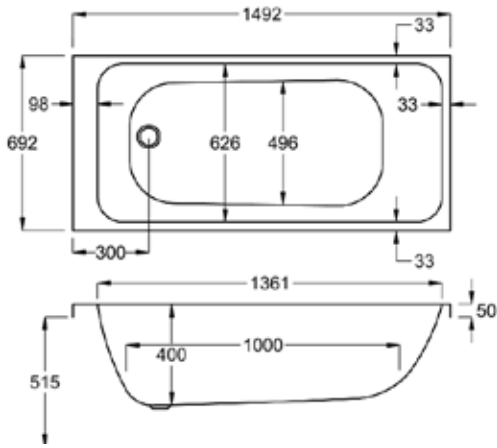

1500

carron5

190 LITRES

1500 x 700mm H515mm D400mm		RRP
Bathtub	Q4-02418	£514
Front Panel	Q4-02315	£156
End Panel	Q4-02285	£125
CARRONITE L Shape Panel	Q4-02502	£457

carronite™

190 LITRES

1500 x 700mm H515mm D400mm		RRP
Bathtub	Q4-02419	£853
Front Panel	Q4-02314	£241
End Panel	Q4-02271	£164
CARRONITE L Shape Panel	Q4-02502	£457

1600