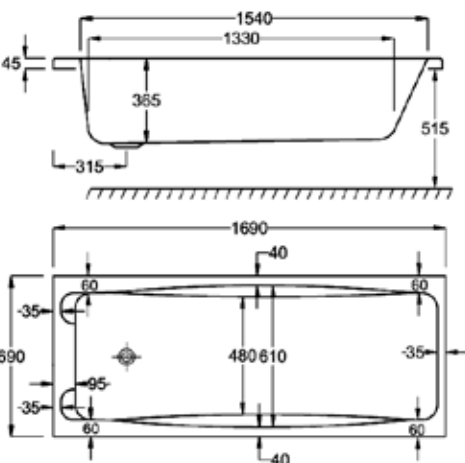

carron⁵

185 LITRES

1800 x 700mm H540mm D365mm		RRP
Bathtub	Q4-02224	£779
Front Panel	Q4-02322	£186
End Panel	Q4-02286	£125

carronite™

185 LITRES

1800 x 700mm H540mm D365mm		RRP
Bathtub	Q4-02225	£1061
Front Panel	Q4-02323	£246
End Panel	Q4-02272	£164

1700