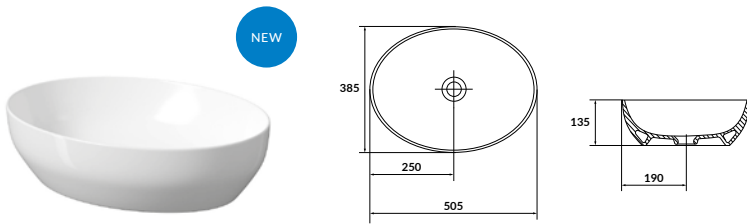

ZANETI®

ELLIPSA		RRP
Q4-29825	Countertop Basin	£199
Q4-23201	Professional Basin Waste	£38

Technical Information

- 385 x 505 x 135
- No tap hole