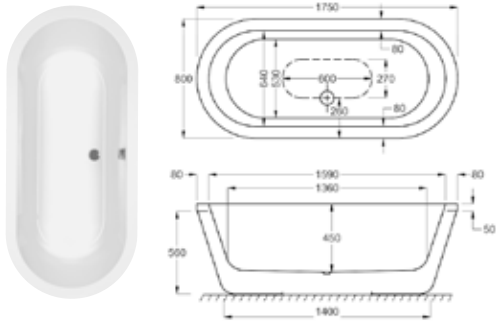

carron HALCYON OVAL & SQUARE FREESTANDING

1750

carronite™ HALCYON OVAL FREESTANDING 270 LITRES

1750 x 800mm H560mm D450mm		RRP
Bathtub	Q4-02102	£2161
Bathtub	Q4-02104	£2161
Bathtub	Q4-02103	£2161

Comes with waste

1750