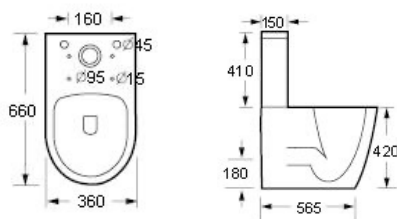

Technical Information

- Soft-close seat

OUTLINE	RRP
Q4-06404 Flush Fit WC Pan	£253
Q4-06403 Top Flush Cistern	£105
Q4-06401 Soft Close Seat	£79

Technical Information

- Soft-close seat
- Quick-release seat