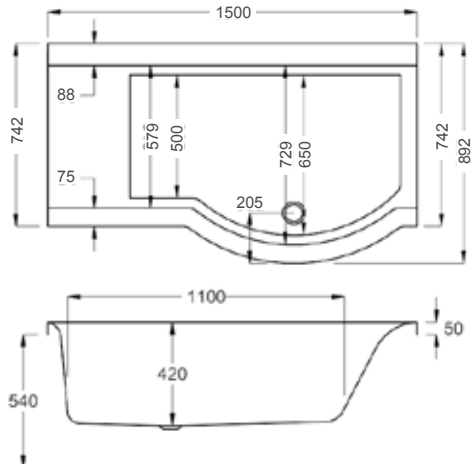

carron⁵

228 LITRES

1500 x 750-900mm RH H540mm D420mm		RRP
Bathtub	Q4-02367	£953
Front Panel	Q4-02373	£321
End Panel	Q4-02385	£161
Shower Screen	Q4-02380	£391

carronite™

228 LITRES

1500 x 750-900mm RH H540mm D420mm		RRP
Bathtub	Q4-02368	£1486
Front Panel	Q4-02374	£501
L Shape Panel	Q4-02505	£680
End Panel	Q4-02383	£214
Shower Screen	Q4-02380	£391

1700