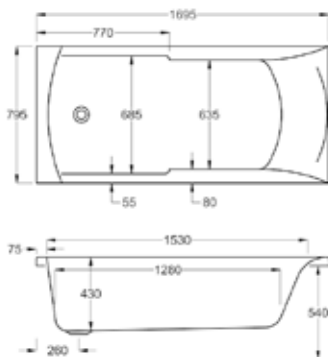

1700

carron⁵ APEX SINGLE ENDED

210 LITRES

1700 x 800mm H540mm D430mm		RRP
Bathtub	Q4-02011	£768
Front Panel	Q4-02318	£175
End Panel	Q4-02291	£125

carronite™

210 LITRES

1700 x 800mm H540mm D430mm		RRP
Bathtub	Q4-02012	£1196
Front Panel	Q4-02319	£236
End Panel	Q4-02277	£164