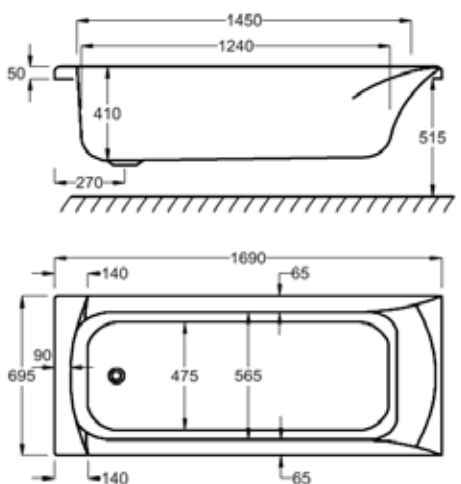

carron⁵

172 LITRES

1700 x 700mm H515mm D410mm		RRP
Bathtub	Q4-02067	£534
Front Panel	Q4-02320	£156
End Panel	Q4-02285	£125

carronite™

172 LITRES

1700 x 700mm H515mm D410mm		RRP
Bathtub	Q4-02068	£859
Front Panel	Q4-02321	£226
End Panel	Q4-02271	£164