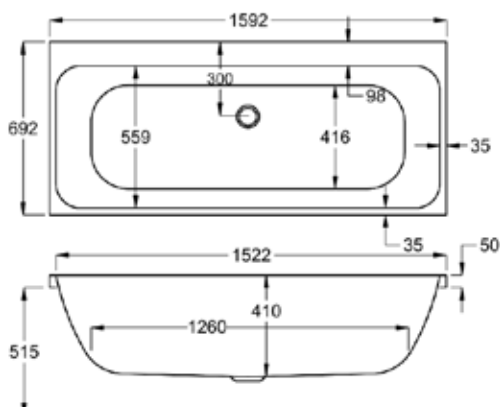

Central waste gives you the option of bathing at either end and centre tap options make for easier operation.

1600

carron⁵

188 LITRES

1600 x 700mm H515mm D410mm		RRP
Bathtub	Q4-02199	£514
Front Panel	Q4-02316	£156
End Panel	Q4-02285	£125
CARRONITE L Shape Panel	Q4-02503	£457