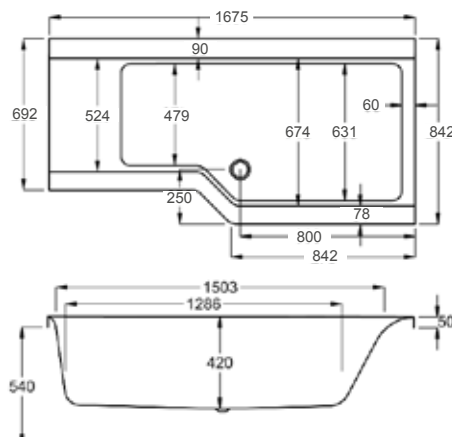

carron⁵

245 LITRES

1675 x 700-850mm RH H540mm D420mm		RRP
Bathtub	Q4-02527	£911
Front Panel	Q4-02529	£321
End Panel	Q4-02312	£146
Quantum Square Showerbath Screen	Q4-02347	£415

carronite™

245 LITRES

1675 x 700-850mm RH H540mm D420mm		RRP
Bathtub	Q4-02528	£1453
Front Panel	Q4-02530	£501
End Panel	Q4-02313	£199
Quantum Square Showerbath Screen	Q4-02347	£415