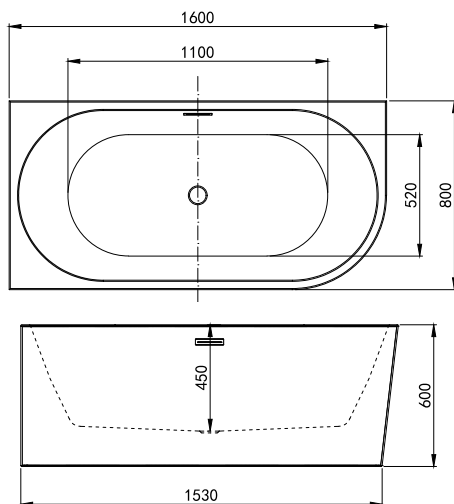

250 LITRES

H600mm W1600mm D800mm LH			RRP
Bathtub		Q4-06515	£1619
Bathtub		Q4-06530	£2355
Gloss White Waste Kit		Q4-06518	£78
Matt Black Waste Kit		Q4-06517	£78
Brushed Brass Waste Kit		Q4-06524	£75

Comes with chrome waste

250 LITRES

H600mm W1600mm D800mm RH			RRP
Bathtub		Q4-06516	£1619
Bathtub		Q4-06531	£2355
Gloss White Waste Kit		Q4-06518	£78
Matt Black Waste Kit		Q4-06517	£78
Brushed Brass Waste Kit		Q4-06524	£75

Comes with chrome waste