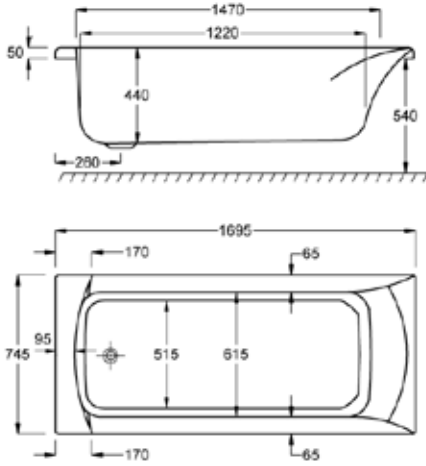

1700

carron5

195 LITRES

1700 x 750mm H540mm D440mm		RRP
Bathtub	Q4-02189	£716
Front Panel	Q4-02318	£175
End Panel	Q4-02289	£125

carronite™

195 LITRES

1700 x 750mm H540mm D440mm		RRP
Bathtub	Q4-02190	£1025
Front Panel	Q4-02319	£236
End Panel	Q4-02275	£164

1700