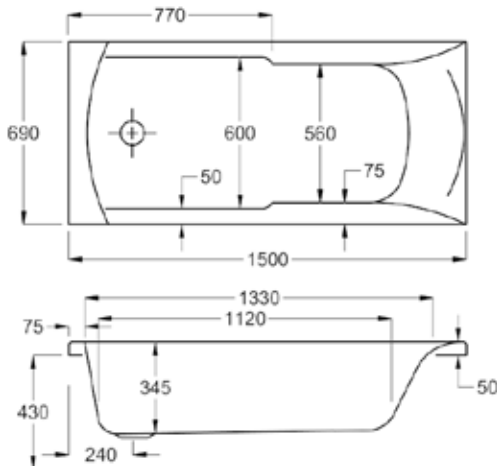

1500

carron5

131 LITRES

1500 x 700mm H430mm D345mm		RRP
Bathtub	Q4-02029	£448
Front Panel	Q4-02252	£171
End Panel	Q4-02258	£140
CARRONITE L Shape Panel	Q4-02499	£457

carronite™

131 LITRES

1500 x 700mm H430mm D345mm		RRP
Bathtub	Q4-02030	£755
Front Panel	Q4-02253	£241
End Panel	Q4-02259	£179
CARRONITE L Shape Panel	Q4-02499	£457

1600