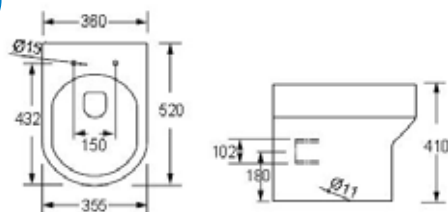

BACK TO WALL TOILETS

FROM £422

Maison Banos, Outline with Slim Soft Close Seat

NEW

VERONA		RRP
Q4-06457	Back To Wall Pan	£170
Q4-06458	Soft Close Seat	£75
Q4-06460	Slim Soft Close Seat	£75
Q4-19133	6/3ltr Concealed Cistern	£104