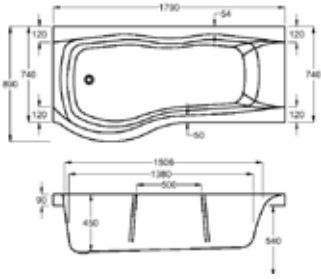

carron SIGMA & URBAN SWING SHOWER BATH

1800

carron⁵ SIGMA SHOWER BATH

265 LITRES

1800 x 750-900mm LH H540mm D450mm		RRP
Bathub	Q4-02471	£1384
Front Panel	Q4-02514	£267
End Panel	Q4-02385	£161
Shower Screen	Q4-02350	£385

carronite™

265 LITRES

1800 x 750-900mm LH H540mm D450mm		RRP
Bathub	Q4-02473	£1975
Front Panel	Q4-02515	£466
End Panel	Q4-02383	£214
Shower Screen	Q4-02350	£385

1800