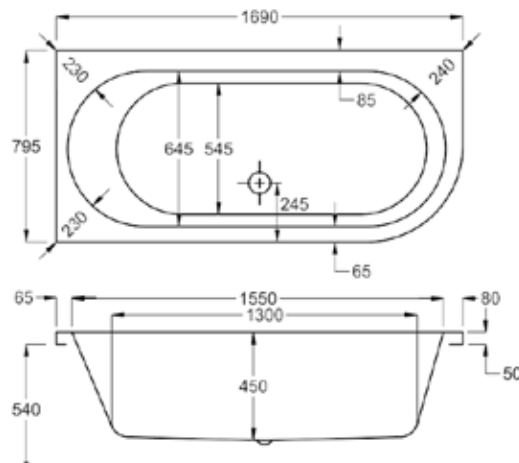

carron⁵

250 LITRES

1700 x 800mm RH H540mm D450mm		RRP
Bathtub	Q4-02219	£835
Curved Panel	Q4-02338	£312

carronite™

250 LITRES

1700 x 800mm RH H540mm D450mm		RRP
Bathtub	Q4-02220	£1273
Curved Panel	Q4-02339	£440