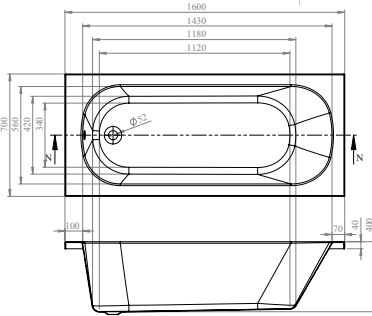

160 LITRES

1500 x 700mm H500mm D400mm	RRP
Bathub	Q4-07071 £285

1600