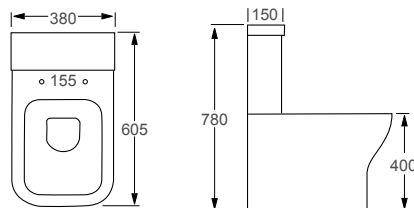

OUTLINE	RRP
Q4-06404 Flush Fit WC Pan	£253
Q4-06403 Top Flush Cistern	£105
Q4-06401 Soft Close Seat	£79

Technical Information

- Soft-close seat
- Quick-release seat