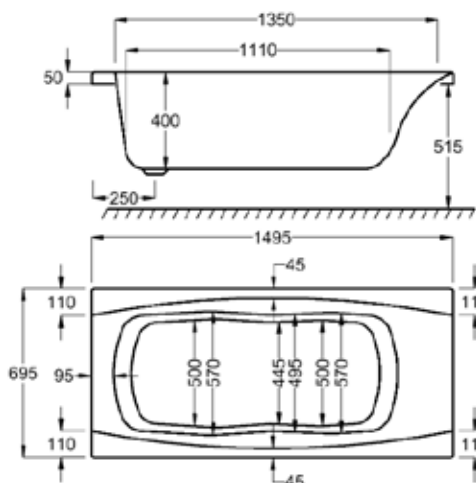

carron⁵

145 LITRES

1500 x 700mm H515mm D400mm		RRP
Bathtub	Q4-02108	£455
Front Panel	Q4-02315	£156
End Panel	Q4-02285	£125

carronite™

145 LITRES

1500 x 700mm H515mm D400mm		RRP
Bathtub	Q4-02109	£746
Front Panel	Q4-02314	£241
End Panel	Q4-02271	£164