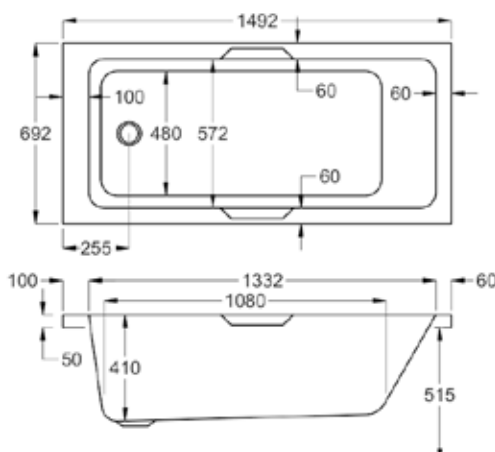

carron⁵

198 LITRES

1500 x 700mm H515mm D410mm		RRP
Bathtub	Q4-02165	£514
Front Panel	Q4-02315	£156
End Panel	Q4-02285	£125

carronite™

198 LITRES

1500 x 700mm H515mm D410mm		RRP
Bathtub	Q4-02166	£808
Front Panel	Q4-02314	£241
End Panel	Q4-02271	£164