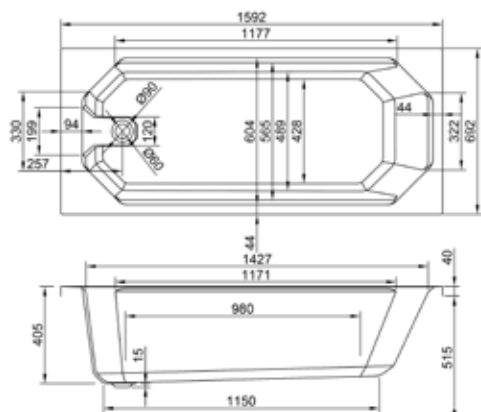

carron CAMDEN - SINGLE ENDED

1600

carron⁵

192 LITRES

1600 x 700mm H515mm D405mm		RRP
Bathtub	Q4-02555	£511
Front Panel	Q4-02316	£156
End Panel	Q4-02285	£125

carronite™

192 LITRES

1600 x 700mm H515mm D405mm		RRP
Bathtub	Q4-02556	£850
Front Panel	Q4-02317	£226
End Panel	Q4-02271	£164

1650