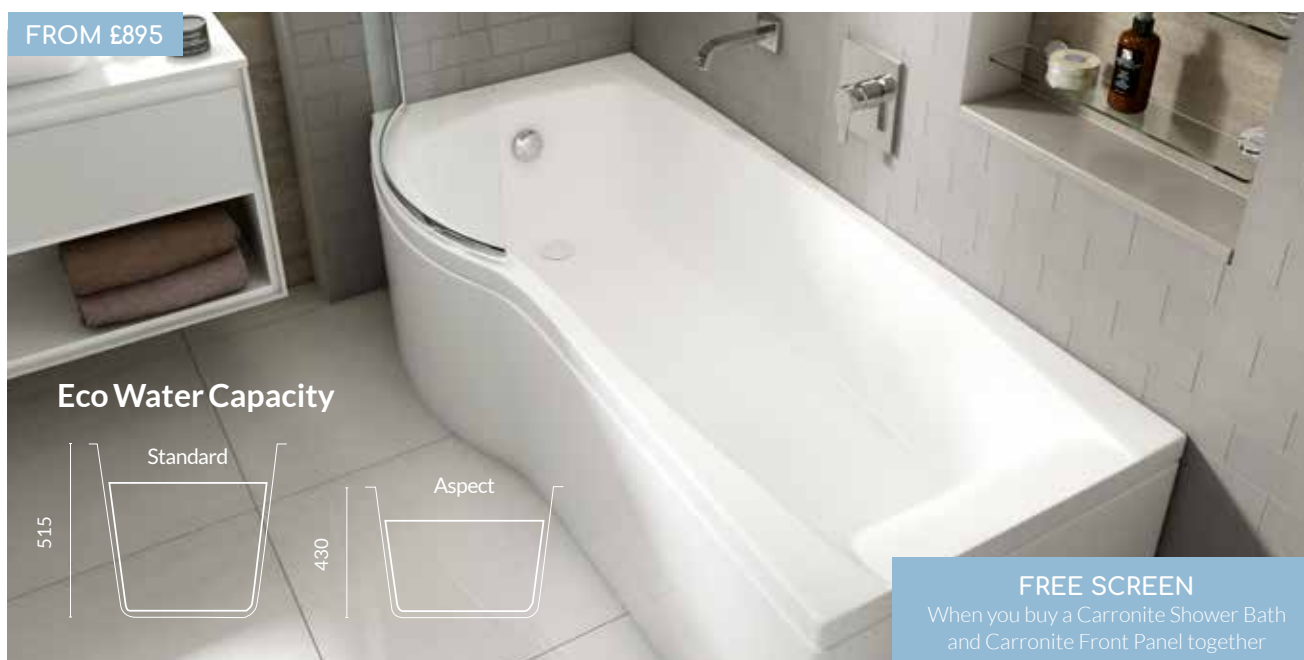

carron ECO ASPECT SHOWER BATH

BATHS

Breathe new life into your bathroom with this excellent, ergonomic shower bath that brings practicality and grandeur.

Carron has held the vanguard of design and manufacturing excellence for many years.