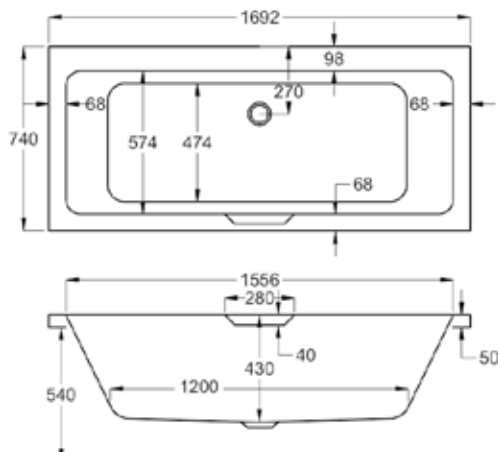

carron⁵ INTEGRASINGLE GRIP - DOUBLE ENDED

190 LITRES

1700 x 750mm H540mm D430mm		RRP
Bathtub	Q4-02463	£643
Front Panel	Q4-02318	£175
End Panel	Q4-02289	£125

carronite™

190 LITRES

1700 x 750mm H540mm D430mm		RRP
Bathtub	Q4-02464	£934
Front Panel	Q4-02319	£236
End Panel	Q4-02275	£164