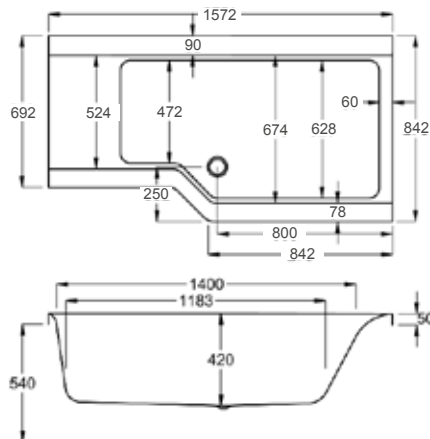

carronite[™]

225 LITRES

1575 x 700-850mm LH H540mm D420mm		RRP
Bathtub	Q4-02428	£1453
Front Panel	Q4-02438	£501
End Panel	Q4-02313	£199
Quantum Square Showerbath Screen	Q4-02347	£415

1575

carron⁵

225 LITRES