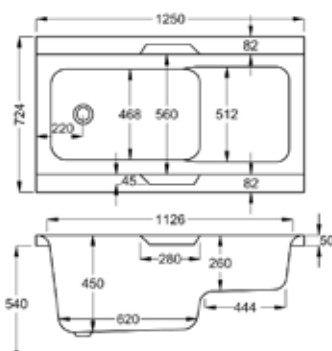

1250

carron⁵ URBAN SIT BATH

155 LITRES

1250 x 725mm H540mm D260/450mm		RRP
Bathtub	Q4-02445	£490
Front Panel	Q4-02495	£190
End Panel	Q4-02287	£125

carronite™

155 LITRES

1250 x 725mm H540mm D260/450mm		RRP
Bathtub	Q4-02446	£756
Front Panel	Q4-02496	£251
End Panel	Q4-02307	£164