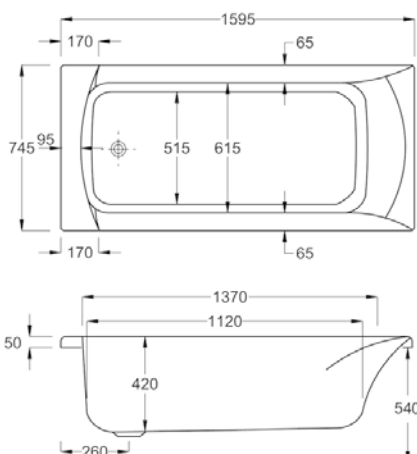

carron⁵

175 LITRES

1600 x 750mm H540mm D420mm		RRP
Bathtub	Q4-02442	£701
Front Panel	Q4-02281	£190
End Panel	Q4-02289	£125

carronite™

175 LITRES

1600 x 750mm H540mm D420mm		RRP
Bathtub	Q4-02454	£1025
Front Panel	Q4-02267	£251
End Panel	Q4-02275	£164