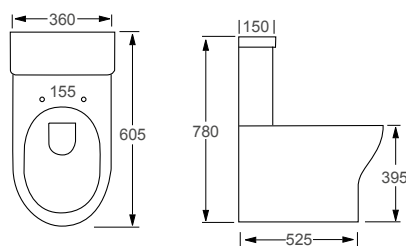

ICON	RRP
Q4-06411 Flush Fit WC Pan	£264
Q4-06403 Top Flush Cistern	£105
Q4-06407 Soft Close Seat	£79
Q4-06410 Slim Soft Close Seat	£90

Technical Information

- Soft-close seat
- Quick-release seat