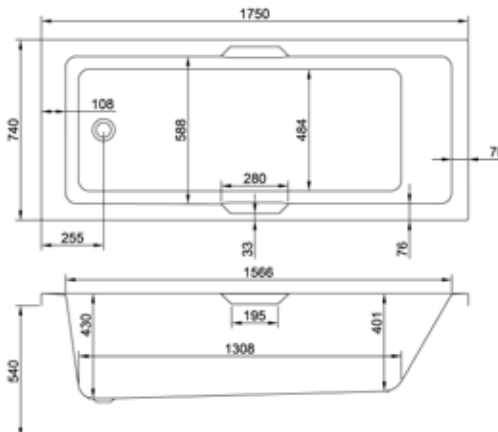

carron⁵

247 LITRES

1750 x 750mm H540mm D430mm		RRP
Bathtub	Q4-02595	£689
Front Panel	Q4-02601	£190
End Panel	Q4-02289	£125

carronite™

247 LITRES

1750 x 750mm H540mm D430mm		RRP
Bathtub	Q4-02596	£959
Front Panel	Q4-02602	£251
End Panel	Q4-02275	£164

1800