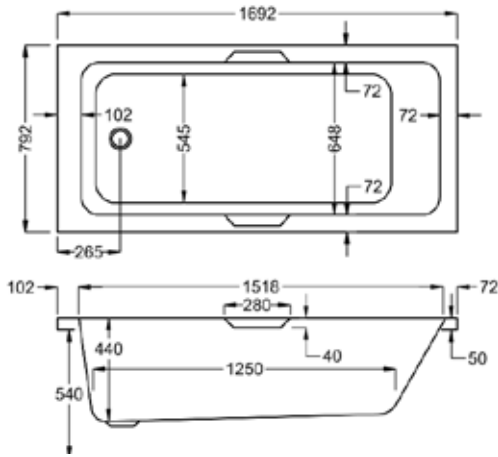

1700

carron⁵

267 LITRES

1700 x 800mm H540mm D440mm		RRP
Bathtub	Q4-02394	£668
Front Panel	Q4-02318	£175
End Panel	Q4-02291	£125

carronite™

267 LITRES

1700 x 800mm H540mm D440mm		RRP
Bathtub	Q4-02395	£944
Front Panel	Q4-02319	£236
End Panel	Q4-02277	£164

1750