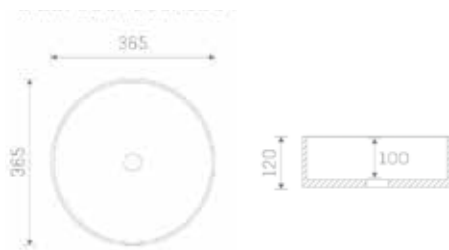

ZANETTI®

ARROW	RRP
Q4-06465 Countertop Basin	£169
Q4-23201 Professional Basin Waste	£38

Technical Information

- 365 x 365 x 120
- No tap hole
- Featuring a contemporary arrow pattern, this basin will create a striking focal point in any bathroom