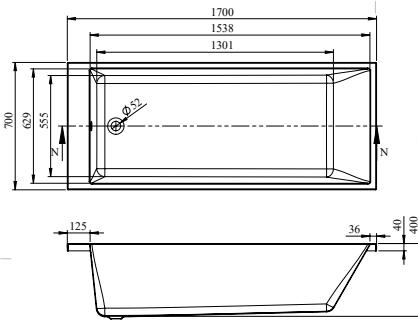

210 LITRES

1600 x 700mm H500mm D400mm	RRP
Bath tub	Q4-07077
	£429

1700