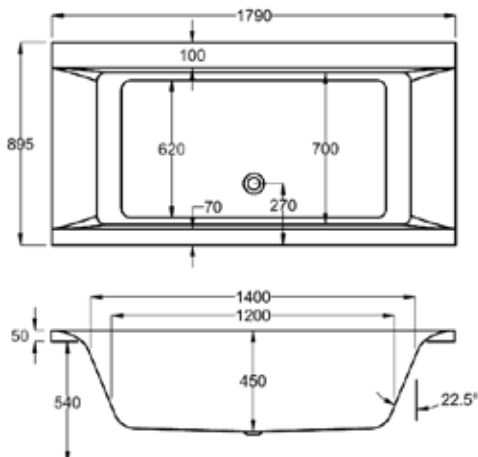

carron5

290LITRES

1800 x 900mm H540mm D450mm		RRP
Bathtub	Q4-02098	£1042
Front Panel	Q4-02322	£186
End Panel	Q4-02293	£138

carronite™

290LITRES

1800 x 900mm H540mm D450mm		RRP
Bathtub	Q4-02099	£1603
Front Panel	Q4-02323	£246
End Panel	Q4-02278	£195