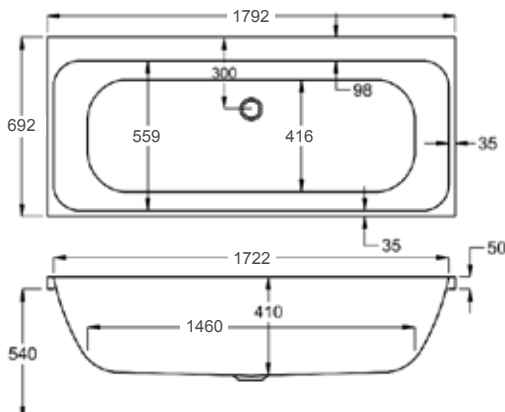

carron5

231 LITRES

1800 x 700mm H540mm D410mm		RRP
Bathtub	Q4-02573	£661
Front Panel	Q4-02322	£186
End Panel	Q4-02286	£125
CARRONITE L Shape Panel	Q4-02311	£457

carronite™

231 LITRES

1800 x 700mm H540mm D410mm		RRP
Bathtub	Q4-02574	£1043
Front Panel	Q4-02323	£246
End Panel	Q4-02272	£164
CARRONITE L Shape Panel	Q4-02311	£457