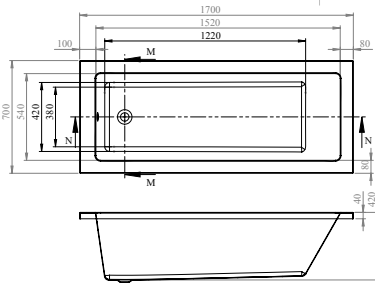

190 LITRES

1650 x 700mm H500mm D420mm	RRP
Bathtub	Q4-07062
	£329

1700