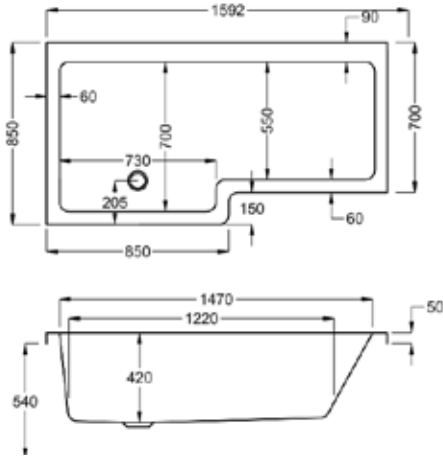

1600

carron5

250 LITRES

1600 x 700-850mm LH H540mm D420mm		RRP
Bathtub	Q4-02386	£656
Front Panel	Q4-02390	£233
End Panel	Q4-02312	£146
Quantum Square Showerbath Screen	Q4-02347	£415

carronite™

250 LITRES

1600 x 700-850mm LH H540mm D420mm		RRP
Bathtub	Q4-02387	£952
Front Panel	Q4-02391	£517
End Panel	Q4-02313	£199
Quantum Square Showerbath Screen	Q4-02347	£415

1600