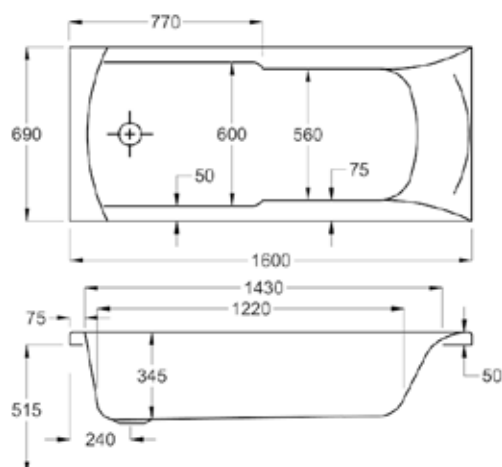

1600

carron⁵

138 LITRES

1600 x 700mm H515mm D345mm		RRP
Bathtub	Q4-02124	£448
Front Panel	Q4-02316	£156
End Panel	Q4-02285	£125
CARRONITE L Shape Panel	Q4-02503	£457

carronite™

138 LITRES

1600 x 700mm H515mm D345mm		RRP
Bathtub	Q4-02125	£755
Front Panel	Q4-02317	£226
End Panel	Q4-02271	£164
CARRONITE L Shape Panel	Q4-02503	£457