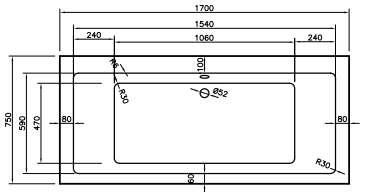

205 LITRES

1700 x 700mm H500mm D420mm	RRP
Bath tub	Q4-07067
	£319

1700