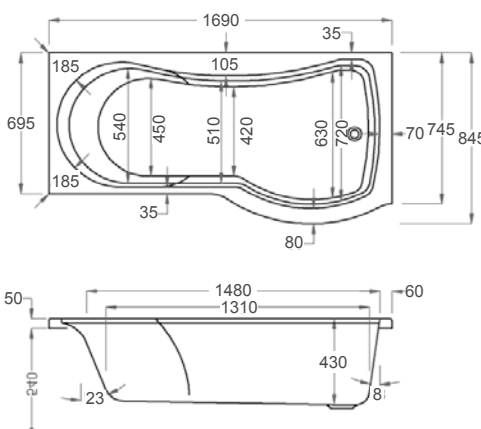

carron⁵

250 LITRES

1700 x 700-850mm RH H540mm D430mm		RRP
Bathtub	Q4-02185	£730
Front Panel	Q4-02332	£194
End Panel	Q4-02312	£146
Shower Screen	Q4-02350	£385

carronite™

250 LITRES

1700 x 700-850mm RH H540mm D430mm		RRP
Bathtub	Q4-02186	£1093
Front Panel	Q4-02333	£418
End Panel	Q4-02313	£199
Shower Screen	Q4-02350	£385