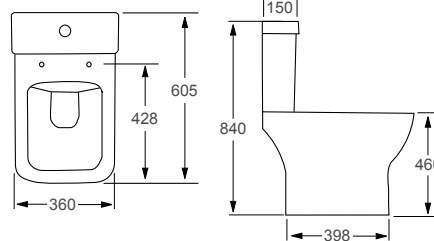

Technical Information

- Soft-close seat

ICON		RRP
Q4-06412	Tall Open Back WC Pan	£285
Q4-06403	Top Flush Cistern	£105
Q4-06407	Soft Close Seat	£79
Q4-06410	Slim Soft Close Seat	£90

Technical Information

- Soft-close seat
- Quick-release seat
- Water inlet right or left