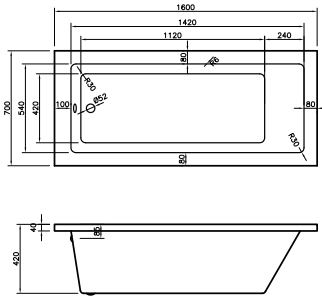

1600

185 LITRES

1600 x 700mm H500mm D420mm	RRP
Bathtub	Q4-07061
	£299

1650

190 LITRES

1650 x 700mm H500mm D420mm	RRP
Bathtub	Q4-07062
	£329

1700

200 LITRES

1700 x 700mm H500mm D420mm	RRP
Bathtub	Q4-07063
	£299

1700

210 LITRES

1700 x 750mm H500mm D420mm	RRP
Bathtub	Q4-07064
	£349

1800

215 LITRES

1800 x 725mm H500mm D420mm	RRP
Bathtub	Q4-07065
	£429

1800

225 LITRES

1800 x 800mm H500mm D420mm	RRP
Bathtub	Q4-07066
	£429