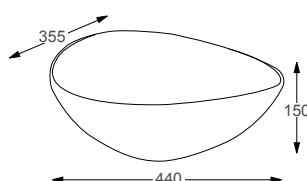

Technical Information

- 440 x 355 x 150
- No tap hole
- Professional basin waste, suitable for basins with and without an overflow – also able to adapt it to be freeflow