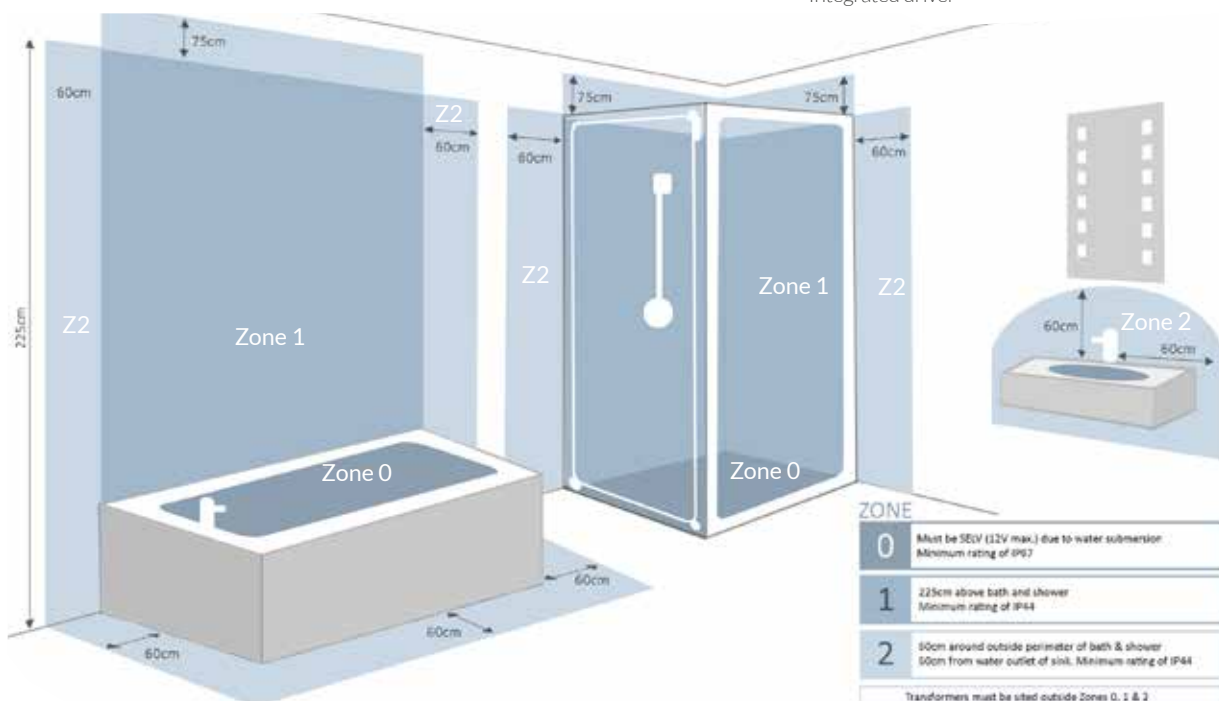

Key features:

- Luminous efficacy 100Lm/W
- Brighter than a 50W GU10 Halogen
- Reduces SKUs - TrioTone (3000K, 4000K, 5000K)
- Fully tested to 30, 60, 90 minutes fire rating
- Dimmable from 0-100%
- Integrated driver
- Super slim interchangeable bezels to provide a high-end solution
- Fully compliant with all current UK building regulations
- 220-240v
- Lumens 650-700
- 50,000 hours