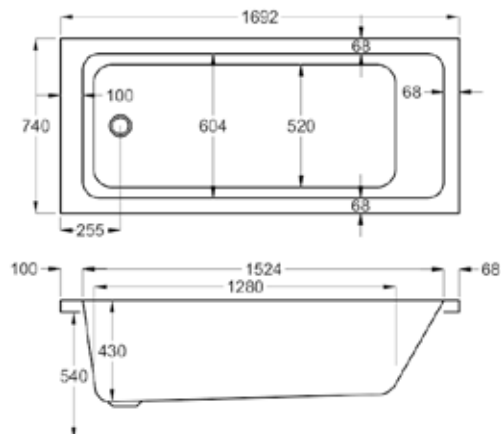

carron⁵

240 LITRES

1700 x 750mm H540mm D430mm		RRP
Bathtub	Q4-02147	£550
Front Panel	Q4-02318	£175
End Panel	Q4-02289	£125

carronite™

240 LITRES

1700 x 750mm H540mm D430mm		RRP
Bathtub	Q4-02148	£856
Front Panel	Q4-02319	£236
End Panel	Q4-02275	£164

1700