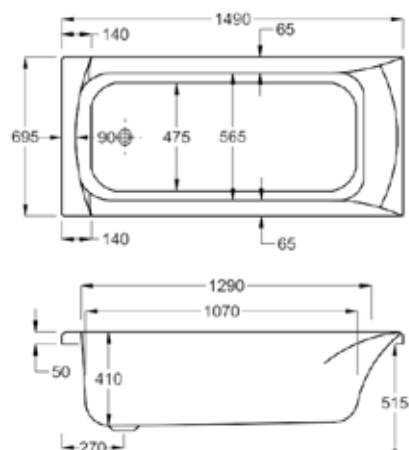

carron⁵

152 LITRES

1500 x 700mm H515mm D410mm		RRP
Bathtub	Q4-02051	£534
Front Panel	Q4-02315	£156
End Panel	Q4-02285	£125

carronite™

152 LITRES

1500 x 700mm H515mm D410mm		RRP
Bathtub	Q4-02052	£874
Front Panel	Q4-02314	£241
End Panel	Q4-02271	£164