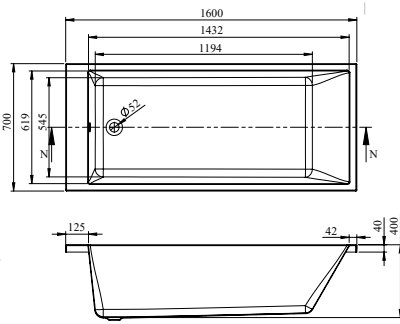

1600

210 LITRES

1600 x 700mm H500mm D400mm	RRP
Bath tub	Q4-07077
	£429

1700

230 LITRES

1700 x 700mm H500mm D400mm	RRP
Bath tub	Q4-07078
	£449

1700

240 LITRES

1700 x 750mm H500mm D400mm	RRP
Bath tub	Q4-07079
	£499

1800

270 LITRES

1800 x 700mm H500mm D400mm	RRP
Bath tub	Q4-07080
	£565

We recommend:

The Artist wall mounted bath spout and valve, see from page 366.

Key features:

- Leading European manufacturer
- Superb heat retention
- Industry-leading design