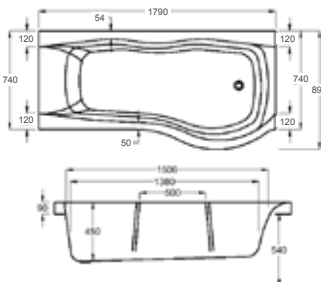

carron⁵ SIGMA SHOWER BATH

265 LITRES

1800 x 750-900mm RH H540mm D450mm		RRP
Bathub	Q4-02472	£1384
Front Panel	Q4-02514	£267
End Panel	Q4-02385	£161
Shower Screen	Q4-02350	£385

carronite™

265 LITRES

1800 x 750-900mm RH H540mm D450mm		RRP
Bathub	Q4-02474	£1975
Front Panel	Q4-02515	£466
End Panel	Q4-02383	£214
Shower Screen	Q4-02350	£385

1575