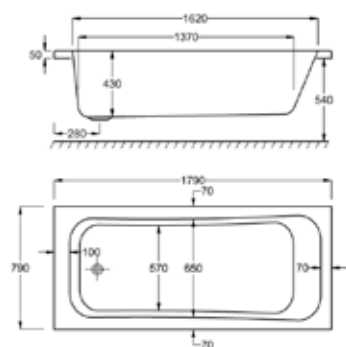

1800

carron⁵

245 LITRES

1800 x 800mm H540mm D430mm		RRP
Bathtub	Q4-02465	£827
Front Panel	Q4-02322	£186
End Panel	Q4-02291	£125

carronite™

245 LITRES

1800 x 800mm H540mm D430mm		RRP
Bathtub	Q4-02466	£1133
Front Panel	Q4-02323	£246
End Panel	Q4-02277	£164