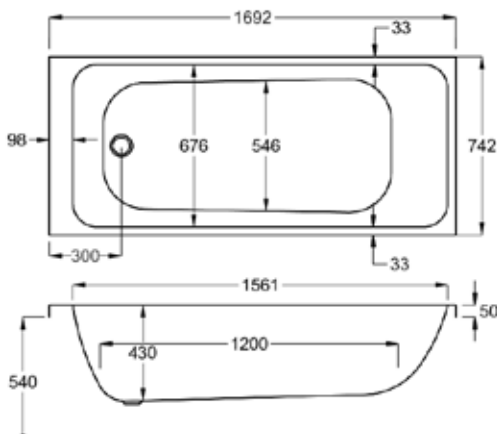

carron5

257 LITRES

1700 x 750mm H540mm D430mm		RRP
Bathtub	Q4-02424	£634
Front Panel	Q4-02318	£175
End Panel	Q4-02289	£125
CARRONITE L Shape Panel	Q4-02300	£442

carronite™

257 LITRES

1700 x 750mm H540mm D430mm		RRP
Bathtub	Q4-02425	£991
Front Panel	Q4-02319	£236
End Panel	Q4-02275	£164
CARRONITE L Shape Panel	Q4-02300	£442