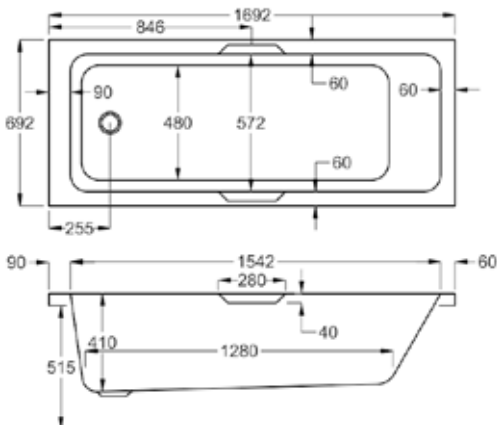

carron⁵

228LITRES

1700 x 700mm H515mm D410mm		RRP
Bathtub	Q4-02169	£514
Front Panel	Q4-02320	£156
End Panel	Q4-02285	£125

carronite™

228LITRES

1700 x 700mm H515mm D410mm		RRP
Bathtub	Q4-02170	£808
Front Panel	Q4-02321	£226
End Panel	Q4-02271	£164

1700