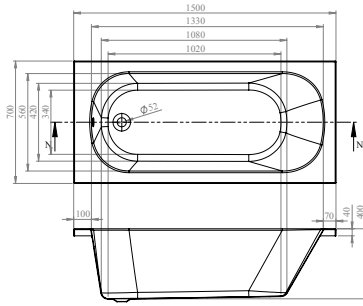

1500

160 LITRES

1500 x 700mm H500mm D400mm	RRP
Bathub	Q4-07071 £285

1600

170 LITRES

1600 x 700mm H500mm D400mm	RRP
Bathub	Q4-07072 £285

1675

175 LITRES

1675 x 700mm H500mm D400mm	RRP
Bathub	Q4-07073 £285

1700

180 LITRES

1700 x 700mm H500mm D400mm	RRP
Bathub	Q4-07074 £285

1700

190 LITRES

1700 x 750mm H500mm D400mm	RRP
Bathub	Q4-07075 £345