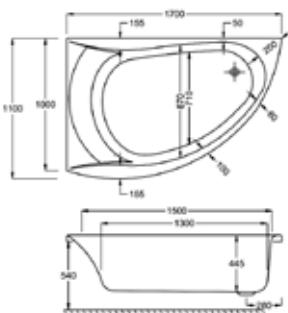

carronite™

255 LITRES

1700 x 1000mm LH H540mm D445mm		RRP
Bathtub	Q4-02239	£2013
Corner Panel	Q4-02308	£477

1700