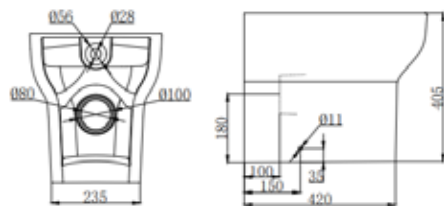

BACK TO WALL TOILETS

RIMLESS

SPACE		RRP
Q4-06427	Rimless Back To Wall Pan	£197
Q4-06428	Soft Close Seat	£83
Q4-19133	6/3ltr Concealed Cistern	£104

Technical Information

- Rimless design