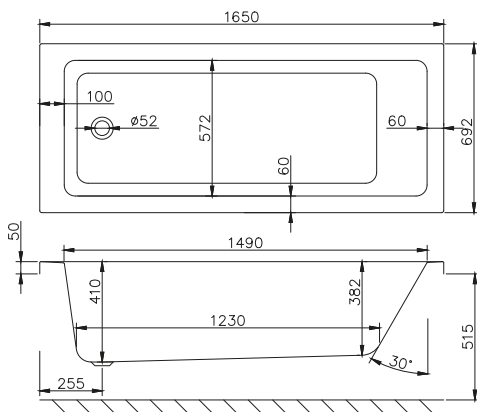

carron5

247 LITRES

1650 x 700mm H515mm D430mm		RRP
Bathtub	Q4-02633	£448
Front Panel	Q4-02282	£156
End Panel	Q4-02285	£125

carronite™

247 LITRES

1650 x 700mm H515mm D430mm		RRP
Bathtub	Q4-02634	£757
Front Panel	Q4-02268	£226
End Panel	Q4-02271	£164