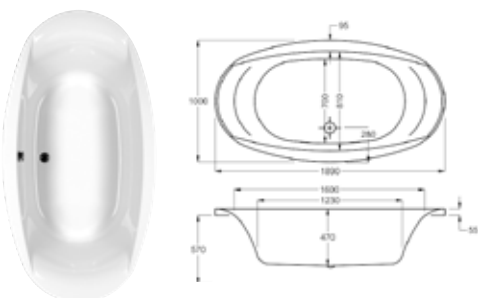

carronite™ CELSIUS FREESTANDING 330 LITRES

1900 x 900mm H610mm D450mm		RRP
Bathtub	Q4-02492	£2620
Bathtub	Q4-02493	£3955

1900

carronite™ CELSIUS OVAL 320 LITRES

1900 x 1000mm H570mm D470mm		RRP
Bathtub	Q4-02494	£2081
Oval D Panel	Q4-02497	£751

2000