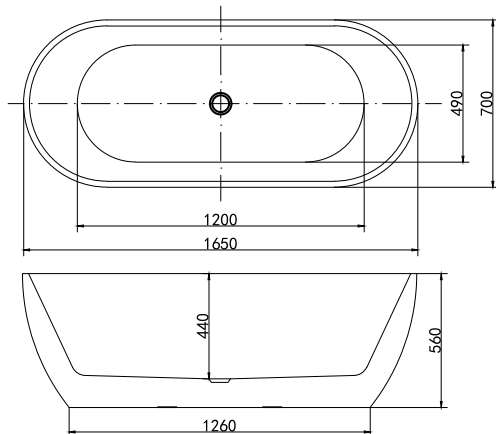

H560mm W1650mm D700mm		RRP
Bathtub	Q4-06500	£1100
Bathtub	Q4-06525	£1966
Gloss White Waste Kit	Q4-06518	£78
Matt Black Waste Kit	Q4-06517	£78
Brushed Brass Waste Kit	Q4-06524	£75

Comes with chrome waste