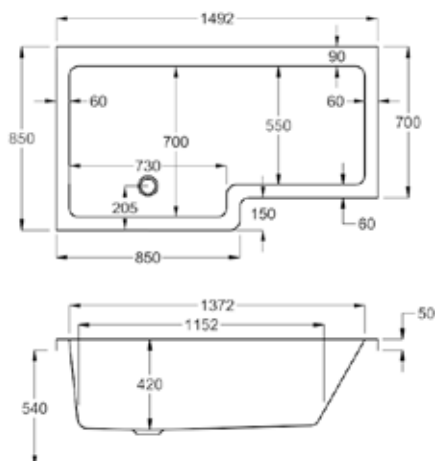

carron⁵

229 LITRES

1500 x 700-850mm LH H540mm D420mm		RRP
Bathtub	Q4-02173	£671
Front Panel	Q4-02324	£248
End Panel	Q4-02312	£146
Quantum Square Showerbath Screen	Q4-02347	£415

carronite™

229 LITRES

1500 x 700-850mm LH H540mm D420mm		RRP
Bathtub	Q4-02174	£952
Front Panel	Q4-02325	£517
End Panel	Q4-02313	£199
Quantum Square Showerbath Screen	Q4-02347	£415

1500