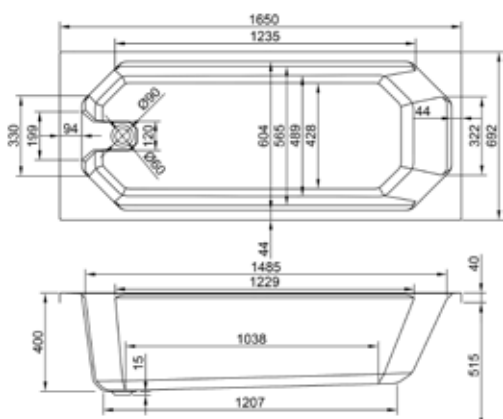

carron⁵

200 LITRES

1650 x 700mm H515mm D405mm		RRP
Bathtub	Q4-02557	£496
Front Panel	Q4-02282	£156
End Panel	Q4-02285	£125

carronite™

200 LITRES

1650 x 700mm H515mm D405mm		RRP
Bathtub	Q4-02558	£850
Front Panel	Q4-02268	£226
End Panel	Q4-02271	£164

1700