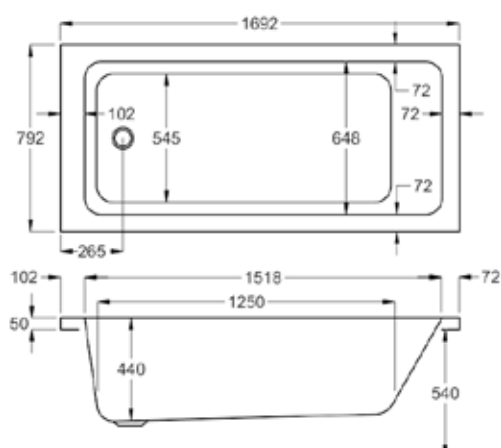

carron⁵

267 LITRES

1700 x 800mm H540mm D440mm		RRP
Bathtub	Q4-02149	£608
Front Panel	Q4-02318	£175
End Panel	Q4-02291	£125

carronite™

267 LITRES

1700 x 800mm H540mm D440mm		RRP
Bathtub	Q4-02150	£888
Front Panel	Q4-02319	£236
End Panel	Q4-02277	£164