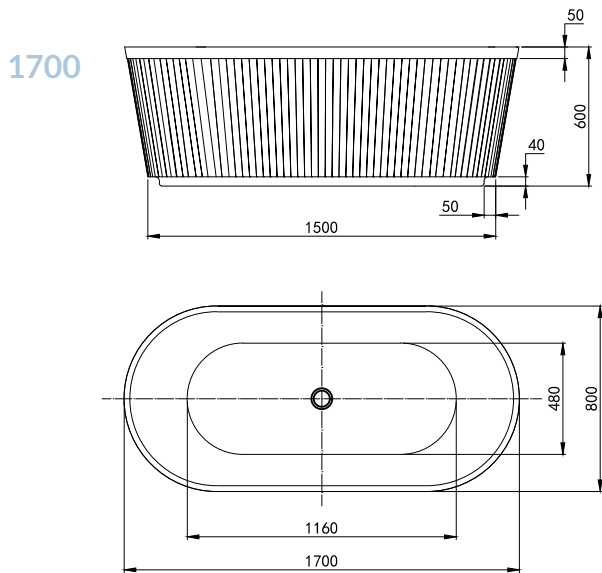

The ultimate in indulgence, any stresses from the day will be washed away in the Groove bath.

275 LITRES

H600mm W1700mm D800mm			RRP
Bathtub		Q4-06523	£1651
Bathtub		Q4-06534	£2380
Gloss White Waste Kit		Q4-06518	£78
Matt Black Waste Kit		Q4-06517	£78
Brushed Brass Waste Kit		Q4-06524	£75