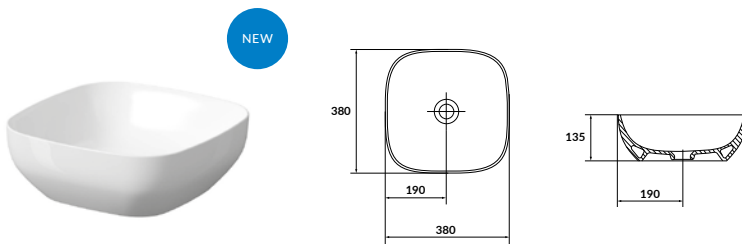

ZANETI®

ELLIPSA SQUARE		RRP
Q4-29826	Countertop Basin	£129
Q4-23201	Professional Basin Waste	£38

Technical Information

- 380 x 380 x 135
- No tap hole