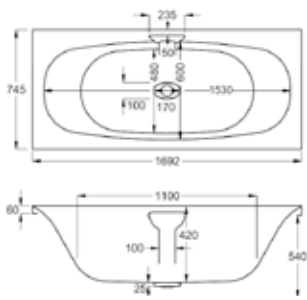

carron ECHELON & LINEA - DOUBLE ENDED

Both Echelon and Linea are baths of exceptional quality.

Echelon offers an elliptical aesthetic, whereas Linea features an asymmetrical, modern shape mimicking waves – perfect for a bathroom.

1700

carron⁵ ECHELON - DOUBLE ENDED

209 LITRES

1700 x 750mm H540mm D420mm		RRP
Bathtub	Q4-02079	£1210
Front Panel	Q4-02318	£175
End Panel	Q4-02289	£125
Manual Valve Single Lever	Q4-43054	£194

Bath comes with filler and waste

carronite™

209 LITRES

1700 x 750mm H540mm D420mm		RRP
Bathtub	Q4-02080	£1532
Front Panel	Q4-02319	£236
End Panel	Q4-02275	£164
Manual Valve Single Lever	Q4-43054	£194

Bath comes with filler and waste