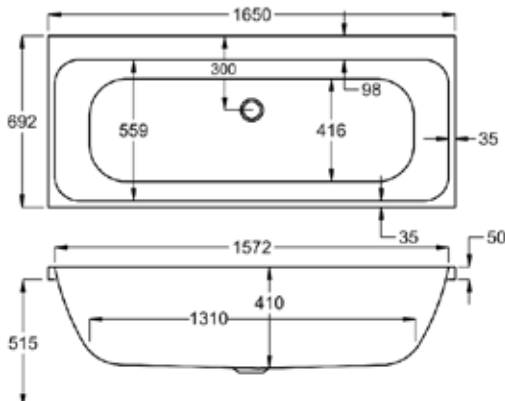

carron5

196 LITRES

1650 x 700mm H515mm D400mm		RRP
Bathtub	Q4-02521	£514
Front Panel	Q4-02282	£156
End Panel	Q4-02285	£125
CARRONITE L Shape Panel	Q4-02531	£457

carronite™

196 LITRES

1650 x 700mm H515mm D400mm		RRP
Bathtub	Q4-02522	£853
Front Panel	Q4-02268	£226
End Panel	Q4-02271	£164
CARRONITE L Shape Panel	Q4-02531	£457