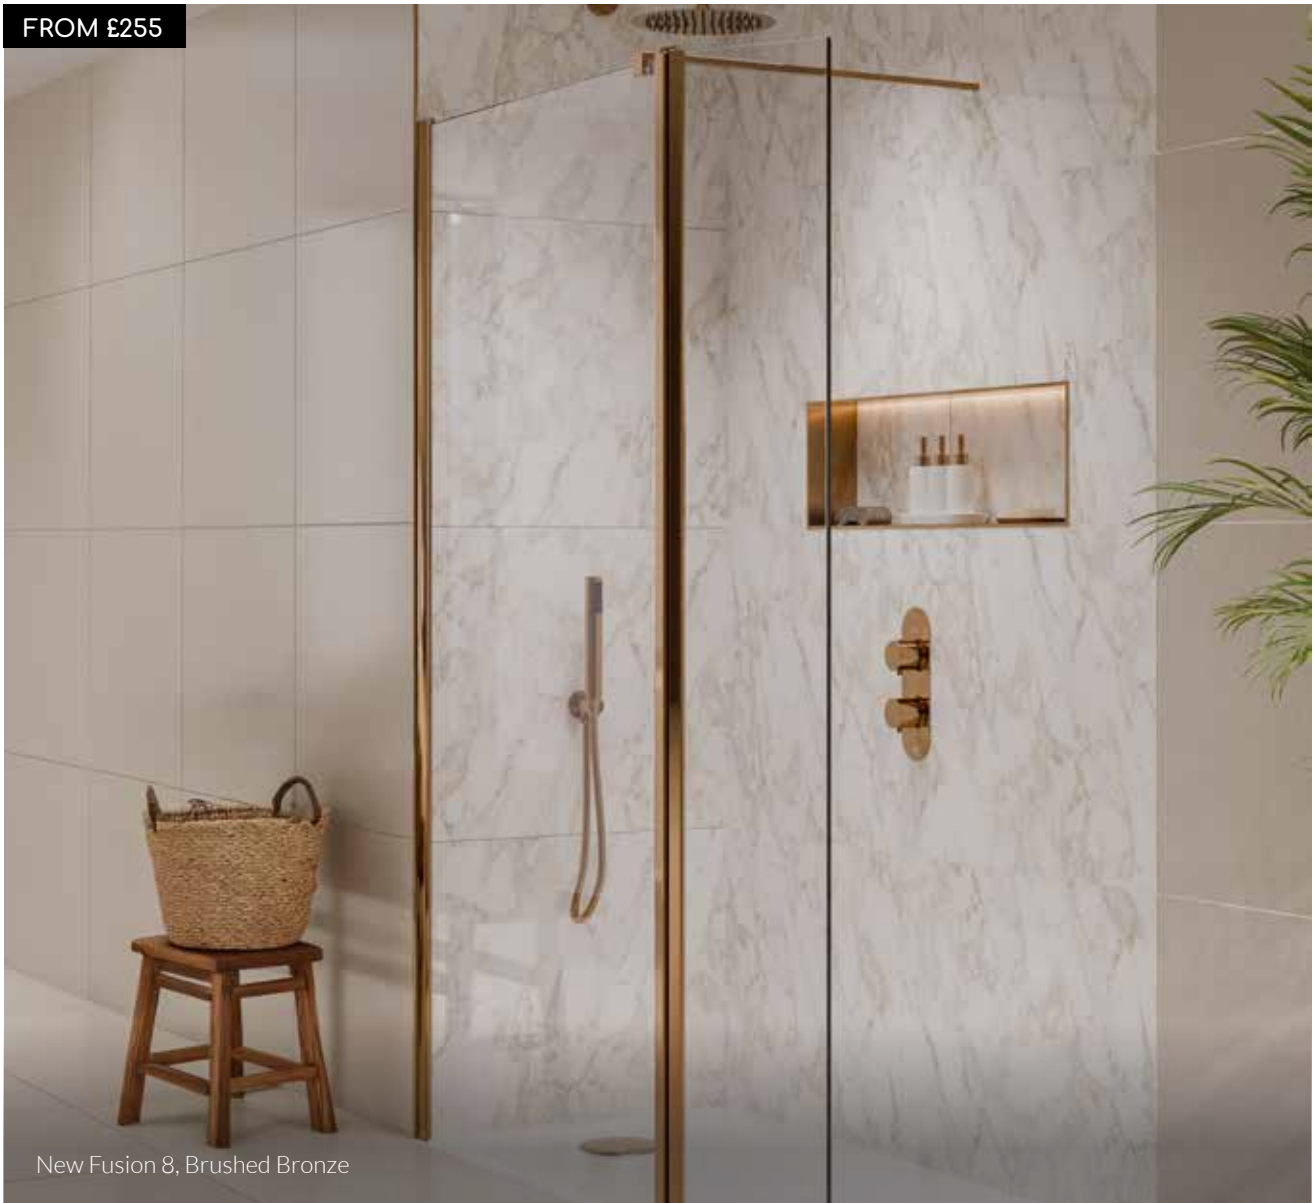

FUSION 8 - WALK-IN ENCLOSURE

FROM £255

New Fusion 8, Brushed Bronze

FUSION 8 WALK-IN GLASS PANELS

CODE	FINISH	SIZE	GLASS	RRP
Q4-04102		400	8mm	£181
Q4-04103		600	8mm	£246
Q4-04104		700	8mm	£272
Q4-04105		750	8mm	£293
Q4-04106		800	8mm	£300
Q4-04107		900	8mm	£326
Q4-04108		1000	8mm	£353
Q4-04126		1100	8mm	£384
Q4-04109		1200	8mm	£426
Q4-04110		1400	8mm	£474
Q4-04113	Chrome	300 Hinged Panel		£234
Q4-04114	Matt Black	300 Hinged Panel		£234
Q4-04115	Brushed Brass	300 Hinged Panel		£273
Q4-04152	Brushed Bronze	300 Hinged Panel		£273
Q4-04157	Gunmetal	300 Hinged Panel	NEW	£273

FUSION 8 WALK-IN ACCESSORIES

CODE	FINISH	DESCRIPTION	RRP
Q4-04111	Chrome	Wall Profile	£72
Q4-04128	Chrome	Wall Support Bar	£72
Q4-04140	Chrome	T-Piece Connector*	£29
Q4-04124	Chrome	Floor To Ceiling Pole	£126
Q4-04112	Matt Black	Wall Profile	£72
Q4-04129	Matt Black	Wall Support Bar	£72
Q4-04099	Matt Black	T-Piece Connector*	£29
Q4-04125	Matt Black	Floor To Ceiling Pole	£126
Q4-04127	Brushed Brass	Wall Profile	£101
Q4-04130	Brushed Brass	Wall Support Bar	£101
Q4-04100	Brushed Brass	T-Piece Connector*	£46
Q4-04149	Brushed Bronze	Wall Profile	£101
Q4-04151	Brushed Bronze	Wall Support Bar	£98
Q4-04150	Brushed Bronze	T-Piece Connector*	£39
Q4-04155	Gunmetal	Wall Profile	NEW £101
Q4-04156	Gunmetal	Wall Support Bar	NEW £94
Q4-04101	Gunmetal	T-Piece Connector*	NEW £31

*To connect two support bars