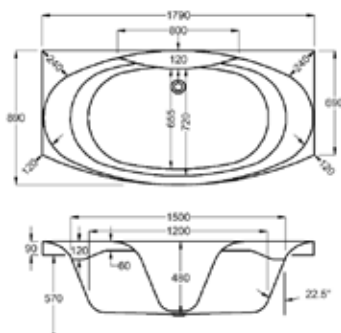

1800

carron⁵ MISTRAL - DOUBLE ENDED

330 LITRES

1800 x 700-900mm H570mm D480mm		RRP
Bathtub	Q4-02128	£1274
Front Panel	Q4-02302	£281
End Panel	Q4-02303	£154

carronite™

330 LITRES

1800 x 700-900mm H570mm D480mm		RRP
Bathtub	Q4-02129	£1864