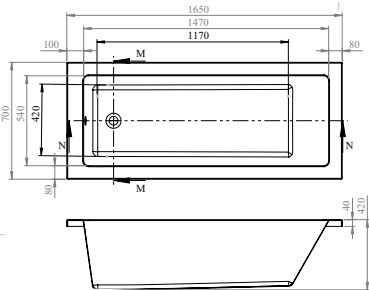

185 LITRES

1600 x 700mm H500mm D420mm	RRP
Bathtub	Q4-07061
	£299

1650