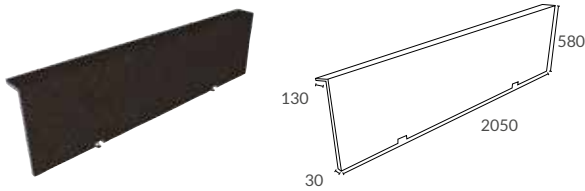

READY TO TILE FRONT BATH PANEL WITH LIP		RRP
Front Panel 2050mm With Lip	Q4-23122	£235

Technical Information

- 2050 x 580 x 30mm
- Easy to cut to size
- Pre-formed panels with adjustable legs