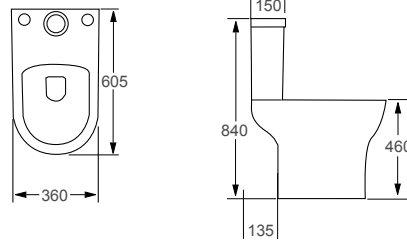

ICON		RRP
Q4-06412	Tall Open Back WC Pan	£285
Q4-06403	Top Flush Cistern	£105
Q4-06407	Soft Close Seat	£79
Q4-06410	Slim Soft Close Seat	£90

Technical Information

- Soft-close seat
- Quick-release seat
- Water inlet right or left