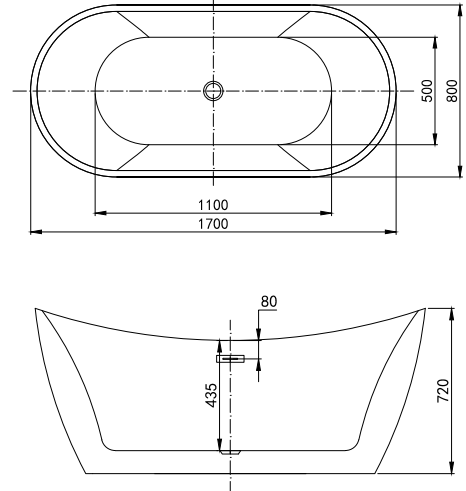

1700

240 LITRES

H704mm W1700mm D800mm		RRP
Bathtub	● Q4-06521	£1651
Bathtub	● Q4-06533	£2380
Gloss White Waste Kit	● Q4-06518	£78
Matt Black Waste Kit	● Q4-06517	£78
Brushed Brass Waste Kit	● Q4-06524	£75

Comes with chrome waste