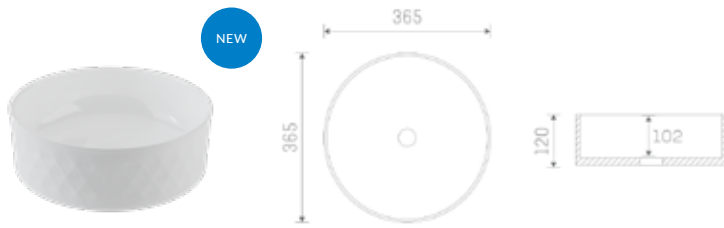

SIT ON BASINS

ZANETI®

ABSTRACT		RRP
Q4-06467	Countertop Basin	£169
Q4-23201	Professional Basin Waste	£38

Technical Information

- Textured ceramic
- 365 x 365 x 120
- No tap hole
- This unique design offers a geometric pattern and symmetrical shape, perfect for modern spaces