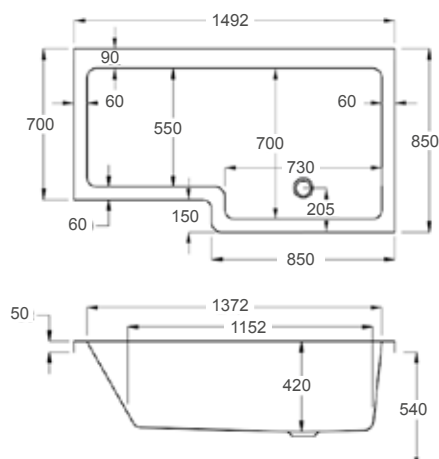

carron⁵

229 LITRES

1500 x 700-850mm RH H540mm D420mm		RRP
Bathtub	Q4-02175	£671
Front Panel	Q4-02324	£248
End Panel	Q4-02312	£146
Quantum Square Showerbath Screen	Q4-02347	£415

carronite™

229 LITRES

1500 x 700-850mm RH H540mm D420mm		RRP
Bathtub	Q4-02176	£952
Front Panel	Q4-02325	£517
End Panel	Q4-02313	£199
Quantum Square Showerbath Screen	Q4-02347	£415