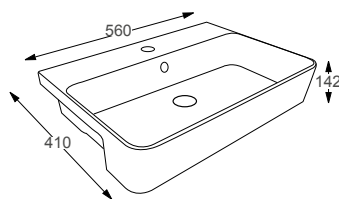

RIMLESS

SIGNATURE	RRP
Q4-06416 Wall Hung Rimless WC	£288
Q4-06415 Soft Close Seat	£86

Technical Information

- Soft-close seat
- Rimless WC
- Requires frame system

SEMI-RECESSED BASINS

Maison Banos, Harmony