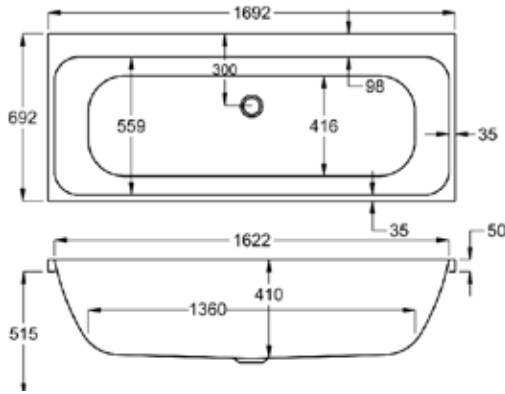

1700

carron5

205 LITRES

1700 x 700mm H515mm D410mm		RRP
Bathtub	Q4-02191	£514
Front Panel	Q4-02320	£156
End Panel	Q4-02285	£125
CARRONITE L Shape Panel	Q4-02299	£442

carronite™

205 LITRES

1700 x 700mm H515mm D410mm		RRP
Bathtub	Q4-02192	£853
Front Panel	Q4-02321	£226
End Panel	Q4-02271	£164
CARRONITE L Shape Panel	Q4-02299	£442