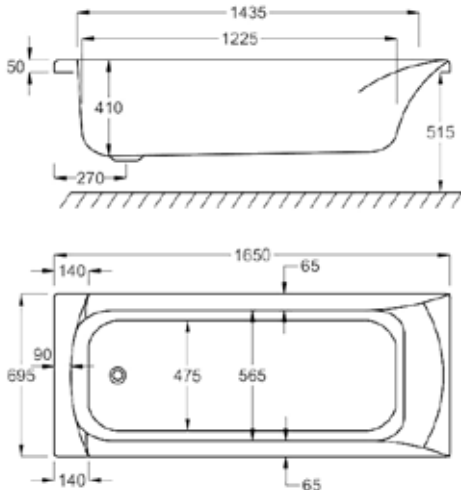

carron⁵

167 LITRES

1650 x 700mm H515mm D410mm		RRP
Bathtub	Q4-02059	£534
Front Panel	Q4-02282	£156
End Panel	Q4-02285	£125

carronite™

167 LITRES

1650 x 700mm H515mm D410mm		RRP
Bathtub	Q4-02060	£859
Front Panel	Q4-02268	£226
End Panel	Q4-02271	£164

1675