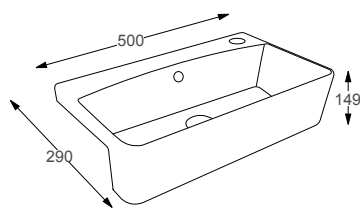

ICON		RRP
Q4-06422	Slim Semi-Recessed Basin	£182
Q4-23201	Professional Basin Waste	£38

Technical Information

- 500 x 290 x 149
- Minimum furniture depth: 220mm
- Professional basin waste, suitable for basins with and without an overflow – also able to adapt it to be freeflow