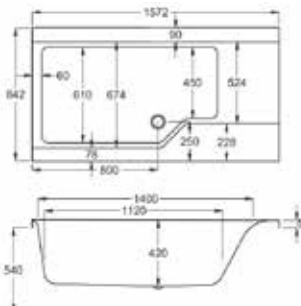

carronite™ URBAN SWING SHOWER BATH

225 LITRES

1575 x 850mm LH H540mm D420mm		RRP
Bathub	Q4-02432	£1453
Front Panel	Q4-02440	£241
L Shape Panel	Q4-02441	£461
Quantum Square Showerbath Screen	Q4-02347	£415

carronite™

225 LITRES

1575 x 850mm RH H540mm D420mm		RRP
Bathub	Q4-02434	£1453
Front Panel	Q4-02440	£241
L Shape Panel	Q4-02441	£461
Quantum Square Showerbath Screen	Q4-02347	£415

We recommend:

The Maison Banos Artist Overflow Bath Filler & Waste, see page 391.

Key features:

- Leading European manufacturer
- Superb heat retention
- Industry leading design