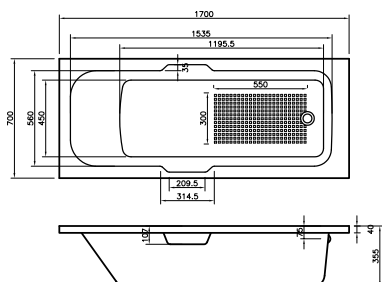

150 LITRES

1650 x 700mm H500mm D355mm		RRP
Bathtub	Q4-07090	£365
Grips	● Q4-07092	£34
Grips	● Q4-07093	£45
Grips	● Q4-07094	£45

1700