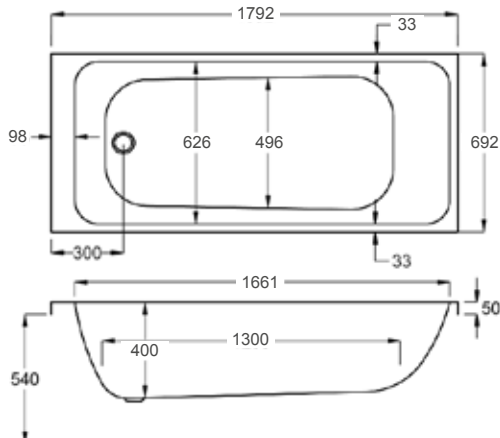

carron5

255 LITRES

1800 x 700mm H540mm D400mm		RRP
Bathtub	Q4-02571	£661
Front Panel	Q4-02322	£186
End Panel	Q4-02286	£125
CARRONITE L Shape Panel	Q4-02311	£457

carronite™

255 LITRES

1800 x 700mm H540mm D400mm		RRP
Bathtub	Q4-02572	£1043
Front Panel	Q4-02323	£246
End Panel	Q4-02272	£164
CARRONITE L Shape Panel	Q4-02311	£457