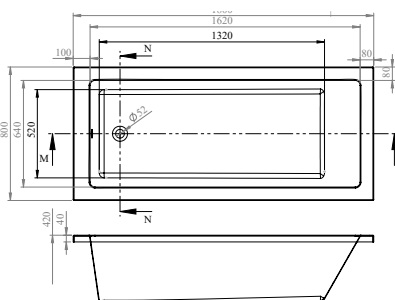

215 LITRES

1800 x 725mm H500mm D420mm	RRP
Bathtub	Q4-07065
	£429

1800