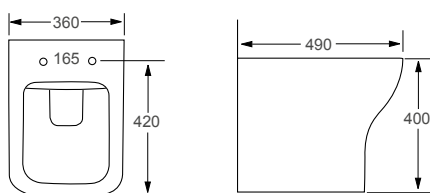

BACK TO WALL TOILETS

RIMLESS

SPACE		RRP
Q4-06427	Rimless Back To Wall Pan	£197
Q4-06428	Soft Close Seat	£83
Q4-19133	6/3ltr Concealed Cistern	£104

Technical Information

- Rimless design

RIMLESS

OUTLINE		RRP
Q4-06400	Back To Wall Pan	£193
Q4-06419	Slim Soft Close Seat	£86
Q4-06401	Soft Close Seat	£79