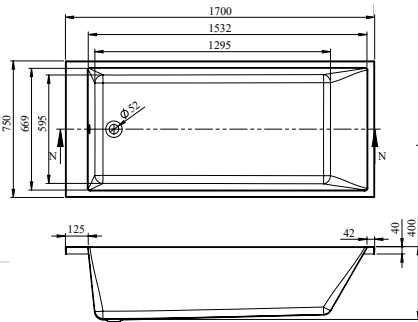

230 LITRES

1700 x 700mm H500mm D400mm	RRP
Bath tub	Q4-07078
	£449

1700