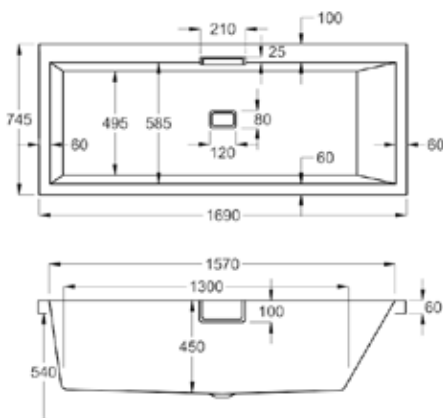

1700

carronite™

275 LITRES

1700 x 750mm RH H540mm D450mm		RRP
Bathtub	Q4-02409	£1353
Front Panel	Q4-02319	£236
End Panel	Q4-02275	£164
L Shape Panel	Q4-02300	£442

carron QUANTUM SQUARE SHOWER BATH

Optimise both your showering and bathing with this corner-style design.