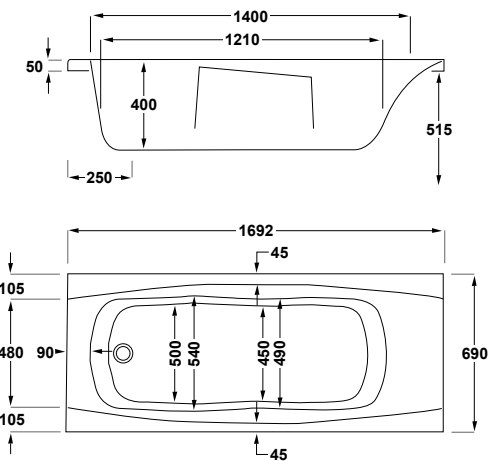

carron5

180 LITRES

1700 x 700mm H515mm D400mm		RRP
Bathtub	Q4-02114	£440
Front Panel	Q4-02320	£156
End Panel	Q4-02285	£125

carronite™

180 LITRES

1700 x 700mm H515mm D400mm		RRP
Bathtub	Q4-02115	£731
Front Panel	Q4-02321	£226
End Panel	Q4-02271	£164

1800