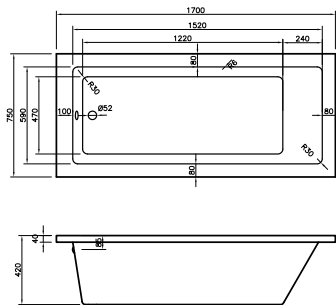

200 LITRES

1700 x 700mm H500mm D420mm	RRP
Bathtub	Q4-07063
	£299

1700