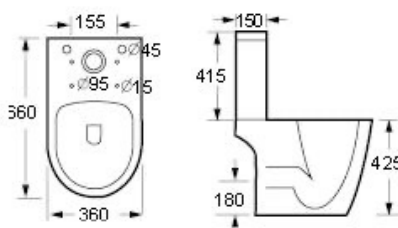

SIGNATURE		RRP
Q4-06449	Open Back Pan	£292
Q4-06450	Top Flush Cistern	£105
Q4-06415	Soft Close Seat	£86

Technical Information

- Soft-close seat