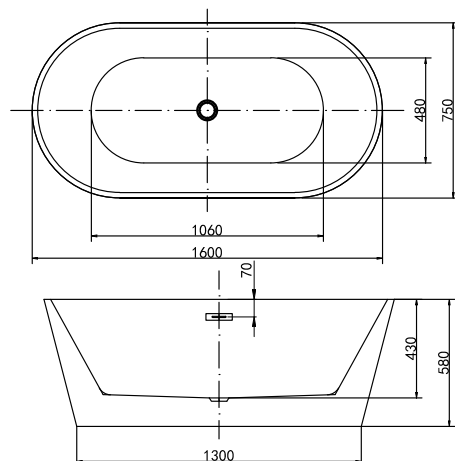

QUATTRO

FROM £1452

BATHS

1500

1600

Key features:

- 10-year warranty
- Heat-retaining quality acrylic
- Premium strength
- Industry-leading design

225 LITRES

H580mm W1500mm D750mm		RRP
Bathtub	Q4-06513	£1452
Bathtub	Q4-06527	£2312
Gloss White Waste Kit	Q4-06518	£78
Matt Black Waste Kit	Q4-06517	£78
Brushed Brass Waste Kit	Q4-06524	£75

Comes with chrome waste

235 LITRES

H580mm W1600mm D750mm		RRP
Bathtub	Q4-06502	£1488
Bathtub	Q4-06526	£2235
Gloss White Waste Kit	Q4-06518	£78
Matt Black Waste Kit	Q4-06517	£78
Brushed Brass Waste Kit	Q4-06524	£75

Comes with chrome waste