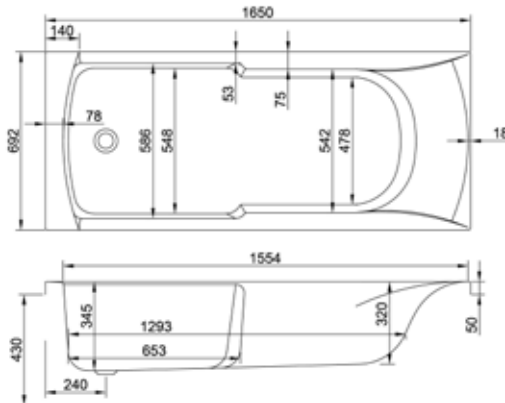

carron5

142 LITRES

1650 x 700mm H430mm D345mm		RRP
Bathtub	Q4-02585	£448
Front Panel	Q4-02598	£171
End Panel	Q4-02258	£140

carronite™

142 LITRES

1650 x 700mm H430mm D345mm		RRP
Bathtub	Q4-02586	£755
Front Panel	Q4-02599	£241
End Panel	Q4-02259	£179

1700