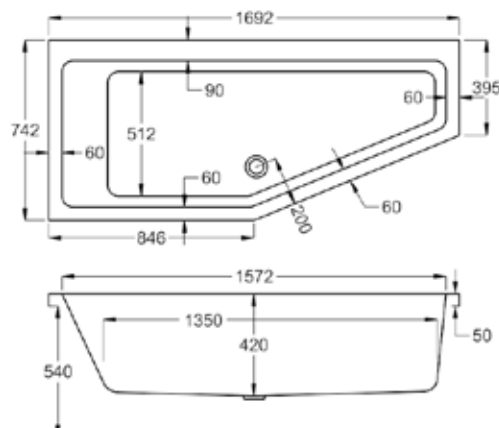

carron⁵

211 LITRES

1700 x 750mm RH H540mm D420mm		RRP
Bathtub	Q4-02180	£647
Front Panel	Q4-02328	£245
End Panel	Q4-02330	£122

carronite™

211 LITRES

1700 x 750mm RH H540mm D420mm		RRP
Bathtub	Q4-02178	£932
Front Panel	Q4-02329	£455
End Panel	Q4-02331	£163