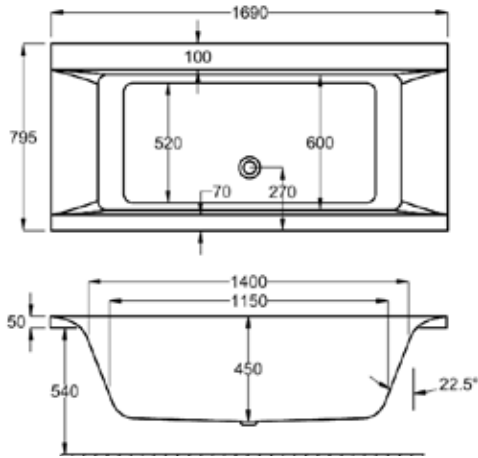

1700

carron5

220LITRES

1700 x 800mm H540mm D450mm		RRP
Bathtub	Q4-02094	£765
Front Panel	Q4-02318	£175
End Panel	Q4-02291	£125

carronite™

220LITRES

1700 x 800mm H540mm D450mm		RRP
Bathtub	Q4-02095	£1227
Front Panel	Q4-02319	£236
End Panel	Q4-02277	£164

1800