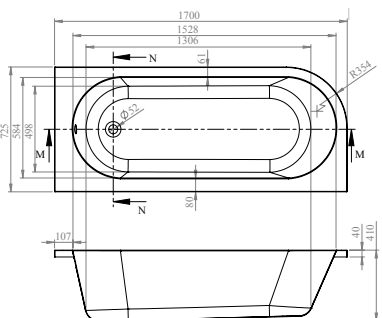

195 LITRES

1700 x 725mm LH H500mm D410mm		RRP
Bathub	Q4-07087	£449
Front Panel	Q4-07089	£235

1700