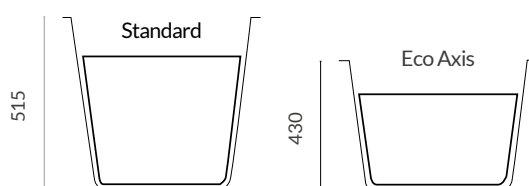

Eco Water Capacity

Key features:

- Made in the UK
- Superb heat retention
- Premium strength
- Industry-leading design
- L Panel option available