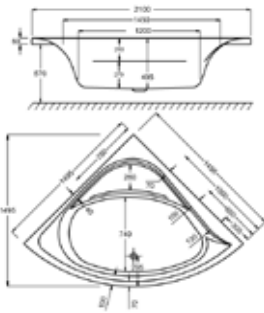

carronite™

190 LITRES

1200 x 1200mm H540mm D400mm		RRP
Bathtub	Q4-02243	£1281
Corner Panel	Q4-02261	£477

1500