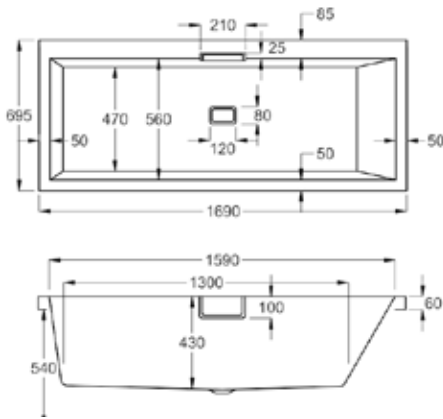

1700

carronite™

265 LITRES

1700 x 700mm LH H540mm D430mm		RRP
Bathtub	Q4-02406	£1150
Front Panel	Q4-02319	£236
End Panel	Q4-02272	£164
L Shape Panel	Q4-02569	£457

1700

carronite™

265 LITRES

1700 x 700mm RH H540mm D430mm		RRP
Bathtub	Q4-02407	£1150
Front Panel	Q4-02319	£236
End Panel	Q4-02272	£164
L Shape Panel	Q4-02569	£457

1700

carronite™

275 LITRES

1700 x 750mm LH H540mm D450mm		RRP
Bathtub	Q4-02408	£1353
Front Panel	Q4-02319	£236
End Panel	Q4-02275	£164
L Shape Panel	Q4-02300	£442

1700

carronite™

275 LITRES

1700 x 750mm RH H540mm D450mm		RRP
Bathtub	Q4-02409	£1353
Front Panel	Q4-02319	£236
End Panel	Q4-02275	£164
L Shape Panel	Q4-02300	£442