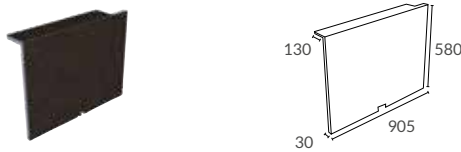

READY TO TILE END BATH PANEL WITH LIP		RRP
End Panel 905mm With Lip RH	Q4-23124	£149

Technical Information

- 905 x 580 x 30mm
- Easy to cut to size
- Pre-formed panels with adjustable legs