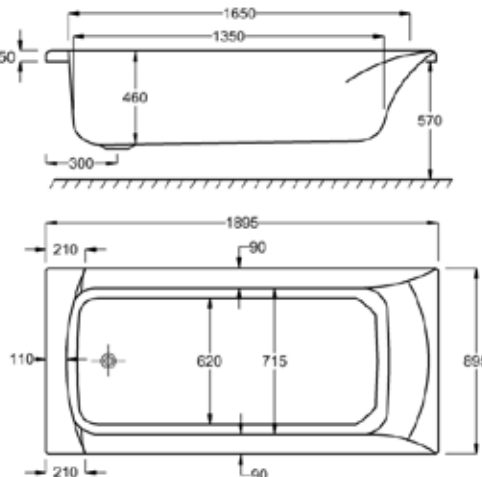

carron5

350 LITRES

1900 x 900mm H570mm D460mm		RRP
Bathtub	Q4-02201	£1333
Front Panel	Q4-02284	£201
End Panel	Q4-02294	£153

carronite™

350 LITRES

1900 x 900mm H570mm D460mm		RRP
Bathtub	Q4-02202	£1941
Front Panel	Q4-02270	£261
End Panel	Q4-02279	£180