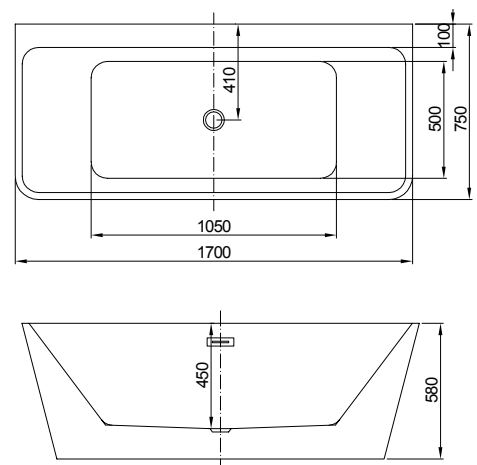

1700

245 LITRES

H580mm W1700mm D750mm		RRP
Bathtub	● Q4-06504	£1619
Bathtub	● Q4-06529	£2355
Gloss White Waste Kit	● Q4-06518	£78
Matt Black Waste Kit	● Q4-06517	£78
Brushed Brass Waste Kit	● Q4-06524	£75

Comes with chrome waste