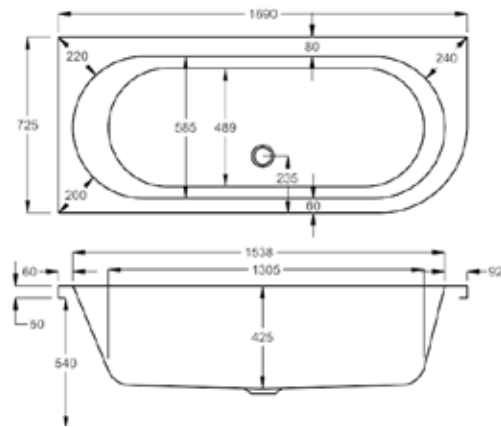

carron⁵

205 LITRES

1700 x 725mm RH H540mm D425mm		RRP
Bathtub	Q4-02215	£695
Curved Panel	Q4-02336	£312

carronite™

205 LITRES

1700 x 725mm RH H540mm D425mm		RRP
Bathtub	Q4-02216	£1118
Curved Panel	Q4-02337	£440

1700