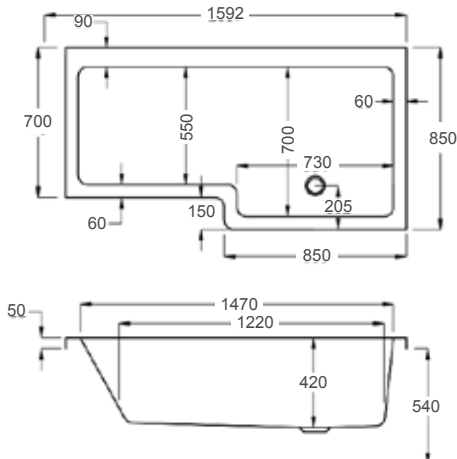

carron5

250 LITRES

1600 x 700-850mm RH H540mm D420mm		RRP
Bathtub	Q4-02388	£656
Front Panel	Q4-02390	£233
End Panel	Q4-02312	£146
Quantum Square Showerbath Screen	Q4-02347	£415

carronite™

250 LITRES

1600 x 700-850mm RH H540mm D420mm		RRP
Bathtub	Q4-02389	£937
Front Panel	Q4-02391	£517
End Panel	Q4-02313	£199
Quantum Square Showerbath Screen	Q4-02347	£415

1700