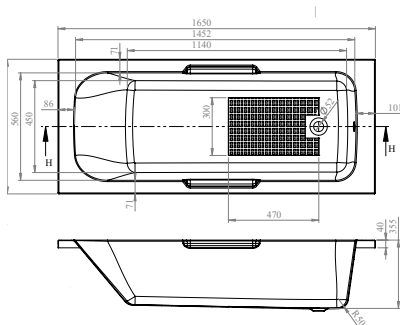

ADAPT

FROM £399

Customise your Adapt bath with chrome, matt black or brushed brass bath grips.

This model also features a comfortable back rest and a textured base.

1650

150 LITRES

1650 x 700mm H500mm D355mm		RRP
Bathtub	Q4-07090	£365
Grips	● Q4-07092	£34
Grips	● Q4-07093	£45
Grips	● Q4-07094	£45

1700

155 LITRES

1700 x 700mm H500mm D355mm		RRP
Bathtub	Q4-07091	£365
Grips	● Q4-07092	£34
Grips	● Q4-07093	£45
Grips	● Q4-07094	£45