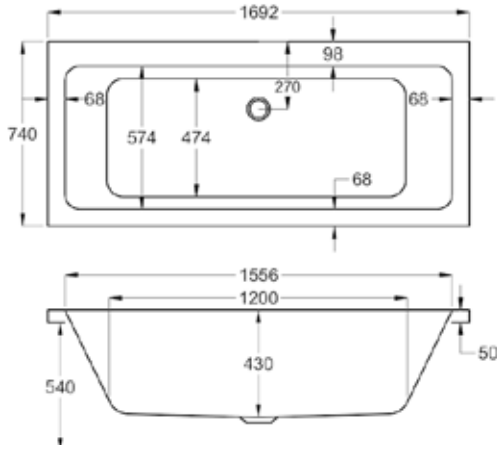

1700

carron⁵

190 LITRES

1700 x 750mm H540mm D430mm		RRP
Bathtub	Q4-02157	£550
Front Panel	Q4-02318	£175
End Panel	Q4-02289	£125

carronite™

190 LITRES

1700 x 750mm H540mm D430mm		RRP
Bathtub	Q4-02158	£856
Front Panel	Q4-02319	£236
End Panel	Q4-02275	£164

1700