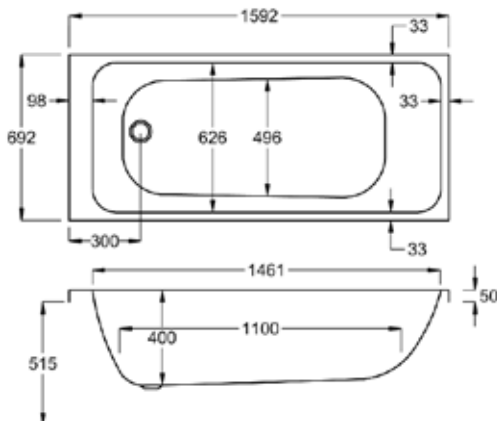

carron5

204 LITRES

1600 x 700mm H515mm D400mm		RRP
Bathtub	Q4-02420	£514
Front Panel	Q4-02316	£156
End Panel	Q4-02285	£125
CARRONITE L Shape Panel	Q4-02503	£457

carronite™

204 LITRES

1600 x 700mm H515mm D400mm		RRP
Bathtub	Q4-02421	£853
Front Panel	Q4-02317	£226
End Panel	Q4-02271	£164
CARRONITE L Shape Panel	Q4-02503	£457

1700