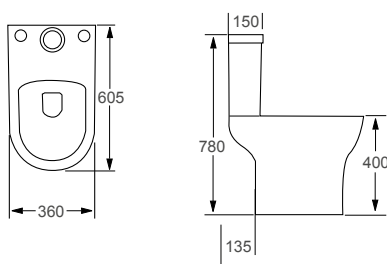

Technical Information

- Soft-close seat

SPACE		RRP
Q4-06430	Rimless Close Coupled Pan	£197
Q4-06431	Top Flush Cistern	£109
Q4-06428	Soft Close Seat	£83

Technical Information

- Rimless design

ICON		RRP
Q4-06408	Std. WC Pan	£197
Q4-06403	Top Flush Cistern	£105
Q4-06407	Soft Close Seat	£79
Q4-06410	Slim Soft Close Seat	£90