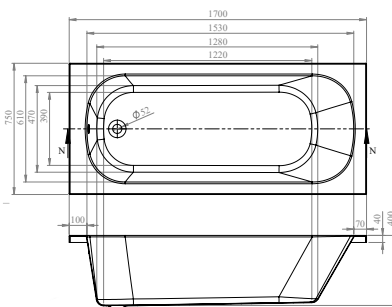

180 LITRES

1700 x 700mm H500mm D400mm	RRP
Bathub	Q4-07074 £285

1700