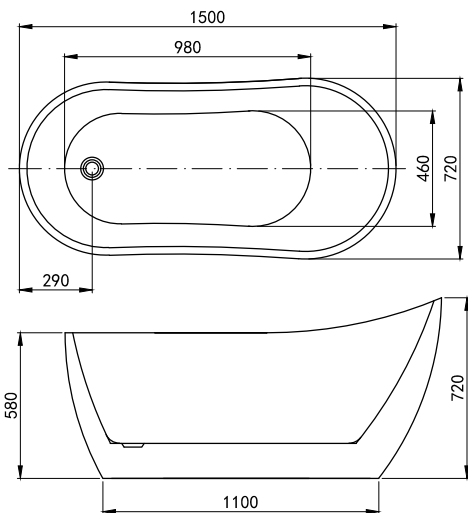

220 LITRES

H680mm W1500mm D700mm			RRP
Bathtub		Q4-06503	£1562
Bathtub		Q4-06528	£2412
Gloss White Waste Kit		Q4-06518	£78
Matt Black Waste Kit		Q4-06517	£78
Brushed Brass Waste Kit		Q4-06524	£75

Comes with chrome waste

Key features:

- 10-year warranty
- Heat-retaining quality acrylic
- Premium strength
- Industry-leading design