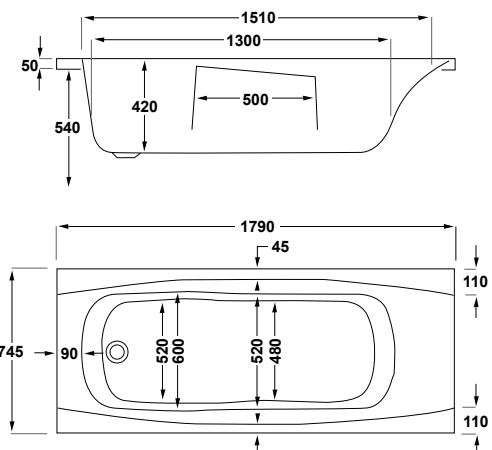

carron5

210 LITRES

1800 x 750mm H540mm D420mm		RRP
Bathtub	Q4-02116	£885
Front Panel	Q4-02322	£186
End Panel	Q4-02289	£125

carronite™

210 LITRES

1800 x 750mm H540mm D420mm		RRP
Bathtub	Q4-02117	£1253
Front Panel	Q4-02323	£246
End Panel	Q4-02275	£164