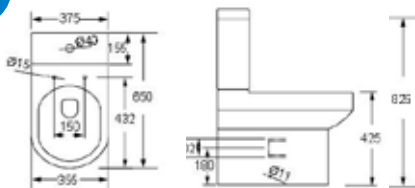

Technical Information

- Soft-close seat
- Quick-release seat
- Water inlet right or left

CLOSE COUPLED TOILETS - FLUSH FIT

NEW

VERONA	RRP
Q4-06464 Flush Fit Close Coupled Pan	£228
Q4-06458 Soft Close Seat	£75
Q4-06460 Slim Soft Close Seat	£75
Q4-06462 Top Flush Cistern	£89