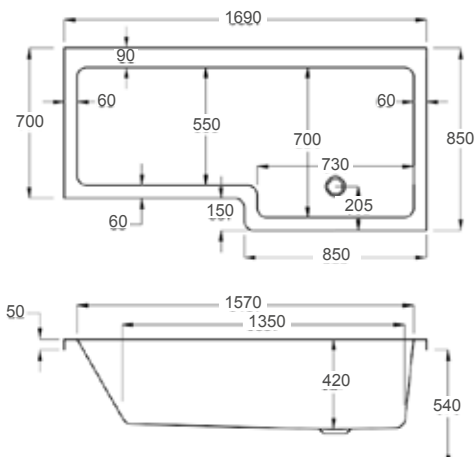

carron5

265 LITRES

1700 x 700-850mm RH H540mm D420mm		RRP
Bathtub	Q4-02207	£656
Front Panel	Q4-02326	£233
End Panel	Q4-02312	£146
Quantum Square Showerbath Screen	Q4-02347	£415

carronite™

265 LITRES

1700 x 700-850mm RH H540mm D420mm		RRP
Bathtub	Q4-02208	£937
Front Panel	Q4-02327	£502
End Panel	Q4-02313	£199
Quantum Square Showerbath Screen	Q4-02347	£415