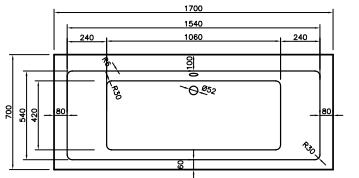

1700

205 LITRES

1700 x 700mm H500mm D420mm	RRP
Bath tub	Q4-07067
	£319

1700

215 LITRES

1700 x 750mm H500mm D420mm	RRP
Bath tub	Q4-07068
	£349

1700

225 LITRES

1700 x 800mm H500mm D420mm	RRP
Bath tub	Q4-07069
	£399

1800

235 LITRES

1800 x 800mm H500mm D420mm	RRP
Bath tub	Q4-07070
	£409

We recommend:

The Artist wall mounted bath spout and valve, see from page 366.

Key features:

- Leading European manufacturer
- Superb heat retention
- Industry-leading design