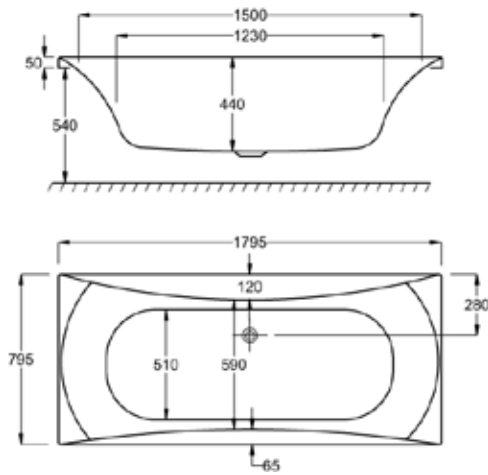

carron5

220 LITRES

1800 x 800mm H540mm D440mm		RRP
Bathtub	Q4-02009	£836
Front Panel	Q4-02322	£186
End Panel	Q4-02291	£125

carronite™

220 LITRES

1800 x 800mm H540mm D440mm		RRP
Bathtub	Q4-02010	£1216
Front Panel	Q4-02323	£246
End Panel	Q4-02277	£164