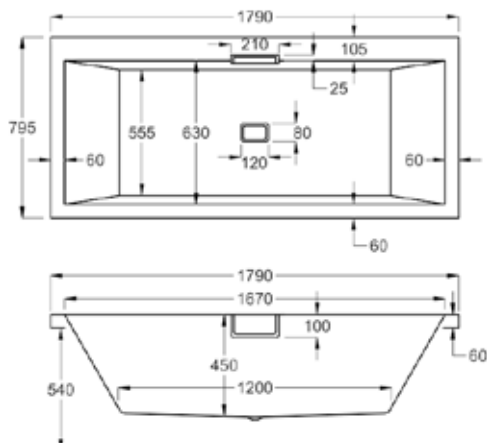

The flagship product. Design innovation and technology make Celsius our aspirational bathtub range.

Using the latest filling technology to dispense water, Celsius sits at the top of design and modernity.

1800