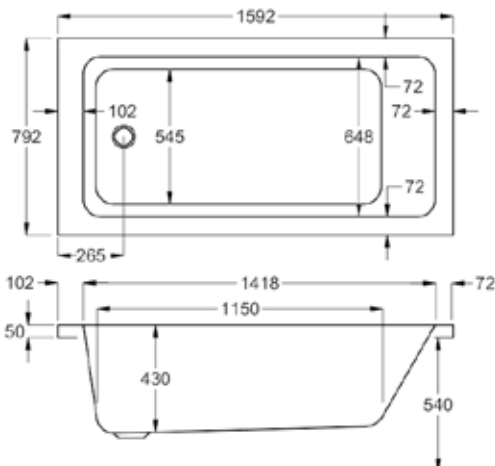

carron5

247 LITRES

1600 x 800mm H540mm D430mm		RRP
Bathtub	Q4-02145	£608
Front Panel	Q4-02281	£190
End Panel	Q4-02291	£125

carronite™

247 LITRES

1600 x 800mm H540mm D430mm		RRP
Bathtub	Q4-02146	£888
Front Panel	Q4-02267	£251
End Panel	Q4-02277	£164

1650