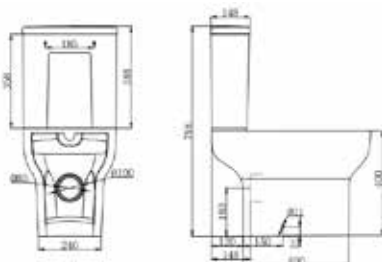

Technical Information

- Soft-close seat

SPACE		RRP
Q4-06430	Rimless Close Coupled Pan	£197
Q4-06431	Top Flush Cistern	£109
Q4-06428	Soft Close Seat	£83

Technical Information

- Rimless design

ICON		RRP
Q4-06408	Std. WC Pan	£197
Q4-06403	Top Flush Cistern	£105
Q4-06407	Soft Close Seat	£79
Q4-06410	Slim Soft Close Seat	£90