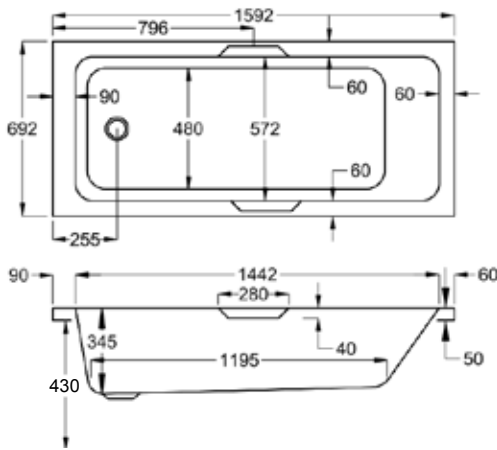

carron⁵

165 LITRES

1600 x 700mm H430mm D345mm		RRP
Bathtub	Q4-02449	£514
Front Panel	Q4-02254	£171
End Panel	Q4-02258	£140
CARRONITE L Shape Panel	Q4-02500	£457

carronite™

165 LITRES

1600 x 700mm H430mm D345mm		RRP
Bathtub	Q4-02450	£823
Front Panel	Q4-02255	£241
End Panel	Q4-02259	£179
CARRONITE L Shape Panel	Q4-02500	£457

1700