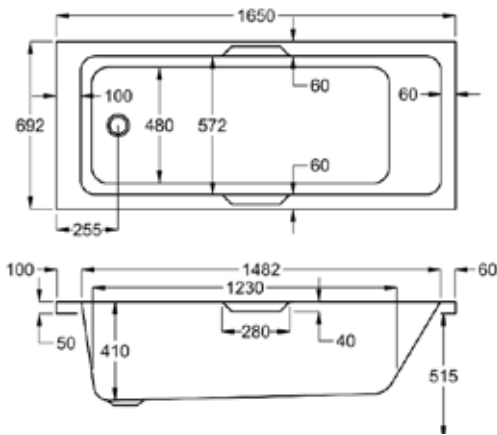

carron⁵

216LITRES

1650 x 700mm H515mm D410mm		RRP
Bathtub	Q4-02523	£514
Front Panel	Q4-02282	£156
End Panel	Q4-02285	£125

carronite™

216LITRES

1650 x 700mm H515mm D410mm		RRP
Bathtub	Q4-02524	£808
Front Panel	Q4-02268	£226
End Panel	Q4-02271	£164

1700