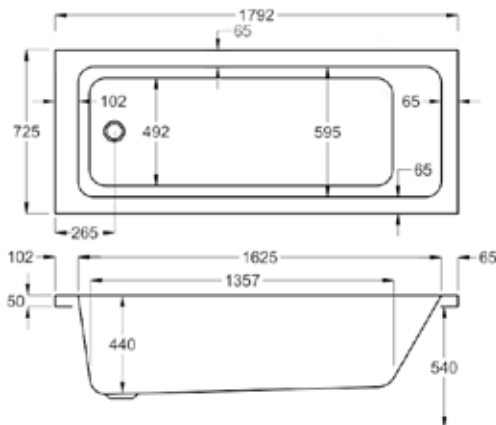

carron⁵

266 LITRES

1800 x 725mm H540mm D440mm		RRP
Bathtub	Q4-02153	£593
Front Panel	Q4-02322	£186
End Panel	Q4-02287	£125

carronite™

266 LITRES

1800 x 725mm H540mm D440mm		RRP
Bathtub	Q4-02154	£882
Front Panel	Q4-02323	£246
End Panel	Q4-02307	£164

1800