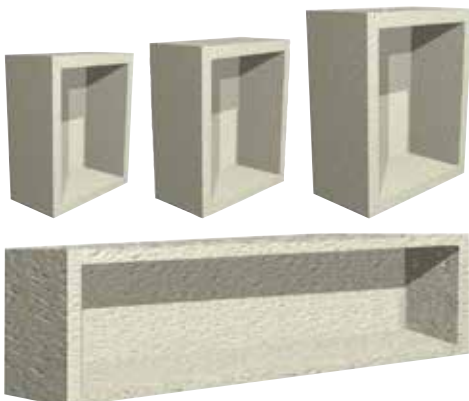

Linea™ WETROOM NICHES

WATERPROOF RECESSED STORAGE

CODE	SIZE	RRP
Q4-23136	350 x 350 x 100	£190
Q4-23137	350 x 350 x 180	£199
Q4-23138	420 x 350 x 100	£209
Q4-23139	420 x 350 x 180	£212
Q4-23140	500 x 800 x 100	£242
Q4-23141	500 x 800 x 180	£262
Q4-23142	600 x 350 x 180	£262
Q4-23143	350 x 1600 x 180	£374

Key features:

- Designed for pre-wall installation
- Ready-to-tile niche
- Fully waterproof
- Can be cut with a hand saw
- Easy to install
- Units can be stacked