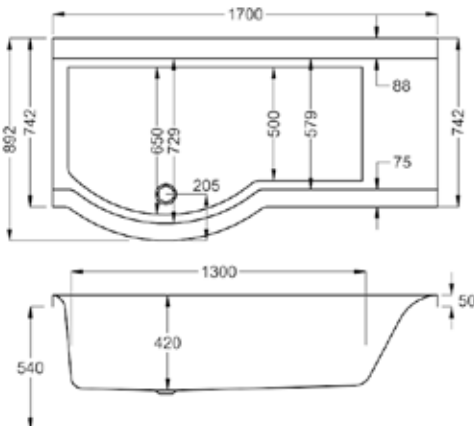

carron⁵

260 LITRES

1700 x 750-900mm LH H540mm D420mm		RRP
Bathtub	Q4-02369	£953
Front Panel	Q4-02375	£321
End Panel	Q4-02385	£161
Shower Screen	Q4-02380	£391

carronite™

260 LITRES

1700 x 750-900mm LH H540mm D420mm		RRP
Bathtub	Q4-02370	£1486
Front Panel	Q4-02376	£501
L Shape Panel	Q4-02506	£688
End Panel	Q4-02383	£214
Shower Screen	Q4-02380	£391

1700