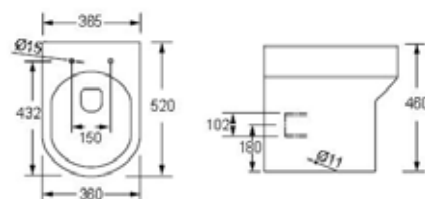

VERONA		RRP
Q4-06459	Comfort Height Back To Wall Pan	£219
Q4-06458	Soft Close Seat	£75
Q4-06460	Slim Soft Close Seat	£75
Q4-19133	6/3ltr Concealed Cistern	£104

Technical Information

- Soft-close seat