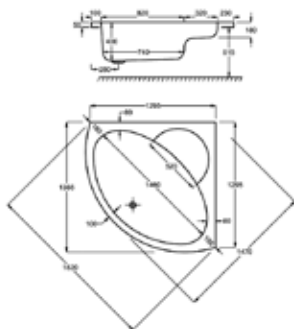

carron⁵ MONARCH CORNER BATH

235 LITRES

1300 x 1300mm H540mm D400mm		RRP
Bathtub	Q4-02236	£1126
Corner Panel	Q4-02304	£261

carronite[™]

235 LITRES

1300 x 1300mm H540mm D400mm		RRP
Bathtub	Q4-02237	£1358
Corner Panel	Q4-02305	£477