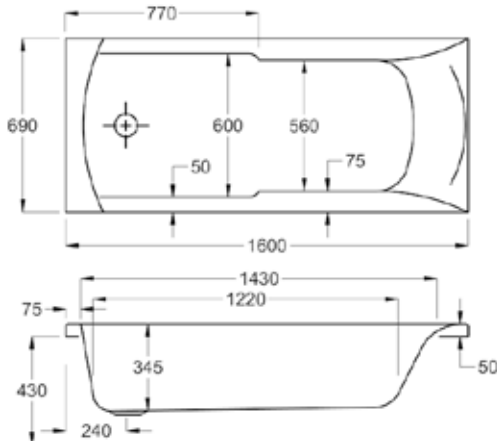

carron5

138 LITRES

1600 x 700mm H430mm D345mm		RRP
Bathtub	Q4-02033	£448
Front Panel	Q4-02254	£171
End Panel	Q4-02258	£140
CARRONITE L Shape Panel	Q4-02500	£457

carronite™

138 LITRES

1600 x 700mm H430mm D345mm		RRP
Bathtub	Q4-02034	£755
Front Panel	Q4-02255	£241
End Panel	Q4-02259	£179
CARRONITE L Shape Panel	Q4-02500	£457

1650