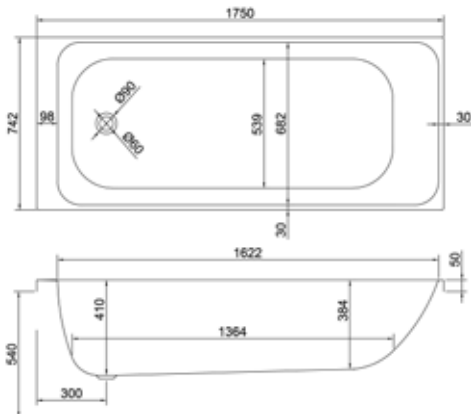

1750

carron5

264 LITRES

1750 x 750mm H540mm D410mm		RRP
Bathtub	Q4-02591	£649
Front Panel	Q4-02601	£190
End Panel	Q4-02289	£125
CARRONITE L Shape Panel	Q4-02607	£457

carronite™

264 LITRES

1750 x 750mm H540mm D410mm		RRP
Bathtub	Q4-02592	£1014
Front Panel	Q4-02602	£251
End Panel	Q4-02275	£164
CARRONITE L Shape Panel	Q4-02607	£457

1800