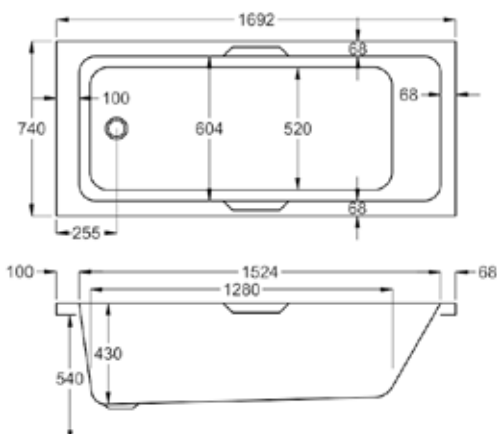

carron⁵

240LITRES

1700 x 750mm H540mm D430mm		RRP
Bathtub	Q4-02171	£628
Front Panel	Q4-02318	£175
End Panel	Q4-02289	£125

carronite™

240LITRES

1700 x 750mm H540mm D430mm		RRP
Bathtub	Q4-02172	£919
Front Panel	Q4-02319	£236
End Panel	Q4-02275	£164