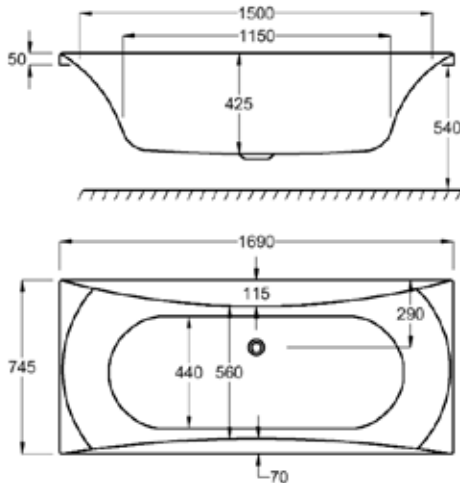

carron5

175 LITRES

1700 x 750mm H540mm D425mm		RRP
Bathtub	Q4-02007	£634
Front Panel	Q4-02318	£175
End Panel	Q4-02289	£125

carronite™

175 LITRES

1700 x 750mm H540mm D425mm		RRP
Bathtub	Q4-02008	£919
Front Panel	Q4-02319	£236
End Panel	Q4-02275	£164

1800