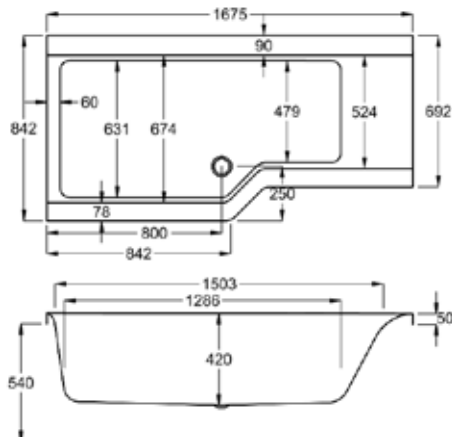

1675

carron⁵

245 LITRES

1675 x 700-850mm LH H540mm D420mm		RRP
Bathtub	Q4-02525	£911
Front Panel	Q4-02529	£321
End Panel	Q4-02312	£146
Quantum Square Showerbath Screen	Q4-02347	£415

carronite[™]

245 LITRES