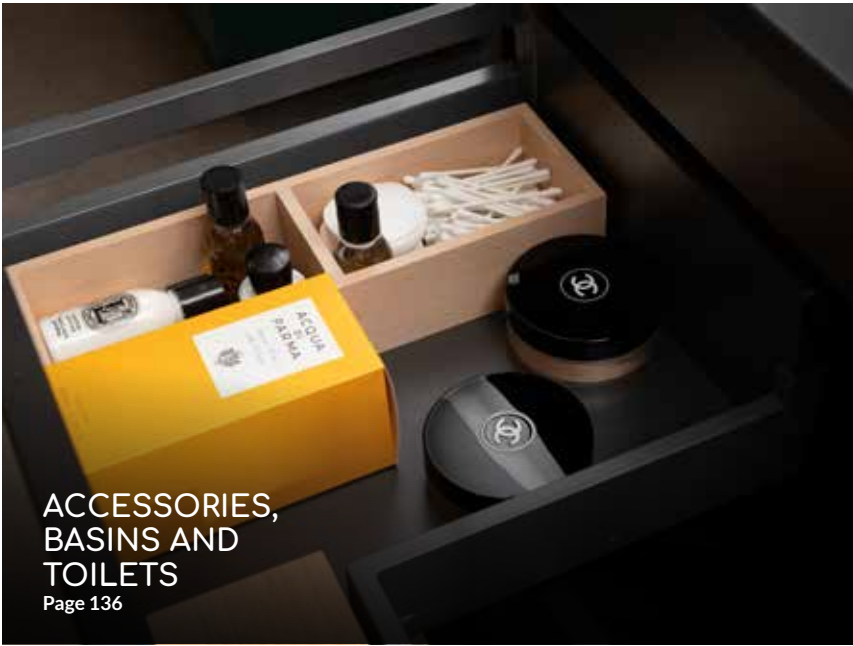

ACCESSORIES,
BASINS AND
TOILETS
Page 136

ZANETTI® SERIES

Scan me!

Clean lines and a huge range of colours and sizes make Series a versatile bestseller. Personalise it with your choice of handles from our wide range - including our gorgeous surf-lipped option.