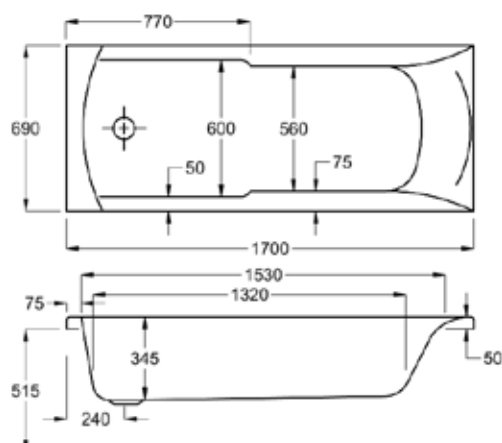

1700

carron⁵

145 LITRES

1700 x 700mm H515mm D345mm		RRP
Bathtub	Q4-02126	£448
Front Panel	Q4-02320	£156
End Panel	Q4-02285	£125
CARRONITE L Shape Panel	Q4-02299	£442

carronite™

145 LITRES

1700 x 700mm H515mm D345mm		RRP
Bathtub	Q4-02127	£755
Front Panel	Q4-02321	£226
End Panel	Q4-02271	£164
CARRONITE L Shape Panel	Q4-02299	£442