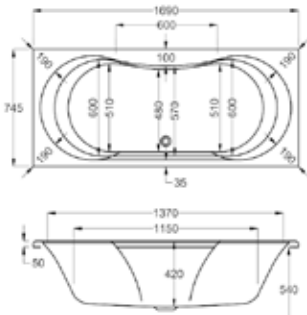

1800

carron⁵ ARC - DOUBLE ENDED

210 LITRES

1800 x 800mm H540mm D430mm		RRP
Bathtub	Q4-02019	£657
Front Panel	Q4-02322	£186
End Panel	Q4-02291	£125

carronite™

210 LITRES

1800 x 800mm H540mm D430mm		RRP
Bathtub	Q4-02020	£932
Front Panel	Q4-02323	£246
End Panel	Q4-02277	£164