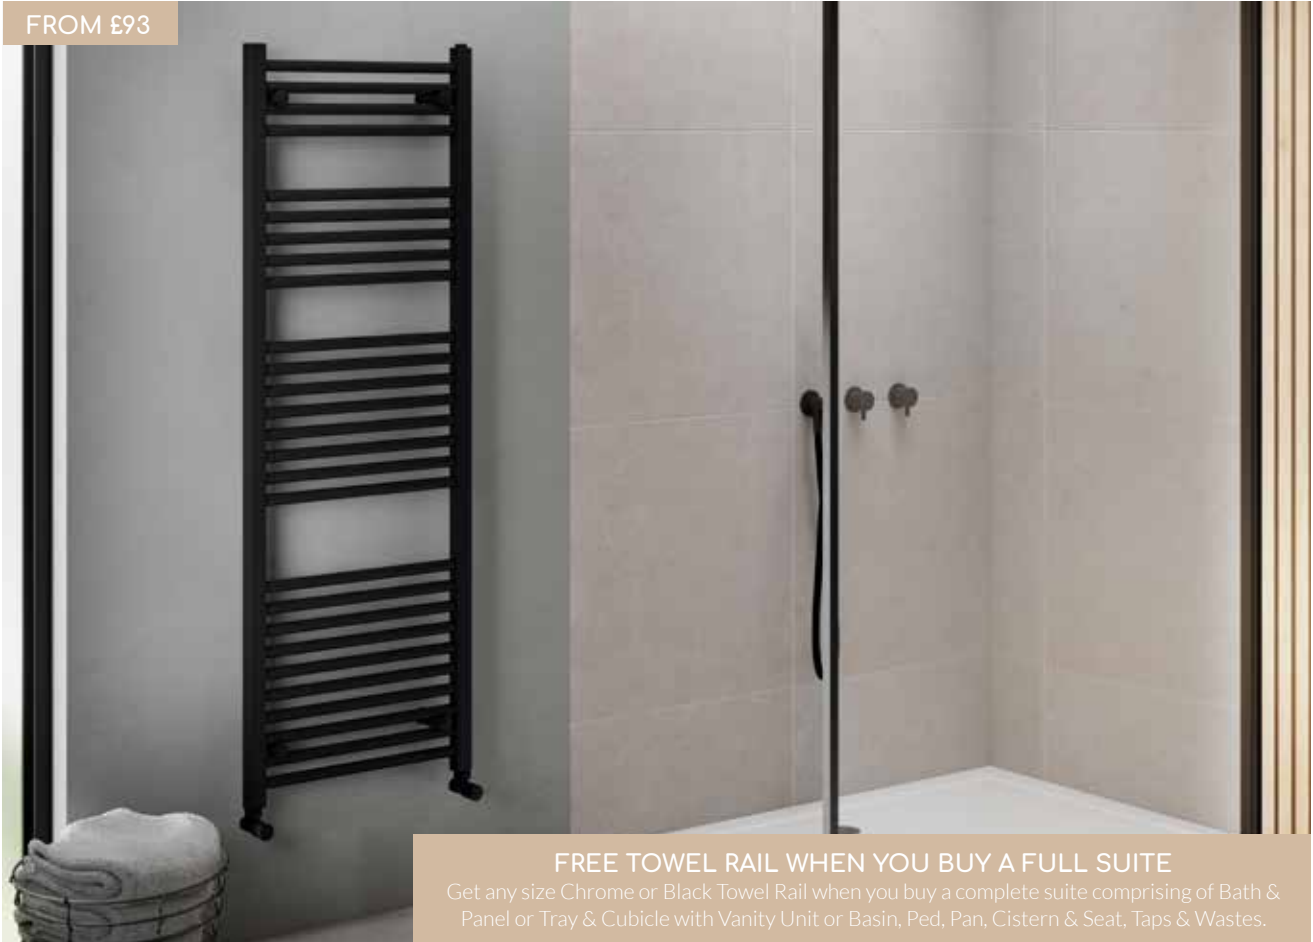

TOWEL RADIATOR

FROM £93

FREE TOWEL RAIL WHEN YOU BUY A FULL SUITE

Get any size Chrome or Black Towel Rail when you buy a complete suite comprising of Bath & Panel or Tray & Cubicle with Vanity Unit or Basin, Ped, Pan, Cistern & Seat, Taps & Wastes.

CODE	SIZE	PIPE CENTRES	BTU	RRP
Q4-10001	Chrome 800 x 400	360	749	£110
Q4-10002	Chrome 800 x 500	460	899	£125
Q4-10003	Chrome 800 x 600	560	1029	£138
Q4-10010	Black 800 x 400	360	1147	£93
Q4-10011	Black 800 x 500	460	1293	£104
Q4-10012	Black 800 x 600	560	1493	£110
Q4-10019	Anthracite 800 x 400	360	1147	£93
Q4-10020	Anthracite 800 x 500	460	1293	£104
Q4-10021	Anthracite 800 x 600	560	1493	£110

CODE	SIZE	PIPE CENTRES	BTU	RRP
Q4-10004	Chrome 1200 x 500	460	1339	£155
Q4-10005	Chrome 1200 x 600	560	1524	£173
Q4-10013	Black 1200 x 500	460	2045	£135
Q4-10014	Black 1200 x 600	560	2213	£146
Q4-10022	Anthracite 1200 x 500	460	2045	£135
Q4-10023	Anthracite 1200 x 600	560	2213	£146

CODE	SIZE	PIPE CENTRES	BTU	RRP
Q4-10006	Chrome 1400 x 500	460	1561	£198
Q4-10007	Chrome 1400 x 600	560	1741	£225
Q4-10015	Black 1400 x 500	460	2396	£152
Q4-10016	Black 1400 x 600	560	2623	£167
Q4-10024	Anthracite 1400 x 500	460	2396	£152
Q4-10025	Anthracite 1400 x 600	560	2623	£167

CODE	SIZE	PIPE CENTRES	BTU	RRP
Q4-10008	Chrome 1600 x 500	460	1824	£225
Q4-10009	Chrome 1600 x 600	560	2093	£240
Q4-10017	Black 1600 x 500	460	2735	£173
Q4-10018	Black 1600 x 600	560	3064	£188
Q4-10026	Anthracite 1600 x 500	460	2735	£173
Q4-10027	Anthracite 1600 x 600	560	3064	£188

RADIATORS