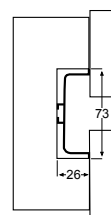

4 Handle Trims to choose from

*All handle trims come with fixing brackets and can be cut to size.

	CODE Q4-28522	SIZE 2000	RRP £93
	CODE Q4-28517	SIZE 2000	RRP £93
	CODE Q4-28520	SIZE 2000	RRP £93
	CODE Q4-28516	SIZE 2000	RRP £114

Handle Trim

The carcasses are pre-cut to suit the requirements of inserting the handle trim into position.