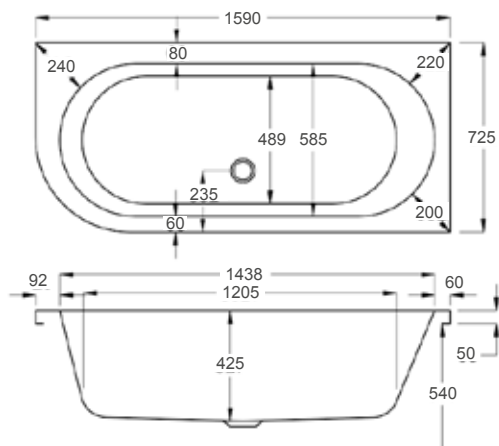

carron5

197 LITRES

1600 x 725mm LH H540mm D425mm		RRP
Bathtub	Q4-02209	£695
Curved Panel	Q4-02334	£312

carronite™

197 LITRES

1600 x 725mm LH H540mm D425mm		RRP
Bathtub	Q4-02210	£1133
Curved Panel	Q4-02335	£440

1600