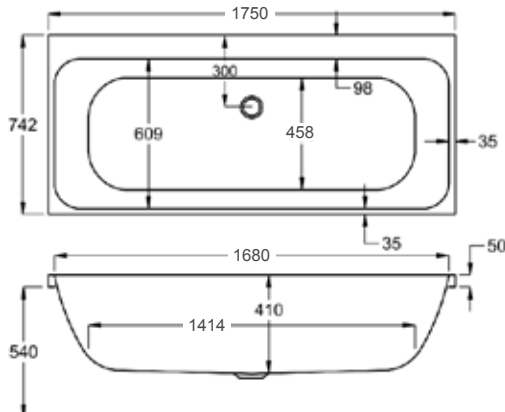

1750

carron5

236 LITRES

1750 x 750mm H540mm D410mm		RRP
Bathtub	Q4-02593	£649
Front Panel	Q4-02601	£190
End Panel	Q4-02289	£125
CARRONITE L Shape Panel	Q4-02607	£457

carronite™

236 LITRES

1750 x 750mm H540mm D410mm		RRP
Bathtub	Q4-02594	£1014
Front Panel	Q4-02602	£251
End Panel	Q4-02275	£164
CARRONITE L Shape Panel	Q4-02607	£457