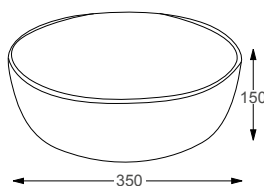

Technical Information

- 380 x 380 x 135
- No tap hole

Zaneti, Ellipsa Square

Zaneti, Ellipsa

ZANETI®

ASPECT ROUND		RRP
Q4-29031	Sit On Basin	£209
Q4-23201	Professional Basin Waste	£38

Technical Information 