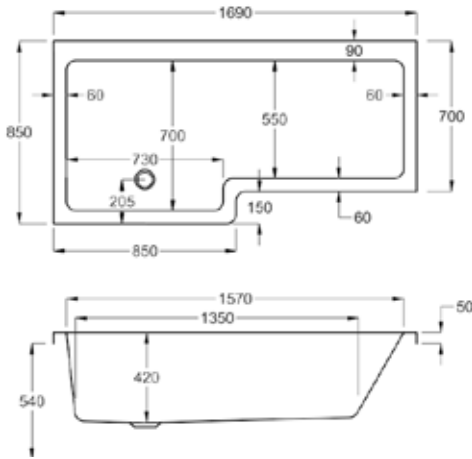

carron5

265 LITRES

1700 x 700-850mm LH H540mm D420mm		RRP
Bathtub	Q4-02205	£656
Front Panel	Q4-02326	£233
End Panel	Q4-02312	£146
Quantum Square Showerbath Screen	Q4-02347	£415

carronite™

265 LITRES

1700 x 700-850mm LH H540mm D420mm		RRP
Bathtub	Q4-02206	£937
Front Panel	Q4-02327	£502
End Panel	Q4-02313	£199
Quantum Square Showerbath Screen	Q4-02347	£415

1700