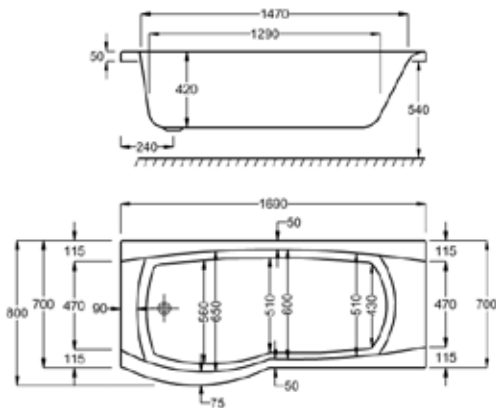

carron5

230LITRES

1700 x 700-800mm LH H540mm D420mm		RRP
Bathtub	Q4-02075	£868
Front Panel	Q4-02297	£223
End Panel	Q4-02312	£146
Shower Screen	Q4-02343	£391

carronite™

230LITRES

1700 x 700-800mm LH H540mm D420mm		RRP
Bathtub	Q4-02076	£1352
Front Panel	Q4-02298	£466
End Panel	Q4-02313	£199
Shower Screen	Q4-02343	£391

1700