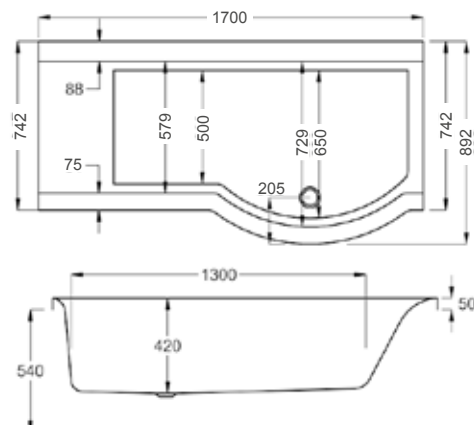

carron⁵

260 LITRES

1700 x 750-900mm RH H540mm D420mm		RRP
Bathtub	Q4-02371	£953
Front Panel	Q4-02375	£321
End Panel	Q4-02385	£161
Shower Screen	Q4-02380	£391

carronite™

260 LITRES

1700 x 750-900mm RH H540mm D420mm		RRP
Bathtub	Q4-02372	£1486
Front Panel	Q4-02376	£501
L Shape Panel	Q4-02506	£688
End Panel	Q4-02383	£214
Shower Screen	Q4-02380	£391