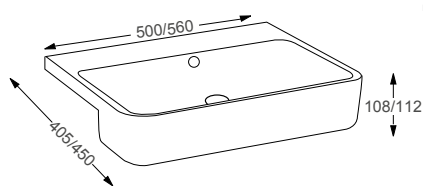

HARMONY		RRP
Q4-29044	500 Semi-Recessed Basin	£159
Q4-29043	560 Semi-Recessed Basin	£199
Q4-23201	Professional Basin Waste	£38

Technical Information

- 500/560 x 405/450 x 108/112
- Suitable for Zaneti standard depth fitted furniture
- Professional basin waste, suitable for basins with and without an overflow – also able to adapt it to be freeflow