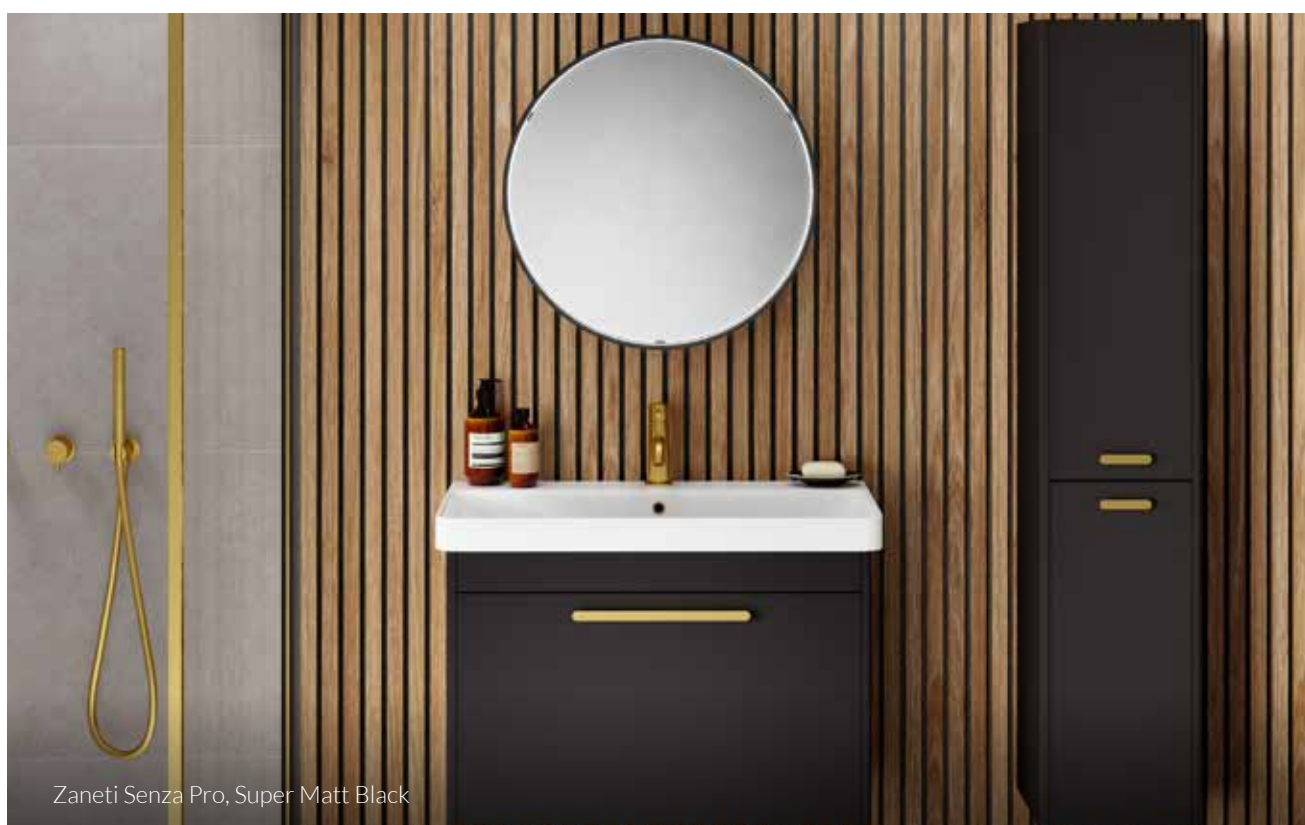

Zaneti Senza Pro, Super Matt Black