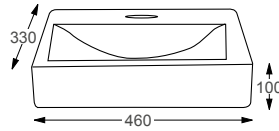

Linea™

NAPLES		RRP
Q4-19306	460 Sit On Basin	£254
Q4-23201	Professional Basin Waste	£38

Technical Information

- 460 x 330 x 100
- Sit on basin only
- Professional basin waste, suitable for basins with and without an overflow – also able to adapt it to be freeflow