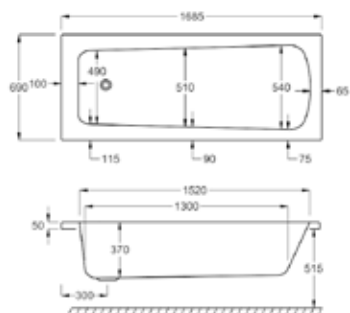

carron BRITTANIA & BRITTANIA SUPER DEEP

Simplicity at its best. Brittania also comes in a Super Deep option, leading to the ultimate relax-and-unwind soak.

This bath comes in three sizes and two finishes, allowing you to choose the best option for your bathroom.

Key features:

- Made in the UK
- Superb heat retention
- Premium strength
- Industry-leading design
- Built to last

1700

carron⁵

155 LITRES

1700 x 700mm H515mm D370mm		RRP
Bathtub	Q4-02043	£442
Front Panel	Q4-02320	£156
End Panel	Q4-02285	£125
CARRONITE L Shape Panel	Q4-02299	£442

carronite™

155 LITRES

1700 x 700mm H515mm D370mm		RRP
Bathtub	Q4-02044	£635
Front Panel	Q4-02321	£226
End Panel	Q4-02271	£164
CARRONITE L Shape Panel	Q4-02299	£442