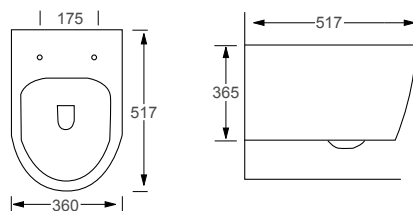

RIMLESS

SIGNATURE	RRP
Q4-06416 Wall Hung Rimless WC	£288
Q4-06415 Soft Close Seat	£86

Technical Information

- Soft-close seat
- Rimless WC
- Requires frame system

SEMI-RECESSED BASINS

Maison Banos, Harmony