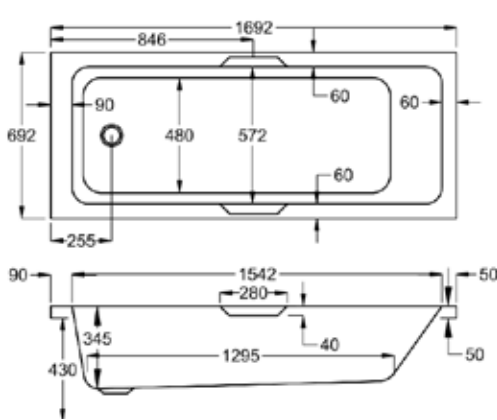

carron⁵

174 LITRES

1700 x 700mm H430mm D345mm		RRP
Bathtub	Q4-02402	£514
Front Panel	Q4-02256	£171
End Panel	Q4-02258	£140
CARRONITE L Shape Panel	Q4-02501	£457

carronite™

174 LITRES

1700 x 700mm H430mm D345mm		RRP
Bathtub	Q4-02403	£808
Front Panel	Q4-02257	£241
End Panel	Q4-02259	£179
CARRONITE L Shape Panel	Q4-02501	£457