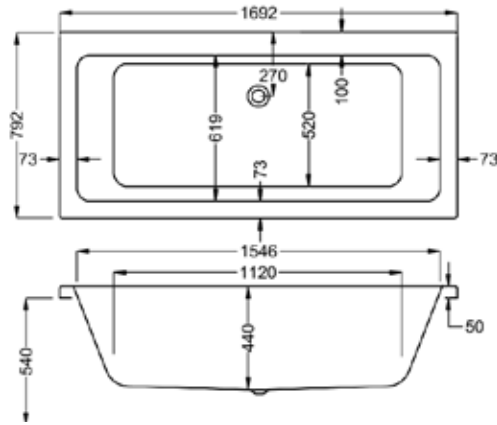

carron⁵

200 LITRES

1700 x 800mm H540mm D440mm		RRP
Bathtub	Q4-02392	£608
Front Panel	Q4-02318	£175
End Panel	Q4-02291	£125

carronite™

200 LITRES

1700 x 800mm H540mm D440mm		RRP
Bathtub	Q4-02393	£888
Front Panel	Q4-02319	£236
End Panel	Q4-02277	£164

1800