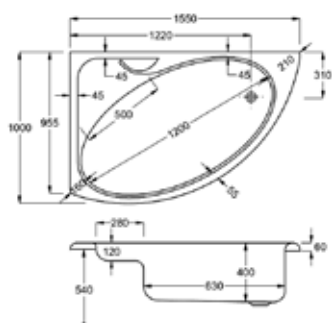

carron⁵ DOVE CORNER BATH

190 LITRES

1550 x 950mm LH H540mm D400mm		RRP
Bathtub	Q4-02232	£994
Corner Panel	Q4-02262	£261

carronite™

190 LITRES

1550 x 950mm LH H540mm D400mm		RRP
Bathtub	Q4-02233	£1335
Corner Panel	Q4-02263	£477

1550