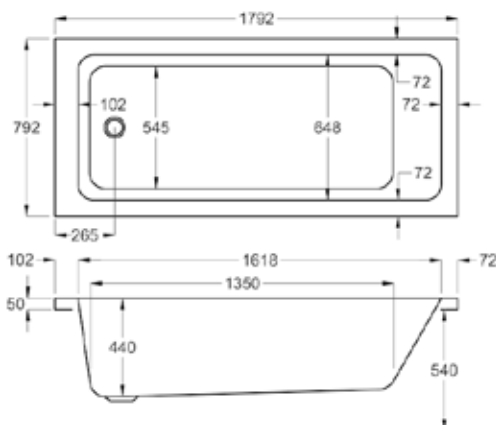

carron⁵

285 LITRES

1800 x 800mm H540mm D440mm		RRP
Bathtub	Q4-02155	£659
Front Panel	Q4-02322	£186
End Panel	Q4-02291	£125

carronite™

285 LITRES

1800 x 800mm H540mm D440mm		RRP
Bathtub	Q4-02156	£956
Front Panel	Q4-02323	£246
End Panel	Q4-02277	£164