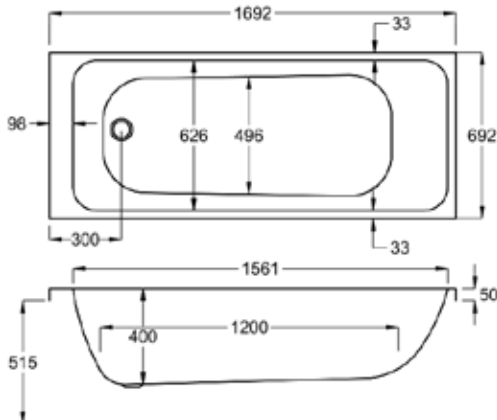

carron5

218 LITRES

1700 x 700mm H515mm D400mm		RRP
Bathtub	Q4-02422	£514
Front Panel	Q4-02320	£156
End Panel	Q4-02285	£125
CARRONITE L Shape Panel	Q4-02299	£442

carronite™

218 LITRES

1700 x 700mm H515mm D400mm		RRP
Bathtub	Q4-02423	£853
Front Panel	Q4-02321	£226
End Panel	Q4-02271	£164
CARRONITE L Shape Panel	Q4-02299	£442

1700