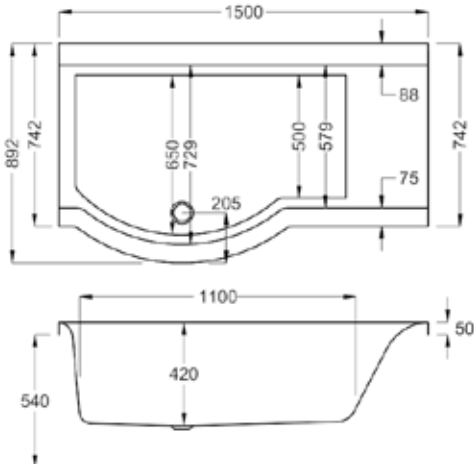

Choose from 5mm or Carronite, multiple sizes and different orientations.

SHOWER SCREEN		RRP
Wrap-Around Shower Screen	Q4-02379	£1154

1500

carron⁵

228 LITRES

1500 x 750-900mm LH H540mm D420mm		RRP
Bathtub	Q4-02365	£953
Front Panel	Q4-02373	£321
End Panel	Q4-02385	£161
Shower Screen	Q4-02380	£391