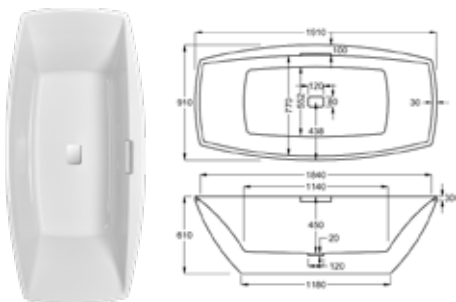

Comes with waste

1750

carronite™ HALCYON SQUARE FREESTANDING 286 LITRES

1750 x 800mm H560mm D450mm		RRP
Bathtub	Q4-02105	£2161

Comes with waste

carron CELSIUS

1900

carronite™ CELSIUS FREESTANDING 330 LITRES