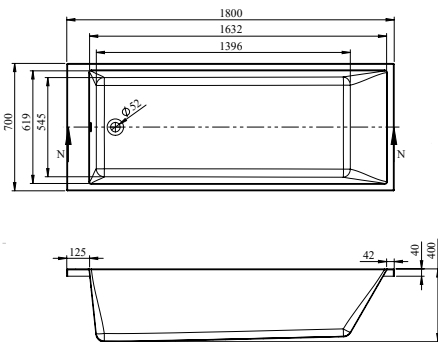

240 LITRES

1700 x 750mm H500mm D400mm	RRP
Bath tub	Q4-07079
	£499

1800

270 LITRES

1800 x 700mm H500mm D400mm	RRP
Bath tub	Q4-07080
	£565