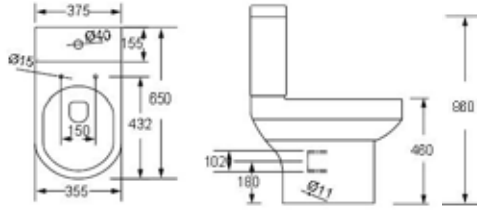

VERONA		RRP
Q4-06463	Comfort Height Open Back WC Pan	£258
Q4-06458	Soft Close Seat	£75
Q4-06460	Slim Soft Close Seat	£75
Q4-06462	Top Flush Cistern	£89

Technical Information

- Soft-close seat