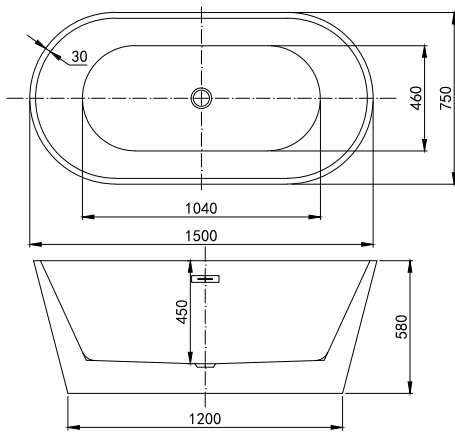

QUATTRO

FROM £1452

BATHS

1500

1600

Key features:

- 10-year warranty
- Heat-retaining quality acrylic
- Premium strength
- Industry-leading design

225 LITRES

H580mm W1500mm D750mm		RRP
Bathtub	Q4-06513	£1452
Bathtub	Q4-06527	£2312
Gloss White Waste Kit	Q4-06518	£78
Matt Black Waste Kit	Q4-06517	£78
Brushed Brass Waste Kit	Q4-06524	£75

Comes with chrome waste

235 LITRES

H580mm W1600mm D750mm		RRP
Bathtub	Q4-06502	£1488
Bathtub	Q4-06526	£2235
Gloss White Waste Kit	Q4-06518	£78
Matt Black Waste Kit	Q4-06517	£78
Brushed Brass Waste Kit	Q4-06524	£75

Comes with chrome waste