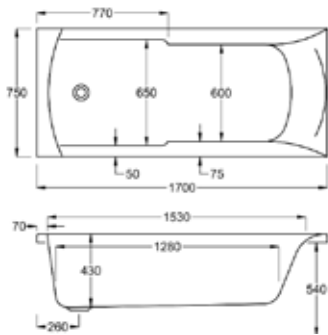

carron INDEX, APEX & URBAN SIT BATH

These baths offer uncomplicated designs that work in a multitude of bathroom settings.

Choose a classic single ended bathtub or opt for the sit-in bath if you're short on space but still want that bathing experience.

Key features:

- Made in the UK
- Superb heat retention
- Premium strength
- Industry-leading design
- 30-year warranty on Carronite

1700

carron⁵ INDEX SINGLE ENDED

195 LITRES

1700 x 750mm H540mm D430mm		RRP
Bathtub	Q4-02118	£718
Front Panel	Q4-02318	£175
End Panel	Q4-02289	£125
CARRONITE L Shape Panel	Q4-02300	£442

carronite™

195 LITRES

1700 x 750mm H540mm D430mm		RRP
Bathtub	Q4-02119	£1027
Front Panel	Q4-02319	£236
End Panel	Q4-02275	£164
CARRONITE L Shape Panel	Q4-02300	£442