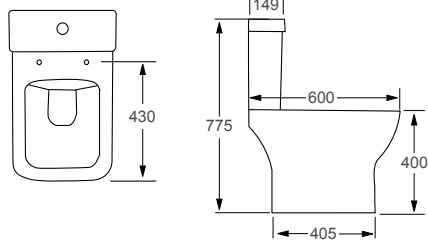

OUTLINE	RRP
Q4-06402 Std. WC Pan	£204
Q4-06403 Top Flush Cistern	£105
Q4-06401 Soft Close Seat	£79
Q4-06419 Slim Soft Close Seat	£86

Technical Information

- Soft-close seat
- Quick-release seat
- Water inlet right or left

CLOSE COUPLED TOILETS - FLUSH FIT

NEW

VERONA	RRP
Q4-06464 Flush Fit Close Coupled Pan	£228
Q4-06458 Soft Close Seat	£75
Q4-06460 Slim Soft Close Seat	£75
Q4-06462 Top Flush Cistern	£89

Technical Information

- Soft-close seat

OUTLINE	RRP
Q4-06404 Flush Fit WC Pan	£253
Q4-06403 Top Flush Cistern	£105
Q4-06401 Soft Close Seat	£79

Technical Information

- Soft-close seat
- Quick-release seat

SIGNATURE	RRP
Q4-06451 Flush Fit WC Pan	£308
Q4-06450 Top Flush Cistern	£105
Q4-06415 Soft Close Seat	£86

Technical Information

- Soft-close seat

ICON	RRP
Q4-06411 Flush Fit WC Pan	£264
Q4-06403 Top Flush Cistern	£105
Q4-06407 Soft Close Seat	£79
Q4-06410 Slim Soft Close Seat	£90

Technical Information

- Soft-close seat
- Quick-release seat