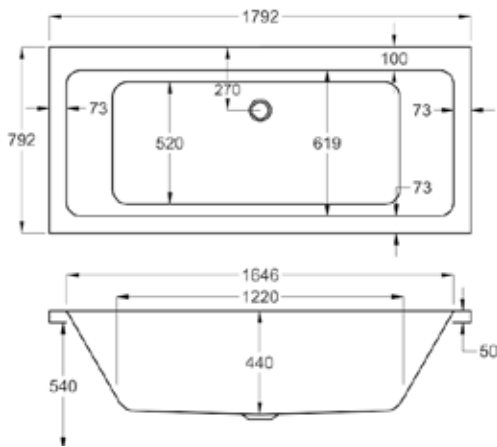

carron⁵

230 LITRES

1800 x 800mm H540mm D440mm		RRP
Bathtub	Q4-02161	£659
Front Panel	Q4-02322	£186
End Panel	Q4-02291	£125

carronite™

230 LITRES

1800 x 800mm H540mm D440mm		RRP
Bathtub	Q4-02162	£956
Front Panel	Q4-02323	£246
End Panel	Q4-02277	£164

1900