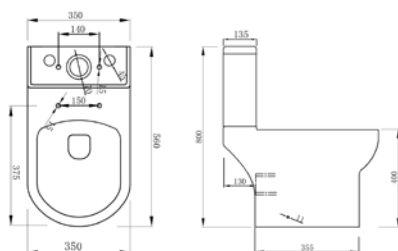

MINIMALIST SHORT PROJECTION		RRP
Q4-06452	Close Coupled Pan	£160
Q4-06453	Cistern	£77
Q4-06454	Soft Close Seat	£50

Technical Information

- Soft-close seat