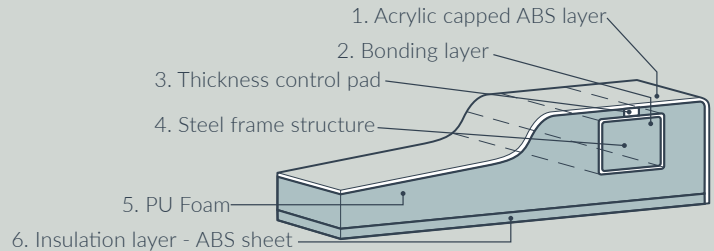

Shower trays

ZAMORI

■ LIFETIME ■

GUARANTEE*

Flexible installation

Option 1

Placed flat on the floor

The thin Zamori trays are only 35mm high which gives a modern, minimalist appearance to even the simplest and most cost effective installation method.

Option 2

Level to the floor

The low 35mm height allows the tray to be sunk into the floor so that the upper surface is level with the floor. The framed rim still allows good water retention to avoid water escape.

Option 3

Raised above the floor

Zamori offers optional adjustable legs and panel sets for raising the tray 100mm above the floor. The packs include removable acrylic side panels to match the shower tray. These are held in place by magnetic clips to ensure maintenance is easy.

Reinforced trays

All our trays are manufactured from Acrylic sheet and incorporate our patented steel reinforcing frame. This is formed to be the exact shape of each tray and ensures rigidity for a lifetime of use. The trays are flat on the under-surface; this makes installation and levelling very easy.

Anti-bacterial

All Zamori shower trays are impregnated with an anti-bacterial zeomic agent.

One of the amazing qualities of silver is that it has inherent anti-microbial properties - Zamori has added the silver-based anti-bacterial additive Zeomic into the manufacturing process. The anti-microbial qualities protect against harmful bacteria and suppress mould growth.

1) The silver ions from Zeomic impregnate the microbe surface and are then absorbed by the cells through active transfer.
2) The silver ions react with several metabolic enzymes within the metabolic system of the microbes.
3) The activity of these enzymes is hindered and the growth of microbes is inhibited.

Anti-slip

Zamori anti-slip is simply the finest available.

Our anti-slip trays comply with DIN51097 class C - the highest anti-slip rating.

We are the only manufacturer to thermo bond the Swiss Grip Antislip onto the tray with a curing process - to ensure better performance for a cleaner and longer lasting surface.

DIN51097 class C anti-slip ramp test.