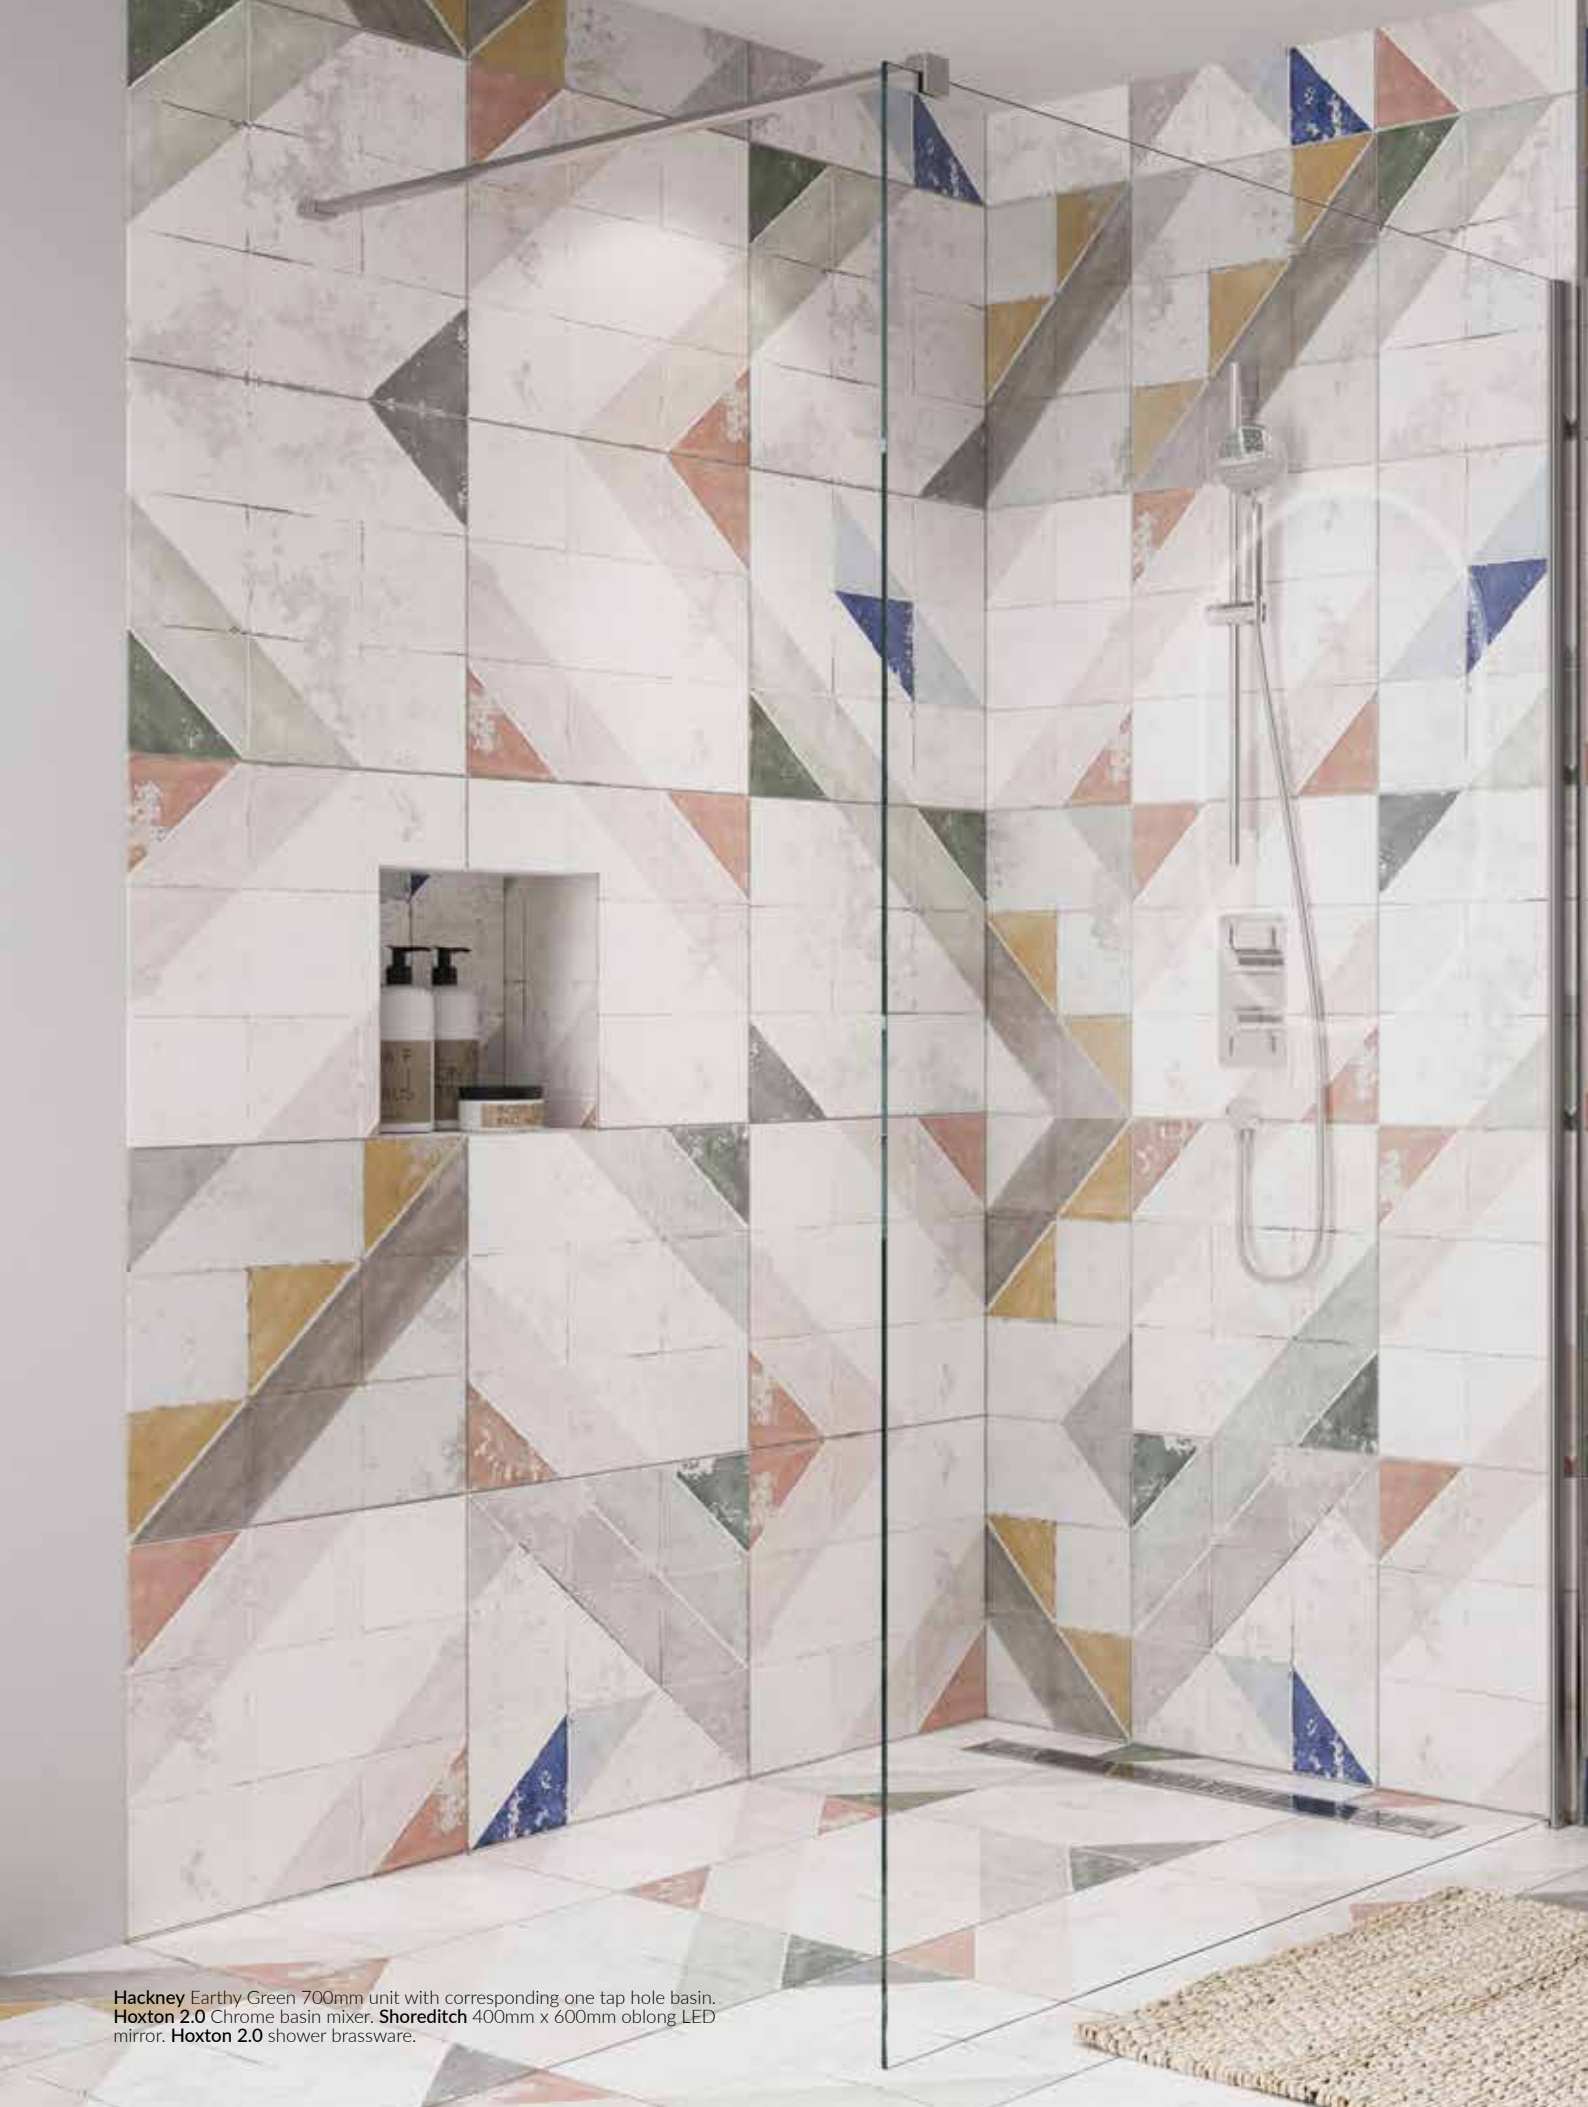

Hackney Earthy Green 700mm unit with corresponding one tap hole basin. **Hoxton 2.0** Chrome basin mixer. **Shoreditch** 400mm x 600mm oblong LED mirror. **Hoxton 2.0** shower brassware.