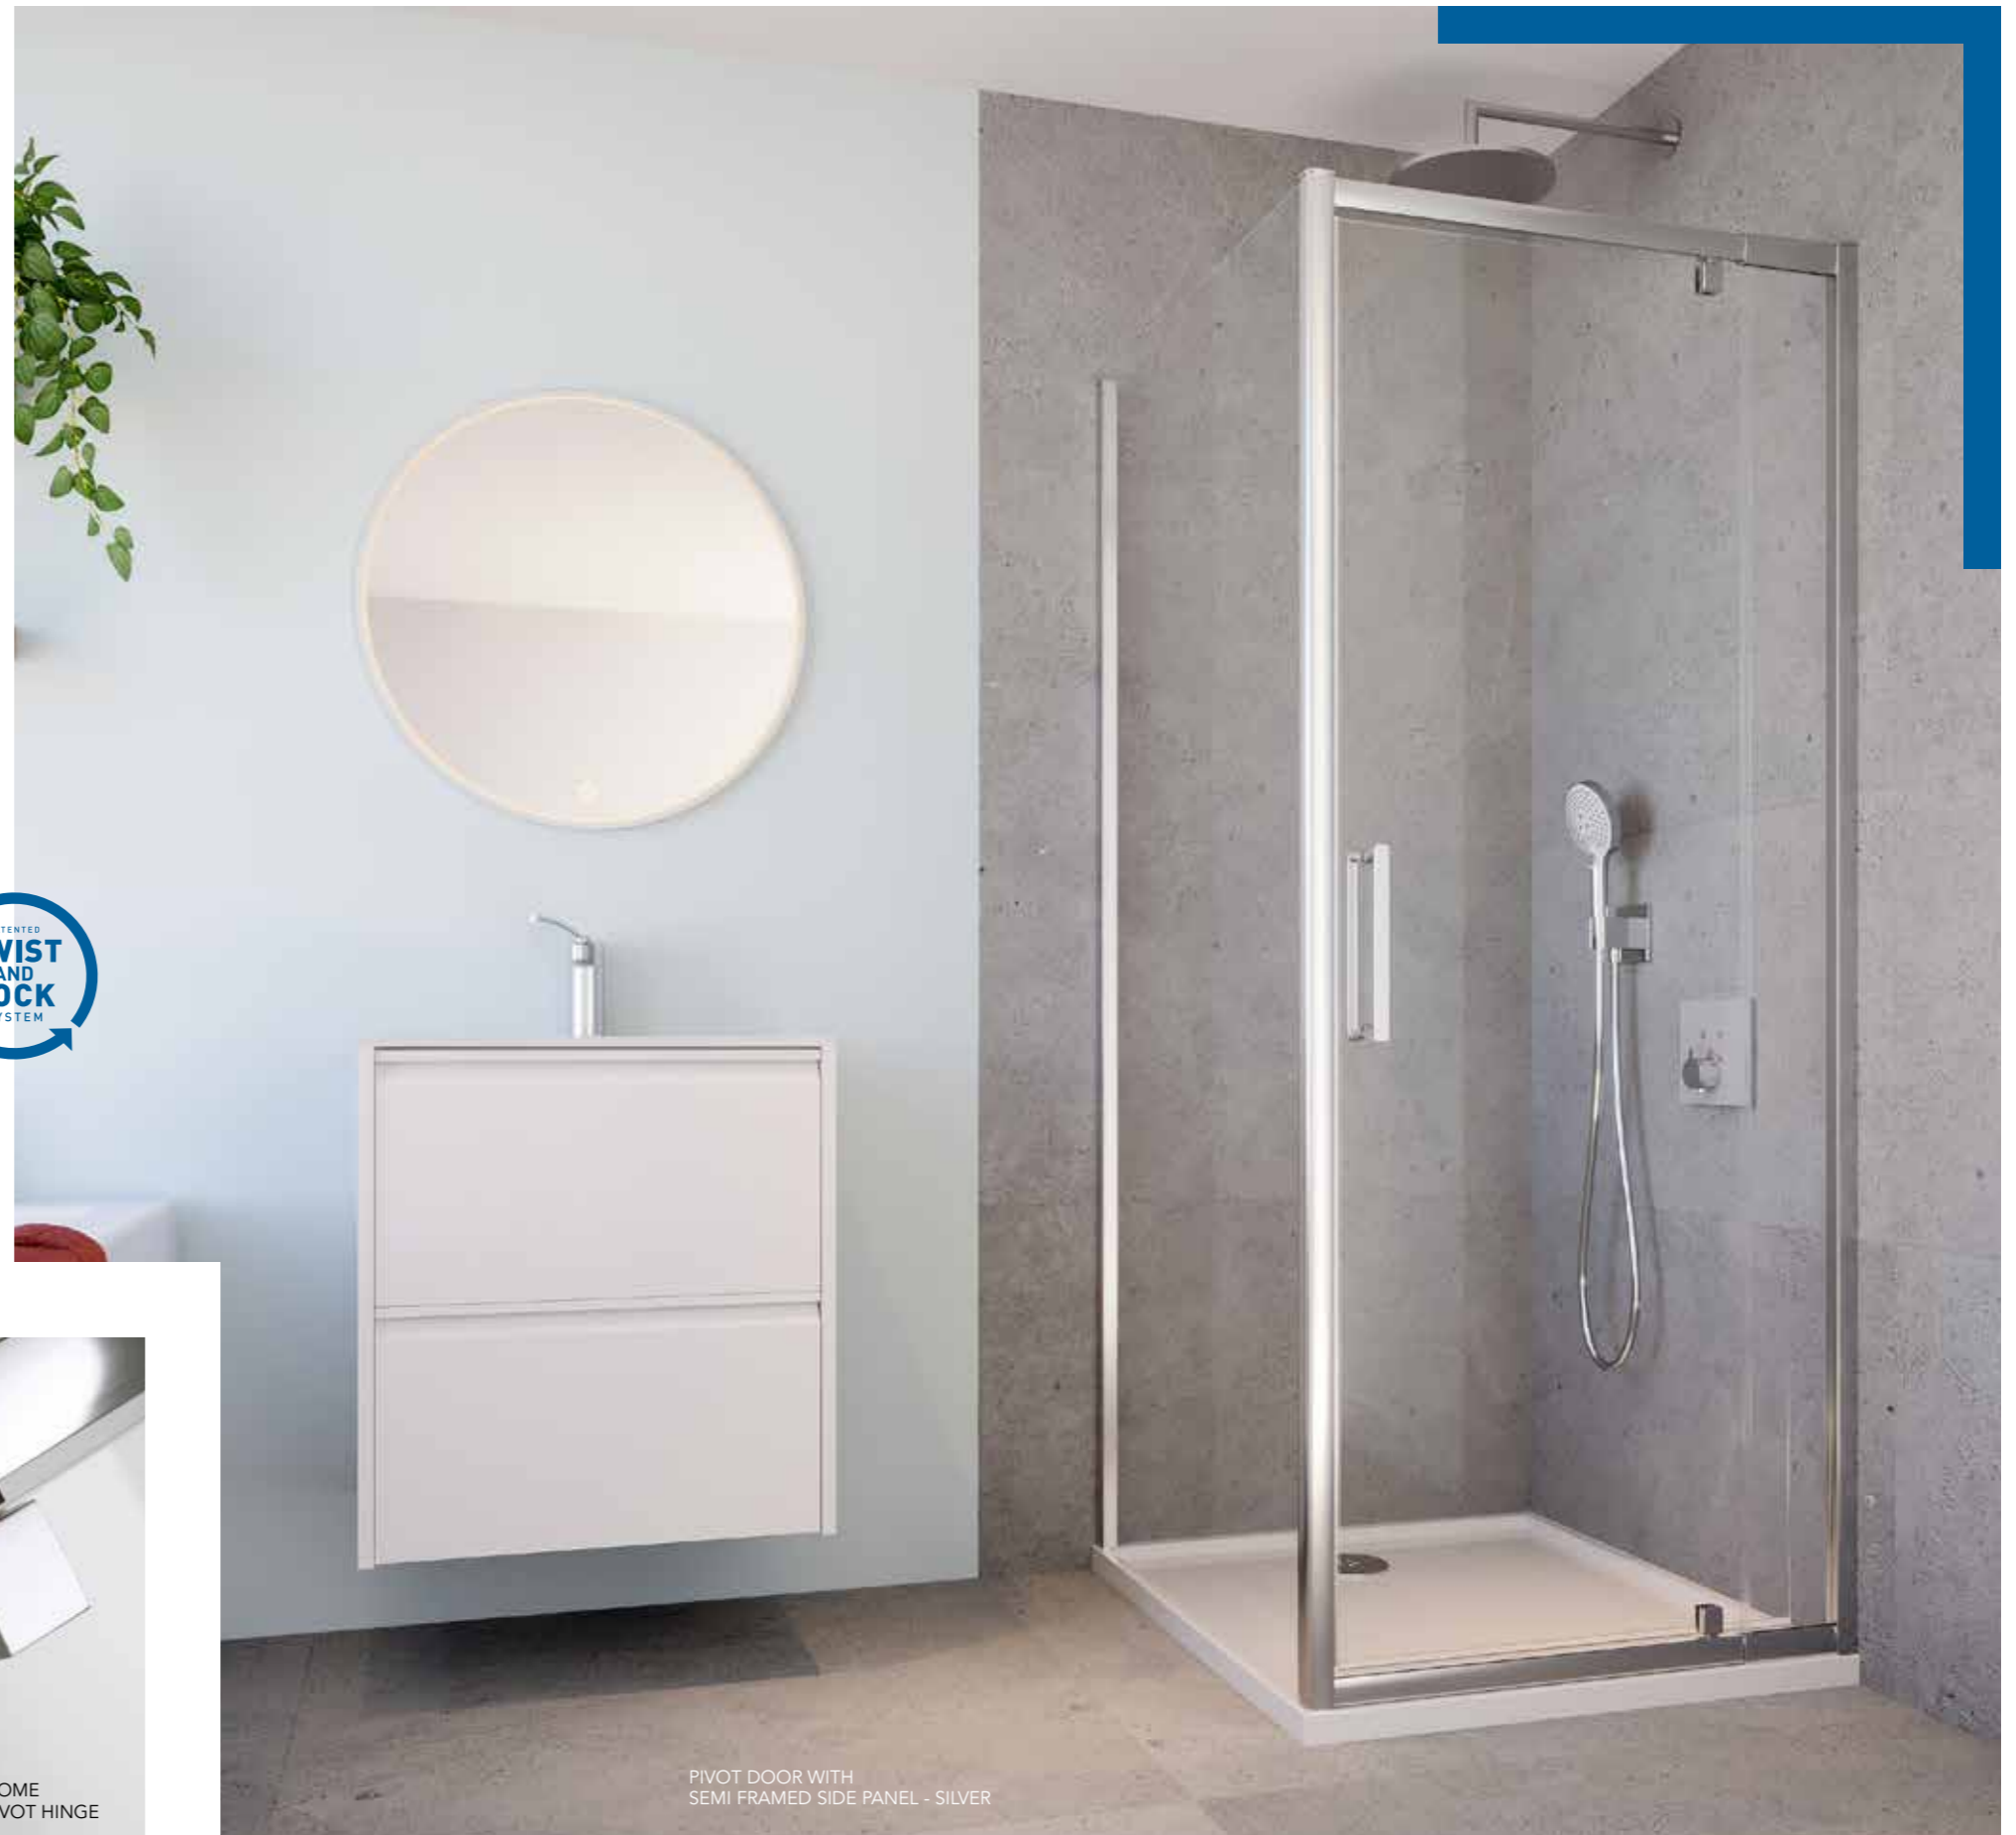

SLIMLINE TELESCOPIC - SEMI FRAMED SIDE PANELS

DESCRIPTION (mm)	ADJUSTMENT SIZE		CODE SILVER	PRICE Ex.VAT	PRICE Inc.VAT
	MIN (mm)	MAX (mm)			
700	670	690	STSP70SC	£281.00	£337.20
760	730	750	STSP76SC	£274.00	£328.80
800	770	790	STSP80SC	£278.00	£333.60
900	870	890	STSP90SC	£296.00	£355.20
1000	970	990	STSP100SC	£344.00	£412.80
1100	1070	1090	STSP110SC	£365.00	£438.00
1200	1170	1190	STSP120SC	£375.00	£450.00

SLIMLINE TELESCOPIC - PROFILE EXTENSION

DESCRIPTION	CODE SILVER	PRICE Ex.VAT	PRICE Inc.VAT
25mm Compensating Wall Profile	STPACKDSC	£54.00	£64.80

KEY FEATURES

- 6mm** TOUGHENED SAFETY GLASS
- 1950mm** HEIGHT
- UP TO **100mm** PRODUCT ADJUSTMENT
- SOLID CHROME HANDLE DESIGN
- REVERSIBLE FOR LEFT OR RIGHT HANDED INSTALLATION
- SUITABLE FOR SIDE PANEL INSTALLATION