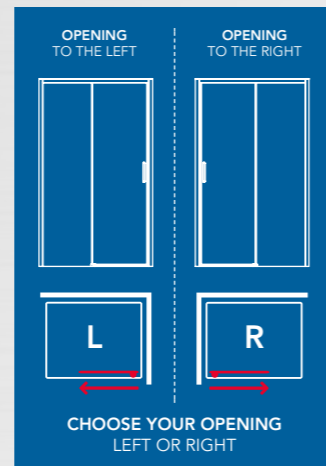

VERVE PRO

LEVEL ACCESS SLIDING DOOR (VSASS)

COLOUR OPTIONS: ● SILVER

VERVE PRO - LEVEL ACCESS SLIDING DOOR (VSASS)

DESCRIPTION (mm)	ADJUSTMENT SIZE		ACCESS (mm)	CODE SILVER	PRICE Ex.VAT	PRICE Inc.VAT
	MIN (mm)	MAX (mm)				
1000 - Left Hand	950	1000	380	VSASS100LSC	£461.00	£553.20
1000 - Right Hand	950	1000	380	VSASS100RSC	£461.00	£553.20
1100 - Left Hand	1050	1100	430	VSASS110LSC	£485.00	£582.00
1100 - Right Hand	1050	1100	430	VSASS110RSC	£485.00	£582.00
1200 - Left Hand	1150	1200	480	VSASS120LSC	£485.00	£582.00
1200 - Right Hand	1150	1200	480	VSASS120RSC	£485.00	£582.00
1300 - Left Hand	1250	1300	530	VSASS130LSC	£569.00	£682.80
1300 - Right Hand	1250	1300	530	VSASS130RSC	£569.00	£682.80
1400 - Left Hand	1350	1400	580	VSASS140LSC	£645.00	£774.00
1400 - Right Hand	1350	1400	580	VSASS140RSC	£645.00	£774.00
1500 - Left Hand	1450	1500	580	VSASS150LSC	£669.00	£802.80
1500 - Right Hand	1450	1500	580	VSASS150RSC	£669.00	£802.80
1600 - Left Hand	1550	1600	580	VSASS160LSC	£674.00	£808.80
1600 - Right Hand	1550	1600	580	VSASS160RSC	£674.00	£808.80
1700 - Left Hand	1650	1700	580	VSASS170LSC	£684.00	£820.80
1700 - Right Hand	1650	1700	580	VSASS170RSC	£684.00	£820.80
1800 - Left Hand	1750	1800	580	VSASS180LSC	£694.00	£832.80
1800 - Right Hand	1750	1800	580	VSASS180RSC	£694.00	£832.80

LEVEL ACCESS SLIDING DOOR (LEFT HAND) IN ALCOVE

VERVE PRO - SEMI FRAMED SIDE PANELS

DESCRIPTION (mm)	ADJUSTMENT SIZE		CODE SILVER	PRICE Ex.VAT	PRICE Inc.VAT
	MIN (mm)	MAX (mm)			
700	670	695	VSP70SC	£266.00	£319.20
760	730	755	VSP76SC	£266.00	£319.20
800	770	795	VSP80SC	£276.00	£331.20
900	870	895	VSP90SC	£276.00	£331.20
1000	970	995	VSP100SC	£292.00	£350.40

30mm Compensating Wall Profile included with every Verve Side Panel
Please note, when using a side panel, the maximum door adjustment is reduced by 25mm.

VERVE PRO - PROFILE EXTENSION

DESCRIPTION	CODE SILVER	PRICE Ex.VAT	PRICE Inc.VAT
30mm Compensating Wall Profile	VCB30SC	£50.00	£60.00

KEY FEATURES

- **6mm** TOUGHENED SAFETY GLASS
- **1900mm** HEIGHT
- **50mm** PRODUCT ADJUSTMENT
- **SOLID CHROME HANDLE DESIGN**
- **QUICK RELEASE CHROME DOUBLE WHEEL ROLLERS**
- **MINIMALIST THRESHOLD BAR OF 6mm**
- **POSITIVE MAGNETIC CLOSE ACTION**
- **ANTI-JUMP MECHANISM**
  VSASS FEATURES AN ANTI-JUMP MECHANISM ENSURING DOOR REMAINS SECURELY ON THE TRACKS