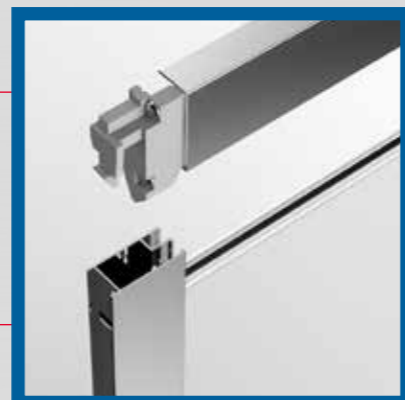

VERVE PRO

Step 1

Align the horizontal profile and vertical shower door profiles together so they are in a straight upward position.

flair
PRO
The Hallmark
of Innovation

Step 2

Slide the pre-assembled click-fit PRO bracket into place on the vertical profile so the snap hook smoothly locks into the snap fit access port, connecting the two profiles and forming a secure screw-free joint.