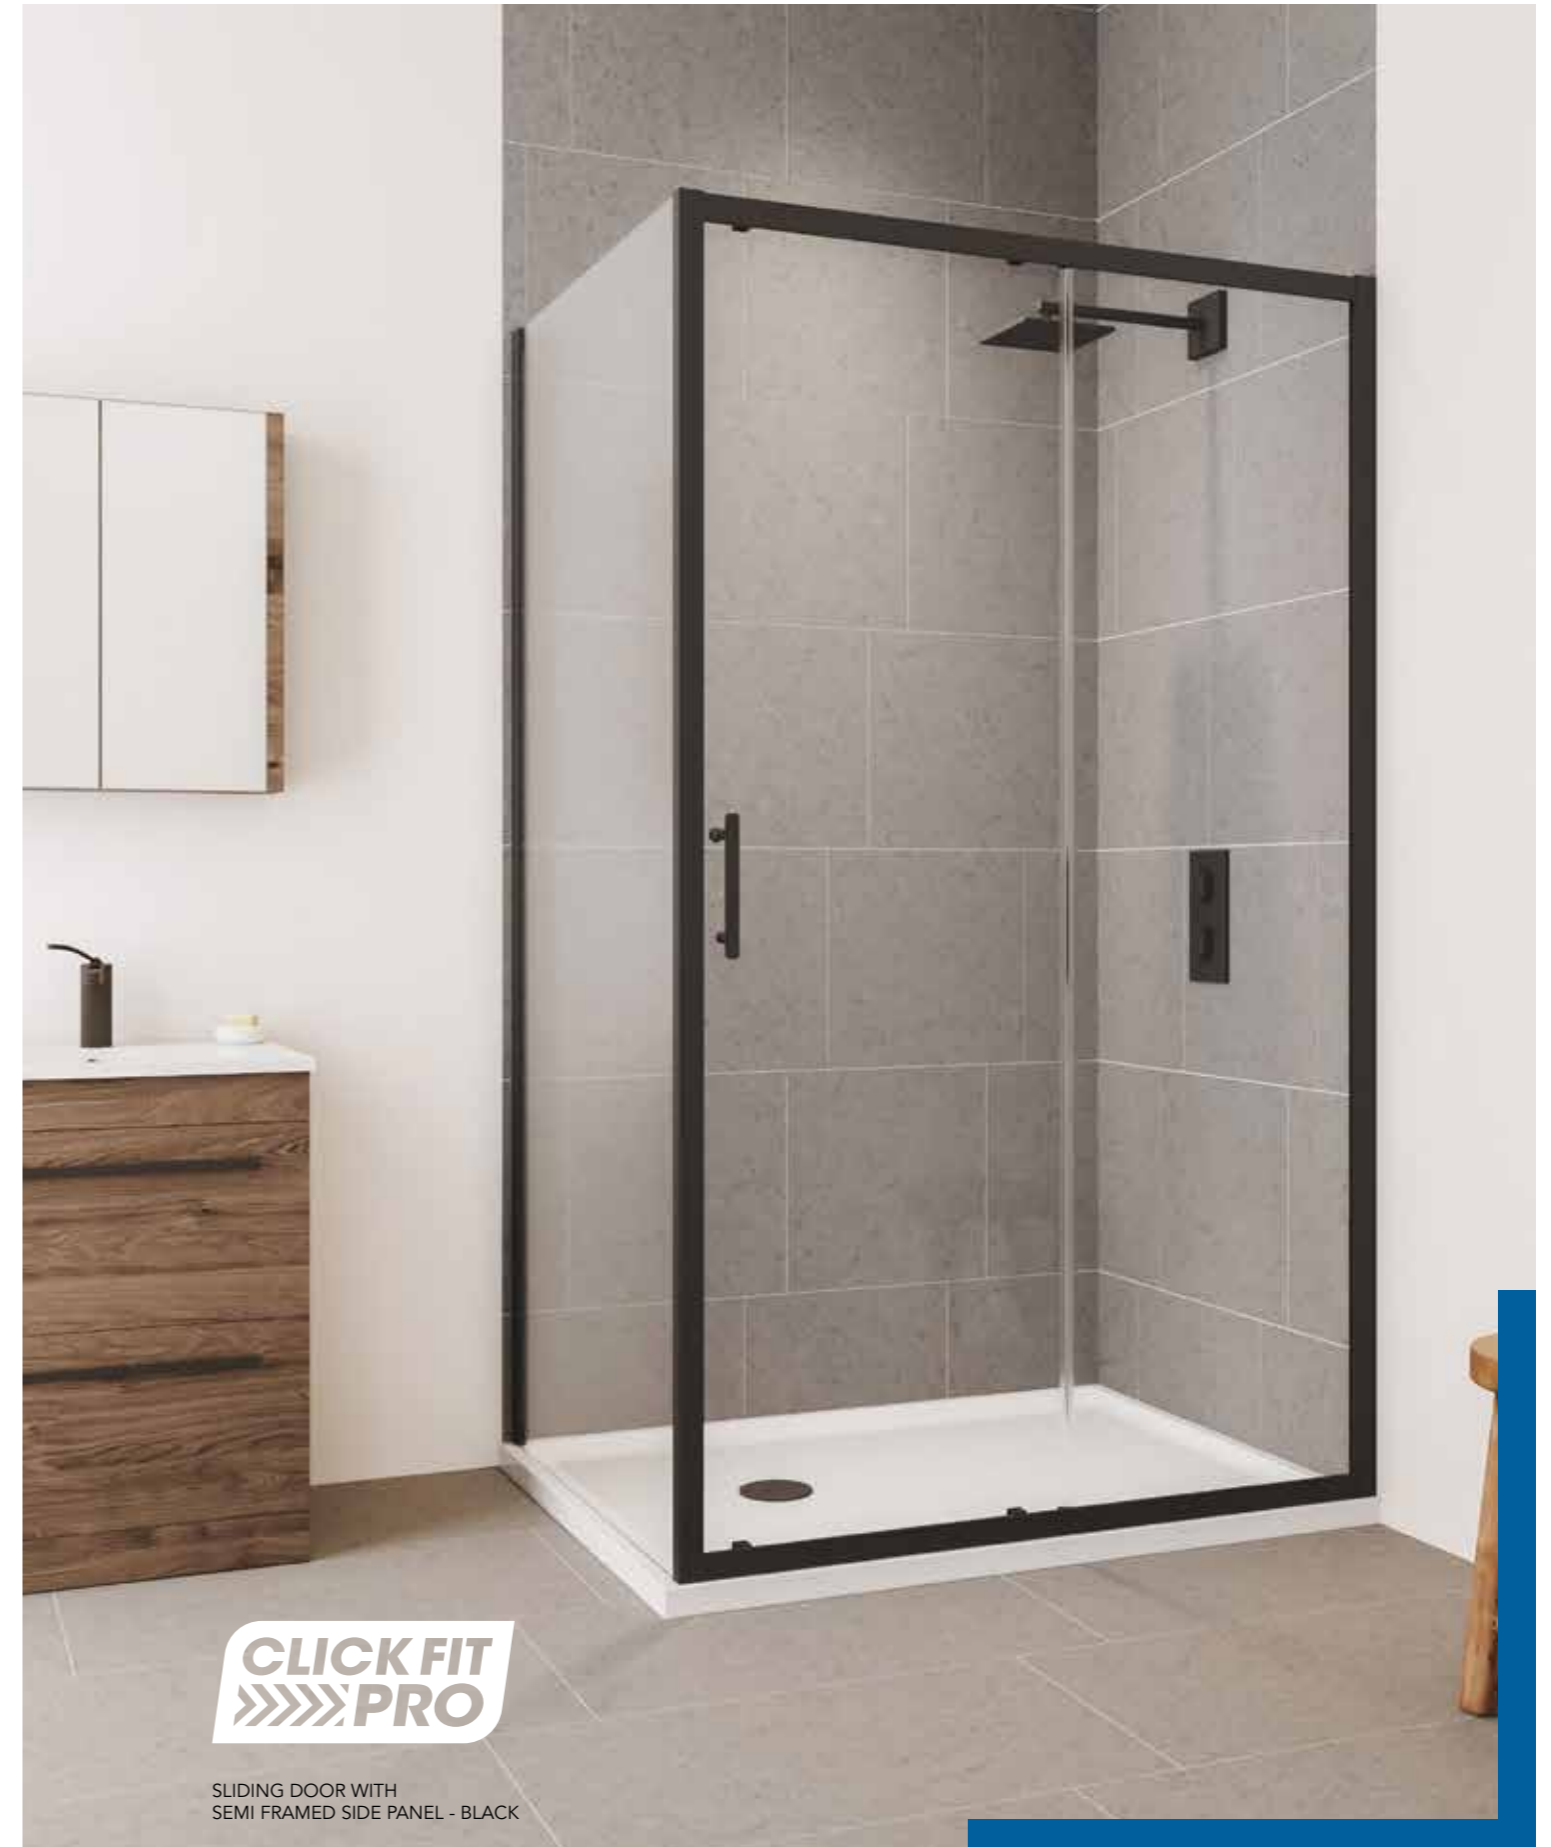

**CLICK FIT
PRO**

SLIDING DOOR WITH SEMI FRAMED SIDE PANEL - BLACK