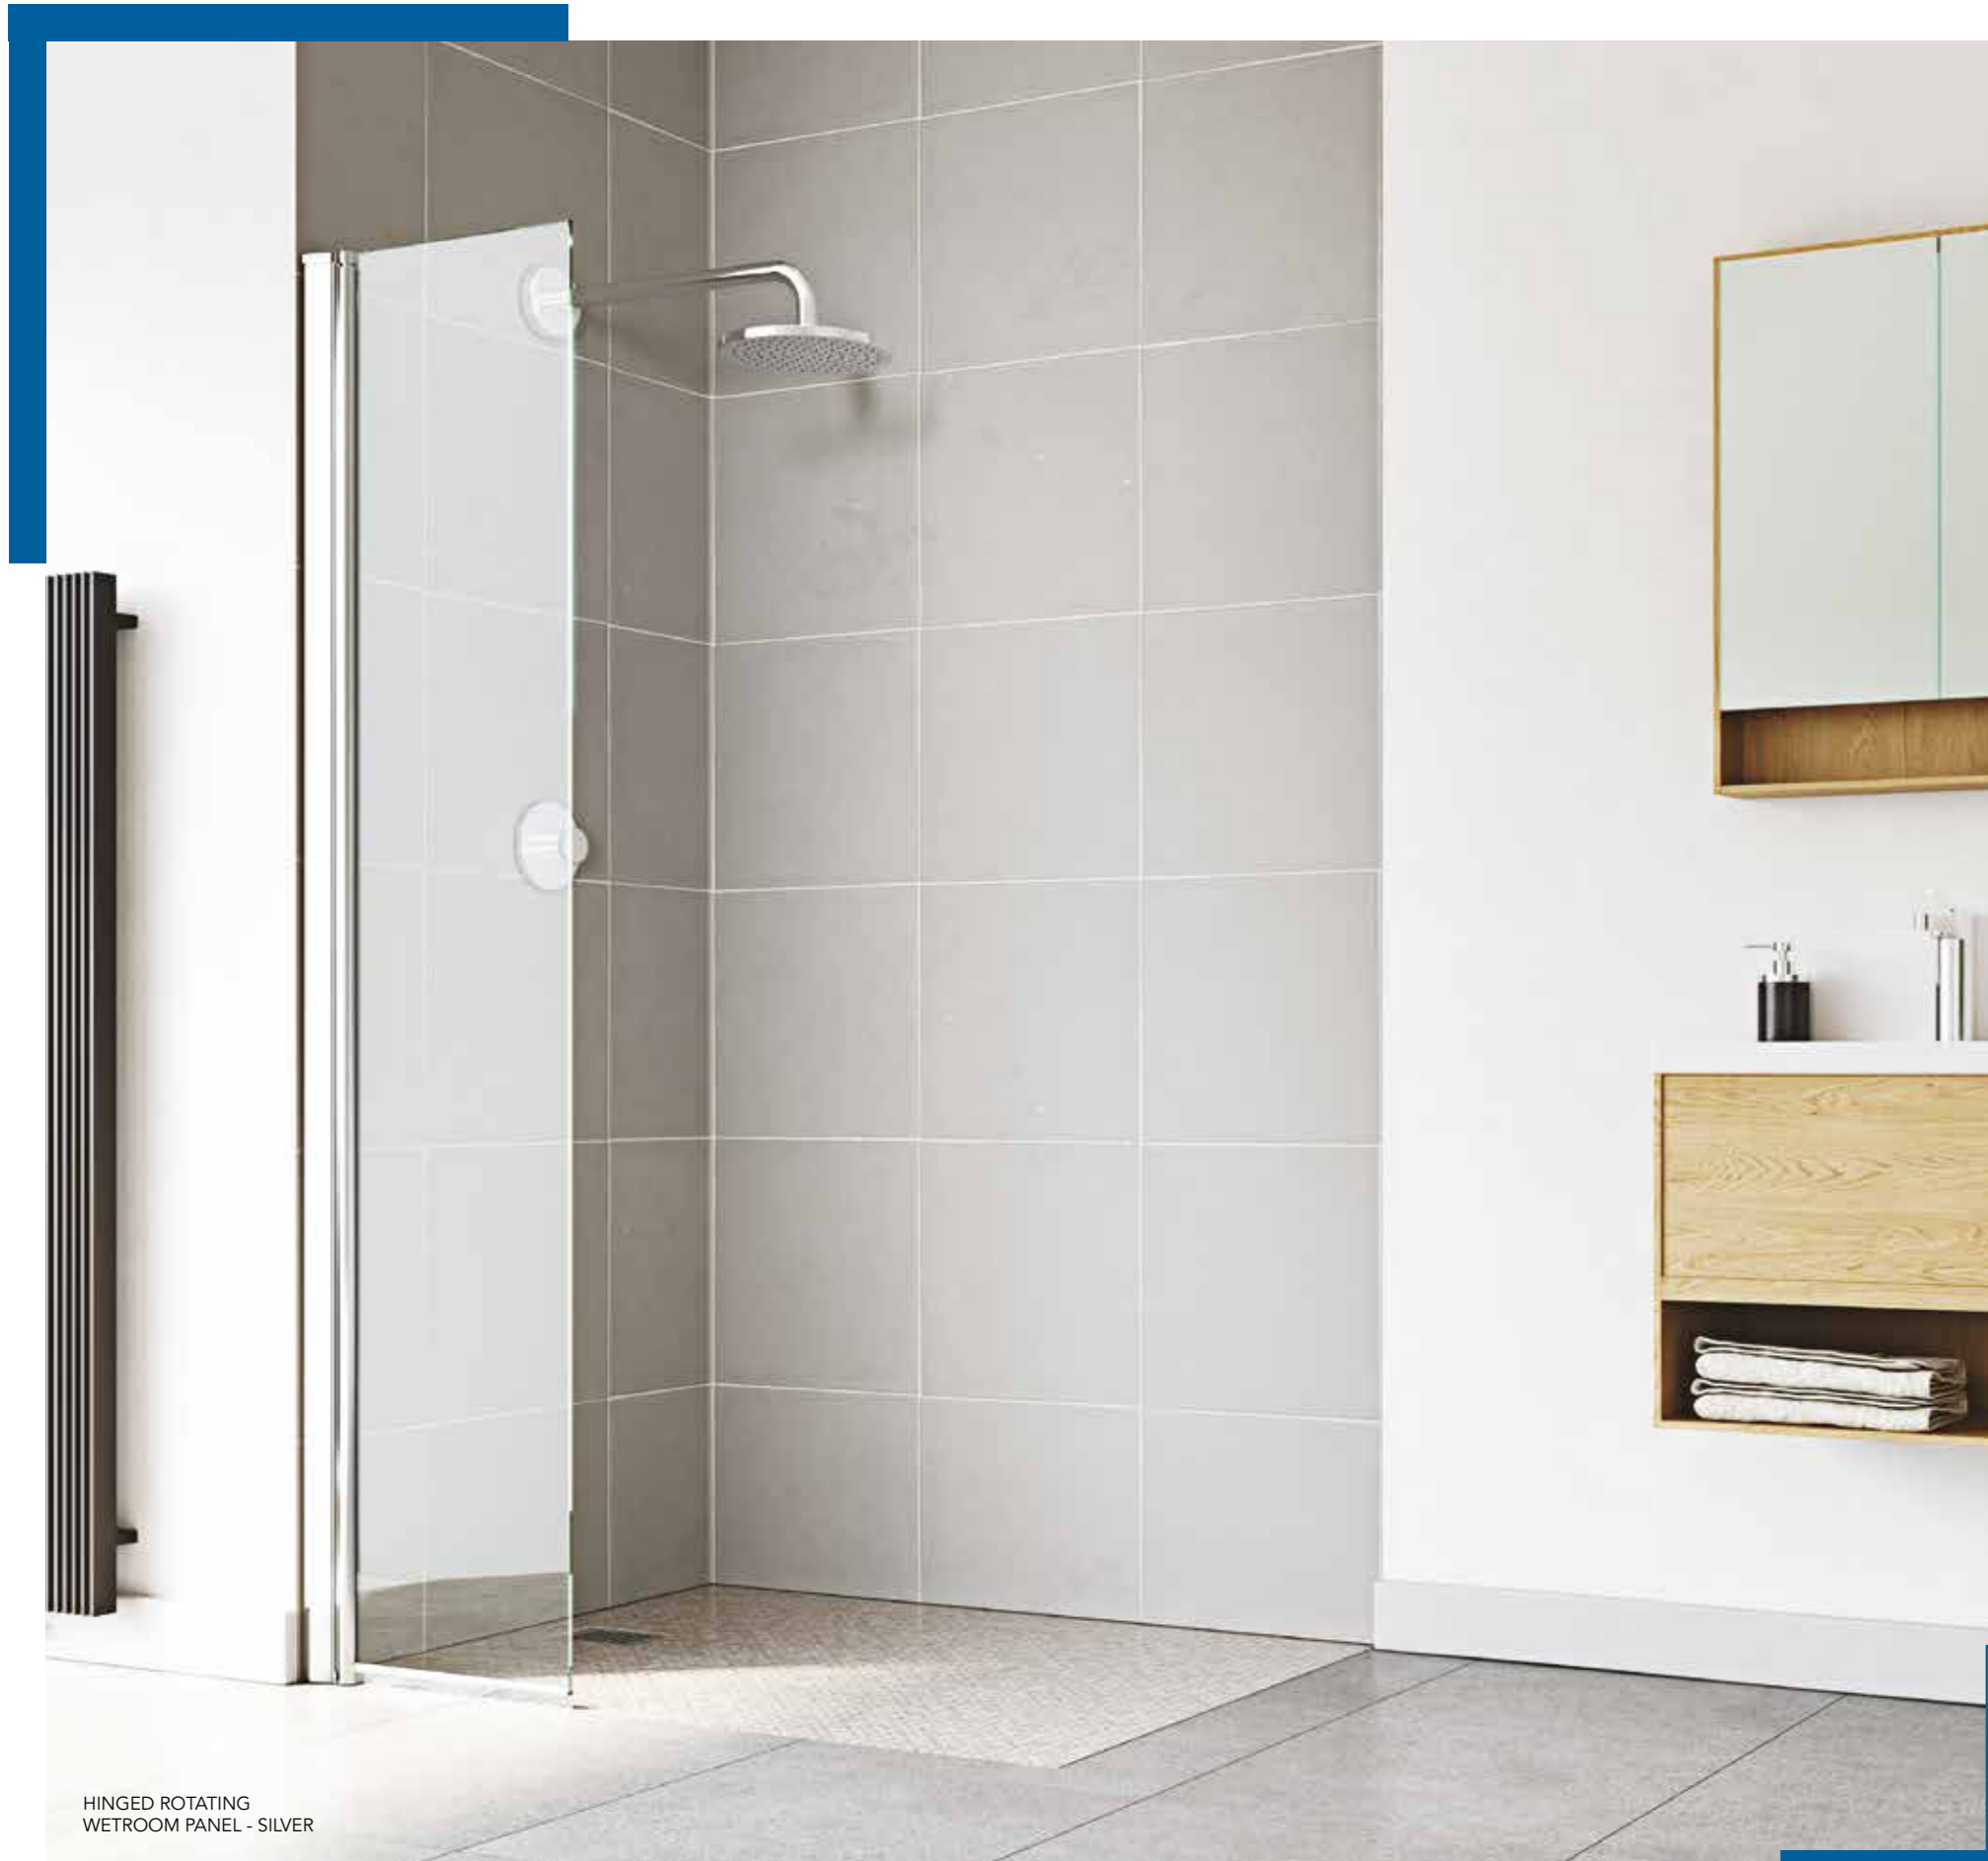

KEY FEATURES

- 6mm** TOUGHENED SAFETY GLASS
- 1950mm** HEIGHT
- UP TO **50mm** PRODUCT ADJUSTMENT
- SUITABLE FOR SIDE PANEL INSTALLATION
- INWARD AND OUTWARD OPENING
- SUITABLE FOR WETROOM OR SHOWER TRAY INSTALLATION
- UPTO 25mm WALL PROFILE EXTENSION AVAILABLE
- SUITABLE FOR INSTALLATION WITH INLINE PANELS
- RISEING BUTT HINGE MECHANISM FOR SMOOTH MOVEMENT

SALOON DOOR IN
ALCOVE - SILVER

SALOON DOOR
IN ALCOVE - BLACK

HINGED ROTATING
WETROOM PANEL - SILVER

FRAMELESS SIX HINGED ROTATING WETROOM PANEL

COLOUR OPTIONS: ● SILVER

FRAMELESS SIX - HINGED ROTATING WETROOM PANEL