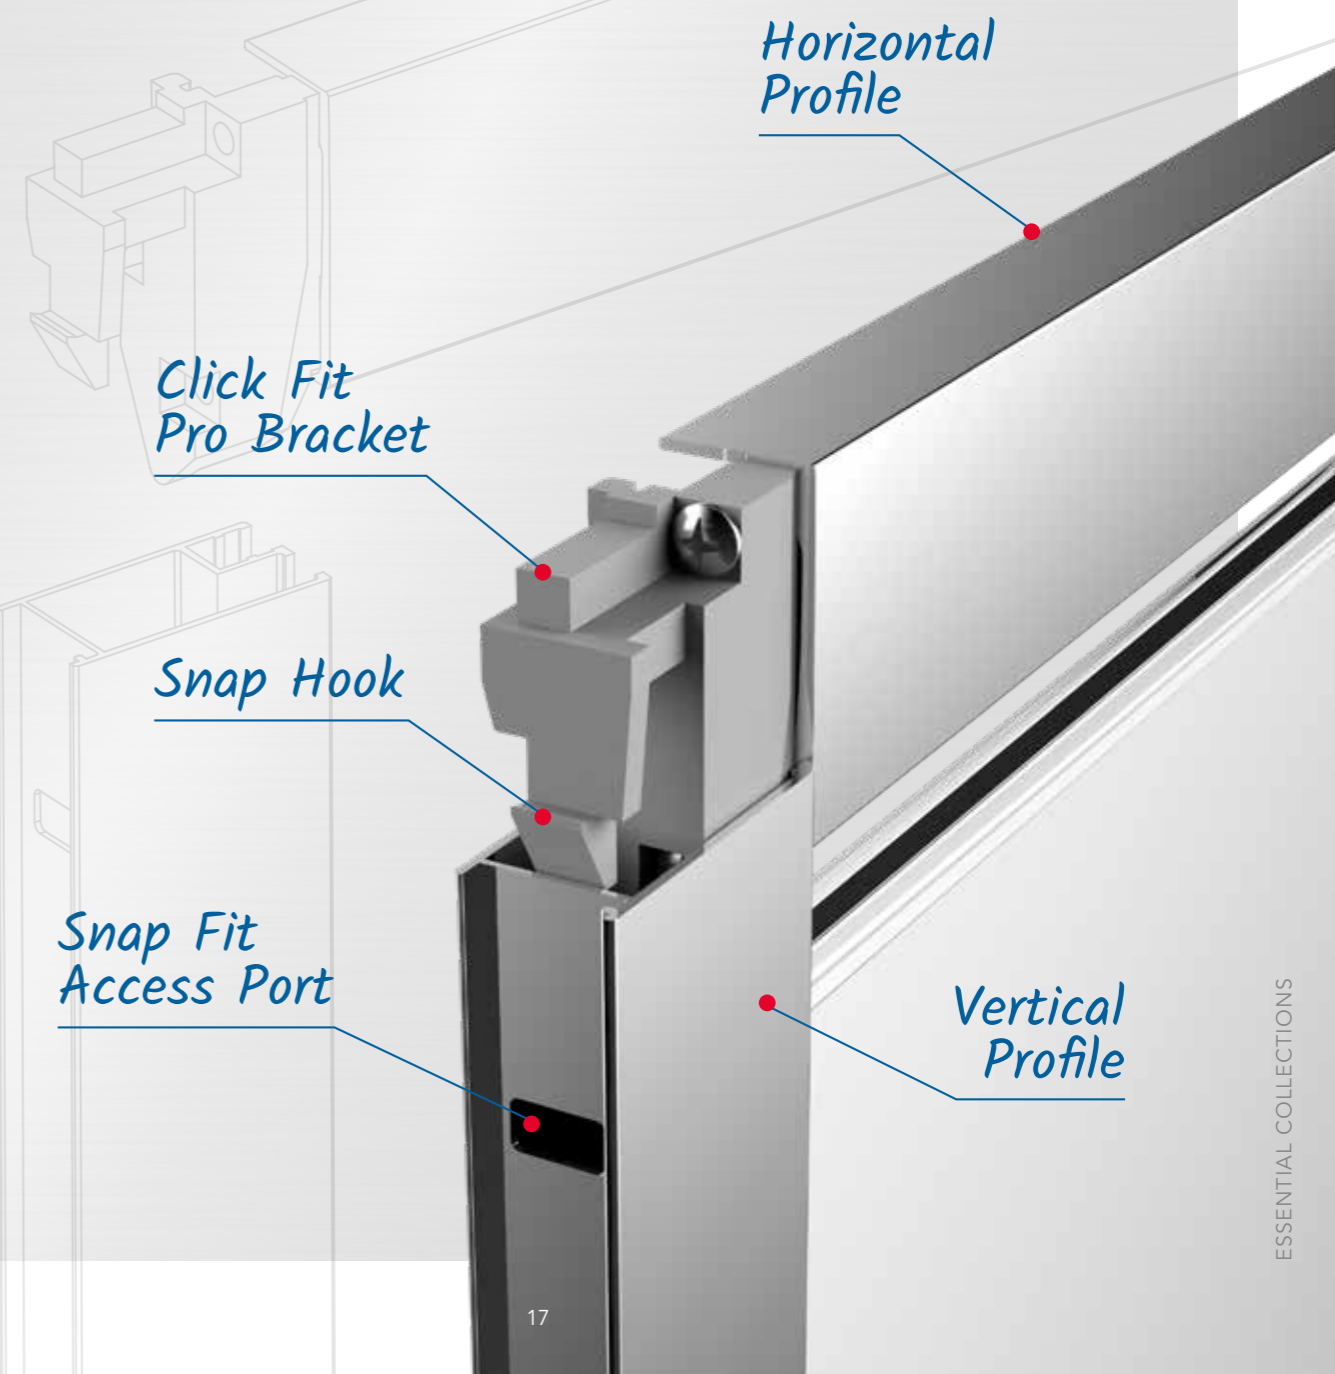

VERVE PRO

Step 1

Align the horizontal profile and vertical shower door profiles together so they are in a straight upward position.

flair
PRO
The Hallmark
of Innovation

Step 2

Slide the pre-assembled click-fit PRO bracket into place on the vertical profile so the snap hook smoothly locks into the snap fit access port, connecting the two profiles and forming a secure screw-free joint.

SCREW-FREE ASSEMBLY SYSTEM FOR QUICK & EASY INSTALLATION.

INSTALLERS CHOICE

Horizontal Profile

Click Fit Pro Bracket

Snap Hook

Snap Fit Access Port

Vertical Profile

VERVE PRO