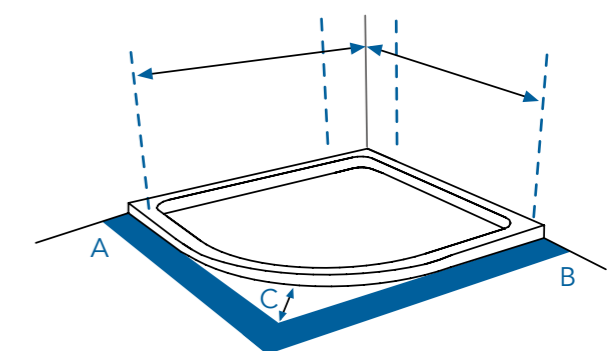

Timbers placed at right angles to determine C

Measurement

A _____ B _____ C _____