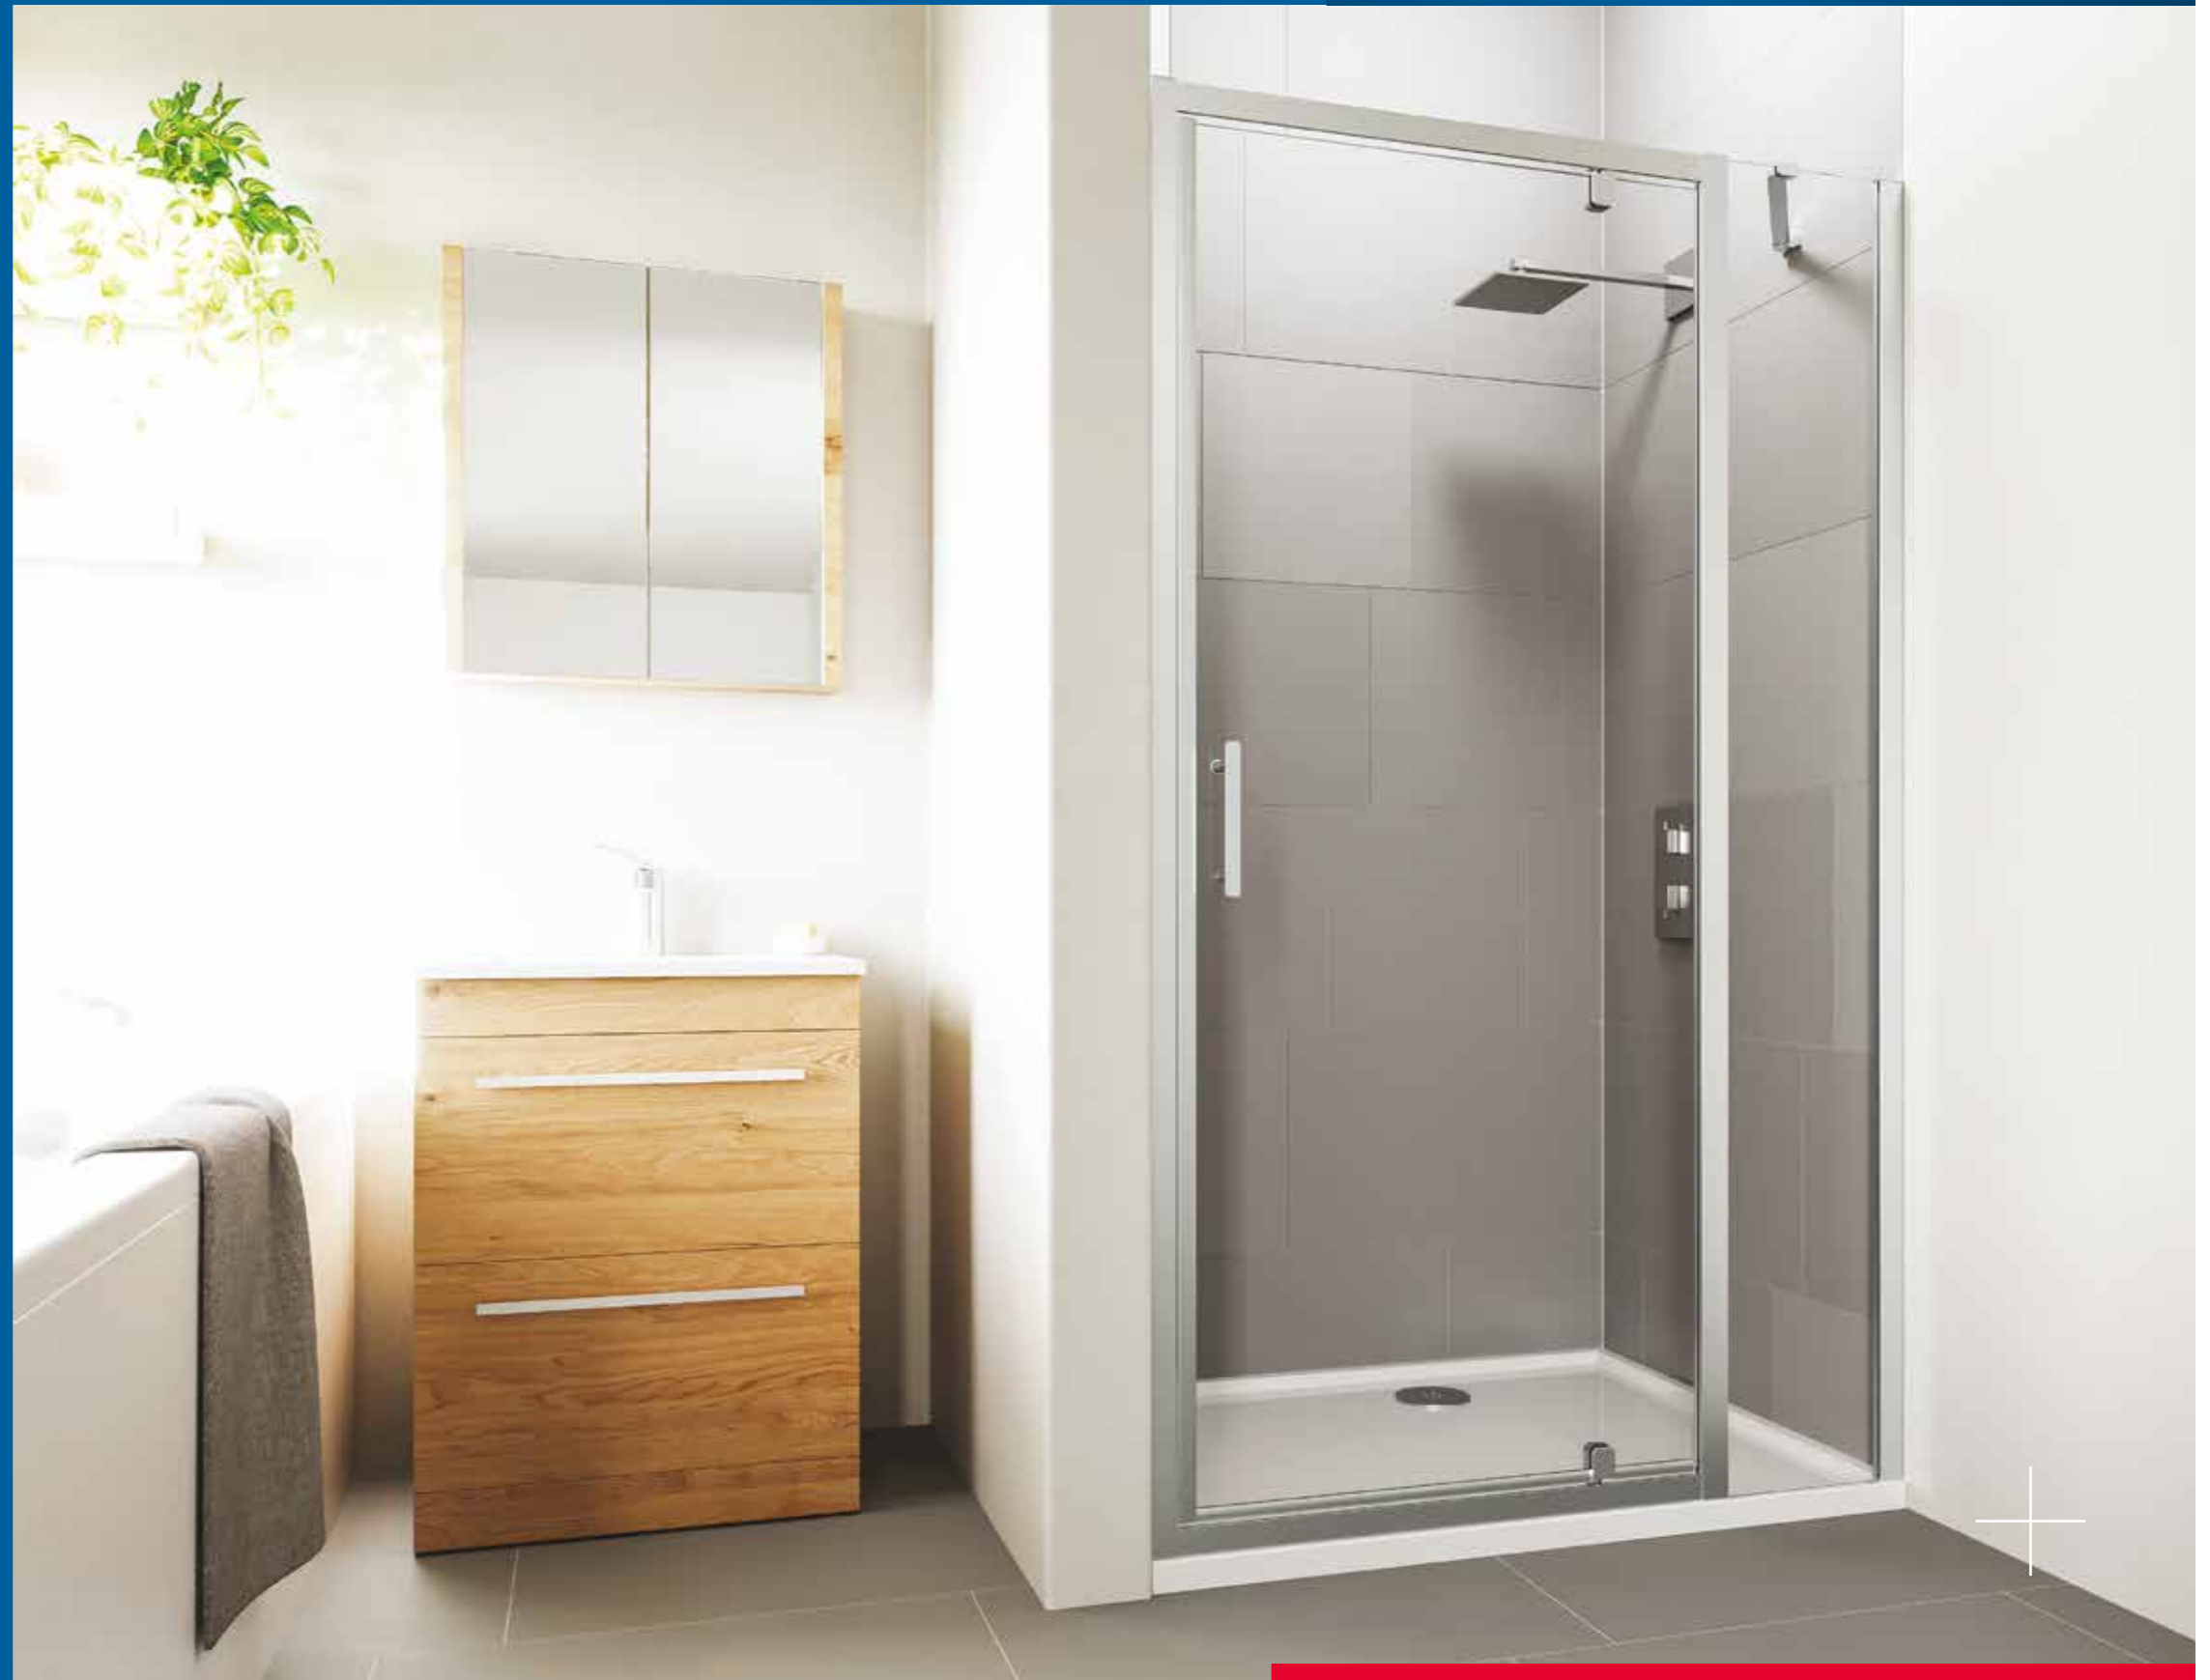

VERVE PRO PIVOT DOOR AND INLINE PANEL

**CLICK FIT
PRO**

**INSTALLERS
CHOICE**

See overleaf for specification on
the Pivot Door and Inline Panel.