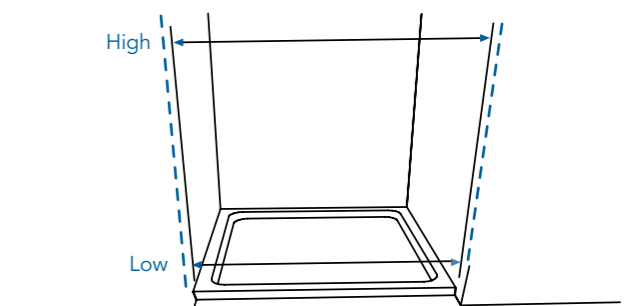

SHOWER TRAY SHAPES

FIND YOUR PERFECT FIT

SHOWER DOOR STYLES

DESIGNED TO FIT YOUR SPACE

AT A GLANCE METRIC CONVERTER

NOMINAL GUIDE ONLY

METRIC (MM)	FEET (FT)	INCHES (INS)
700	2 ft 3.5	27.5
760	2 ft 6.0	30
800	2 ft 7.5	31.5
900	2 ft 11.4	35.5
1000	3 ft 3.5	39.5
1100	3 ft 7.3	43.3
1200	3 ft 11.2	47.2

SHOWER DOOR MEASURING GUIDE

Note: Your measurements should be taken after tray installation and tiling.
The space left after tiling will determine the shower door size required.

FOR A RECESS

Measurement at low point _____

Measurement at high point _____

* Two measures relevant for uneven walls to ensure shower door caters for adjustment width needed

FOR A CORNER

Measure to acute edge of shower tray

Measurement A _____ B _____

FOR A QUADRANT*

Radius Guide	
Distance 'C' (mm)	Radius (mm)
207	500
218	525
228	550

*All Flair Quadrant and Offset Quadrant trays have a 550mm radius.