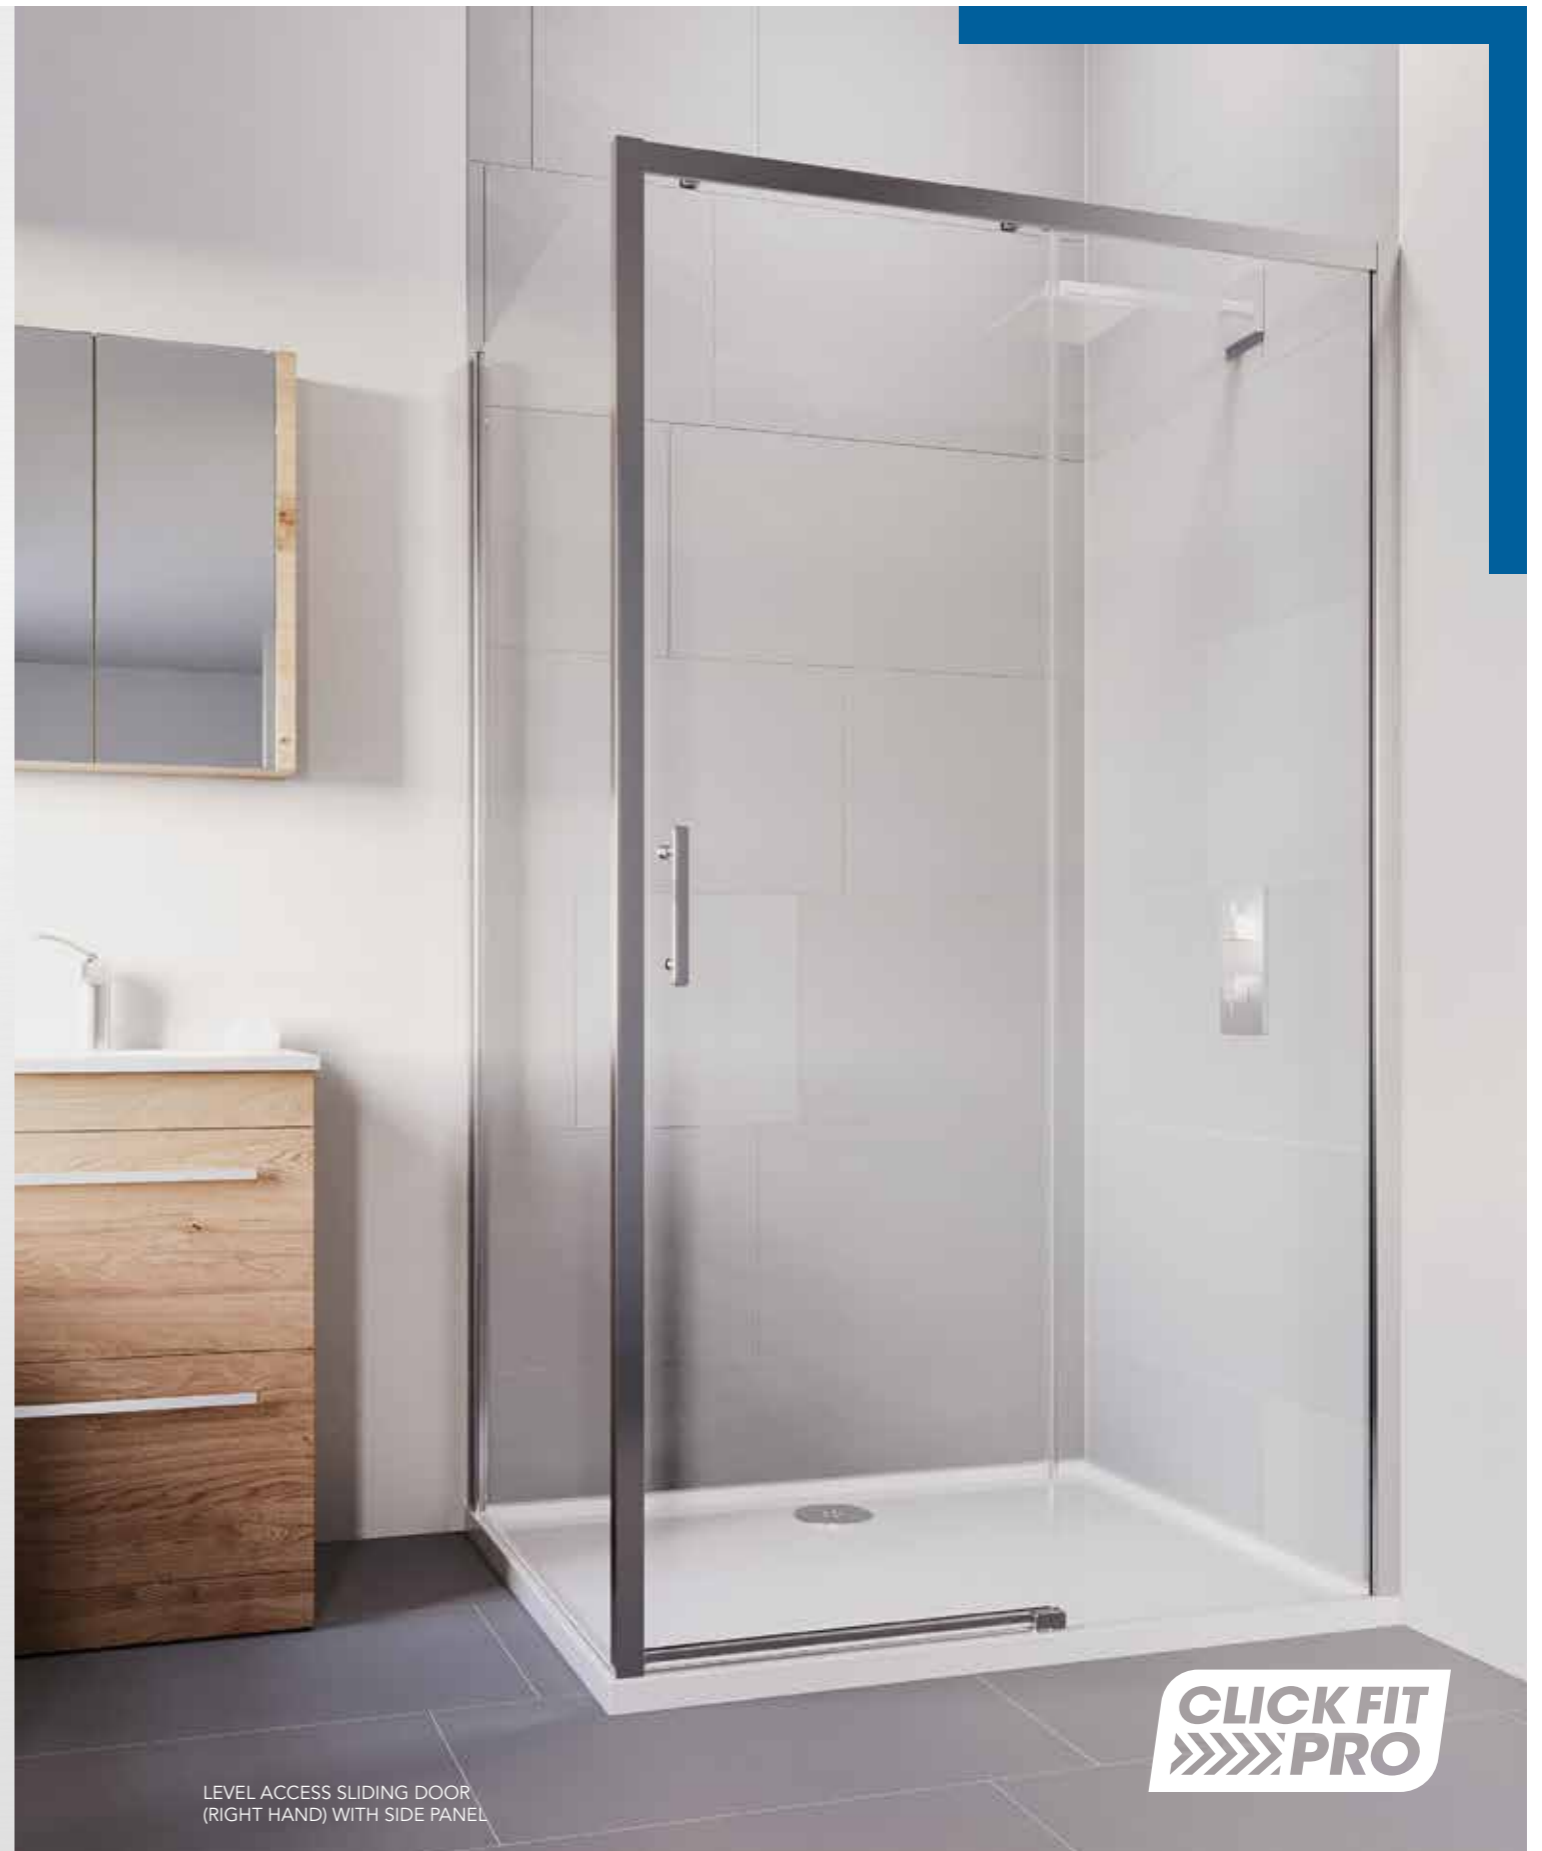

LEVEL ACCESS SLIDING DOOR (RIGHT HAND) WITH SIDE PANEL