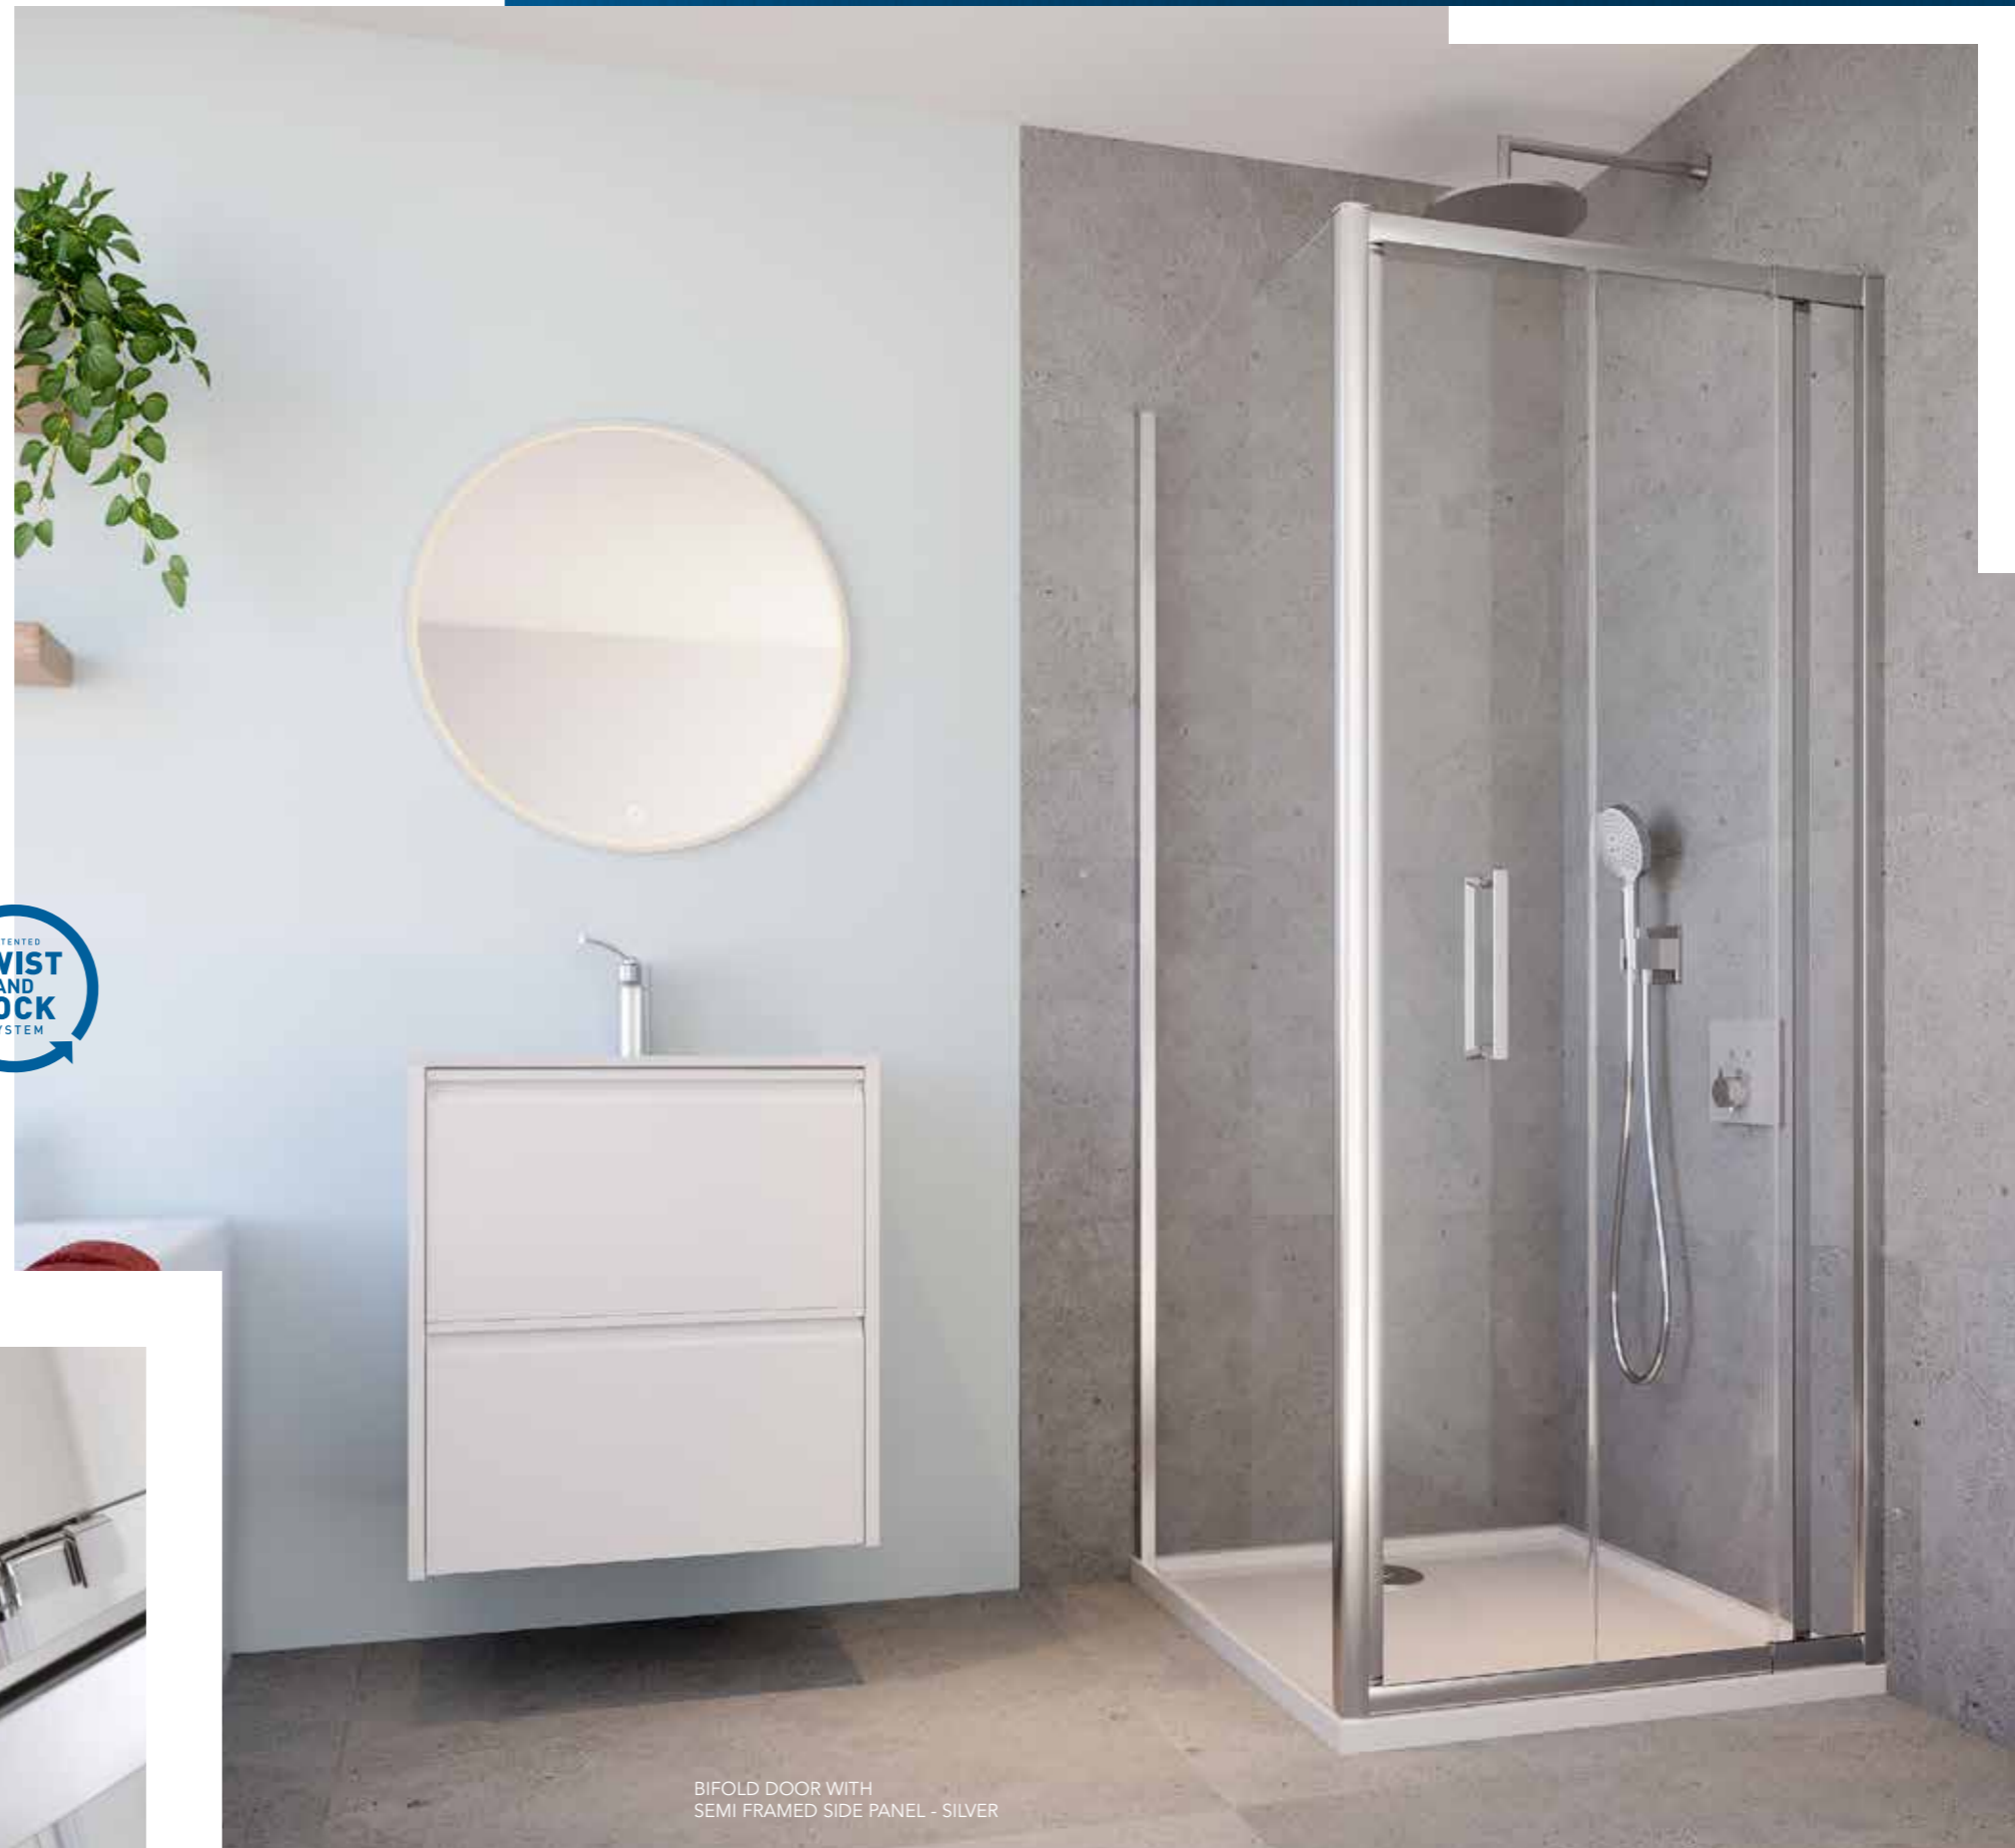

SLIMLINE TELESCOPIC - SEMI FRAMED SIDE PANELS

DESCRIPTION (mm)	ADJUSTMENT SIZE		CODE SILVER	PRICE Ex.VAT	PRICE Inc.VAT
	MIN (mm)	MAX (mm)			
700	670	690	STSP70SC	£281.00	£337.20
760	730	750	STSP76SC	£274.00	£328.80
800	770	790	STSP80SC	£278.00	£333.60
900	870	890	STSP90SC	£296.00	£355.20
1000	970	990	STSP100SC	£344.00	£412.80
1100	1070	1090	STSP110SC	£365.00	£438.00
1200	1170	1190	STSP120SC	£375.00	£450.00

SLIMLINE TELESCOPIC - PROFILE EXTENSION

DESCRIPTION	CODE SILVER	PRICE Ex.VAT	PRICE Inc.VAT
25mm Compensating Wall Profile	STPACKDSC	£54.00	£64.80

KEY FEATURES

- 6mm** TOUGHENED SAFETY GLASS
- 1950mm** HEIGHT
- UP TO **100mm** PRODUCT ADJUSTMENT
- SOLID CHROME HANDLE DESIGN
- INNOVATIVE SILENT WHEEL TRACK SYSTEM
- SUITABLE FOR SIDE PANEL INSTALLATION

BIFOLD DOOR WITH SEMI FRAMED SIDE PANEL - SILVER

FRAMELESS SIX

Flexibility is key to the Flair Frameless Concept.

This cleverly designed range is suitable for both wetroom and shower tray application.

CLEARVUE HYDROPHOBIC COATING RESISTS THE BUILD UP OF GRIME AND LIMESCALE ON THE GLASS SURFACE