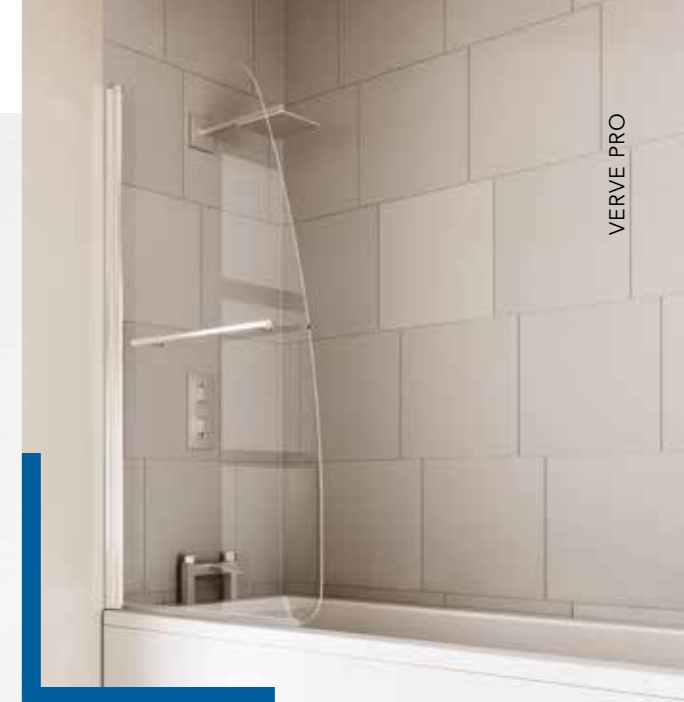

6MM 1 FIXED & 1 ROTATING PANEL -
CURVED EDGE - VBS7SC

6MM ROTATING BATHSCREEN (CURVED EDGE)
BRUSHED BRASS - VBS1BRBC

6MM ROTATING BATHSCREEN (CURVED EDGE)
MATTE BLACK - VBS1BC

6MM ROTATING BATHSCREEN (CURVED EDGE)
SILVER - VBS1SC

6MM SAIL BATHSCREEN
WITH TOWEL RAIL - VBS12SC

6MM ROTATING BATHSCREEN -
CURVED EDGE WITH TOWEL RAIL - VBS3SC

VERVE PRO - CURVED BATHSCREENS

DESCRIPTION	HEIGHT MIN (mm)	WIDTH MAX (mm)	COLOUR	CODE	PRICE Ex.VAT	PRICE Inc.VAT
6mm Rotating Bathscreen - Curved Edge	1400	800	Silver	VBS1SC	£170.00	£204.00
6mm Rotating Bathscreen - Curved Edge	1400	800	Matte Black	VBS1BC	£207.00	£248.40
6mm Rotating Bathscreen - Curved Edge	1400	800	Brushed Brass	VBS1BRBC	£210.00	£252.00
6mm Rotating Bathscreen - Curved Edge with Towel Rail	1500	800	Silver	VBS3SC	£226.00	£271.20
6mm Fixed & Rotating Panel - Curved Edge	1500	900	Silver	VBS7SC	£275.00	£330.00
6mm Sail Bathscreen with Towel Rail	1500	800	Silver	VBS12SC	£240.00	£288.00