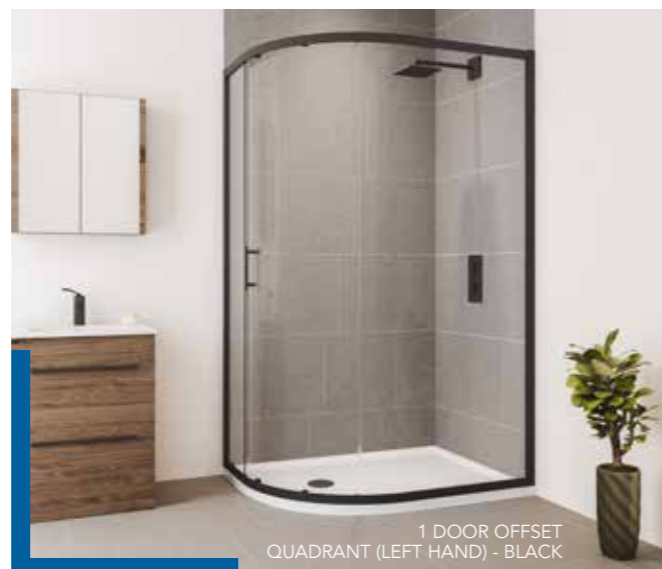

COLOUR OPTIONS: ● SILVER ● BLACK

VERVE PRO - 1 DOOR QUADRANT

DESCRIPTION (mm)	ADJUSTMENT SIZE		ACCESS (mm)	CODE SILVER	PRICE Ex.VAT	PRICE Inc.VAT	CODE BLACK	PRICE Ex.VAT	PRICE Inc.VAT
	MIN (mm)	MAX (mm)							
800	770	795	435	VOCQ80SC	£534.00	£640.80	VOCQ80BC	£615.00	£738.00
900	870	895	490	VOCQ90SC	£566.00	£679.20	VOCQ90BC	£645.00	£774.00
1000	970	995	490	VOCQ100SC	£633.00	£759.60	VOCQ100BC	£695.00	£834.00

VERVE PRO - 1 DOOR OFFSET QUADRANT

DESCRIPTION (mm)	ADJUSTMENT SIZE		ACCESS (mm)	CODE SILVER	PRICE Ex.VAT	PRICE Inc.VAT	CODE BLACK	PRICE Ex.VAT	PRICE Inc.VAT
	MIN (mm)	MAX (mm)							
760 x 900	870-895	970-995	490	VOCQ76X90SC	£630.00	£756.00	VOCQ76X90BC	£660.00	£792.00
800 x 900	770-795	870-895	490	VOCQ80X90SC	£643.00	£771.60	-	-	-
800 x 1000	770-795	970-995	490	VOCQ80X100SC	£626.00	£751.20	VOCQ80X100BC	£690.00	£828.00
900 x 1000	870-895	970-995	490	VOCQ90X100SC	£650.00	£780.00	-	-	-
800 x 1200	770-795	1170-1195	490	VOCQ80X120SC	£726.00	£871.20	VOCQ80X120BC	£784.00	£940.80
900 x 1200	870-895	1170-1195	490	VOCQ90X120SC	£732.00	£878.40	VOCQ90X120BC	£852.00	£1,022.40

*All Flair Quadrant and Offset Quadrant trays have a 550mm radius.

KEY FEATURES

- **6mm** TOUGHENED SAFETY GLASS
- **1900mm** HEIGHT
- **25mm** PRODUCT ADJUSTMENT
- **SOLID CHROME HANDLE DESIGN**
- **QUICK RELEASE CHROME DOUBLE WHEEL ROLLERS**
- **REVERSIBLE FOR LEFT OR RIGHT HANDED INSTALLATION**
- **CLEARVUE GLASS COATING**
- **CHROME PLATED COVER CAPS**

1 DOOR OFFSET QUADRANT (RIGHT HAND) - SILVER