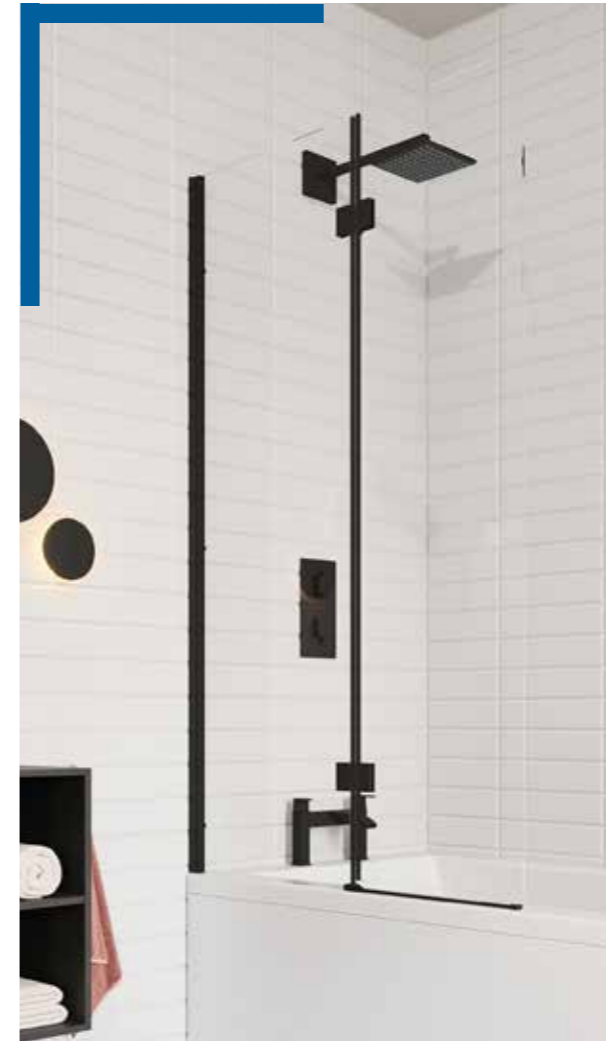

8MM 2 PANEL BATHSCREEN (1 FIXED PANEL / 1 ROTATING PANEL - SQUARE EDGE) - MATTE BLACK - VBS13BC