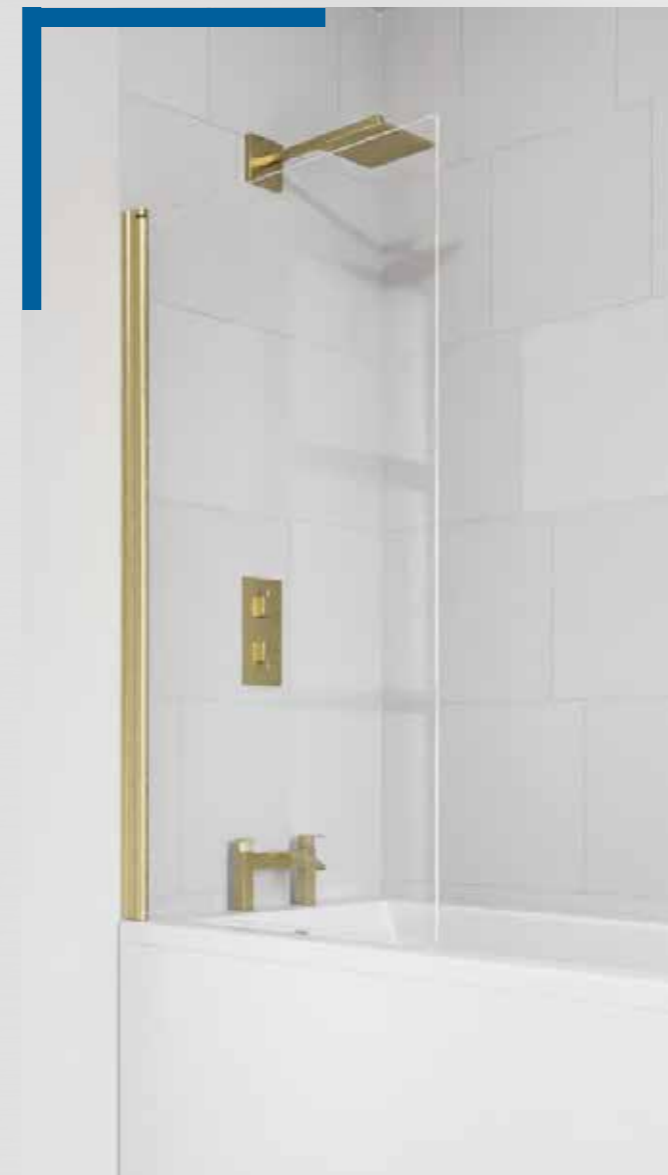

6mm ROTATING BATHSCREEN (SQUARE EDGE) - VBS2BRBC