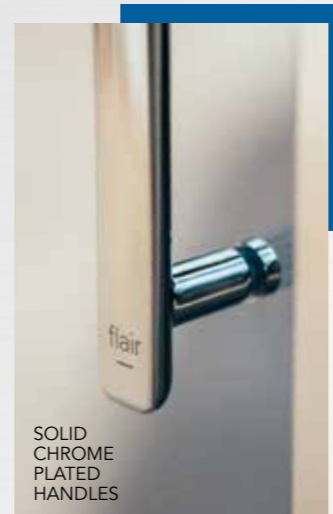

VERVE PRO

2 DOOR QUADRANT & 2 DOOR OFFSET QUADRANT

COLOUR OPTIONS: ● SILVER

VERVE PRO - 2 DOOR QUADRANT

DESCRIPTION (mm)	ADJUSTMENT SIZE MIN (mm) MAX (mm)	ACCESS (mm)	CODE SILVER	PRICE Ex.VAT	PRICE Inc.VAT
800	770 795	390	VCQ80SC	£512.00	£614.40
900	870 895	540	VCQ90SC	£512.00	£614.40

VERVE PRO - 2 DOOR OFFSET QUADRANT

DESCRIPTION (mm)	ADJUSTMENT SIZE MIN (mm) MAX (mm)	ACCESS (mm)	CODE SILVER	PRICE Ex.VAT	PRICE Inc.VAT
800 x 1000	770-795 970-995	470	VCQ80X100SC	£620.00	£744.00
800 x 1100	770-795 1070-1095	470	VCQ80X110SC	£719.00	£862.80
800 x 1200	770-795 1170-1195	470	VCQ80X120SC	£654.00	£784.80
900 x 1100	870-895 1070-1095	540	VCQ90X110SC	£719.00	£862.80
900 x 1200	870-895 1170-1195	540	VCQ90X120SC	£684.00	£820.80

SOLID CHROME PLATED HANDLES

*All Flair Quadrant and Offset Quadrant trays have a 550mm radius.

KEY FEATURES

- **6mm** TOUGHENED SAFETY GLASS
- **1900mm** HEIGHT
- **25mm** PRODUCT ADJUSTMENT
- SOLID CHROME HANDLE DESIGN
- QUICK RELEASE CHROME DOUBLE WHEEL ROLLERS
- REVERSIBLE FOR LEFT OR RIGHT HANDED INSTALLATION
- CLEARVUE GLASS COATING
- CHROME PLATED COVER CAPS