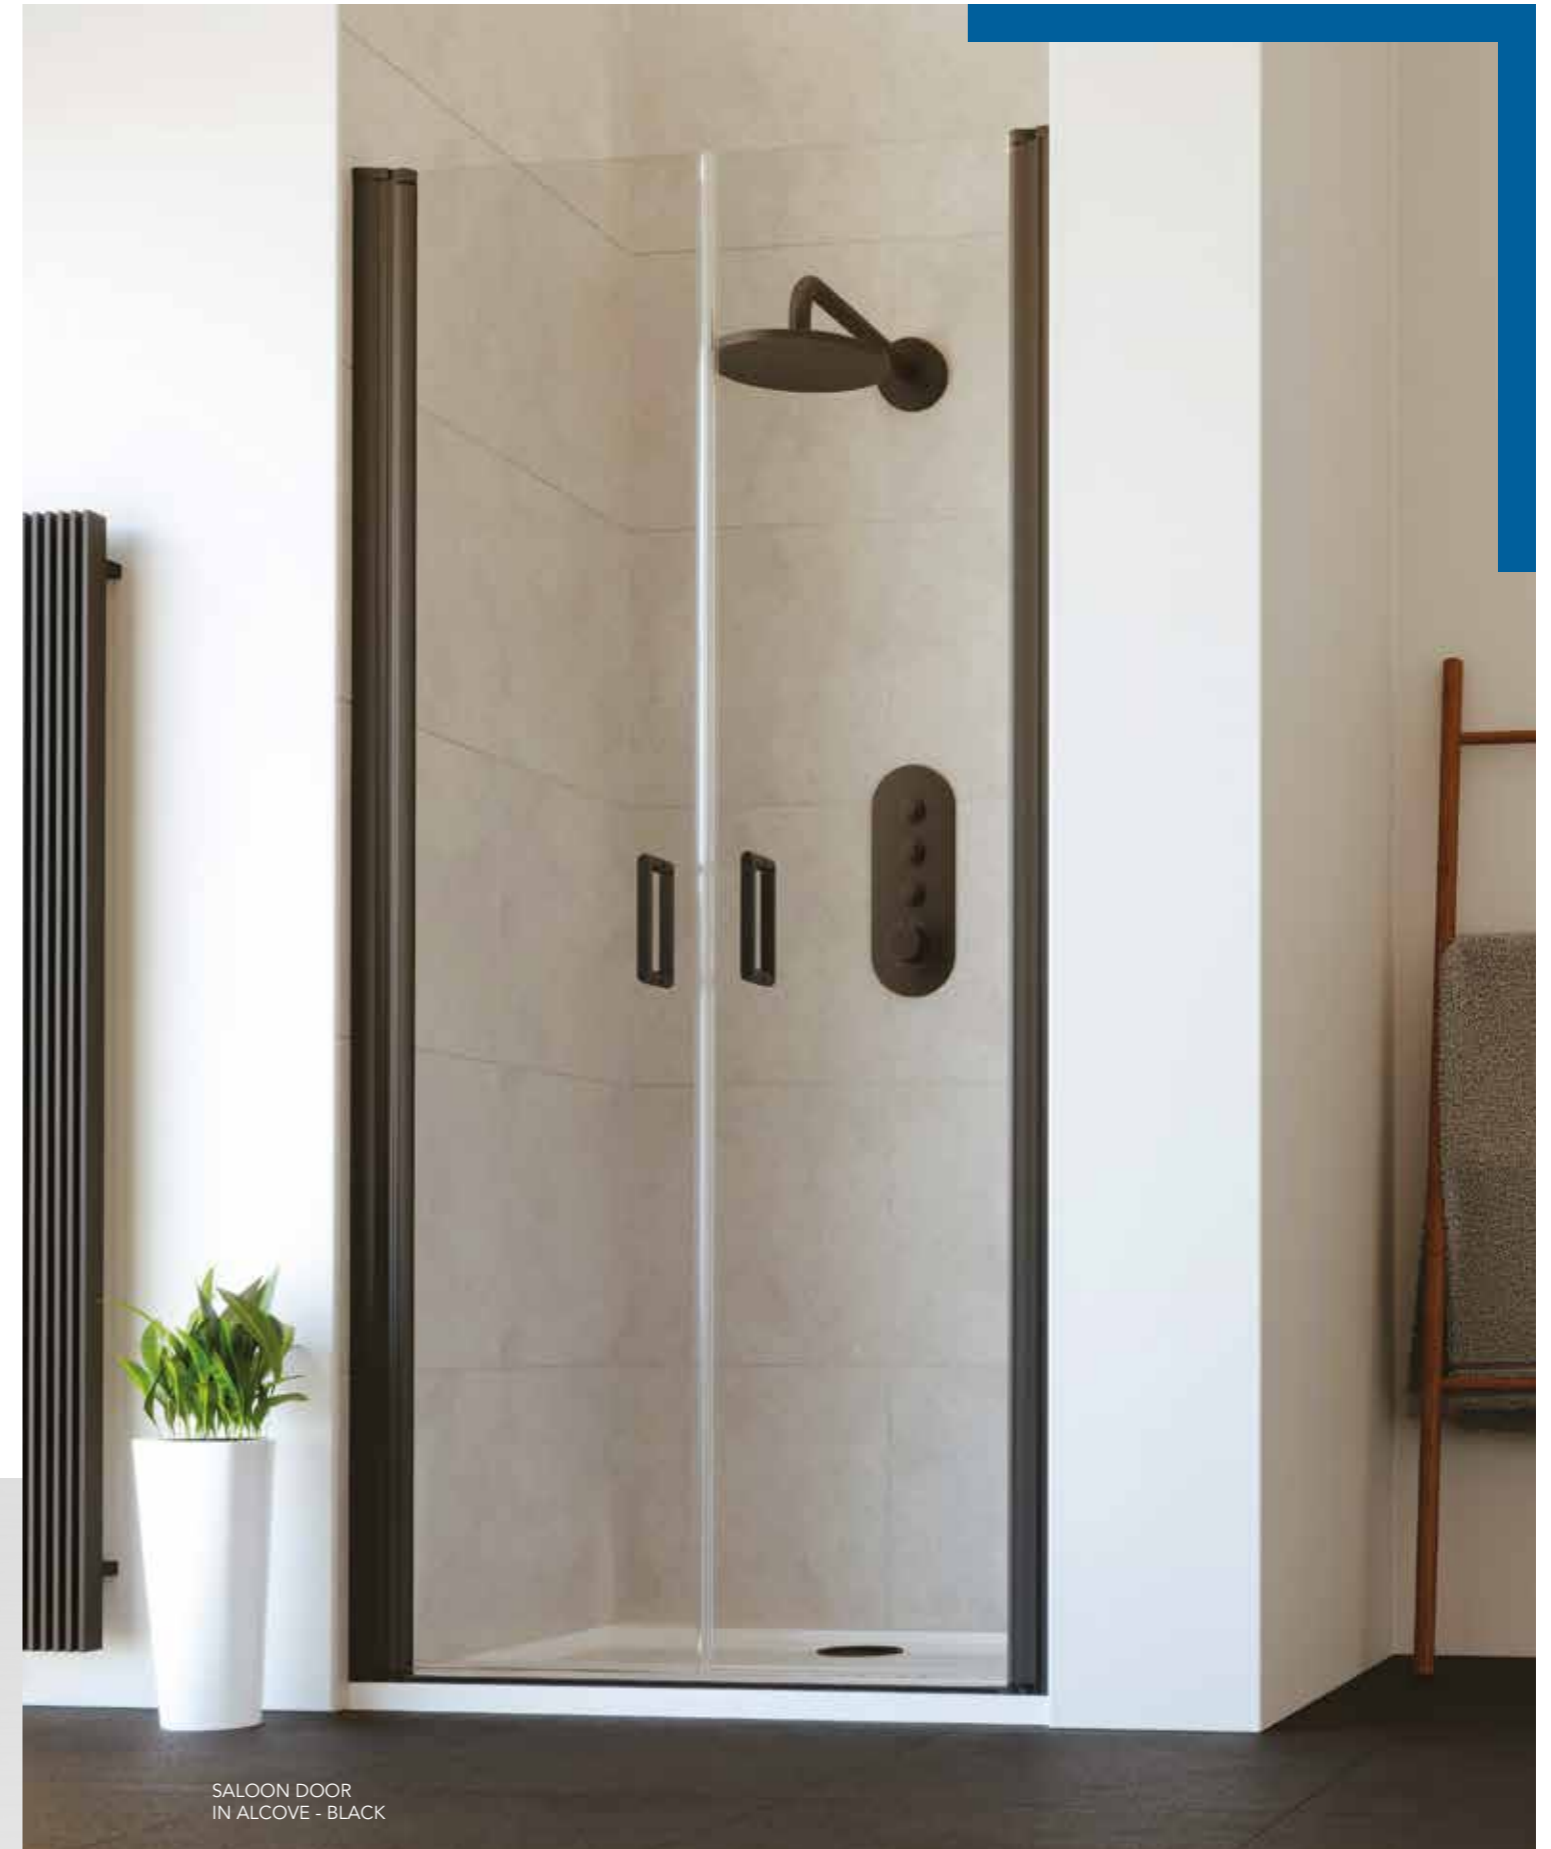

FRAMELESS SIX - PROFILE EXTENSION

DESCRIPTION	PRICE		PRICE			
	Ex.VAT	Inc.VAT	Ex.VAT	Inc.VAT		
10mm Compensating Wall Profile	FFCB10SC	£76.00	£91.20	FFCB10BG	£84.00	£100.80
25mm Compensating Wall Profile	FFCB25SC	£76.00	£91.20	FFCB25BG	£84.00	£100.80

KEY FEATURES

- 6mm** TOUGHENED SAFETY GLASS
- 1950mm** HEIGHT
- UP TO **50mm** PRODUCT ADJUSTMENT
- SUITABLE FOR SIDE PANEL INSTALLATION
- INWARD AND OUTWARD OPENING
- SUITABLE FOR WETROOM OR SHOWER TRAY INSTALLATION
- UPTO 25mm WALL PROFILE EXTENSION AVAILABLE
- SUITABLE FOR INSTALLATION WITH INLINE PANELS
- RISEING BUTT HINGE MECHANISM FOR SMOOTH MOVEMENT

SALOON DOOR IN
ALCOVE - SILVER

SALOON DOOR
IN ALCOVE - BLACK

HINGED ROTATING
WETROOM PANEL - SILVER

FRAMELESS SIX HINGED ROTATING WETROOM PANEL

COLOUR OPTIONS: ● SILVER

FRAMELESS SIX - HINGED ROTATING WETROOM PANEL