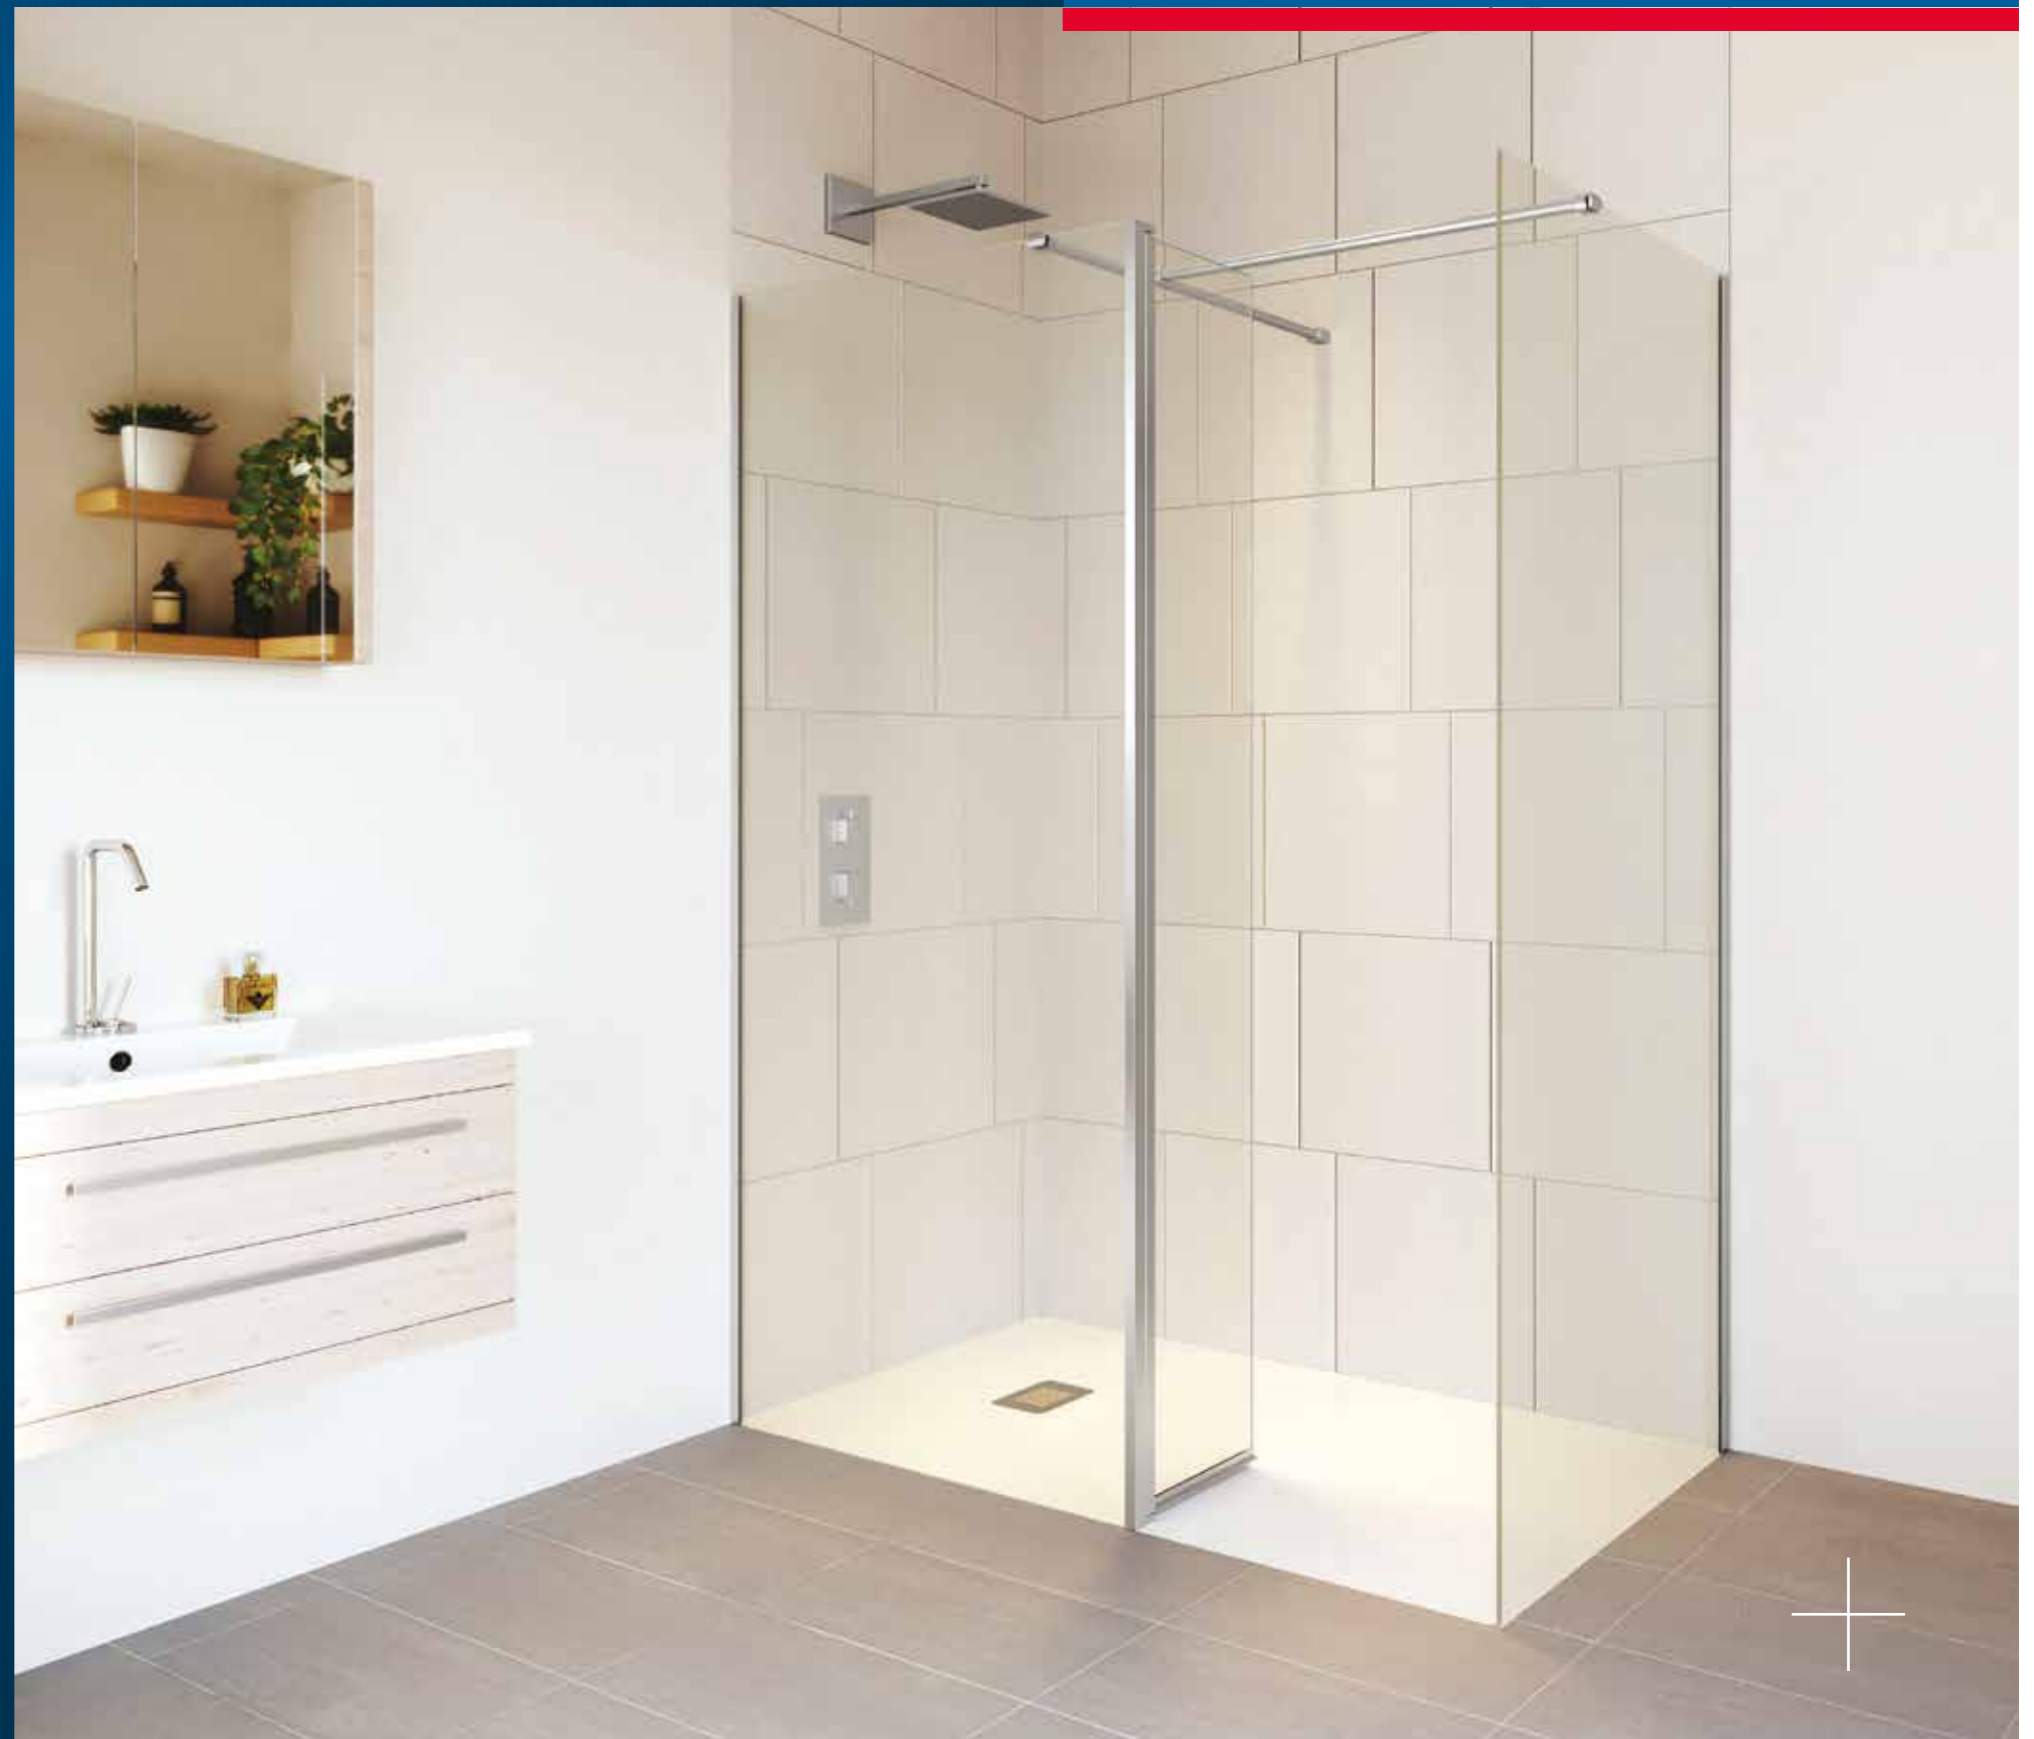

VERVE PRO WETROOM SCREENS

COLOUR OPTION: ● SILVER

VERVE PRO - SILVER FINISH - WETROOMS

DESCRIPTION (mm)	ADJUSTMENT SIZE		CODE SILVER	PRICE Ex.VAT	PRICE Inc.VAT
	MIN (mm)	MAX (mm)			
700 Wetroom	675	690	RWR70SCV	£230.00	£276.00
800 Wetroom	775	790	RWR80SCV	£248.00	£297.60
900 Wetroom	875	890	RWR90SCV	£270.00	£324.00
1000 Wetroom	975	990	RWR100SCV	£291.00	£349.20
1100 Wetroom	1075	1090	RWR110SCV	£312.00	£374.40
1200 Wetroom	1175	1190	RWR120SCV	£333.00	£399.60
1400 Wetroom	1375	1390	RWR140SCV	£376.00	£451.20

Supplied with 1m straight stabilising bar

VERVE PRO - SILVER FINISH - ROTATING WETROOM PANELS

DESCRIPTION	CODE SILVER	PRICE Ex.VAT	PRICE Inc.VAT
300mm Rotating Wetroom Panel	RRP30SCV	£226.00	£271.20
400mm Rotating Wetroom Panel	RRP40SCV	£248.00	£297.60

Please Note: Rotating wetroom panel sold separately

VERVE PRO - T-PIECE STABILISING BAR

DESCRIPTION	CODE SILVER	PRICE Ex.VAT	PRICE Inc.VAT
T-Piece	S-RWRTS	£25.00	£30.00

Purchased separately if fitted with a side panel

Choose a Verve wetroom for a luxurious walk-in shower experience. These versatile screens are suitable for shower tray or wetroom floor application.

Verve wetroom panels are constructed from 8mm toughened safety glass and offer superb quality.

KEY FEATURES